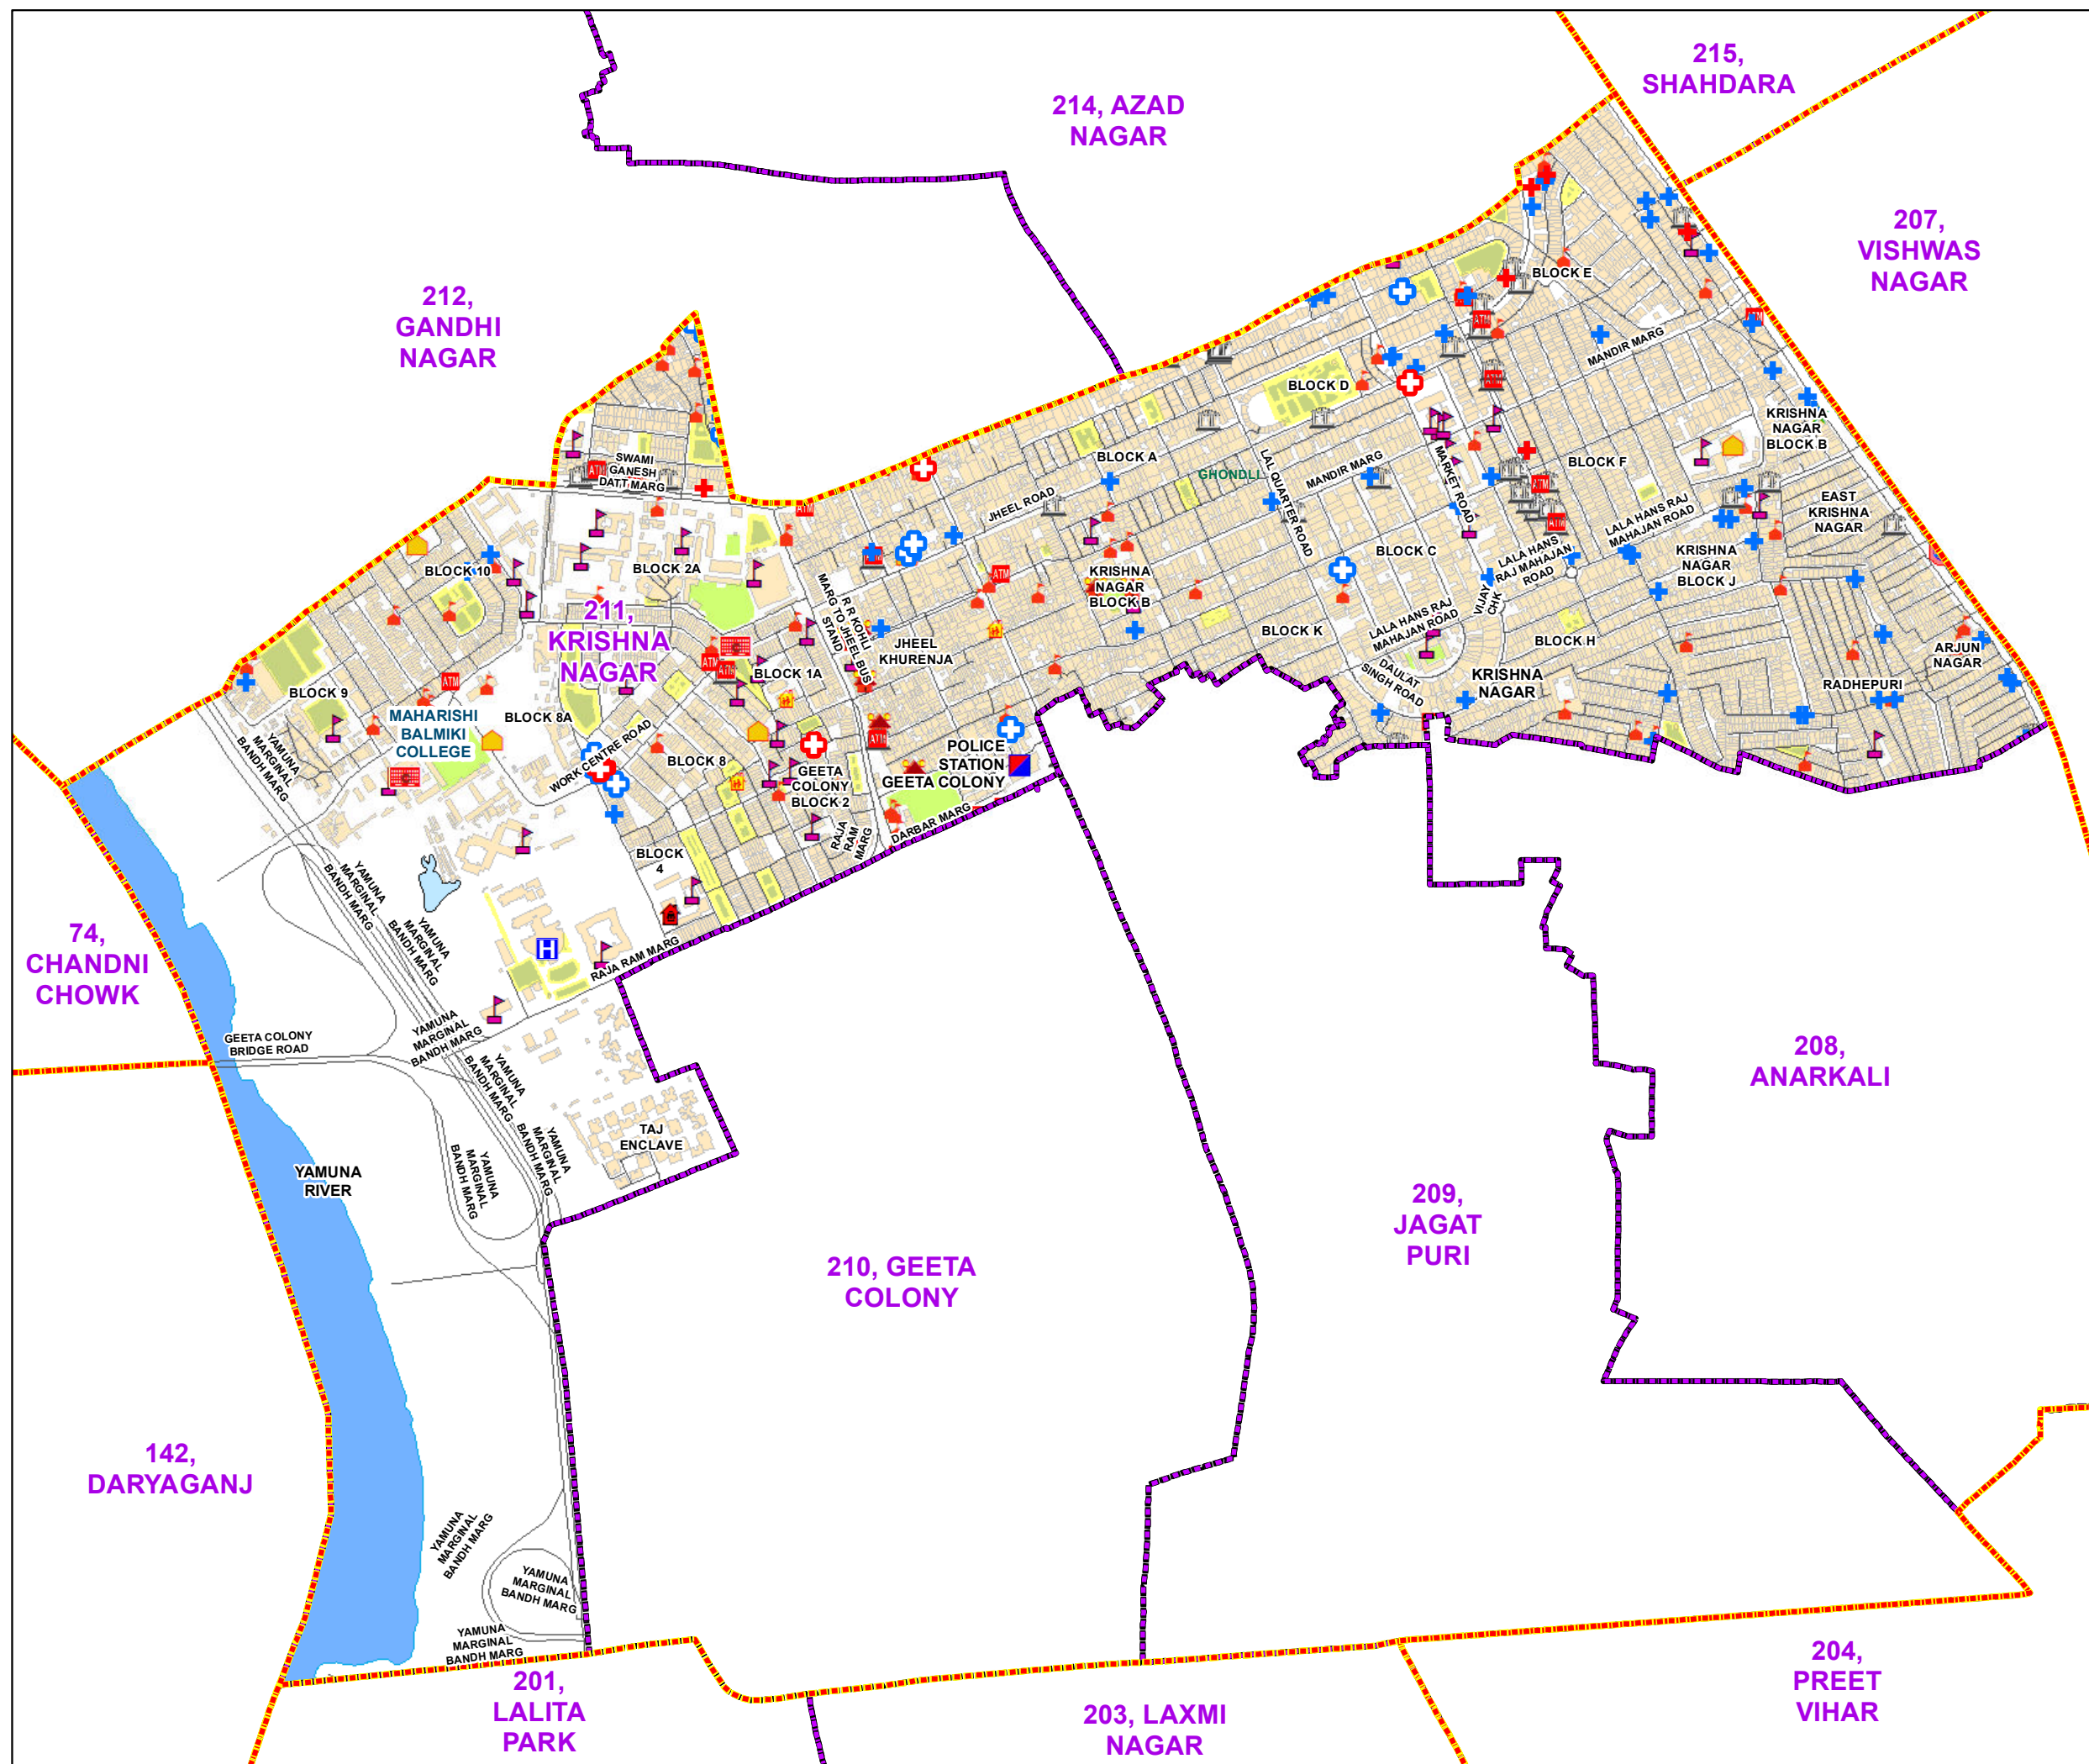

WARD NO.- 211, KRISHNA NAGAR

प्रतिबंधित
केवल विभागीय प्रयोग हेतु
निर्यात के लिए नहीं

RESTRICTED
FOR DEPARTMENTAL USE ONLY
NOT FOR EXPORT