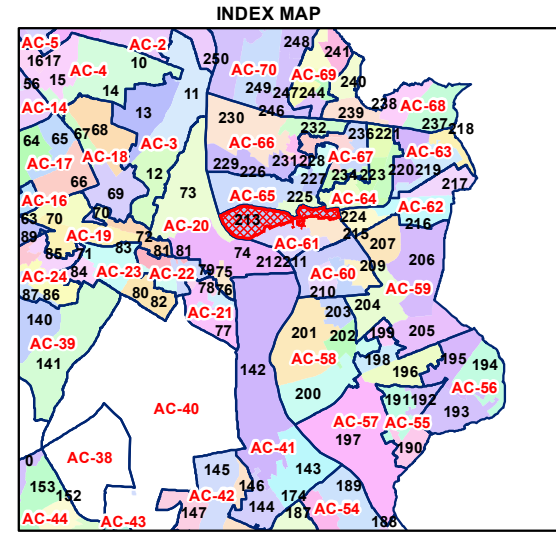

LEGEND

	Health Centre		Gurdwara
	Nursing Home		Bank
	Primary Health Centre		Metro Line
	Dispensary		Railway Line
	Govt Hospital		Road
	Petrol Pump		Village Boundary
	Church		Ward Boundary
	Community Center		Assembly Boundary
	Metro Station		Sub-Division Boundary
	ATM		District Boundary
	Mosque		Buildings
	College		Canal Bank
	Barat Ghar		Play Ground
	Police Station		Pond
	Cinema Hall		Storm Water Drain
	University		River Bank
	Fire Station		Garden Parks
	Temple		Stadium
	School		

Total Population - 68530
SC Population - 6720

1:14,340

For further details about this map, please contact

Geospatial Delhi Limited
(A Government of NCT of Delhi Company)
3rd Level, C- Wing, Vikas Bhawan-II,
Civil Lines, New Delhi - 110054
Website : www.gsdLorg.in

Disclaimer:
Reproduction in whole or part by any means is prohibited without written permission of Geospatial Delhi Limited. Responsibility of data validation lies with the department concerned.

© GOVERNMENT OF DELHI COPYRIGHT, 2012
Map Print Date- 13-10-2022