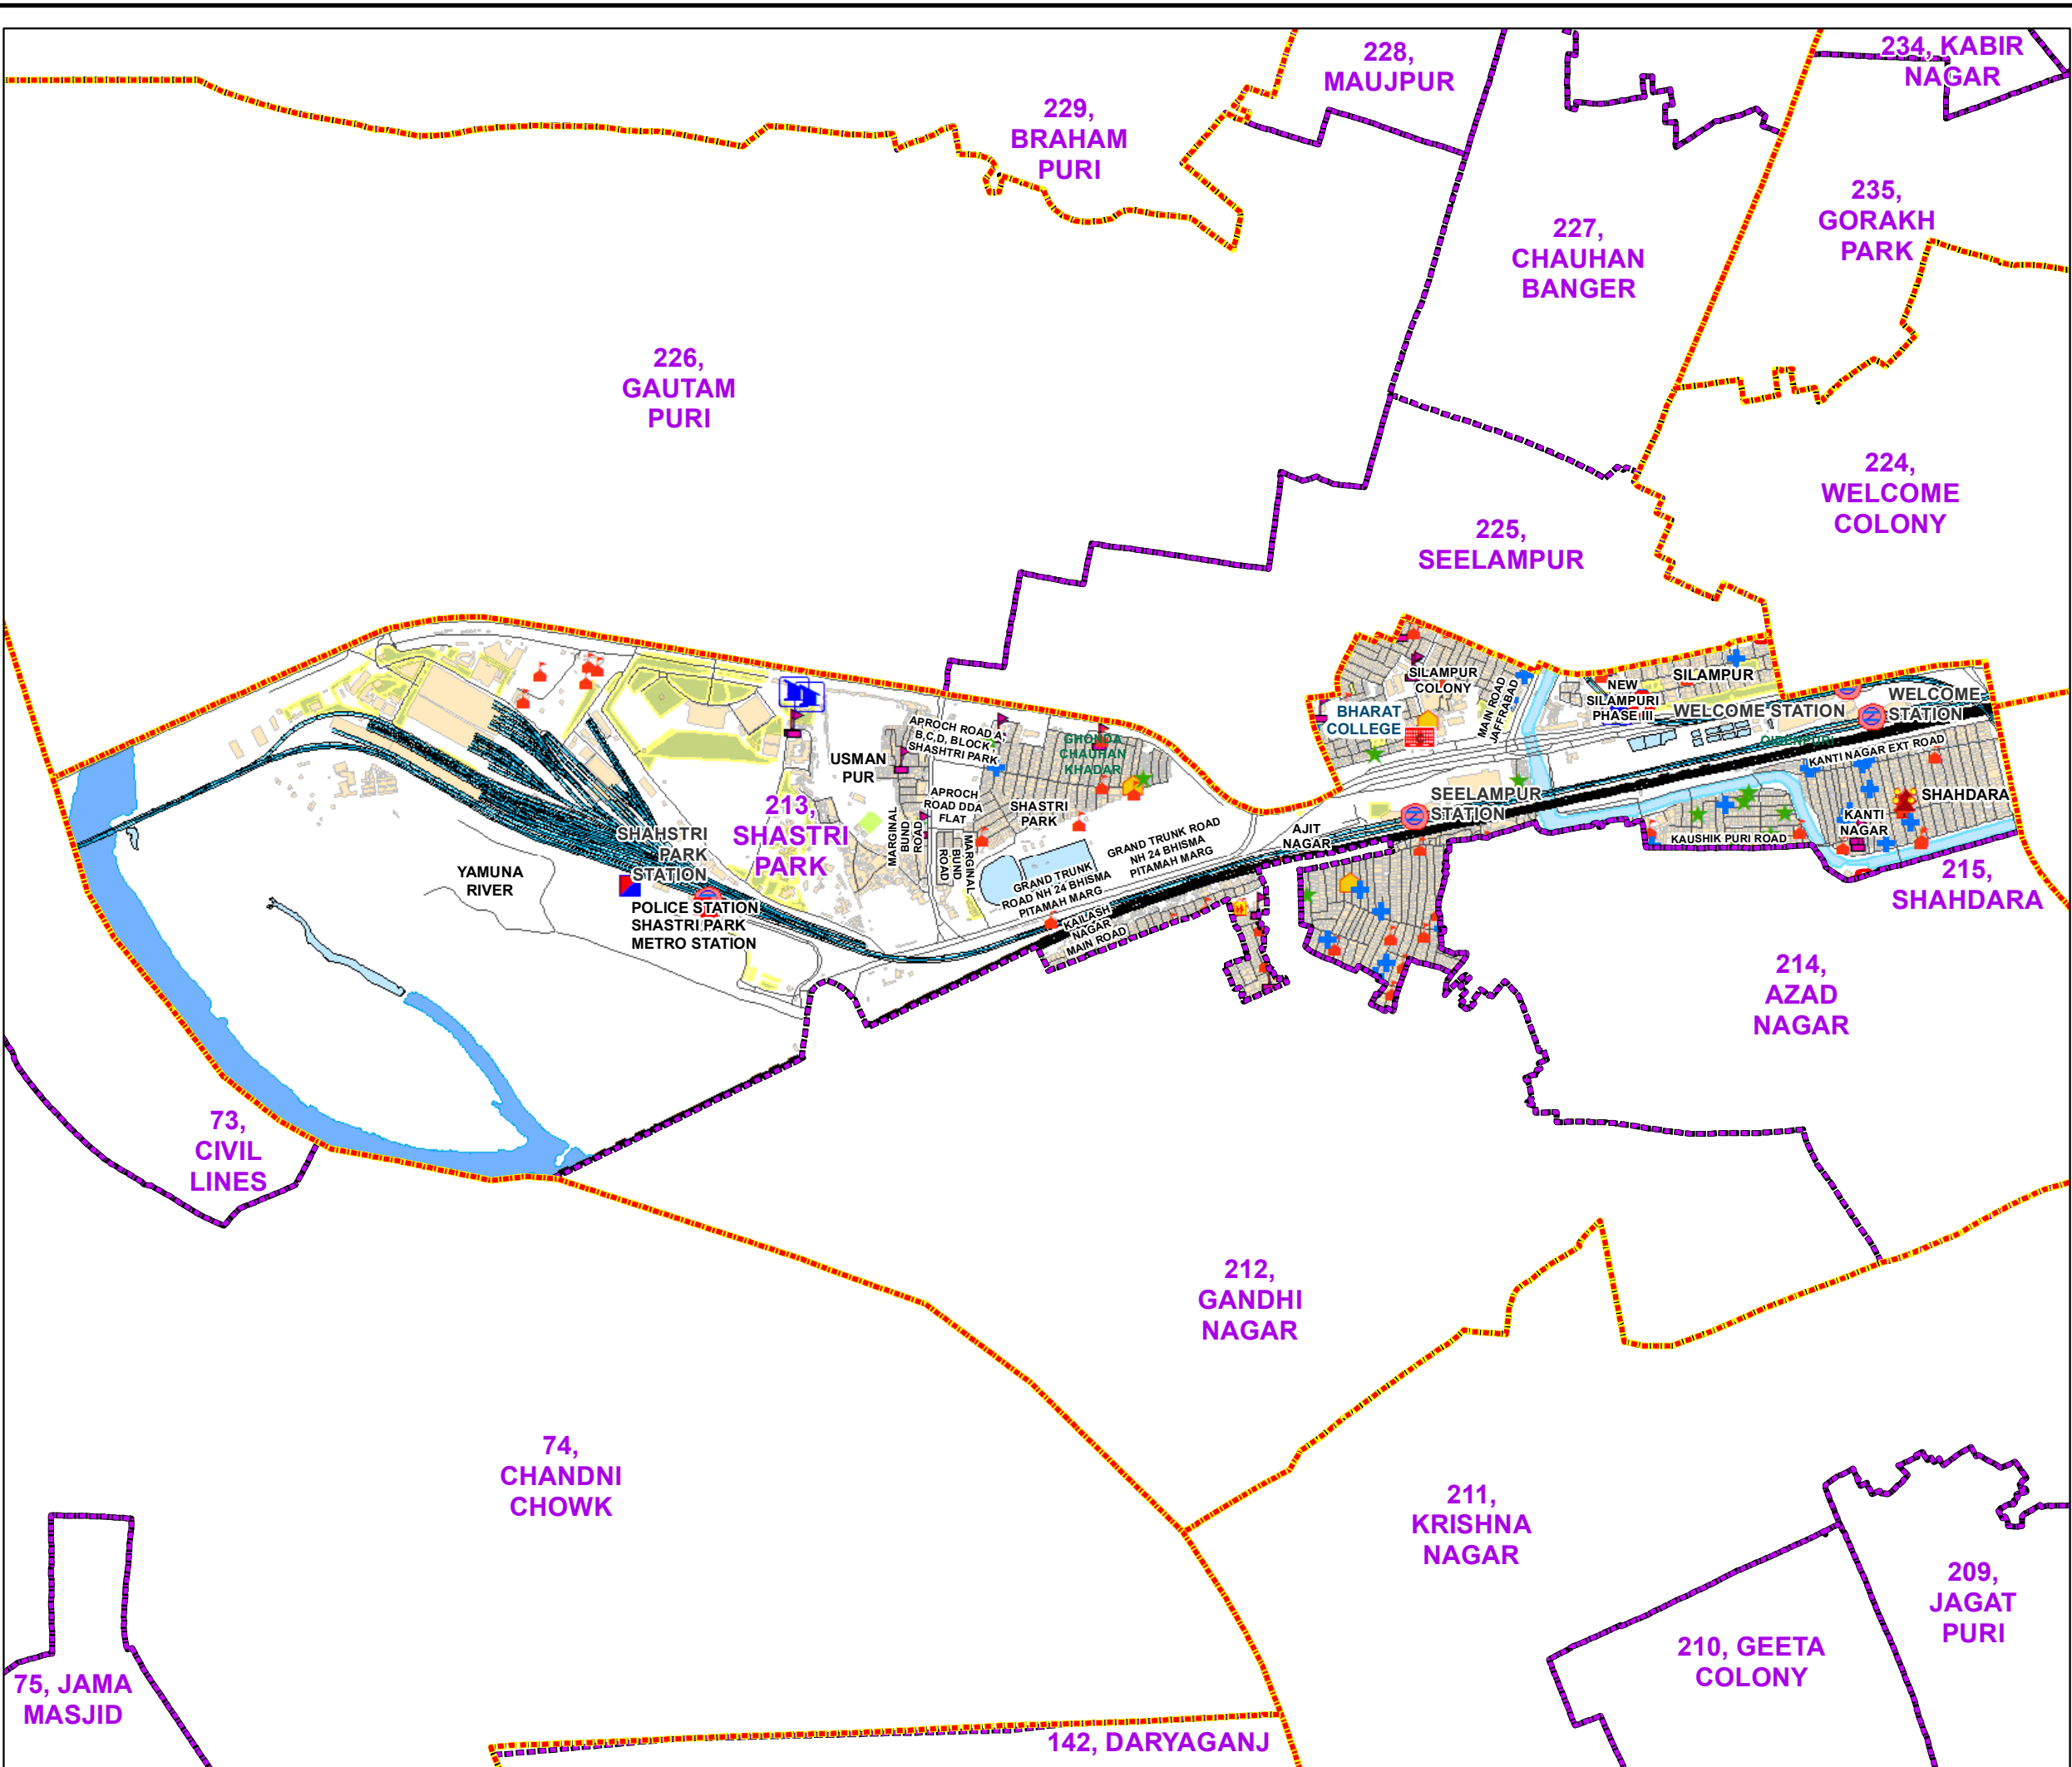

WARD NO.- 213, SHASTRI PARK

प्रतिलिखित केवल विभागीय प्रयोग हेतु निर्यात के लिए नहीं
 RESTRICTED FOR DEPARTMENTAL USE ONLY
 NOT FOR EXPORT

LEGEND

	Health Centre		Gurdwara
	Nursing Home		Bank
	Primary Health Centre		Metro Line
	Dispensary		Railway Line
	Govt Hospital		Road
	Petrol Pump		Village Boundary
	Church		Ward Boundary
	Community Center		Assembly Boundary
	Metro Station		Sub-Division Boundary
	ATM		District Boundary
	Mosque		Buildings
	College		Canal Bank
	Barat Ghar		Play Ground
	Police Station		Pond
	Cinema Hall		Storm Water Drain
	University		River Bank
	Fire Station		Garden Parks
	Temple		Stadium
	School		

Total Population - 68530
SC Population - 6720

1:14,340

For further details about this map, please contact

Geospatial Delhi Limited
 (A Government of NCT of Delhi Company)
 3rd Level, C- Wing, Vikas Bhawan-II,
 Civil Lines, New Delhi - 110054
 Website : www.gsdLorg.in

Disclaimer:
 Reproduction in whole or part by any means is prohibited without written permission of Geospatial Delhi Limited. Responsibility of data validation lies with the department concerned.

© GOVERNMENT OF DELHI COPYRIGHT, 2012
 Map Print Date- 13-10-2022