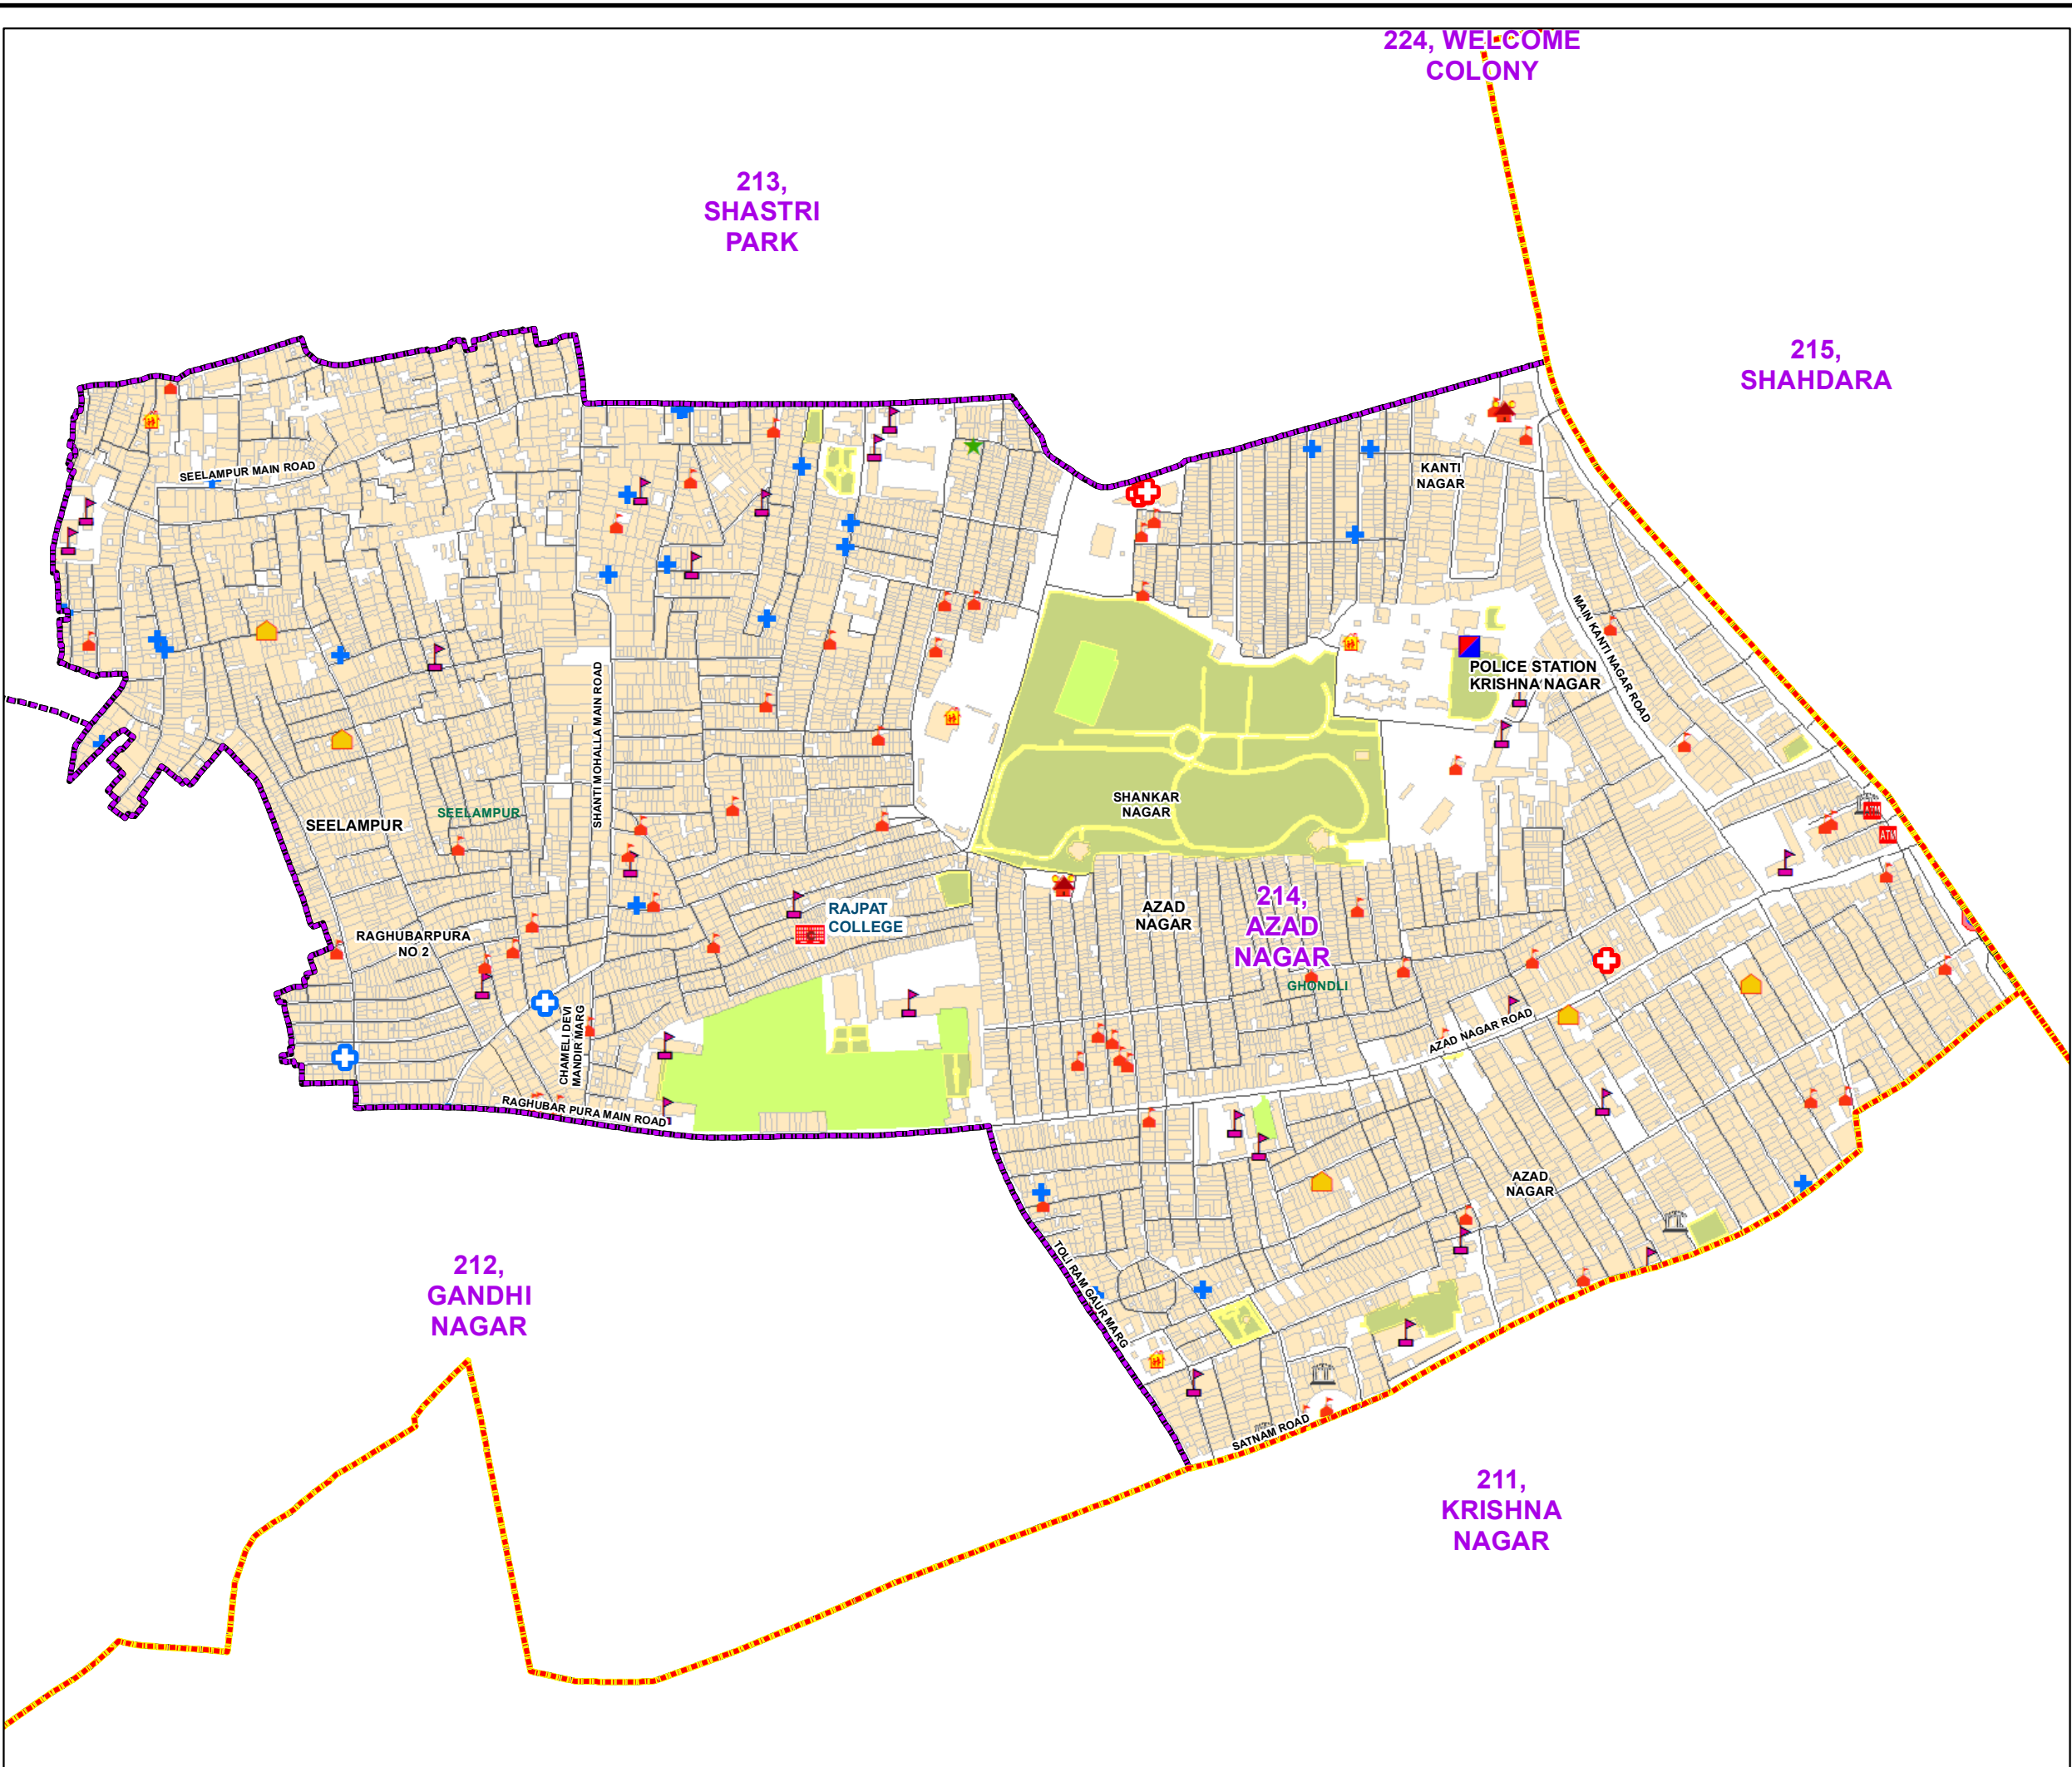

WARD NO.- 214, AZAD NAGAR

प्रतिबंधित
केवल विभागीय प्रयोग हेतु
निर्यात के लिए नहीं

**RESTRICTED
FOR DEPARTMENTAL USE ONLY
NOT FOR EXPORT**