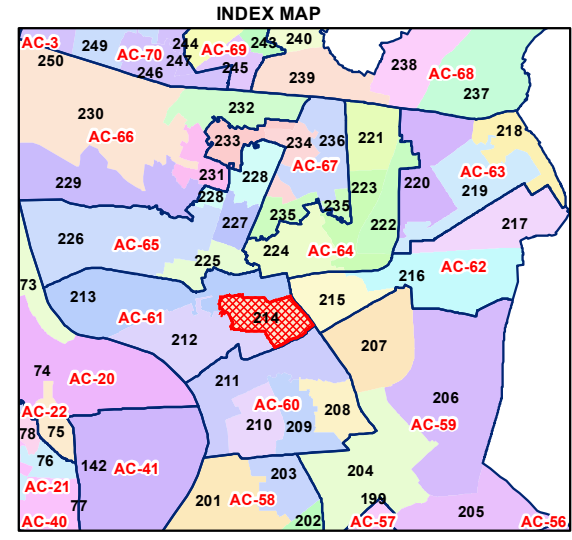

LEGEND

	Health Centre		Gurudwara
	Nursing Home		Bank
	Primary Health Centre		Metro Line
	Dispensary		Railway Line
	Govt Hospital		Road
	Petrol Pump		Village Boundary
	Church		Ward Boundary
	Community Center		Assembly Boundary
	Metro Station		Sub-Division Boundary
	ATM		District Boundary
	Mosque		Buildings
	College		Canal Bank
	Barat Ghar		Play Ground
	Police Station		Pond
	Cinema Hall		Storm Water Drain
	University		River Bank
	Fire Station		Garden Parks
	Temple		Stadium
	School		

Total Population - 66674
SC Population - 6994

1:5,590

For further details about this map, please contact

Geospatial Delhi Limited
(A Government of NCT of Delhi Company)
3rd Level, C- Wing, Vikas Bhawan-II,
Civil Lines, New Delhi - 110054
[Website : www.gsdLorg.in](http://www.gsdLorg.in)