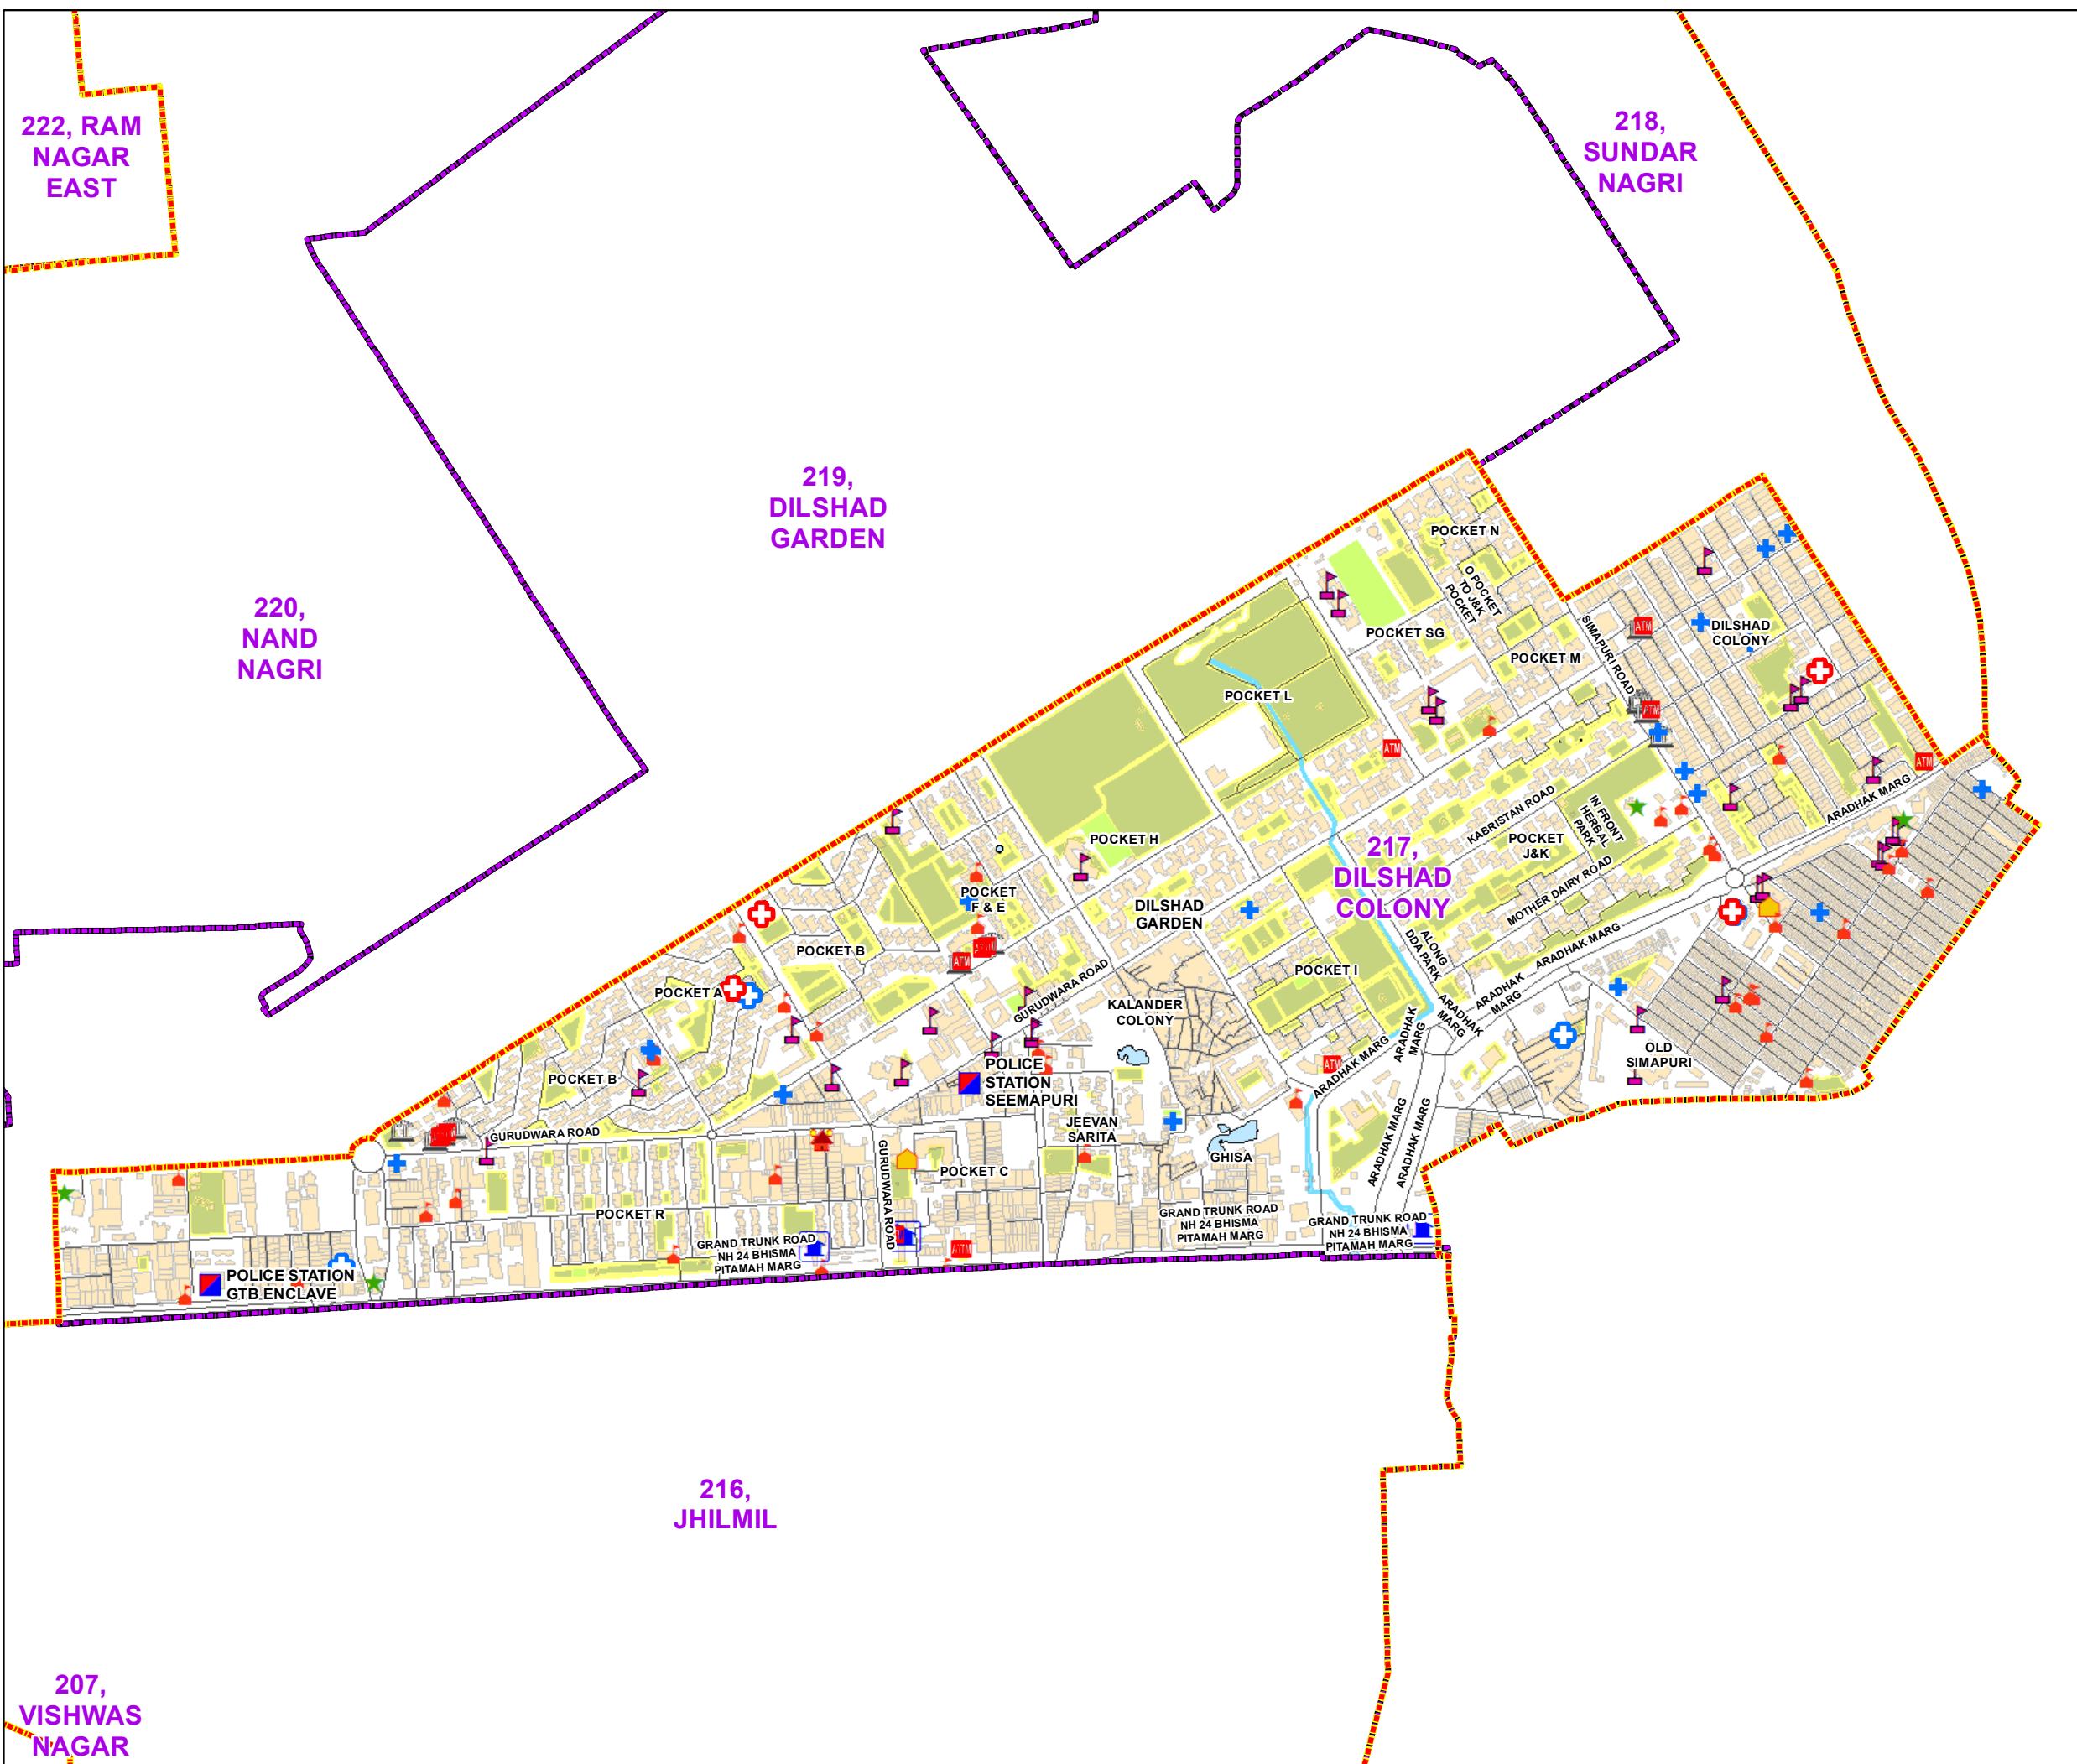

WARD NO.- 217, DILSHAD COLONY

222, RAM NAGAR EAST

218, SUNDAR NAGRI

219, DILSHAD GARDEN

220, NAND NAGRI

217, DILSHAD COLONY

216, JHILMIL

207, VISHWAS NAGAR

प्रतिबंधित
केवल विभागीय प्रयोग हेतु
निर्यात के लिए नहीं

RESTRICTED
FOR DEPARTMENTAL USE ONLY
NOT FOR EXPORT

LEGEND

	Health Centre		Gurudwara
	Nursing Home		Bank
	Primary Health Centre		Metro Line
	Dispensary		Railway Line
	Govt Hospital		Road
	Petrol Pump		Village Boundary
	Church		Ward Boundary
	Community Center		Assembly Boundary
	Metro Station		Sub-Division Boundary
	ATM		District Boundary
	Mosque		Buildings
	College		Canal Bank
	Police Station		Play Ground
	Cinema Hall		Pond
	University		Storm Water Drain
	Fire Station		River Bank
	Temple		Garden Parks
	School		Stadium

Total Population - 76598
SC Population - 10854

1:9,250

For further details about this map, please contact

Geospatial Delhi Limited
(A Government of NCT of Delhi Company)
3rd Level, C- Wing, Vikas Bhawan-II,
Civil Lines, New Delhi - 110054
Website : www.gsdLorg.in