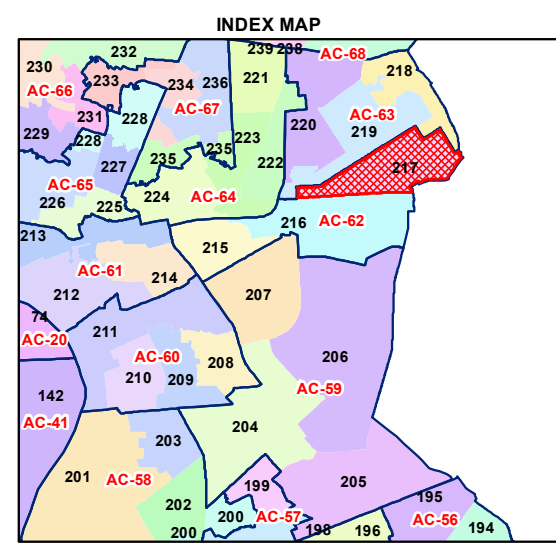

LEGEND

	Health Centre		Gurudwara
	Nursing Home		Bank
	Primary Health Centre		Metro Line
	Dispensary		Railway Line
	Govt Hospital		Road
	Petrol Pump		Village Boundary
	Church		Ward Boundary
	Community Center		Assembly Boundary
	Metro Station		Sub-Division Boundary
	ATM		District Boundary
	Mosque		Buildings
	College		Canal Bank
	Police Station		Play Ground
	Cinema Hall		Pond
	University		Storm Water Drain
	Fire Station		River Bank
	Temple		Garden Parks
	School		Stadium

Total Population - 76598
SC Population - 10854

1:9,250

For further details about this map, please contact

Geospatial Delhi Limited
(A Government of NCT of Delhi Company)
3rd Level, C- Wing, Vikas Bhawan-II,
Civil Lines, New Delhi - 110054
Website : www.gsdLorg.in

Disclaimer:
Reproduction in whole or part by any means is prohibited without
written permission of Geospatial Delhi Limited Responsibility of
data validation lies with the department concerned.