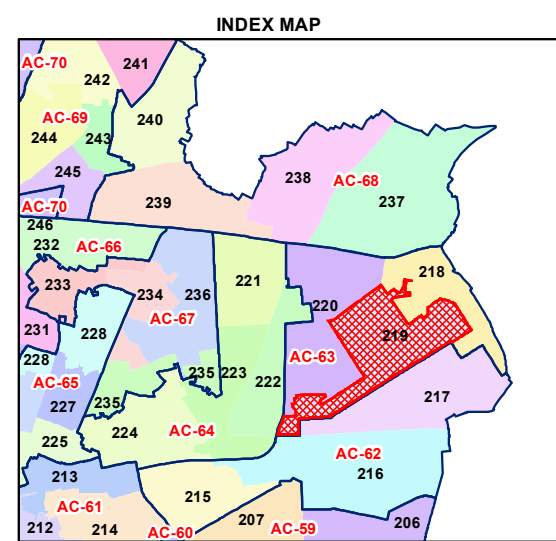

# WARD NO.- 219, DILSHAD GARDEN

प्रतिबंधित  
 केवल विभागीय प्रयोग हेतु  
 निर्यात के लिए नहीं

**RESTRICTED  
 FOR DEPARTMENTAL USE ONLY  
 NOT FOR EXPORT**

**Total Population - 79248**  
**SC Population - 15189**

1:8,580

For further details about this map, please contact

Geospatial Delhi Limited  
 (A Government of NCT of Delhi Company)  
 3rd Level, C- Wing, Vikas Bhawan-II,  
 Civil Lines, New Delhi - 110054  
[Website : www.gsd.org.in](http://www.gsd.org.in)