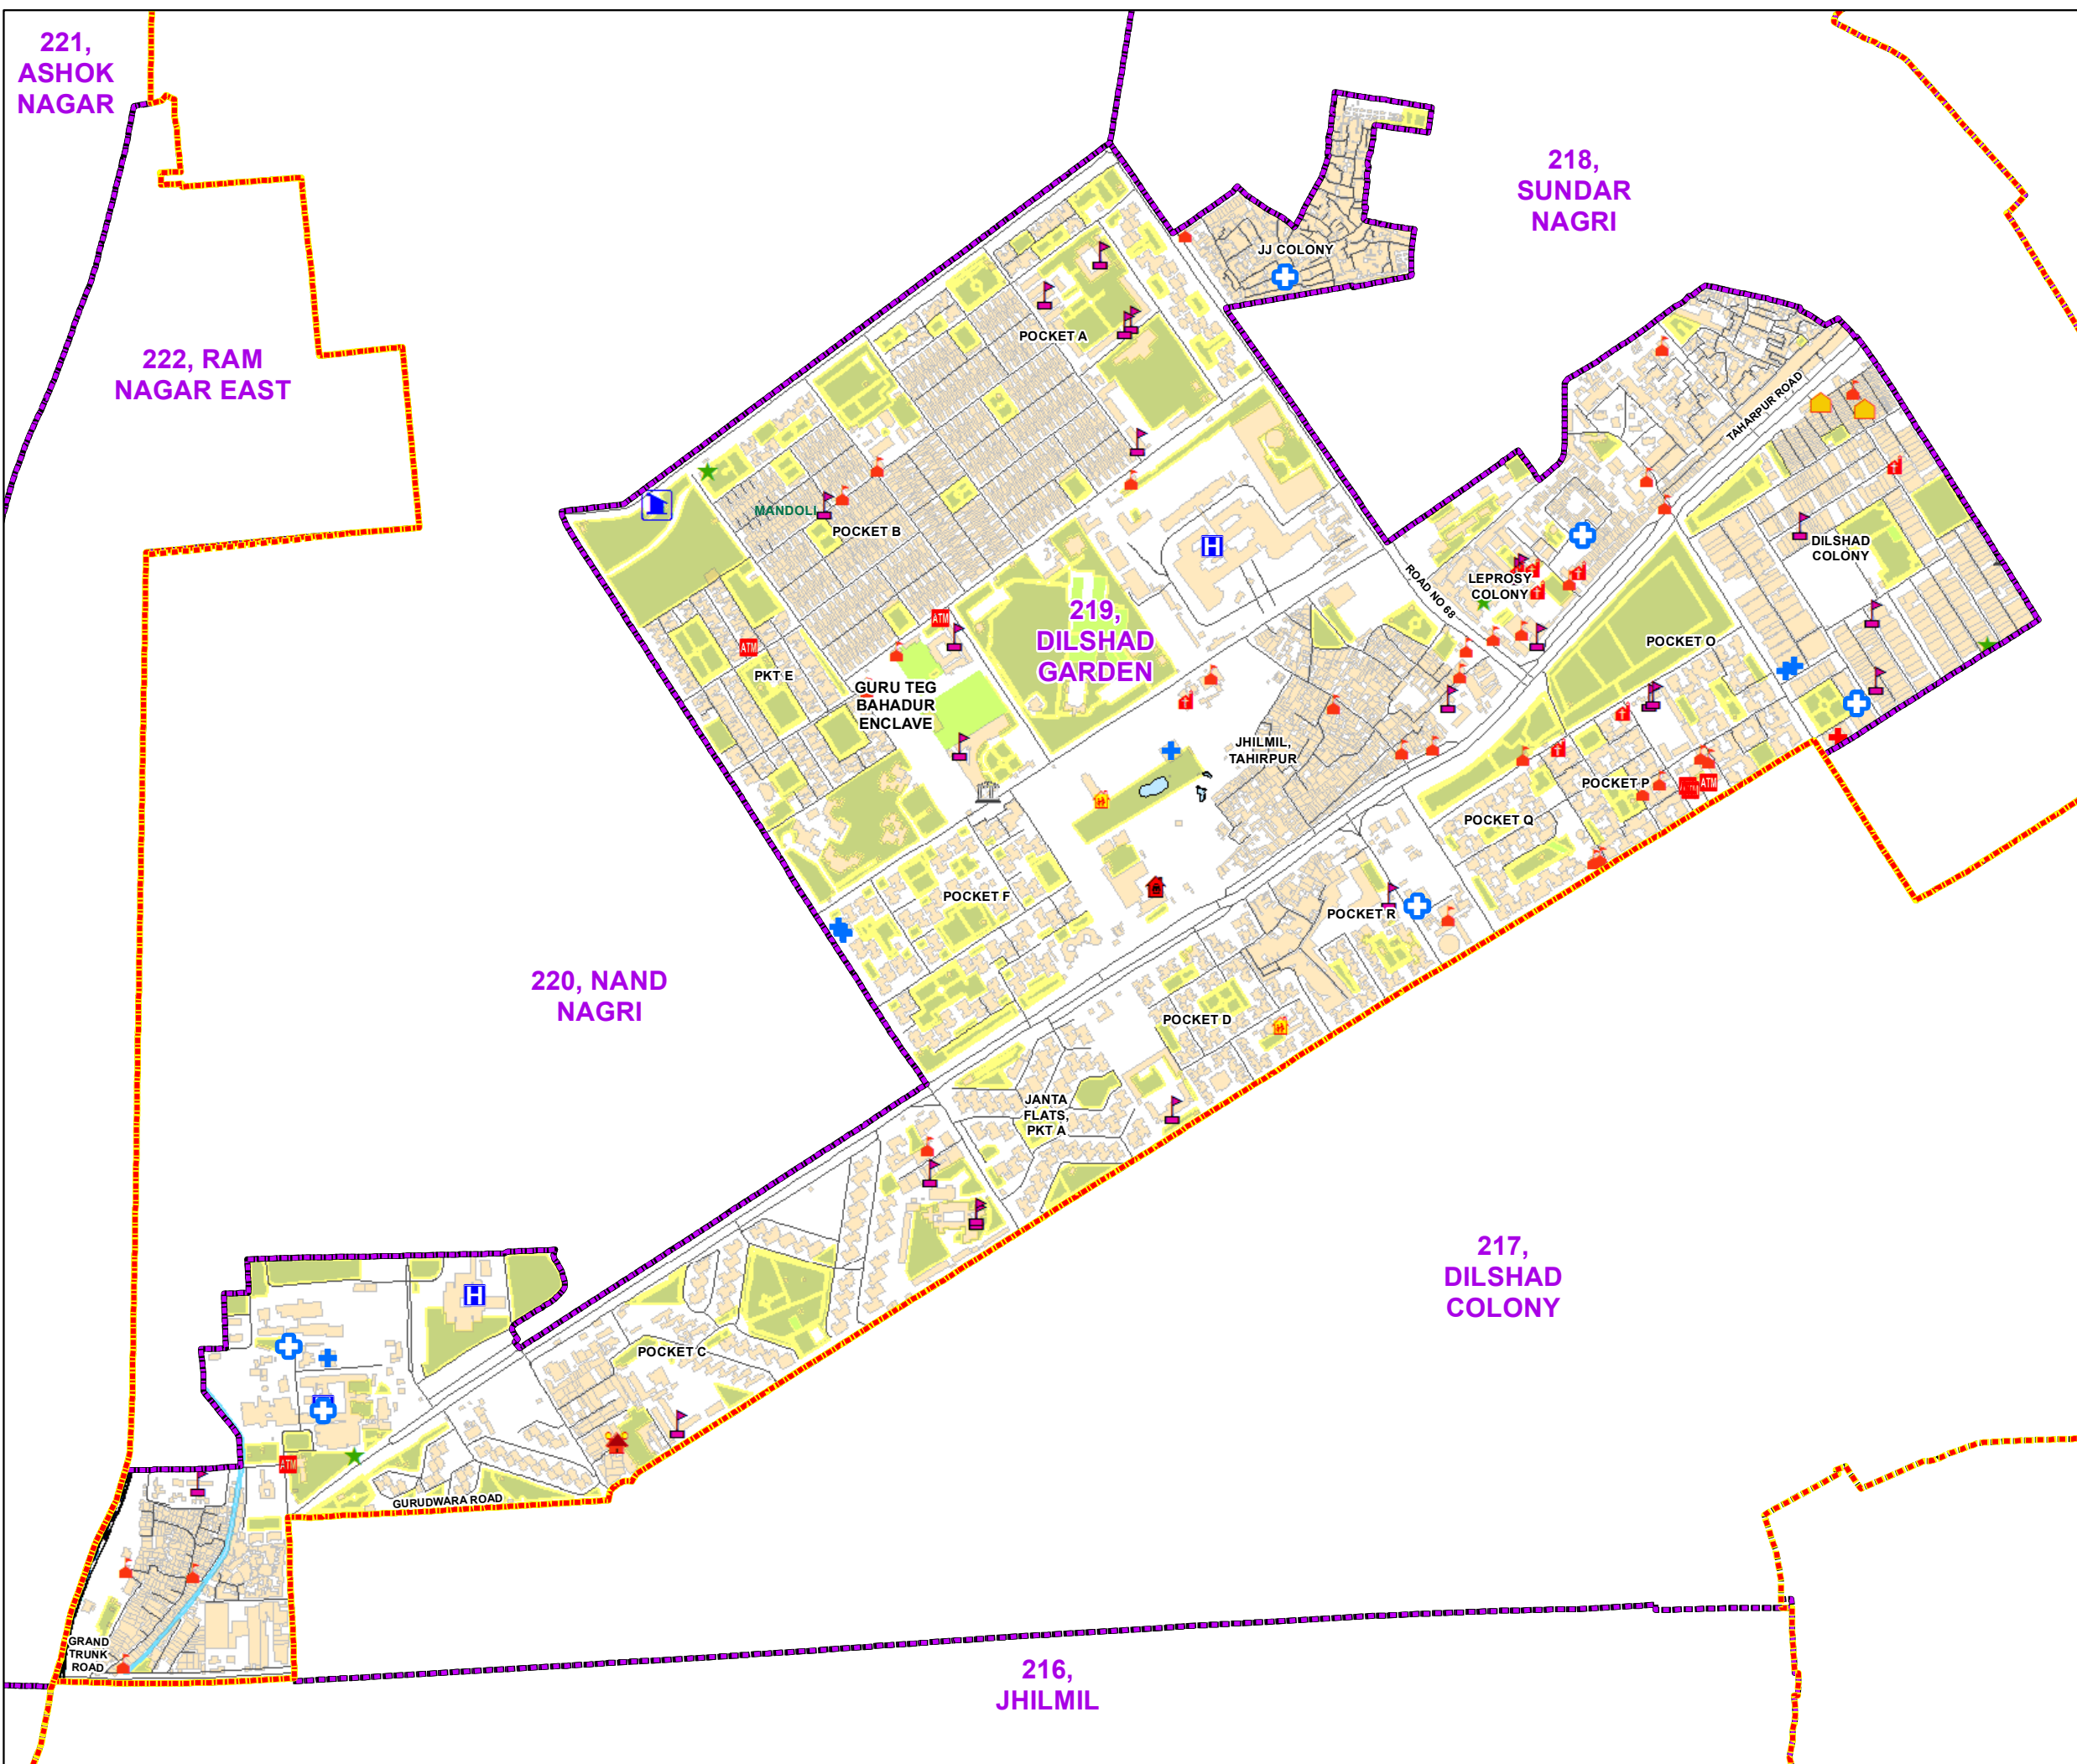

# WARD NO.- 219, DILSHAD GARDEN

प्रतिबंधित  
 केवल विभागीय प्रयोग हेतु  
 निर्यात के लिए नहीं

**RESTRICTED  
 FOR DEPARTMENTAL USE ONLY  
 NOT FOR EXPORT**

### LEGEND

	Health Centre		Gurudwara
	Nursing Home		Bank
	Primary Health Centre		Metro Line
	Dispensary		Railway Line
	Govt Hospital		Road
	Petrol Pump		Village Boundary
	Church		Ward Boundary
	Community Center		Assembly Boundary
	Metro Station		Sub-Division Boundary
	ATM		District Boundary
	Mosque		Buildings
	College		Canal Bank
	Barat Ghar		Play Ground
	Police Station		Pond
	Cinema Hall		Storm Water Drain
	University		River Bank
	Fire Station		Garden Parks
	Temple		Stadium
	School		

**Total Population - 79248**  
**SC Population - 15189**

1:8,580

For further details about this map, please contact

Geospatial Delhi Limited  
 (A Government of NCT of Delhi Company)  
 3rd Level, C- Wing, Vikas Bhawan-II,  
 Civil Lines, New Delhi - 110054  
[Website : www.gsd.org.in](http://www.gsd.org.in)