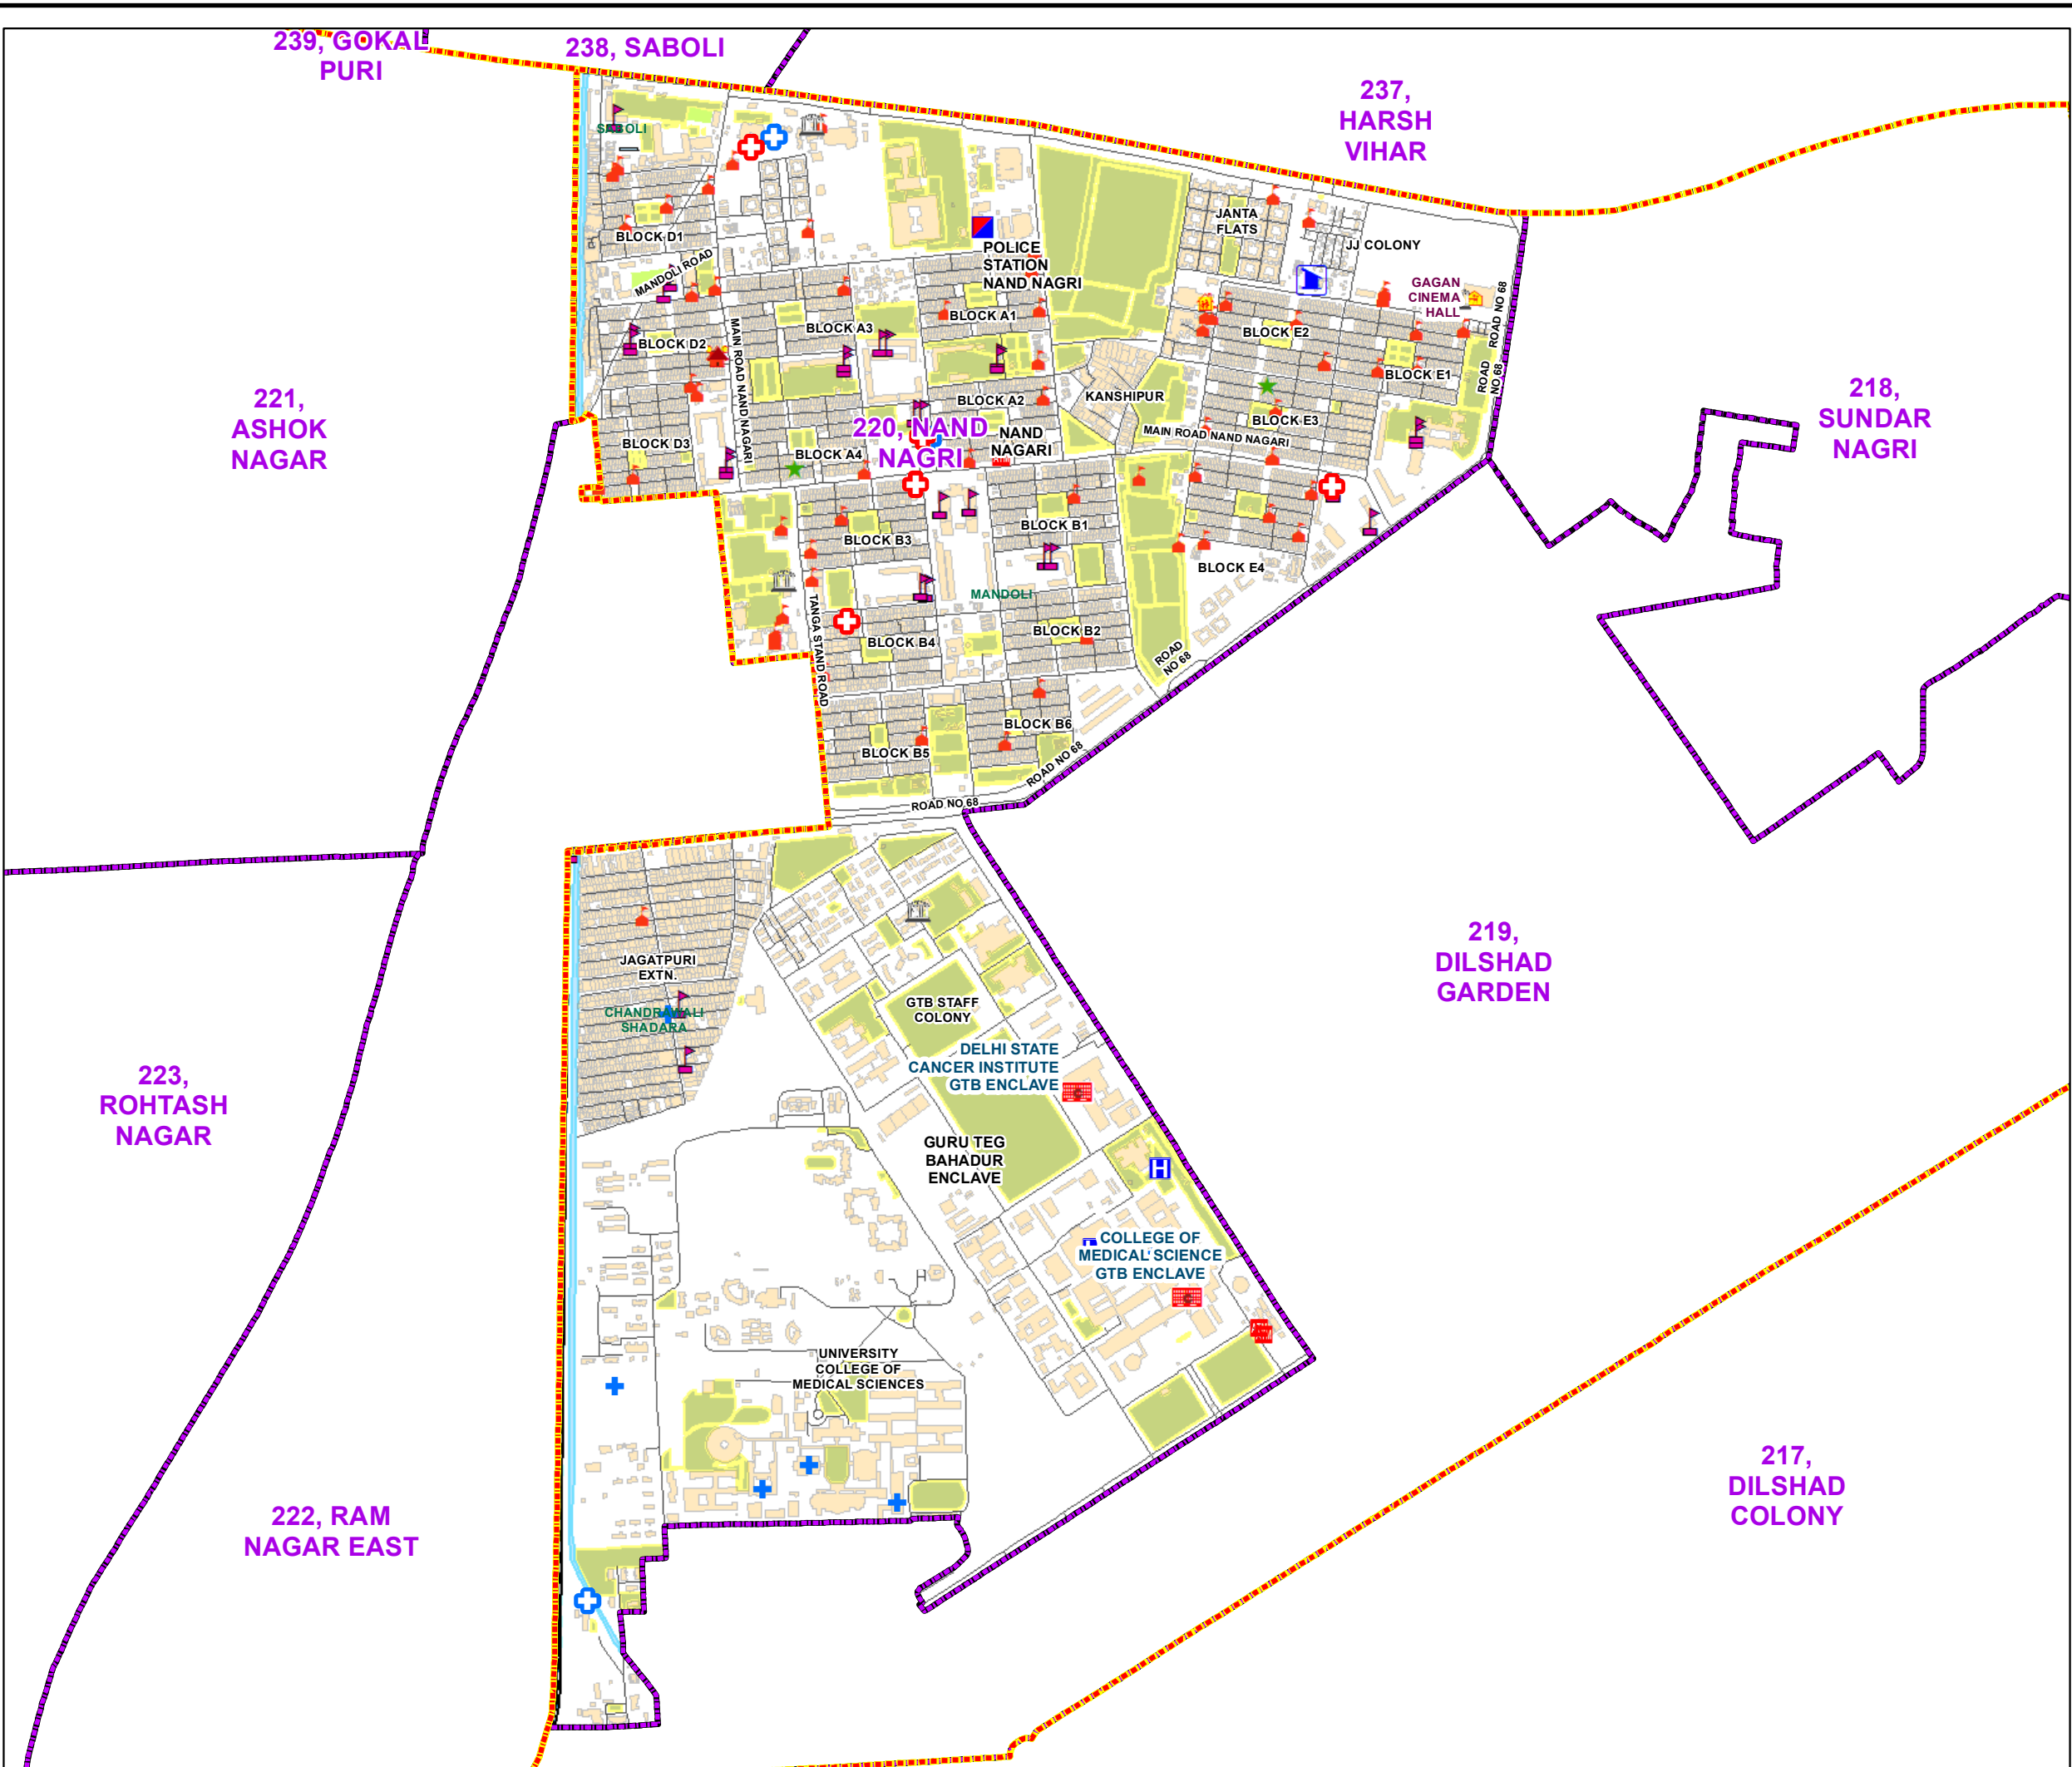

WARD NO.- 220, NAND NAGRI

प्रतिबंधित
केवल विभागीय प्रयोग हेतु
निर्यात के लिए नहीं

**RESTRICTED
FOR DEPARTMENTAL USE ONLY
NOT FOR EXPORT**

LEGEND

	Health Centre		Gurudwara
	Nursing Home		Bank
	Primary Health Centre		Metro Line
	Dispensary		Railway Line
	Govt Hospital		Road
	Petrol Pump		Village Boundary
	Church		Ward Boundary
	Community Center		Assembly Boundary
	Metro Station		Sub-Division Boundary
	ATM		District Boundary
	Mosque		Buildings
	College		Canal Bank
	Barat Ghar		Play Ground
	Police Station		Pond
	Cinema Hall		River Bank
	University		Garden Parks
	Fire Station		Stadium
	Temple		
	School		

Total Population - 73753
SC Population - 36402

1:8,900

For further details about this map, please contact

Geospatial Delhi Limited
(A Government of NCT of Delhi Company)
3rd Level, C- Wing, Vikas Bhawan-II,
Civil Lines, New Delhi - 110054
Website : www.gsdLorg.in

Disclaimer:
Reproduction in whole or part by any means is prohibited without
written permission of Geospatial Delhi Limited Responsibility of
data validation lies with the department concerned.