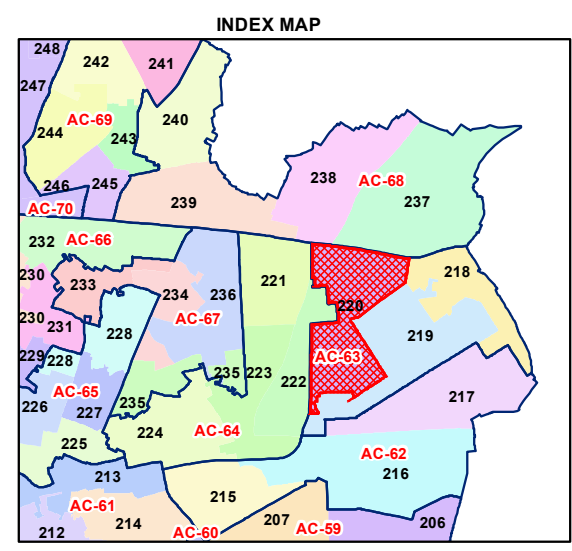

WARD NO.- 220, NAND NAGRI

प्रतिबंधित
केवल विभागीय प्रयोग हेतु
निर्यात के लिए नहीं

**RESTRICTED
FOR DEPARTMENTAL USE ONLY
NOT FOR EXPORT**

LEGEND

	Health Centre		Gurudwara
	Nursing Home		Bank
	Primary Health Centre		Metro Line
	Dispensary		Railway Line
	Govt Hospital		Road
	Petrol Pump		Village Boundary
	Church		Ward Boundary
	Community Center		Assembly Boundary
	Metro Station		Sub-Division Boundary
	ATM		District Boundary
	Mosque		Buildings
	College		Canal Bank
	Barat Ghar		Play Ground
	Police Station		Pond
	Cinema Hall		River Bank
	University		Garden Parks
	Fire Station		Stadium
	Temple		
	School		

Total Population - 73753
SC Population - 36402

1:8,900

For further details about this map, please contact

Geospatial Delhi Limited
(A Government of NCT of Delhi Company)
3rd Level, C- Wing, Vikas Bhawan-II,
Civil Lines, New Delhi - 110054
Website : www.gsdLorg.in