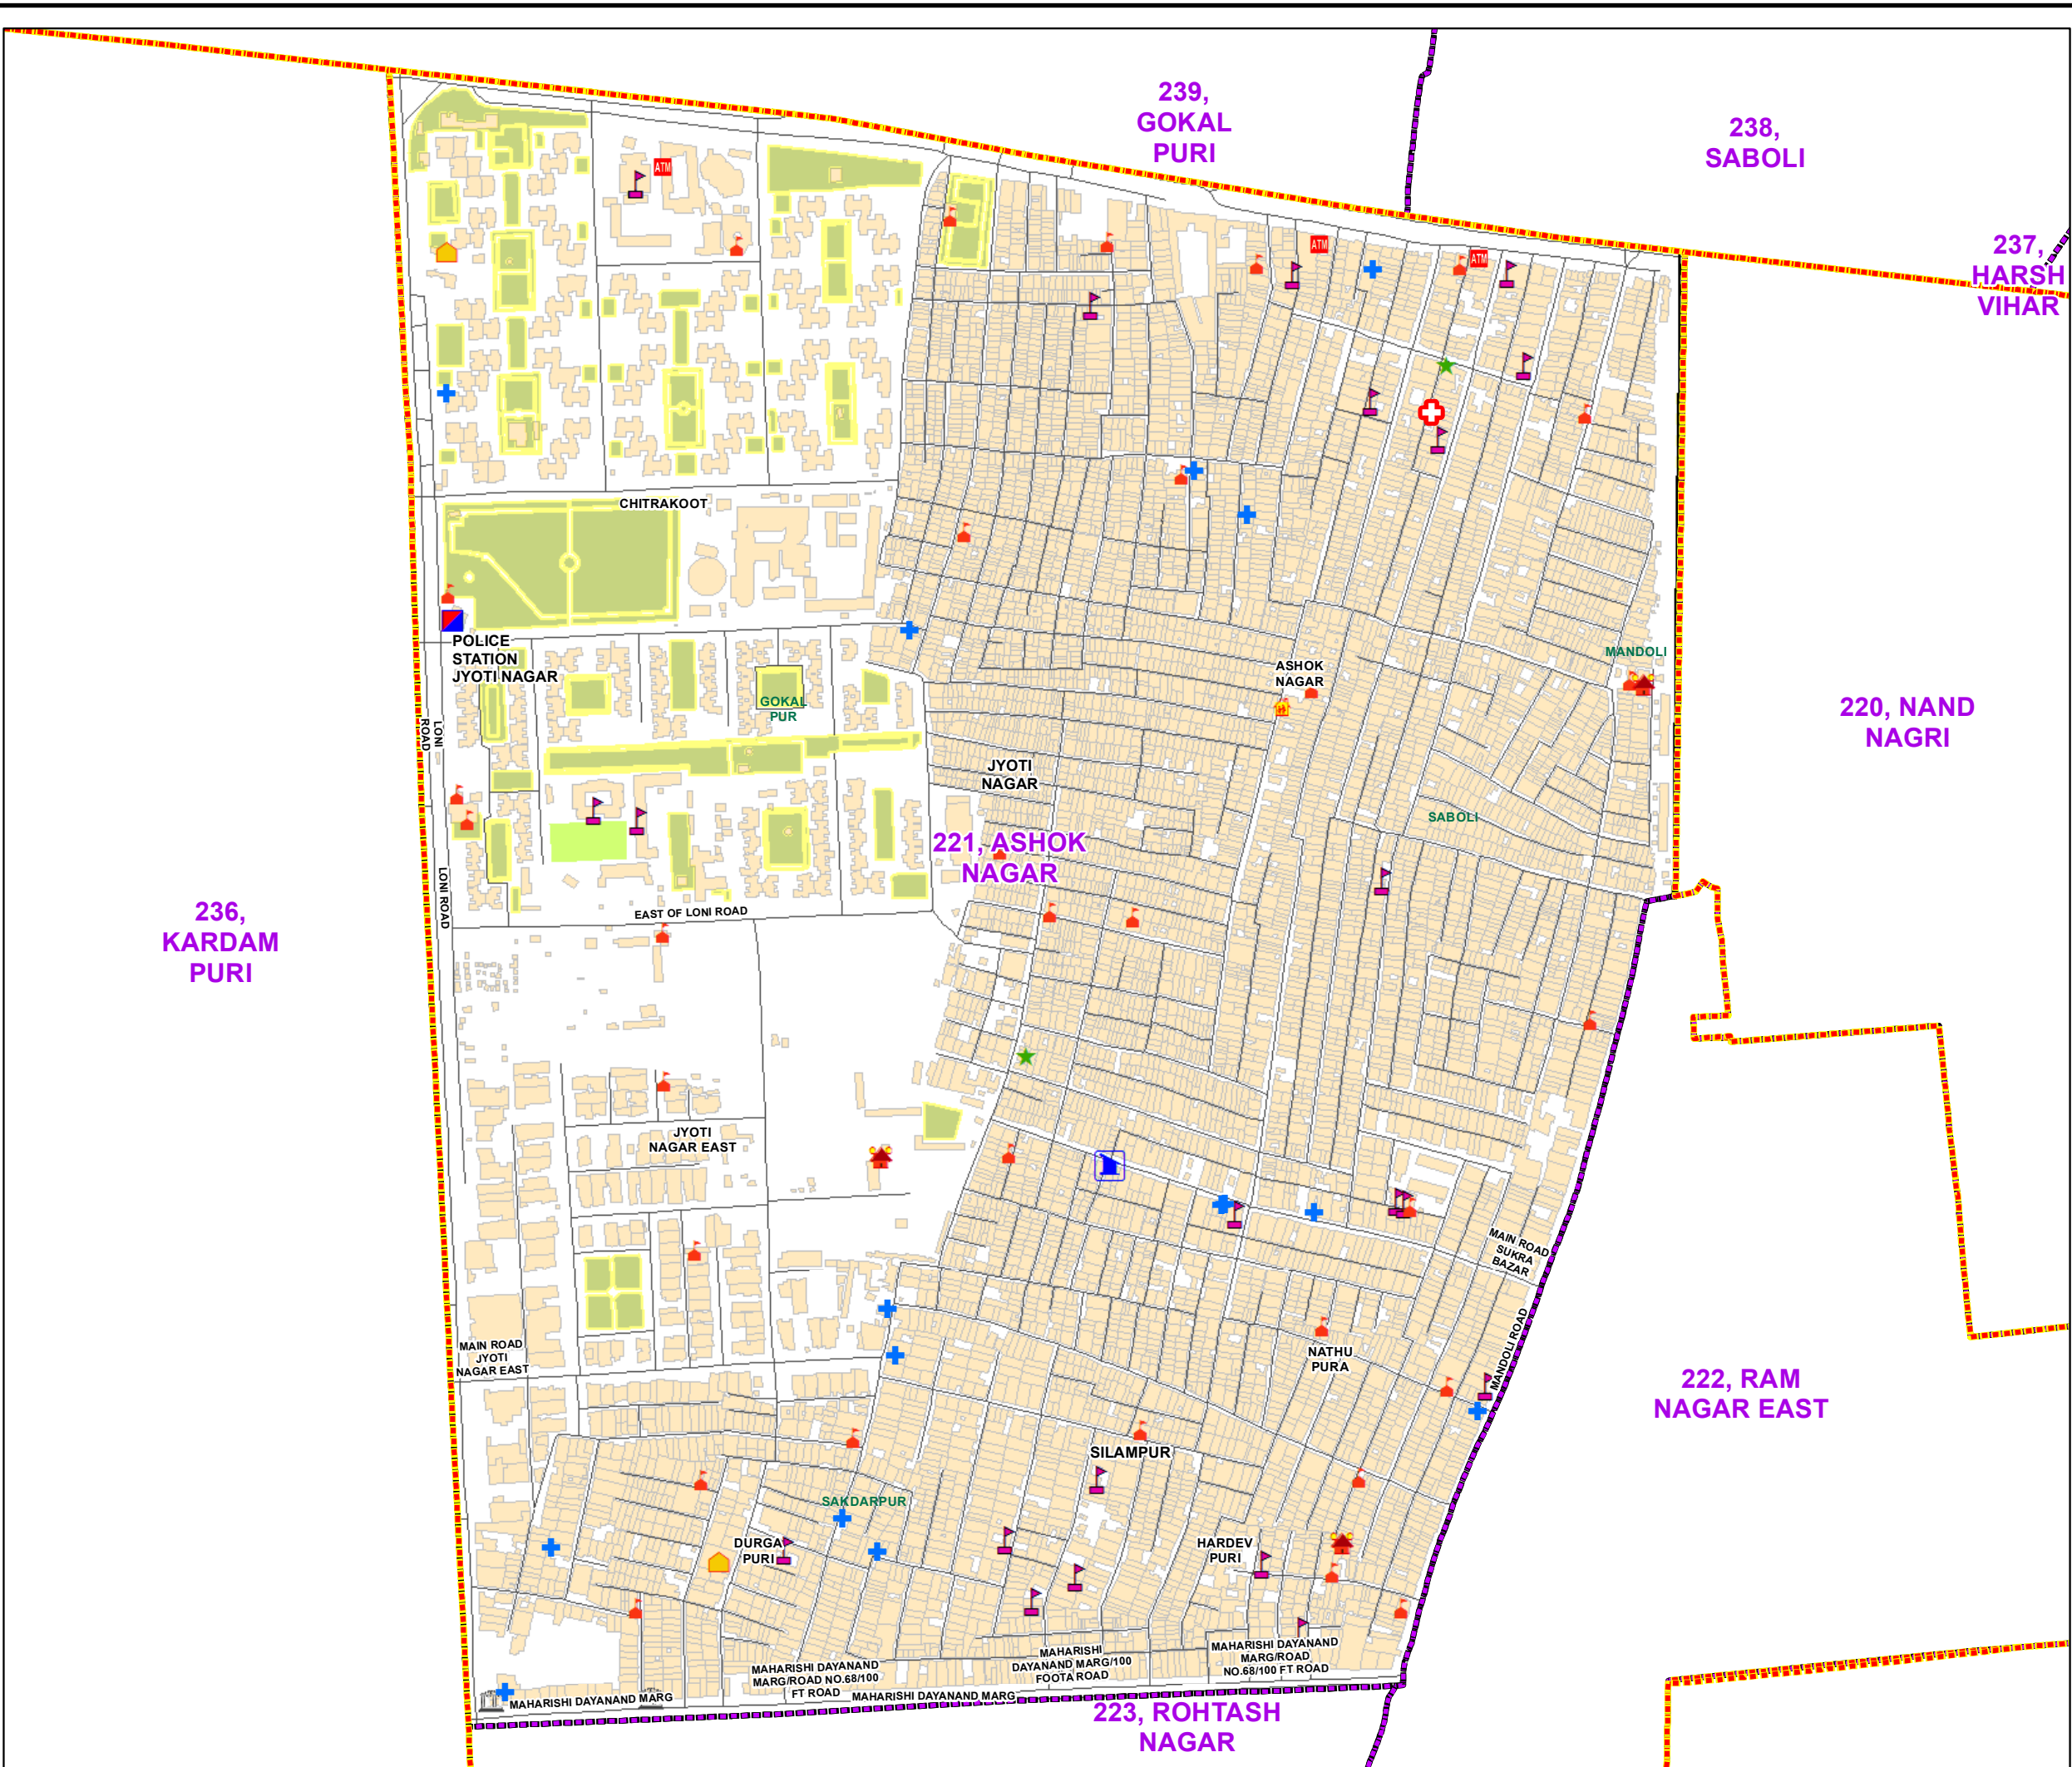

WARD NO.- 221, ASHOK NAGAR

प्रतिबंधित
केवल विभागीय प्रयोग हेतु
निर्यात के लिए नहीं

RESTRICTED
FOR DEPARTMENTAL USE ONLY
NOT FOR EXPORT