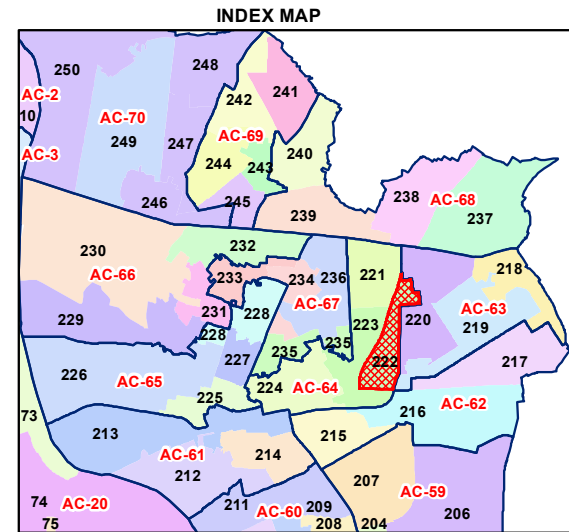

WARD NO.- 222, RAM NAGAR EAST

प्रतिलिखित
केवल विभागीय प्रयोग हेतु
निर्यात के लिए नहीं

**RESTRICTED
FOR DEPARTMENTAL USE ONLY
NOT FOR EXPORT**

LEGEND

	Health Centre		Gurudwara
	Nursing Home		Bank
	Primary Health Centre		Metro Line
	Dispensary		Railway Line
	Govt Hospital		Road
	Petrol Pump		Village Boundary
	Church		Ward Boundary
	Community Center		Assembly Boundary
	Metro Station		Sub-Division Boundary
	ATM		District Boundary
	Mosque		Buildings
	College		Canal Bank
	Barat Ghar		Play Ground
	Police Station		Pond
	Cinema Hall		Storm Water Drain
	University		River Bank
	Fire Station		Garden Parks
	Temple		Stadium
	School		

Total Population - 59874

SC Population - 13201

1:8,170

For further details about this map, please contact

Geospatial Delhi Limited
(A Government of NCT of Delhi Company)
3rd Level, C- Wing, Vikas Bhawan-II,
Civil Lines, New Delhi - 110054
Website : www.gsdLorg.in

Map Print Date- 13-10-2022