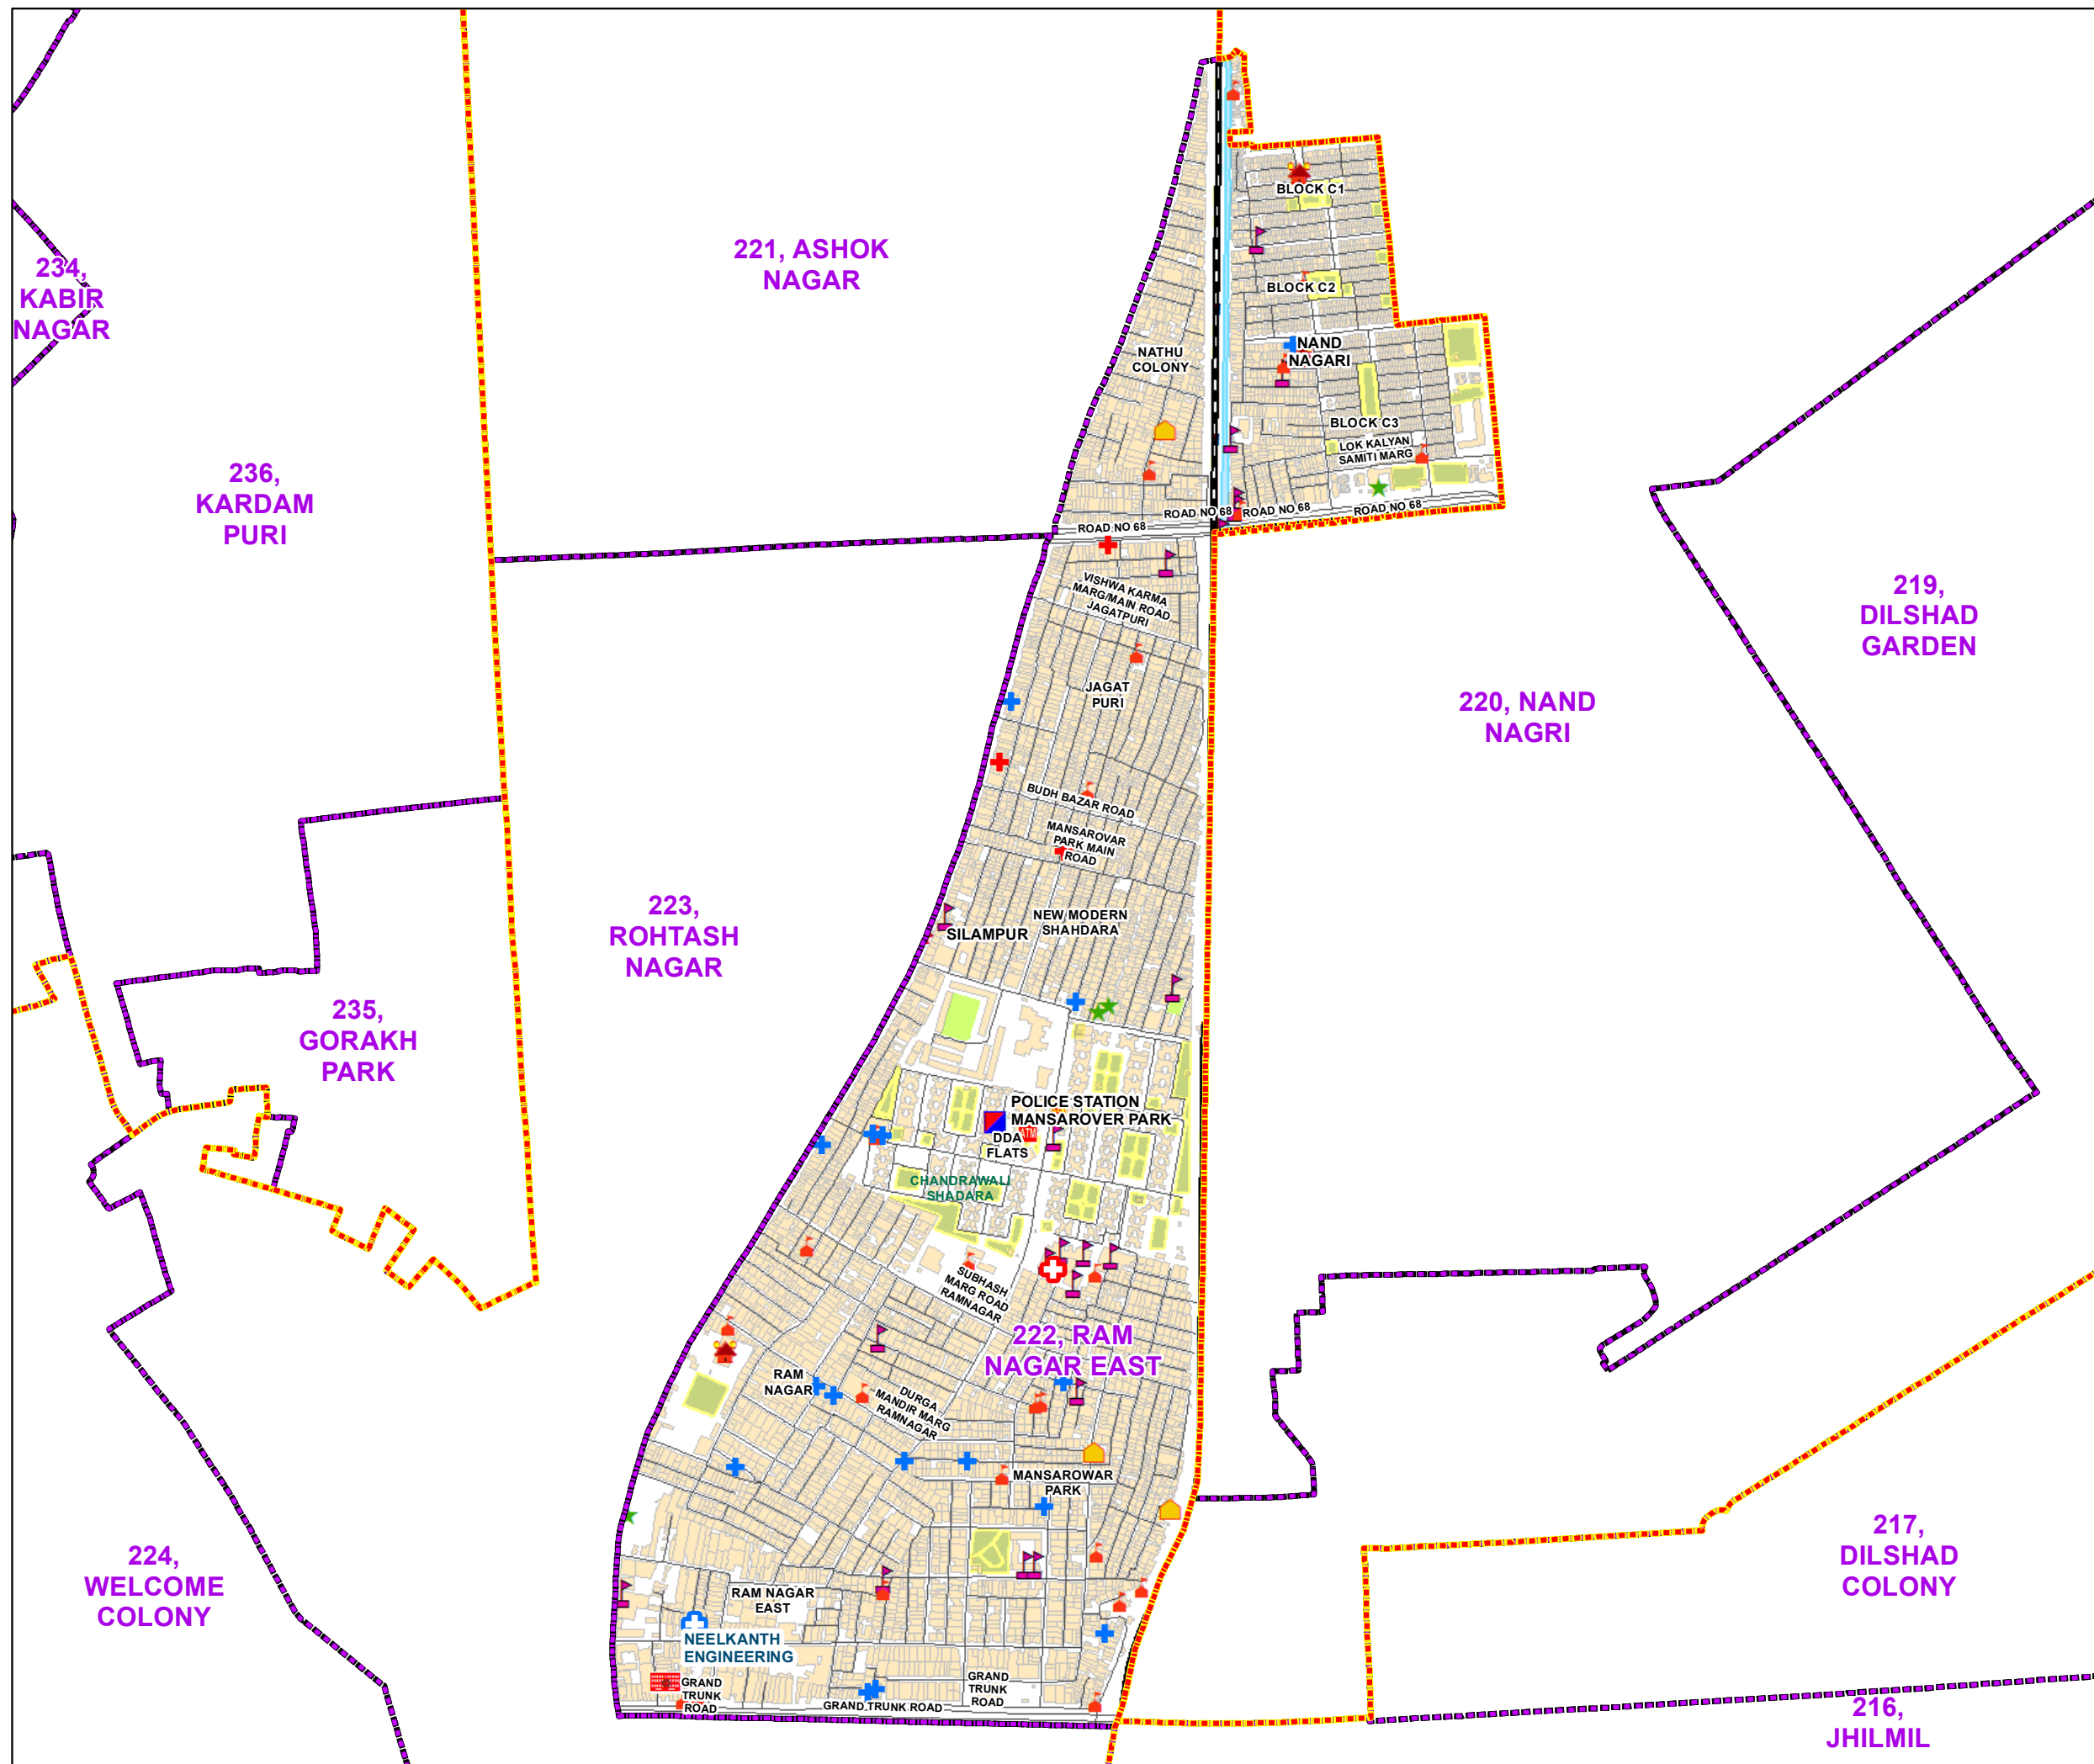

WARD NO.- 222, RAM NAGAR EAST

प्रतिलिखित
केवल विभागीय प्रयोग हेतु
निर्यात के लिए नहीं

**RESTRICTED
FOR DEPARTMENTAL USE ONLY
NOT FOR EXPORT**

LEGEND

	Health Centre		Gurudwara
	Nursing Home		Bank
	Primary Health Centre		Metro Line
	Dispensary		Railway Line
	Govt Hospital		Road
	Petrol Pump		Village Boundary
	Church		Ward Boundary
	Community Center		Assembly Boundary
	Metro Station		Sub-Division Boundary
	ATM		District Boundary
	Mosque		Buildings
	College		Canal Bank
	Barat Ghar		Play Ground
	Police Station		Pond
	Cinema Hall		Storm Water Drain
	University		River Bank
	Fire Station		Garden Parks
	Temple		Stadium
	School		

Total Population - 59874

SC Population - 13201

1:8,170

For further details about this map, please contact

Geospatial Delhi Limited
(A Government of NCT of Delhi Company)
3rd Level, C- Wing, Vikas Bhawan-II,
Civil Lines, New Delhi - 110054
Website : www.gsdLorg.in

Map Print Date- 13-10-2022