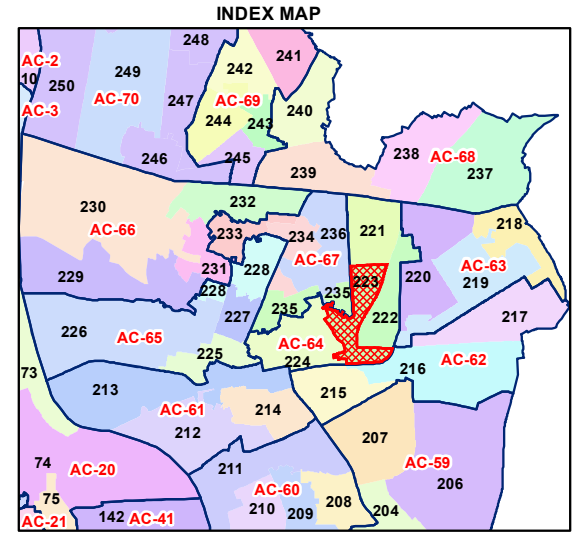

WARD NO.- 223, ROHTASH NAGAR

प्रतिबन्धित
केवल विभागीय प्रयोग हेतु
निर्यात के लिए नहीं

**RESTRICTED
FOR DEPARTMENTAL USE ONLY
NOT FOR EXPORT**

LEGEND

	Health Centre		Gurudwara
	Nursing Home		Bank
	Primary Health Centre		Metro Line
	Dispensary		Railway Line
	Govt Hospital		Road
	Petrol Pump		Village Boundary
	Church		Ward Boundary
	Community Center		Assembly Boundary
	Metro Station		Sub-Division Boundary
	ATM		District Boundary
	Mosque		Buildings
	College		Canal Bank
	Barat Ghar		Play Ground
	Police Station		Pond
	Cinema Hall		Storm Water Drain
	University		River Bank
	Fire Station		Garden Parks
	Temple		Stadium
	School		

Total Population - 55550
SC Population - 12468

1:7,020

For further details about this map, please contact

Geospatial Delhi Limited
(A Government of NCT of Delhi Company)
3rd Level, C- Wing, Vikas Bhawan-II,
Civil Lines, New Delhi - 110054
Website : www.gsdLorg.in