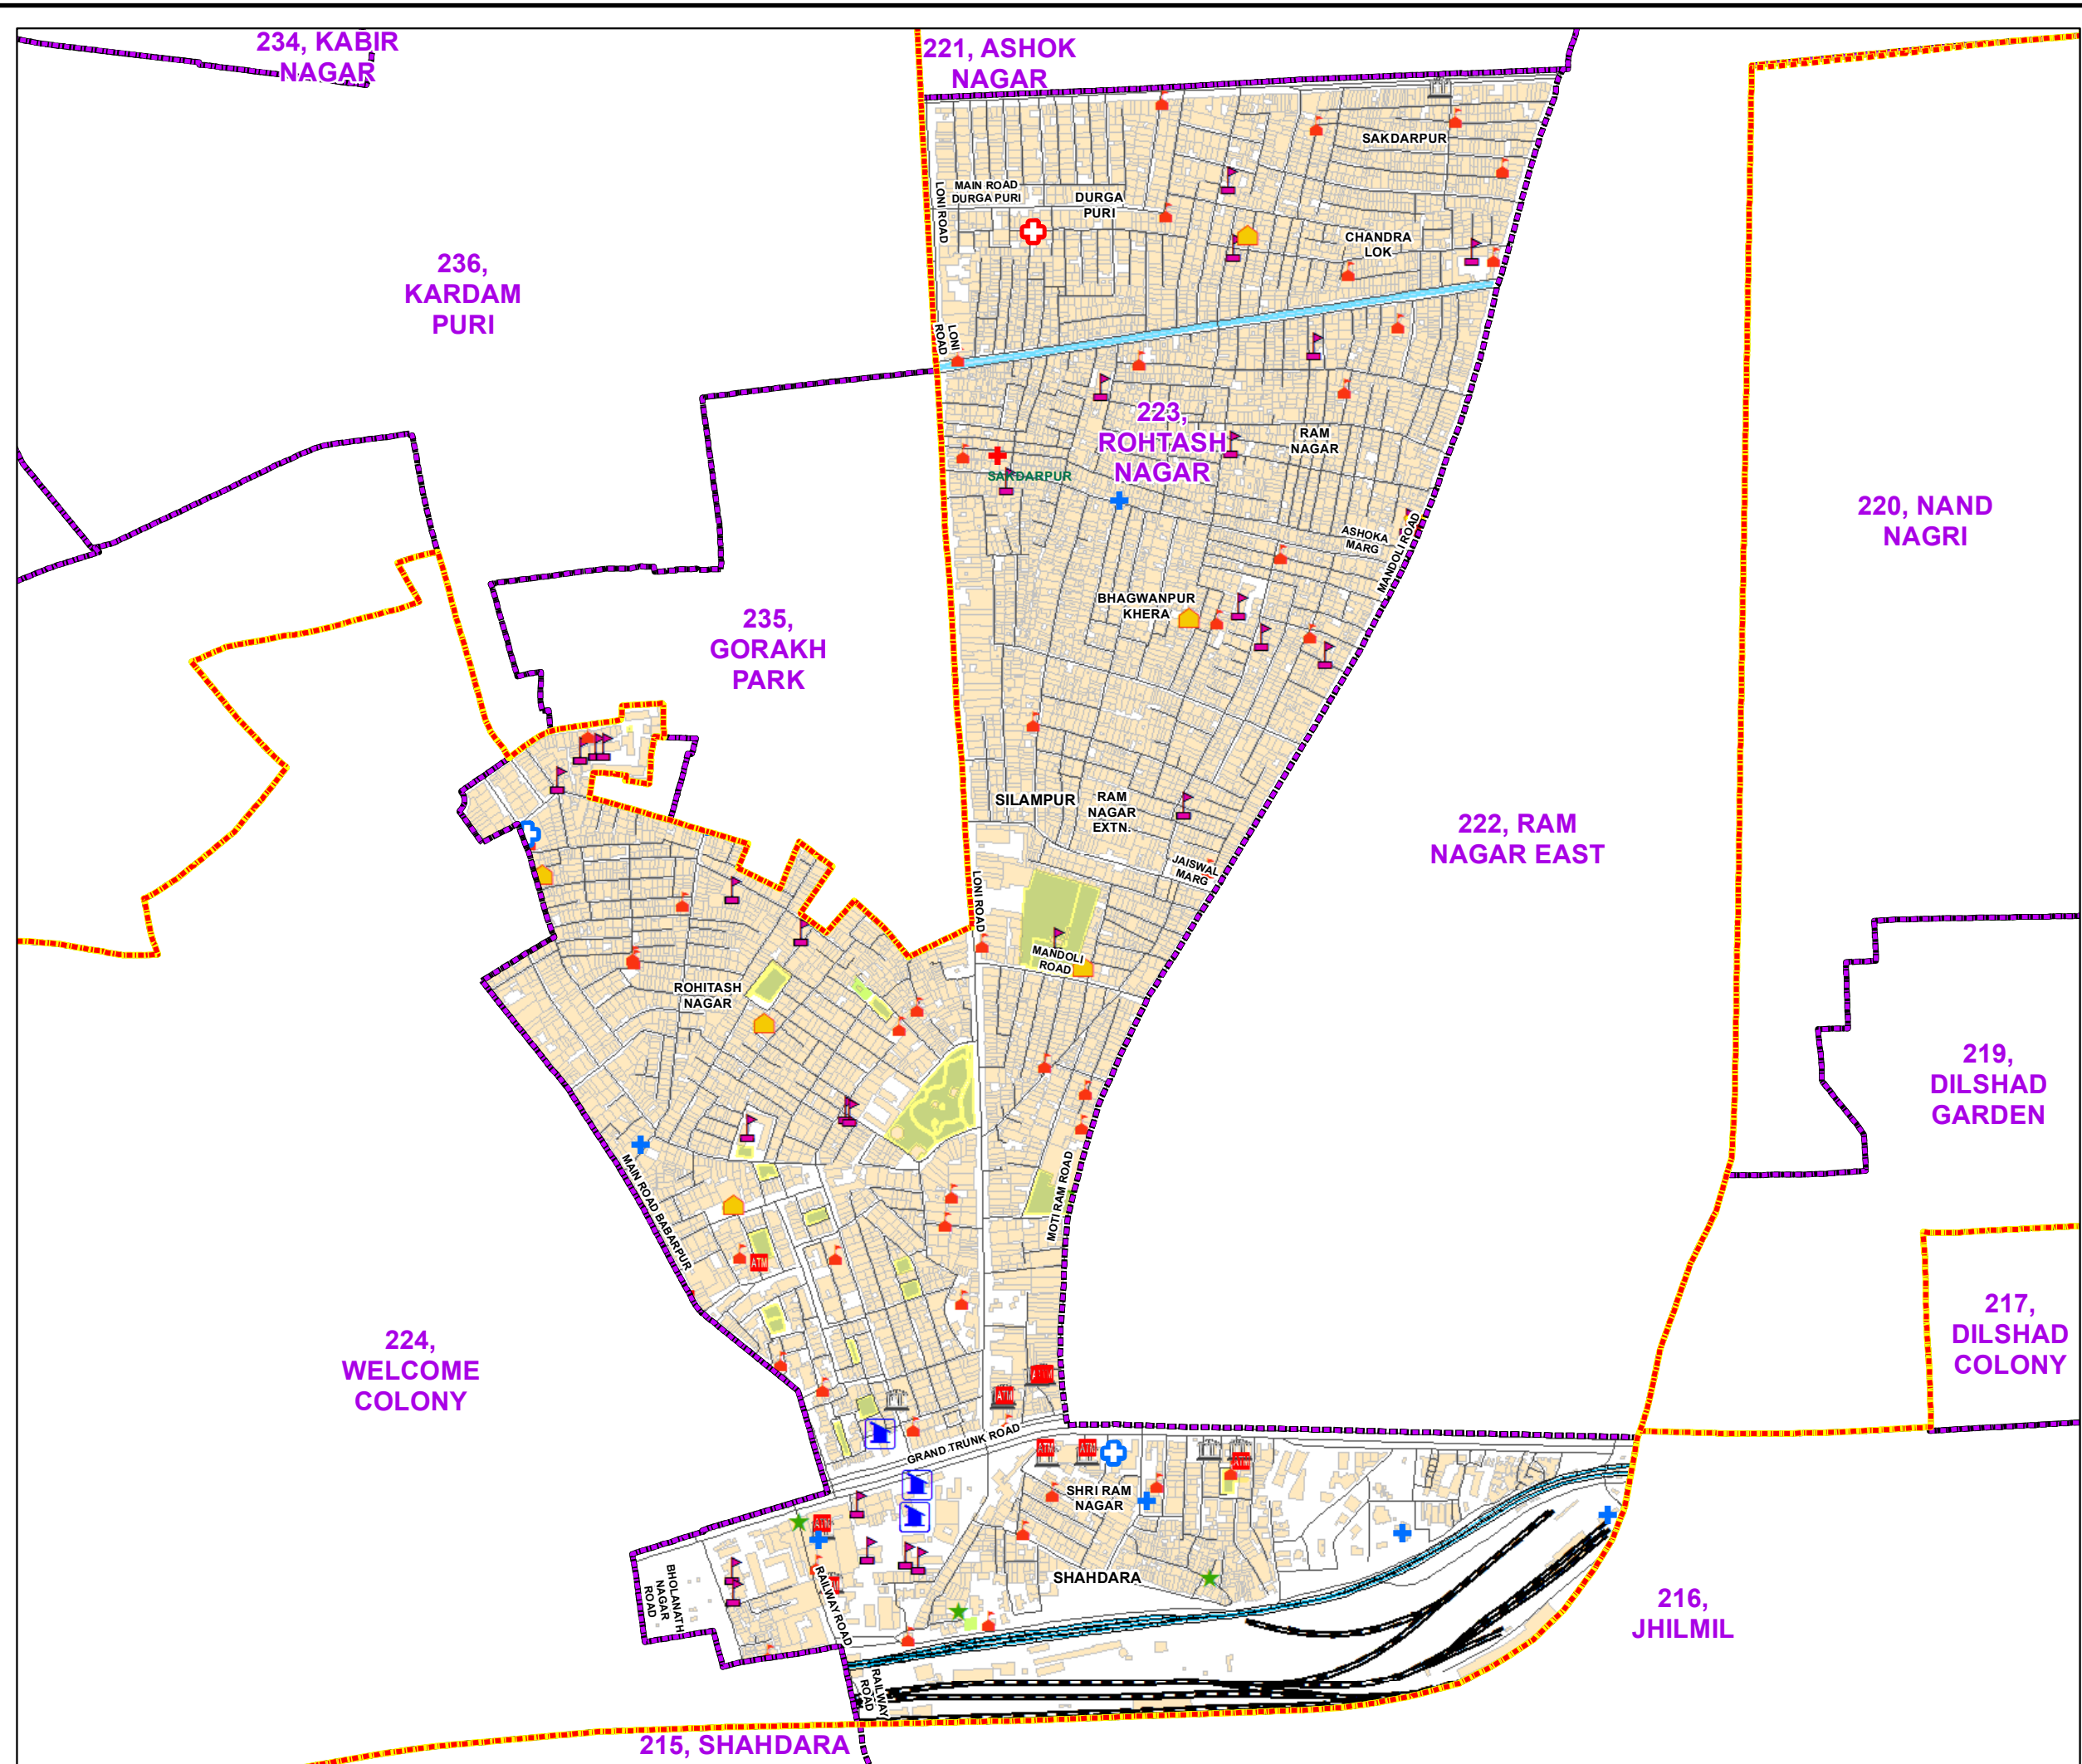

WARD NO.- 223, ROHTASH NAGAR

प्रतिबन्धित
केवल विभागीय प्रयोग हेतु
निर्यात के लिए नहीं

**RESTRICTED
FOR DEPARTMENTAL USE ONLY
NOT FOR EXPORT**

LEGEND

	Health Centre		Gurudwara
	Nursing Home		Bank
	Primary Health Centre		Metro Line
	Dispensary		Railway Line
	Govt Hospital		Road
	Petrol Pump		Village Boundary
	Church		Ward Boundary
	Community Center		Assembly Boundary
	Metro Station		Sub-Division Boundary
	ATM		District Boundary
	Mosque		Buildings
	College		Canal Bank
	Barat Ghar		Play Ground
	Police Station		Pond
	Cinema Hall		Storm Water Drain
	University		River Bank
	Fire Station		Garden Parks
	Temple		Stadium
	School		

Total Population - 55550
SC Population - 12468

1:7,020

For further details about this map, please contact

Geospatial Delhi Limited
(A Government of NCT of Delhi Company)
3rd Level, C- Wing, Vikas Bhawan-II,
Civil Lines, New Delhi - 110054
Website : www.gsdLorg.in