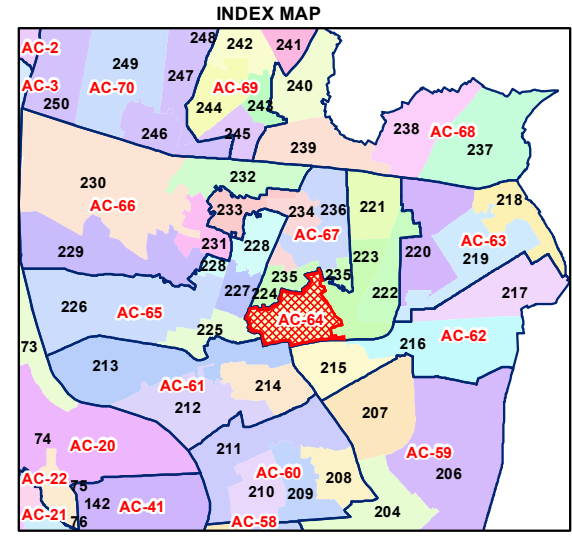

WARD NO.- 224, WELCOME COLONY

प्रतिबंधित
केवल विभागीय प्रयोग हेतु
निर्यात के लिए नहीं

**RESTRICTED
FOR DEPARTMENTAL USE ONLY
NOT FOR EXPORT**

LEGEND

	Health Centre		Gurudwara
	Nursing Home		Bank
	Primary Health Centre		Metro Line
	Dispensary		Railway Line
	Govt Hospital		Road
	Petrol Pump		Village Boundary
	Church		Ward Boundary
	Community Center		Assembly Boundary
	Metro Station		Sub-Division Boundary
	ATM		District Boundary
	Mosque		Buildings
	College		Canal Bank
	Barat Ghar		Play Ground
	Police Station		Pond
	Cinema Hall		Storm Water Drain
	University		River Bank
	Fire Station		Garden Parks
	Temple		Stadium
	School		

Total Population - 65707
SC Population - 10033

1:5,880

For further details about this map, please contact

Geospatial Delhi Limited
(A Government of NCT of Delhi Company)
3rd Level, C- Wing, Vikas Bhawan-II,
Civil Lines, New Delhi - 110054
Website : www.gsdLorg.in