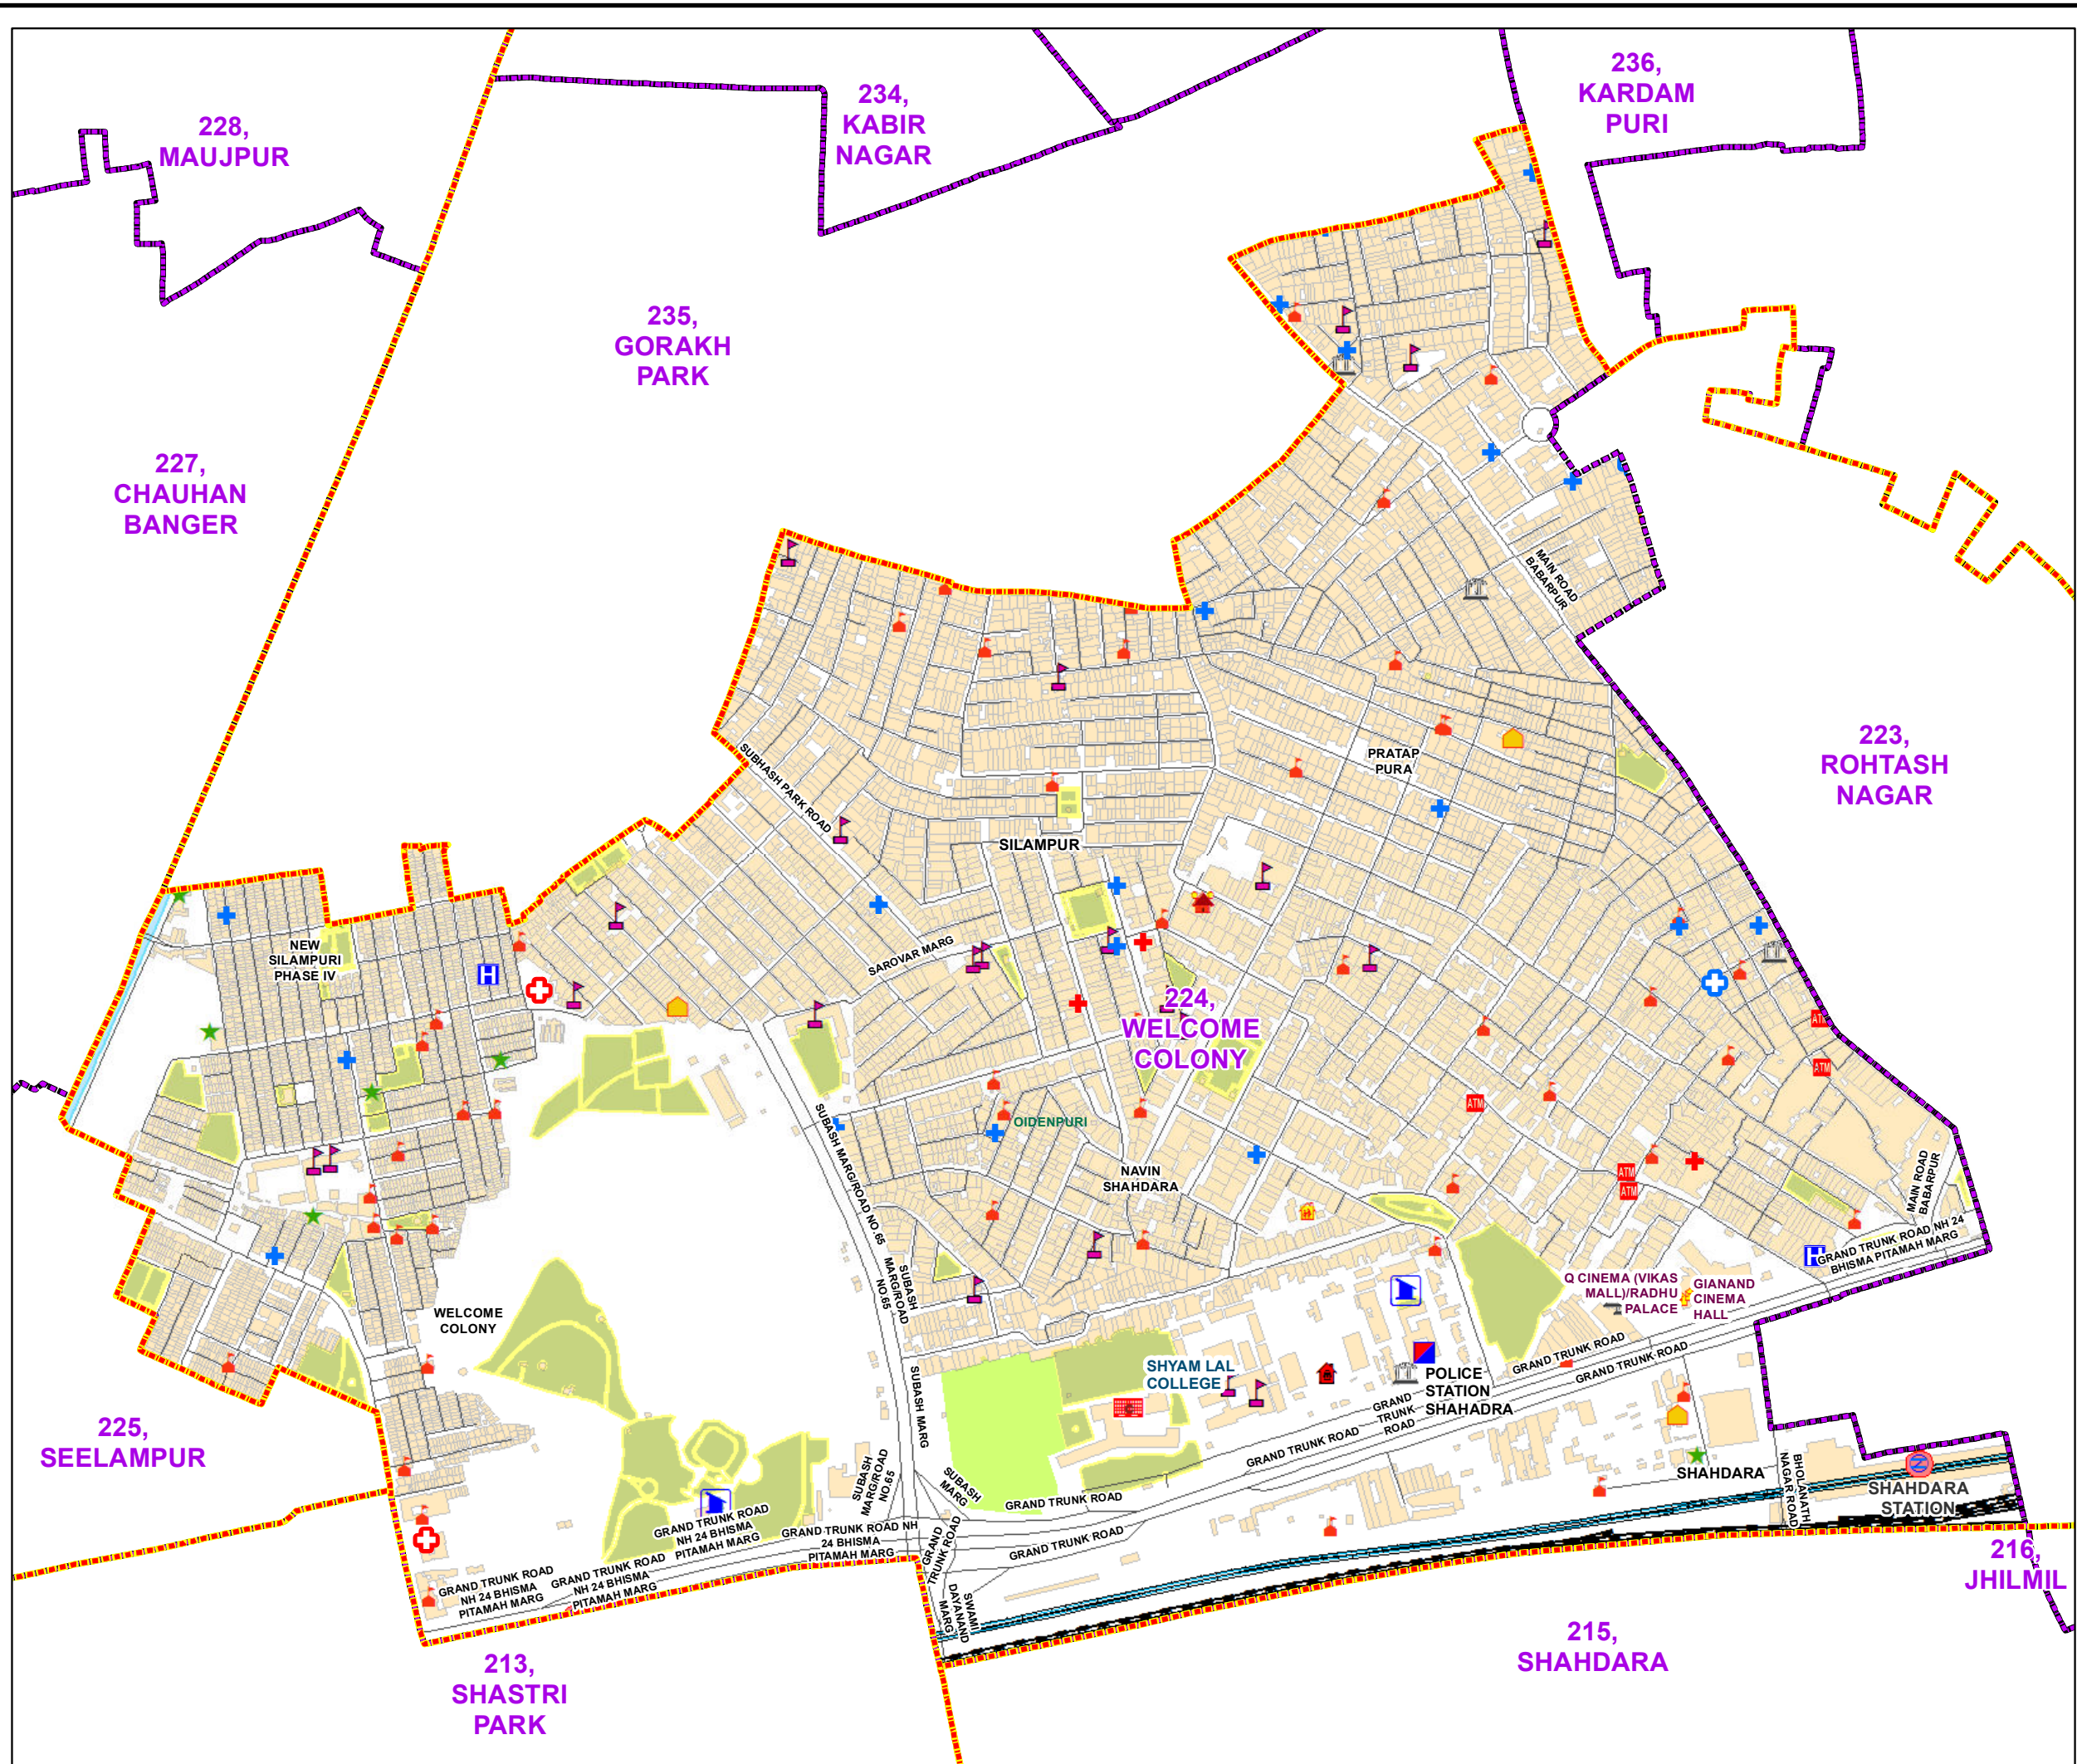

WARD NO.- 224, WELCOME COLONY

प्रतिबंधित
केवल विभागीय प्रयोग हेतु
निर्यात के लिए नहीं

**RESTRICTED
FOR DEPARTMENTAL USE ONLY
NOT FOR EXPORT**

LEGEND

	Health Centre		Gurudwara
	Nursing Home		Bank
	Primary Health Centre		Metro Line
	Dispensary		Railway Line
	Govt Hospital		Road
	Petrol Pump		Village Boundary
	Church		Ward Boundary
	Community Center		Assembly Boundary
	Metro Station		Sub-Division Boundary
	ATM		District Boundary
	Mosque		Buildings
	College		Canal Bank
	Barat Ghar		Play Ground
	Police Station		Pond
	Cinema Hall		Storm Water Drain
	University		River Bank
	Fire Station		Garden Parks
	Temple		Stadium
	School		

Total Population - 65707
SC Population - 10033

1:5,880

For further details about this map, please contact

Geospatial Delhi Limited
(A Government of NCT of Delhi Company)
3rd Level, C- Wing, Vikas Bhawan-II,
Civil Lines, New Delhi - 110054
Website : www.gsdLorg.in

Disclaimer:
Reproduction in whole or part by any means is prohibited without
written permission of Geospatial Delhi Limited. Responsibility of
data validation lies with the department concerned.