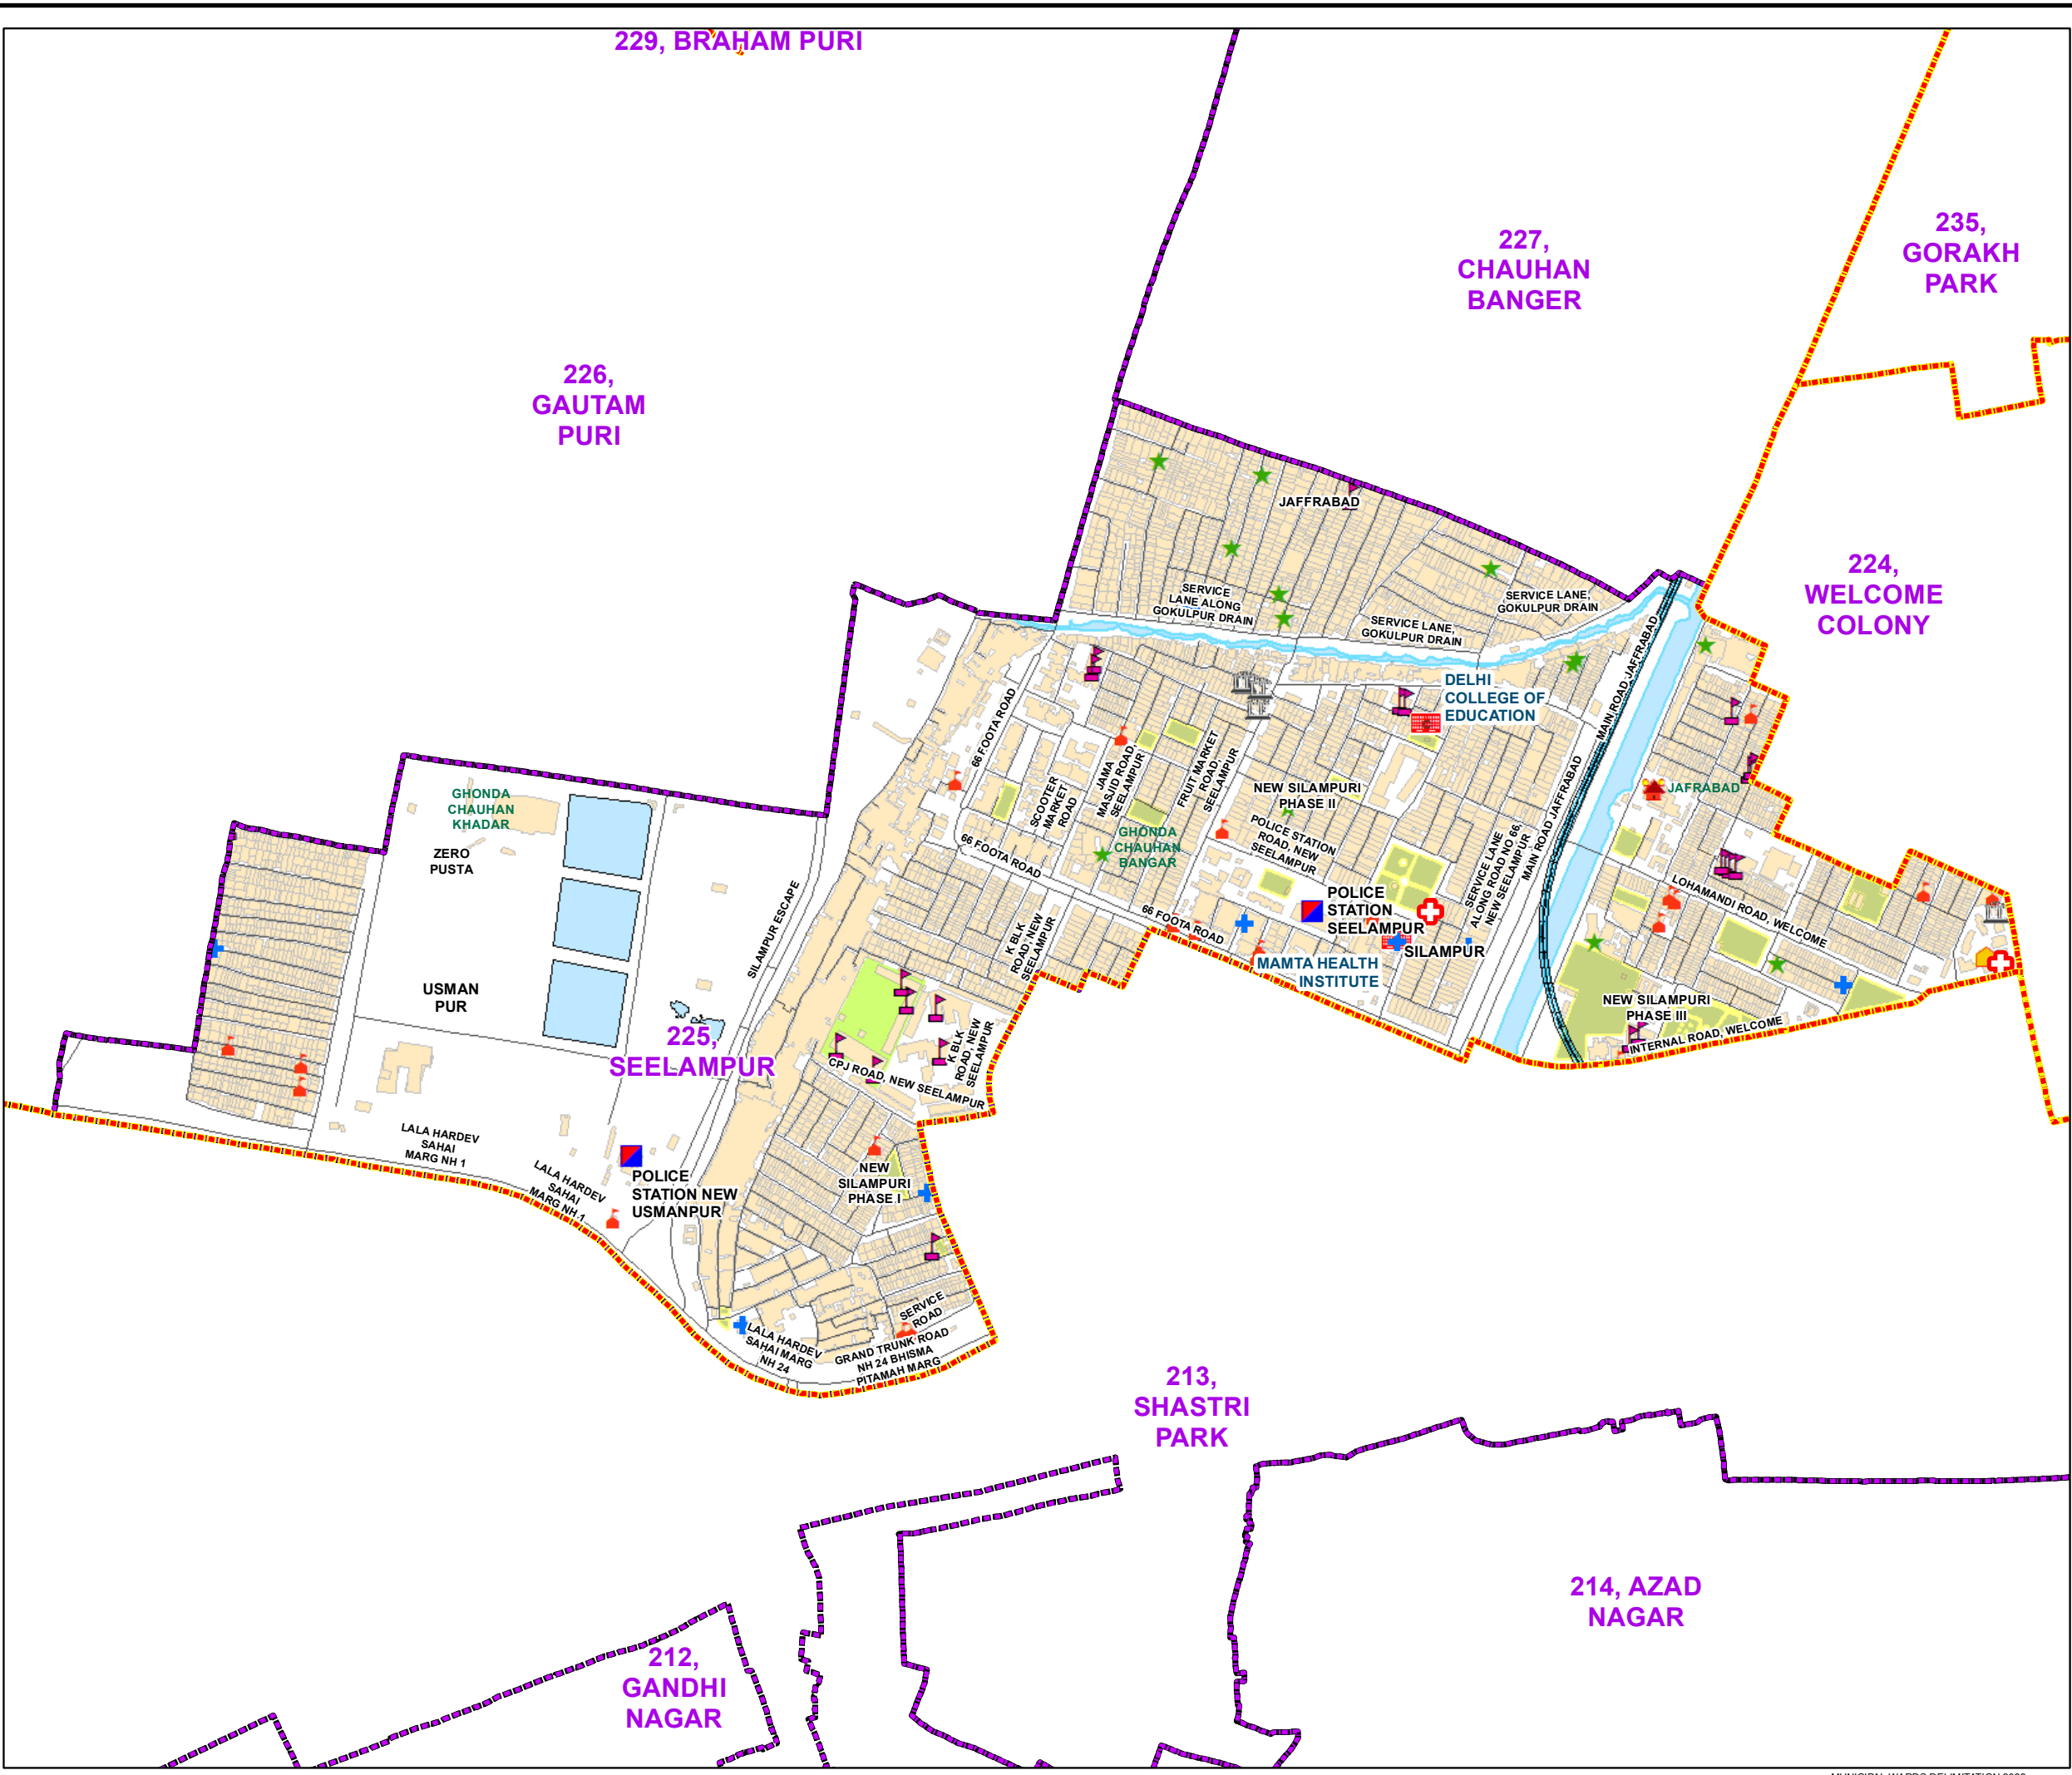

WARD NO.- 225, SEELAMPUR

प्रतिबन्धित
केवल विभागीय प्रयोग हेतु
निर्यात के लिए नहीं

**RESTRICTED
FOR DEPARTMENTAL USE ONLY
NOT FOR EXPORT**