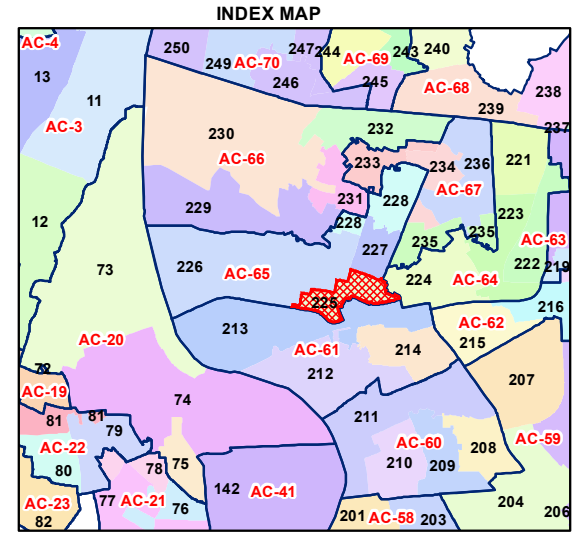

LEGEND

	Health Centre		Gurdwara
	Nursing Home		Bank
	Primary Health Centre		Metro Line
	Dispensary		Railway Line
	Govt Hospital		Road
	Petrol Pump		Village Boundary
	Church		Ward Boundary
	Community Center		Assembly Boundary
	Metro Station		Sub-Division Boundary
	ATM		District Boundary
	Mosque		Buildings
	College		Canal Bank
	Barat Ghar		Play Ground
	Police Station		Pond
	Cinema Hall		Storm Water Drain
	University		River Bank
	Fire Station		Garden Parks
	Temple		Stadium
	School		

Total Population - 63039
SC Population - 7542

1:6,010

For further details about this map, please contact

Geospatial Delhi Limited
(A Government of NCT of Delhi Company)
3rd Level, C- Wing, Vikas Bhawan-II,
Civil Lines, New Delhi - 110054
Website : www.gsdLorg.in