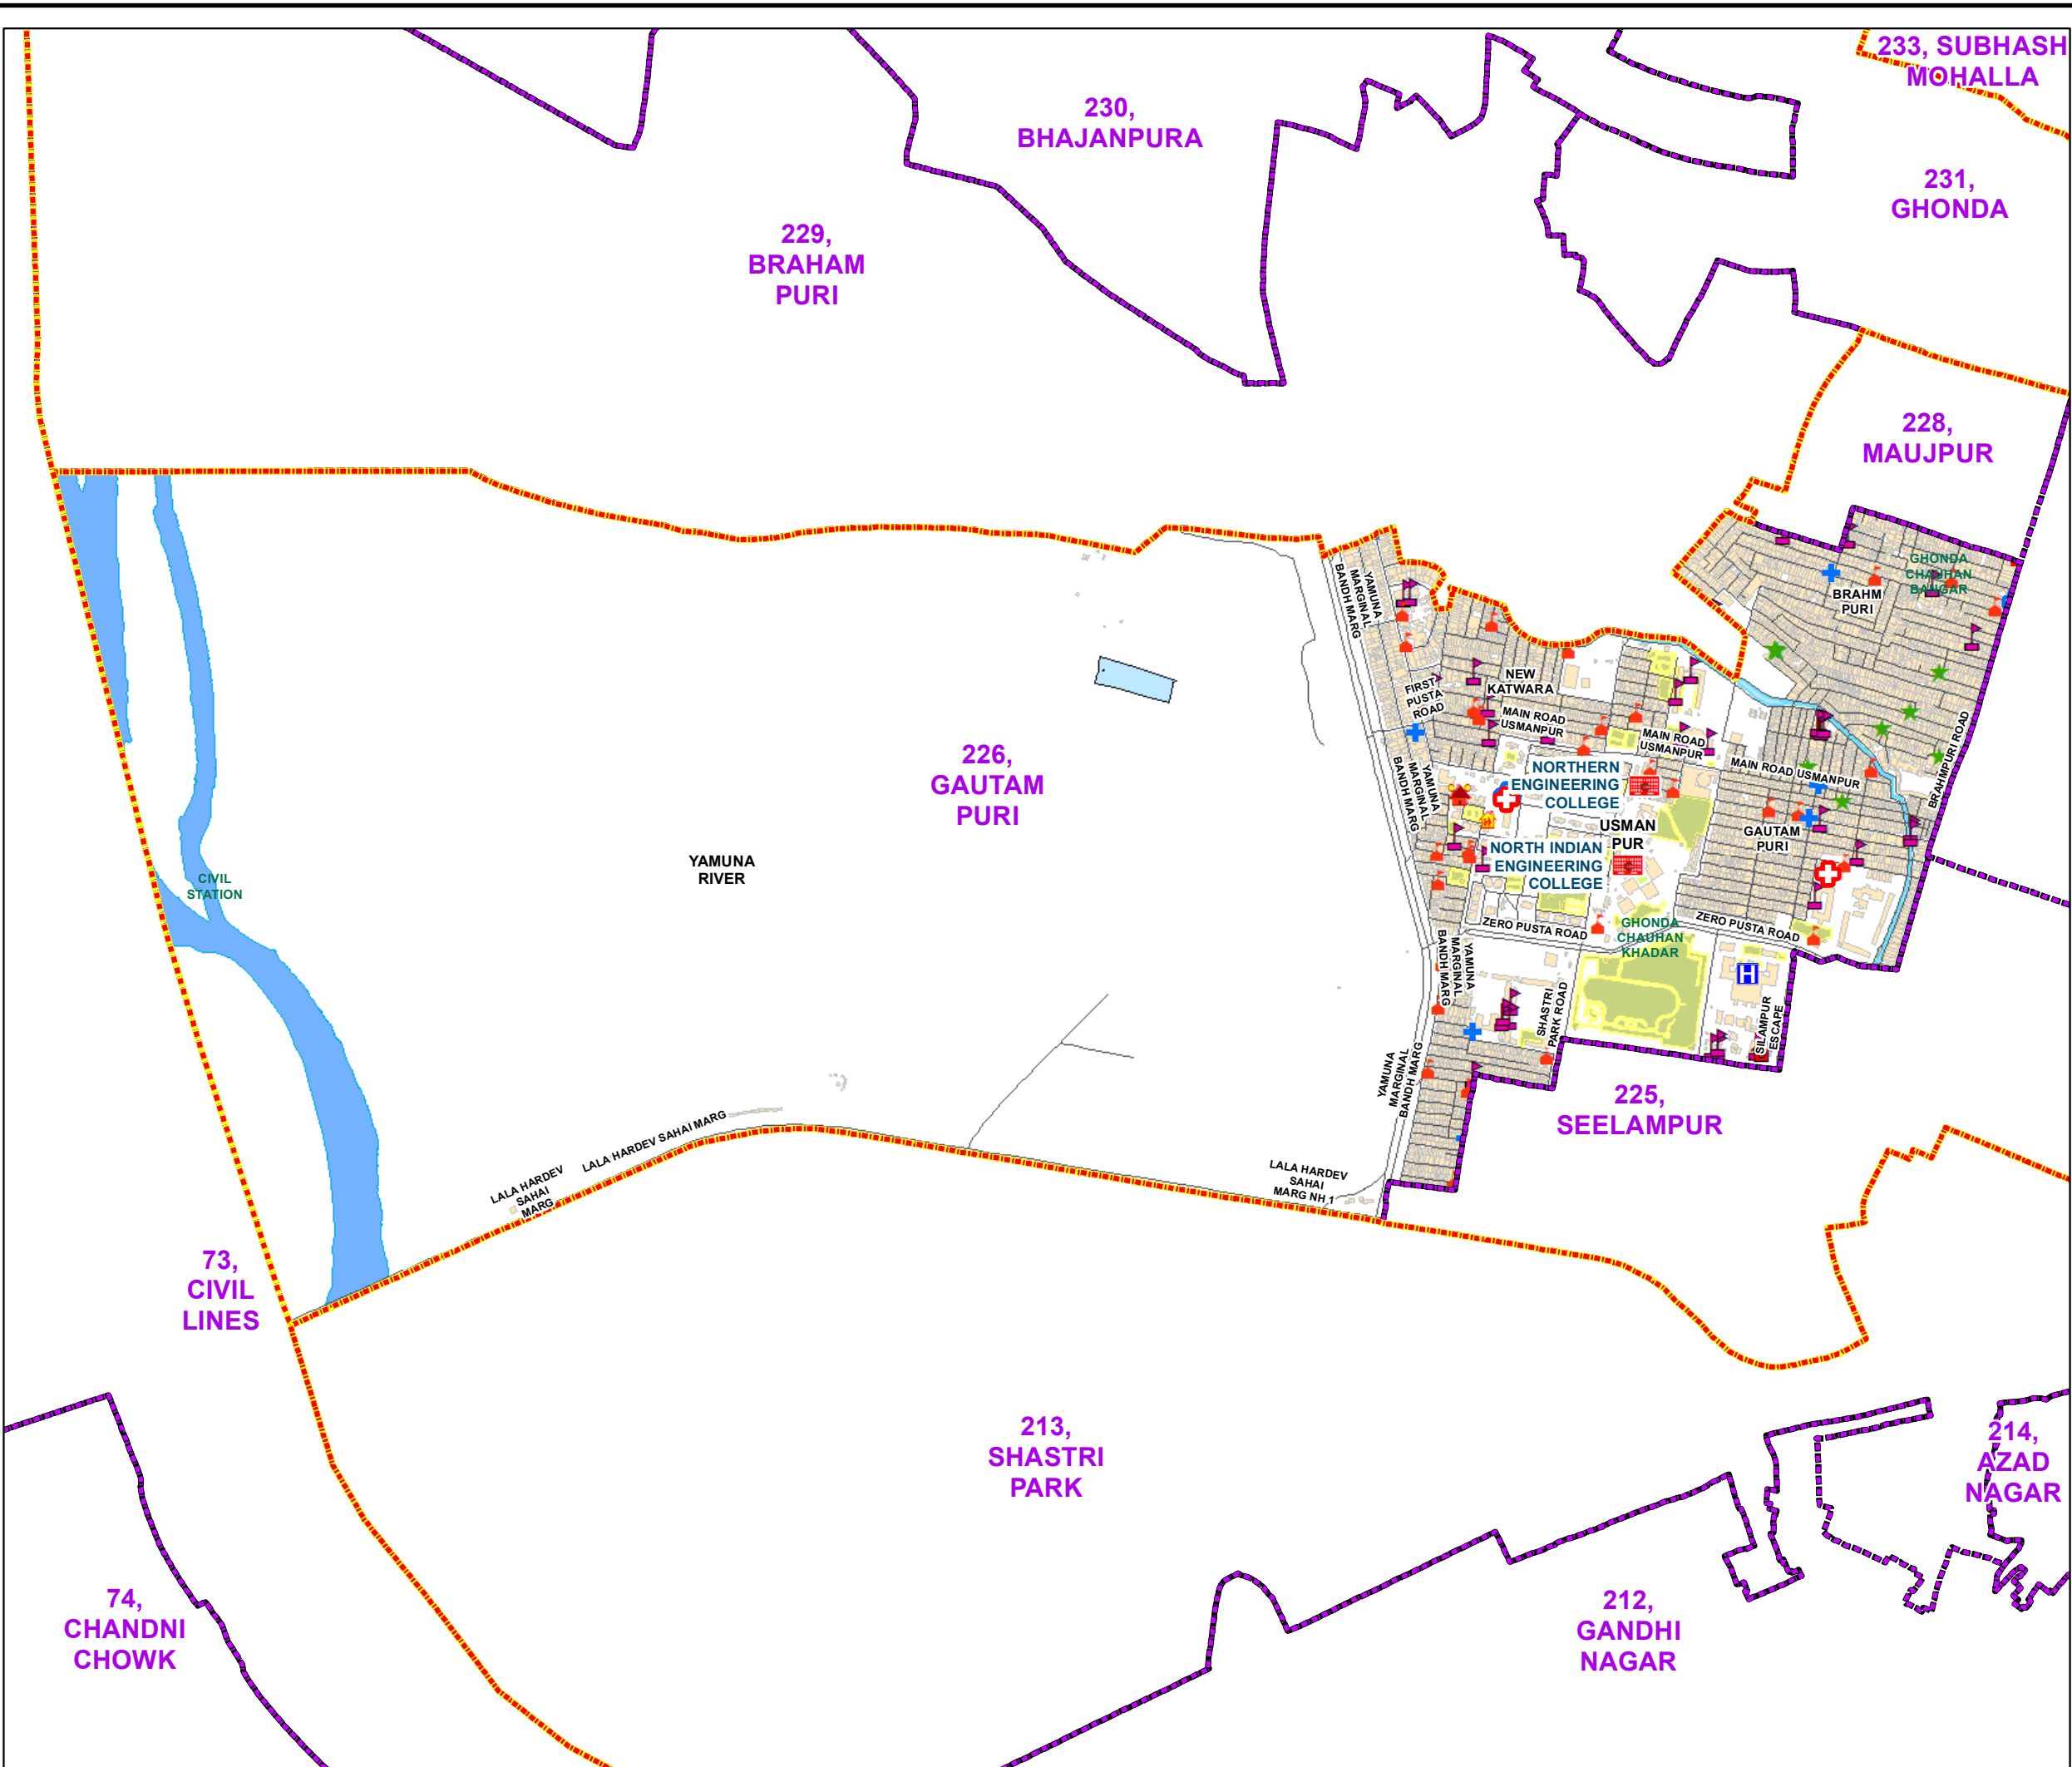

WARD NO.- 226, GAUTAM PURI

प्रतिबन्धित
 केवल विभागीय प्रयोग हेतु
 निर्यात के लिए नहीं

**RESTRICTED
 FOR DEPARTMENTAL USE ONLY
 NOT FOR EXPORT**

LEGEND

	Health Centre		Gurudwara
	Nursing Home		Bank
	Primary Health Centre		Metro Line
	Dispensary		Railway Line
	Govt Hospital		Road
	Petrol Pump		Village Boundary
	Church		Ward Boundary
	Community Center		Assembly Boundary
	Metro Station		Sub-Division Boundary
	ATM		District Boundary
	Mosque		Buildings
	College		Canal Bank
	Barat Ghar		Play Ground
	Police Station		Pond
	Cinema Hall		Storm Water Drain
	University		River Bank
	Fire Station		Garden Parks
	Temple		Stadium
	School		

Total Population - 51072
SC Population - 7144

1:11,710

For further details about this map, please contact

Geospatial Delhi Limited
 (A Government of NCT of Delhi Company)
 3rd Level, C- Wing, Vikas Bhawan-II,
 Civil Lines, New Delhi - 110054
 Website : www.gsdLorg.in

Disclaimer:
 Reproduction in whole or part by any means is prohibited without
 written permission of Geospatial Delhi Limited Responsibility of
 data validation lies with the department concerned.