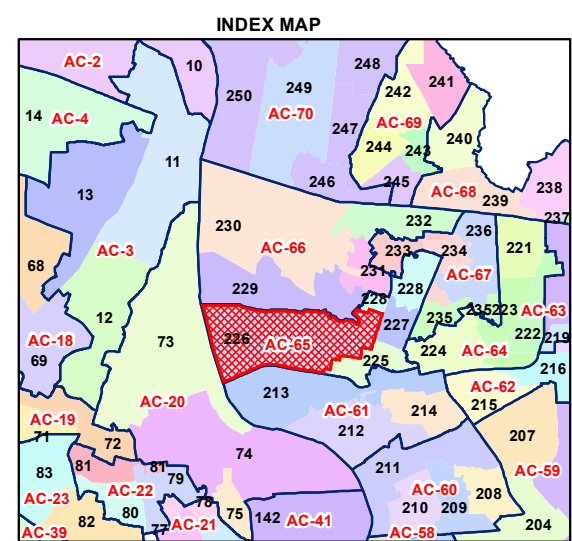

LEGEND

	Health Centre		Gurudwara
	Nursing Home		Bank
	Primary Health Centre		Metro Line
	Dispensary		Railway Line
	Govt Hospital		Road
	Petrol Pump		Village Boundary
	Church		Ward Boundary
	Community Center		Assembly Boundary
	Metro Station		Sub-Division Boundary
	ATM		District Boundary
	Mosque		Buildings
	College		Canal Bank
	Barat Ghar		Play Ground
	Police Station		Pond
	Cinema Hall		Storm Water Drain
	University		River Bank
	Fire Station		Garden Parks
	Temple		Stadium
	School		

Total Population - 51072
SC Population - 7144

1:11,710

For further details about this map, please contact

Geospatial Delhi Limited
(A Government of NCT of Delhi Company)
3rd Level, C- Wing, Vikas Bhawan-II,
Civil Lines, New Delhi - 110054
Website : www.gsdLorg.in

Disclaimer:
Reproduction in whole or part by any means is prohibited without
written permission of Geospatial Delhi Limited Responsibility of
data validation lies with the department concerned.