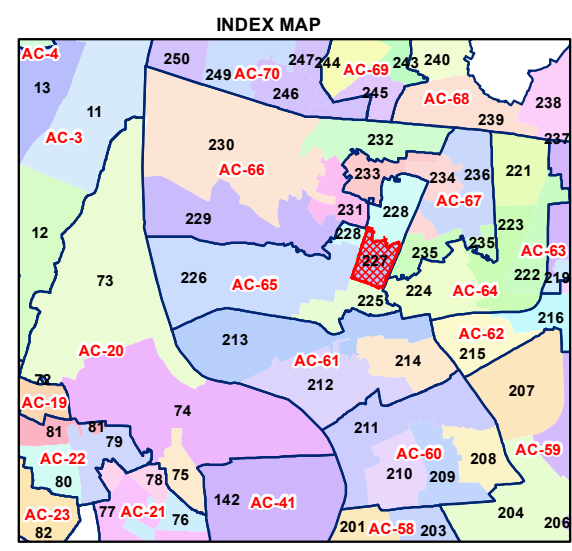

# WARD NO.- 227, CHAUHAN BANGER

प्रतिबंधित  
 केवल विभागीय प्रयोग हेतु  
 निर्यात के लिए नहीं

RESTRICTED  
 FOR DEPARTMENTAL USE ONLY  
 NOT FOR EXPORT

Total Population - 58344  
 SC Population - 124

1:4,170

For further details about this map, please contact

Geospatial Delhi Limited  
 (A Government of NCT of Delhi Company)  
 3rd Level, C- Wing, Vikas Bhawan-II,  
 Civil Lines, New Delhi - 110054  
 Website : [www.gsdLorg.in](http://www.gsdLorg.in)