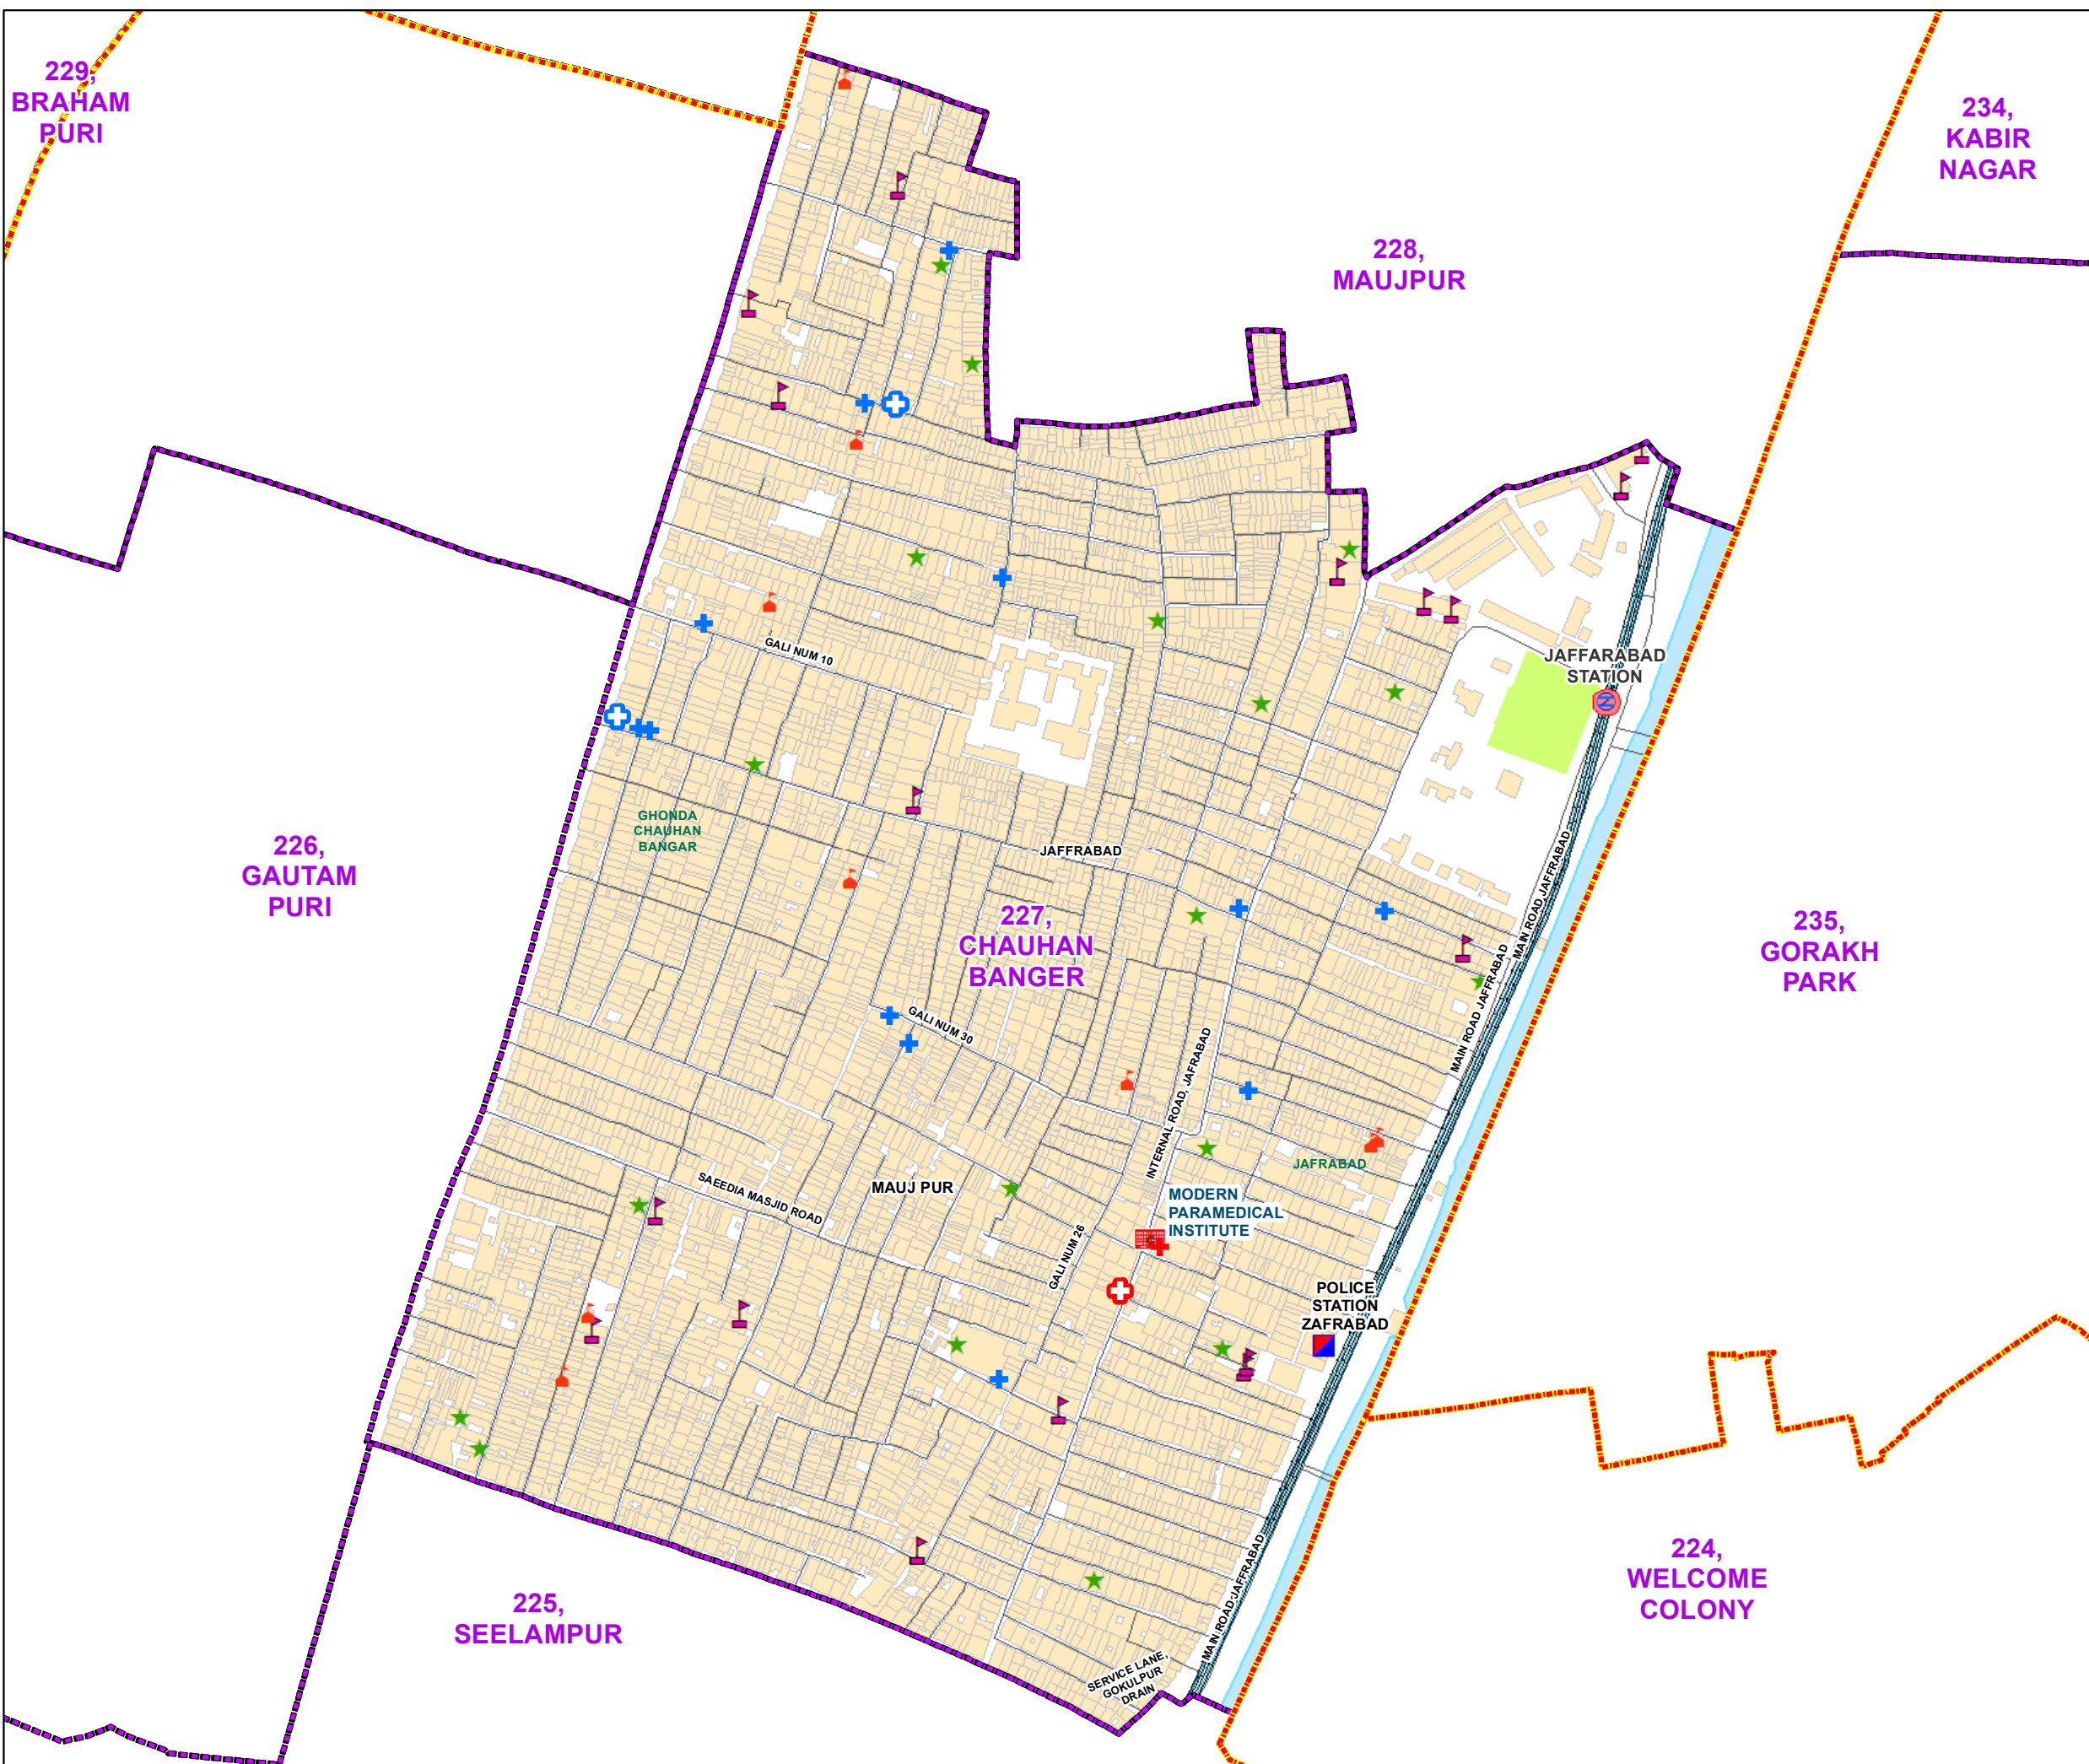

# WARD NO.- 227, CHAUHAN BANGER

प्रतिबंधित  
 केवल विभागीय प्रयोग हेतु  
 निर्यात के लिए नहीं

RESTRICTED  
 FOR DEPARTMENTAL USE ONLY  
 NOT FOR EXPORT

### LEGEND

	Health Centre		Gurdwara
	Nursing Home		Bank
	Primary Health Centre		Metro Line
	Dispensary		Railway Line
	Govt Hospital		Road
	Petrol Pump		Village Boundary
	Church		Ward Boundary
	Community Center		Assembly Boundary
	Metro Station		Sub-Division Boundary
	ATM		District Boundary
	Mosque		Buildings
	College		Canal Bank
	Barat Ghar		Play Ground
	Police Station		Pond
	Cinema Hall		Storm Water Drain
	University		River Bank
	Fire Station		Garden Parks
	Temple		Stadium
	School		

Total Population - 58344  
 SC Population - 124

1:4,170

For further details about this map, please contact

Geospatial Delhi Limited  
 (A Government of NCT of Delhi Company)  
 3rd Level, C- Wing, Vikas Bhawan-II,  
 Civil Lines, New Delhi - 110054  
 Website : [www.gsdLorg.in](http://www.gsdLorg.in)