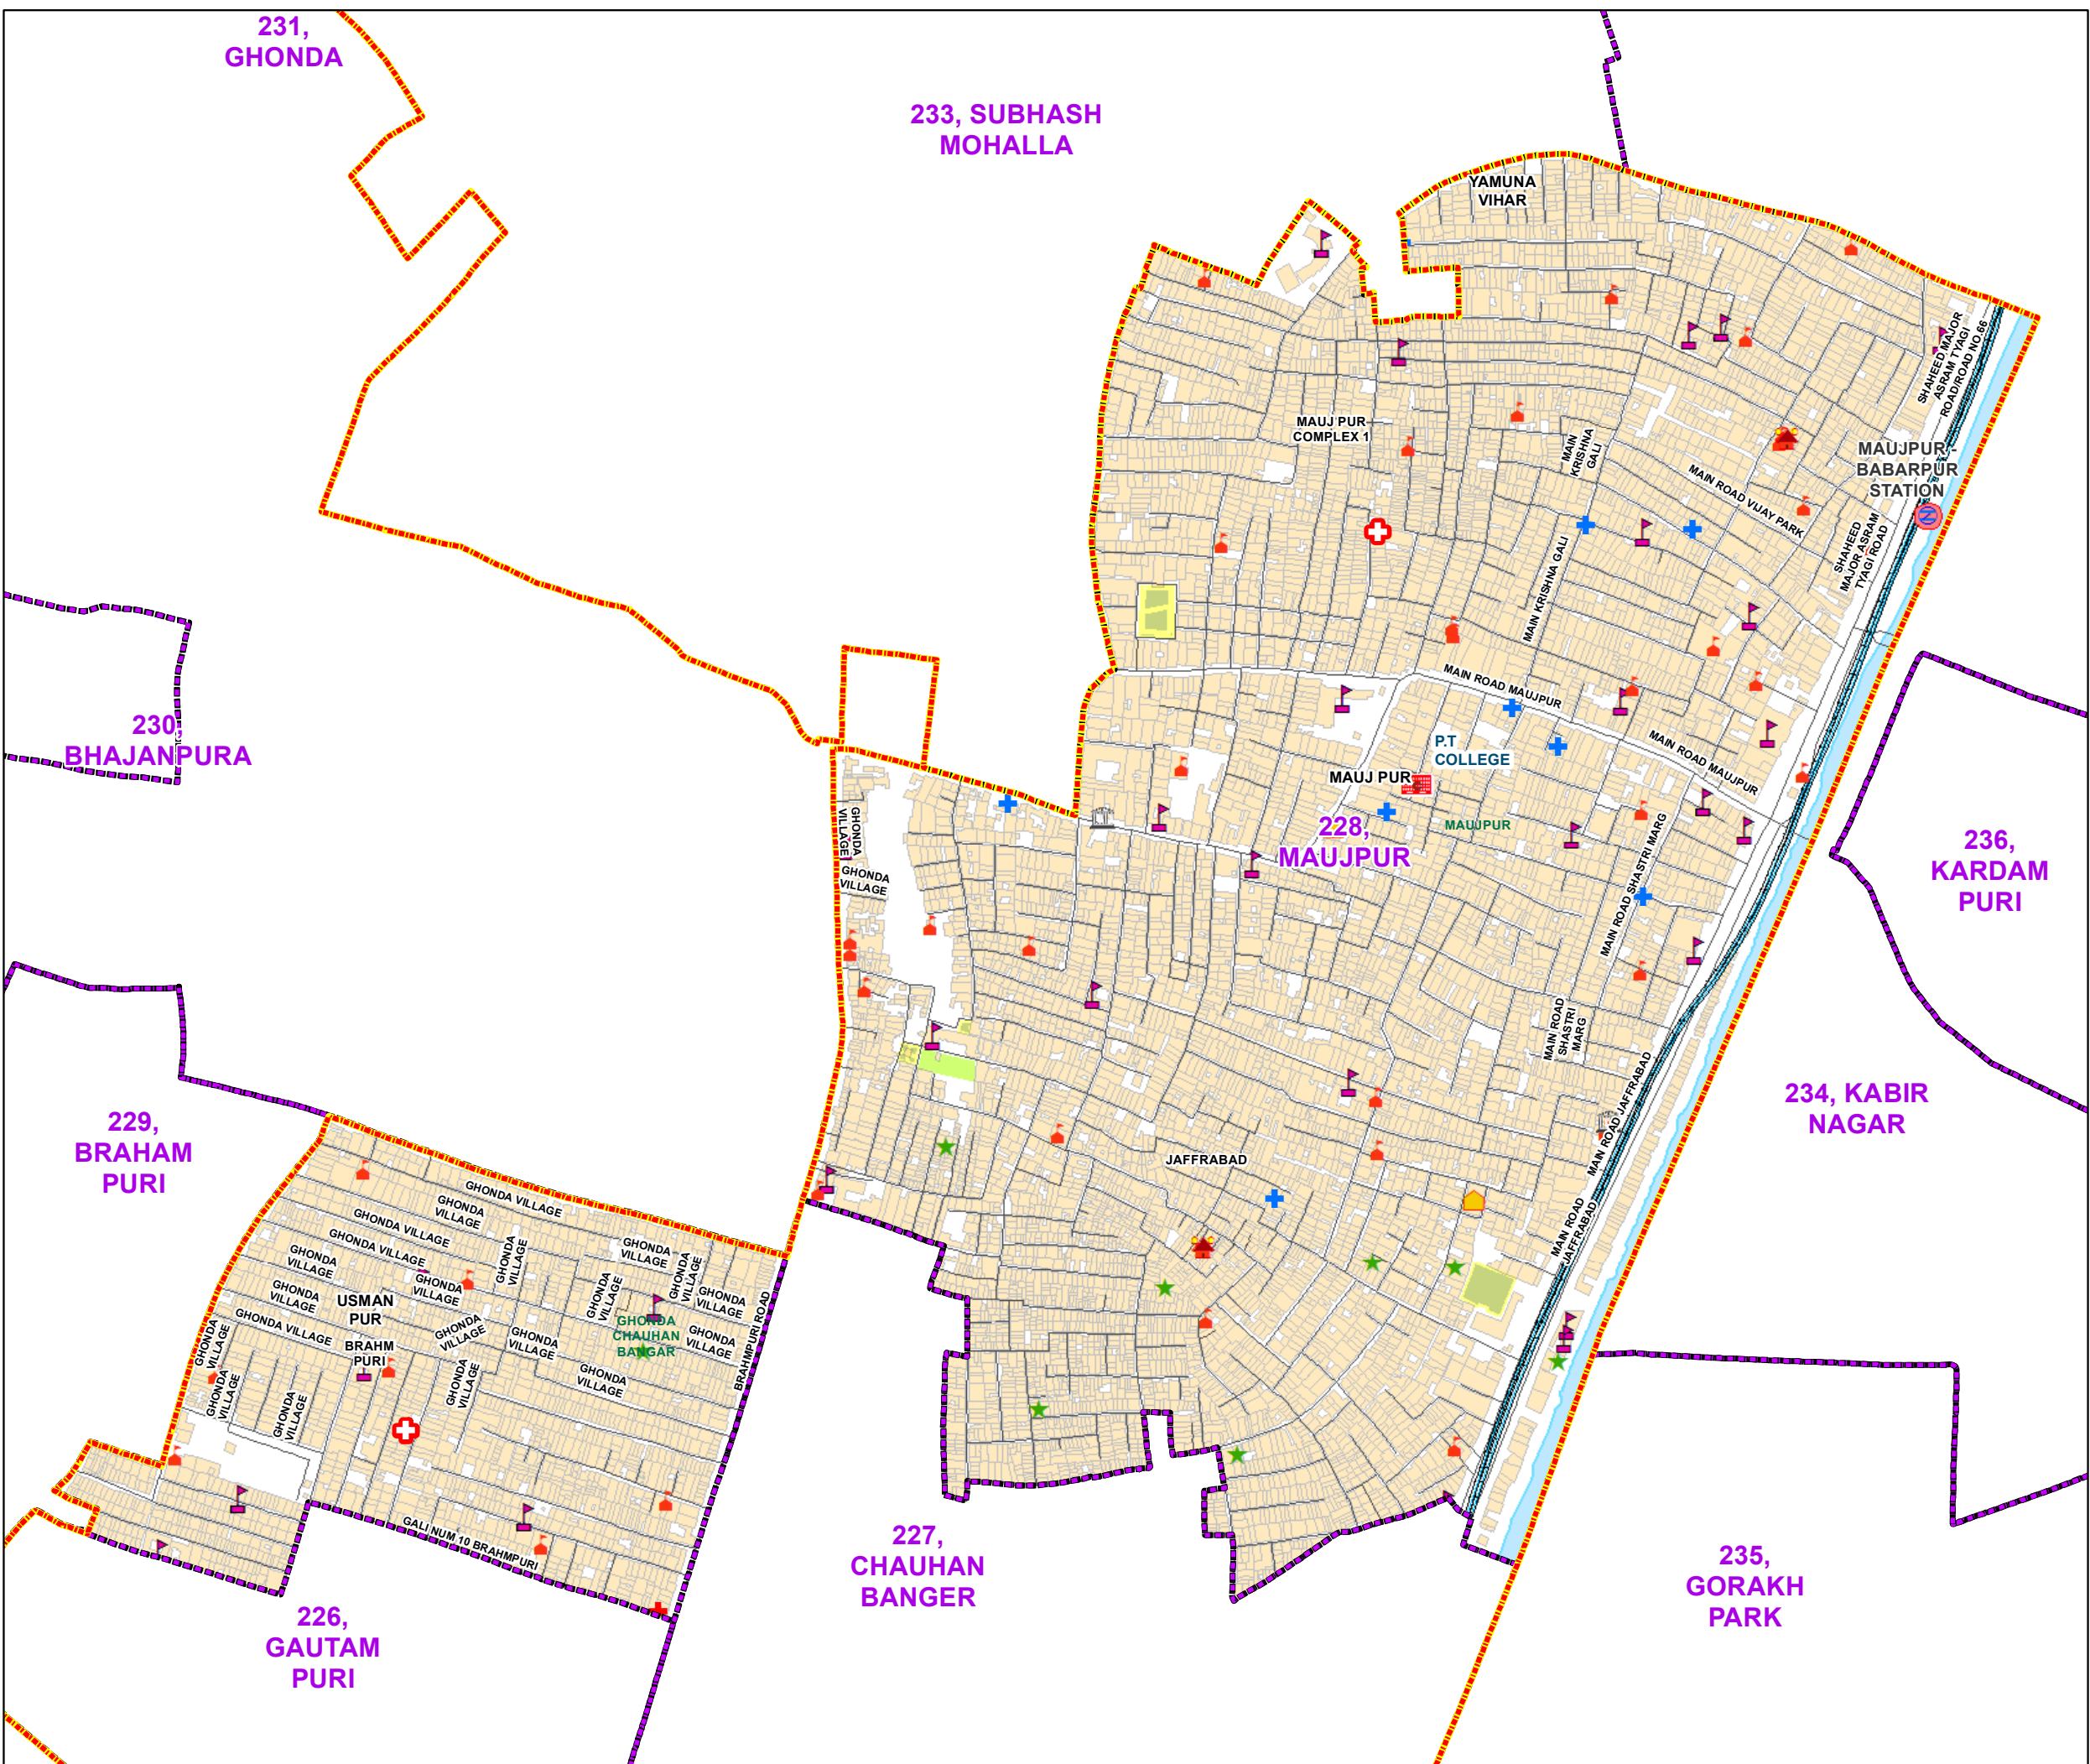

WARD NO.- 228, MAUJPUR

प्रतिबंधित
केवल विभागीय प्रयोग हेतु
निर्यात के लिए नहीं

**RESTRICTED
FOR DEPARTMENTAL USE ONLY
NOT FOR EXPORT**

LEGEND

- | | |
|-----------------------|-----------------------|
| Health Centre | Gurudwara |
| Nursing Home | Bank |
| Primary Health Centre | Metro Line |
| Dispensary | Railway Line |
| Govt Hospital | Road |
| Petrol Pump | Village Boundary |
| Church | Ward Boundary |
| Community Center | Assembly Boundary |
| Metro Station | Sub-Division Boundary |
| ATM | District Boundary |
| Mosque | Buildings |
| College | Canal Bank |
| Barat Ghar | Play Ground |
| Police Station | Pond |
| Cinema Hall | Storm Water Drain |
| University | River Bank |
| Fire Station | Garden Parks |
| Temple | Stadium |
| School | |

Total Population - 63960
SC Population - 4461

1:5,430

For further details about this map, please contact

Geospatial Delhi Limited
(A Government of NCT of Delhi Company)
3rd Level, C- Wing, Vikas Bhawan-II,
Civil Lines, New Delhi - 110054
Website : www.gsdLorg.in

Disclaimer:
Reproduction in whole or part by any means is prohibited without
written permission of Geospatial Delhi Limited. Responsibility of
data validation lies with the department concerned.