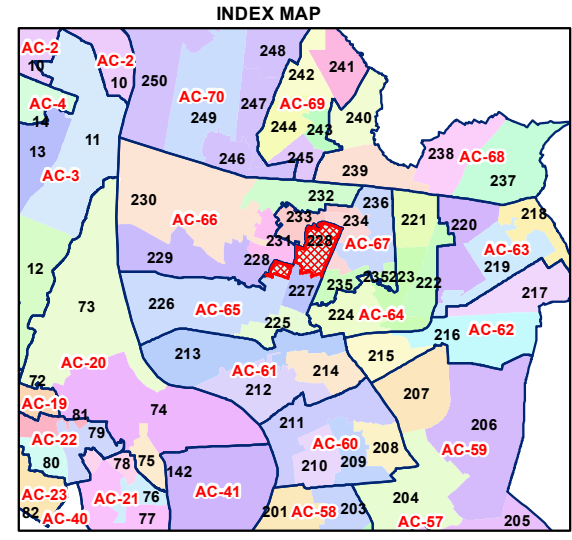

WARD NO.- 228, MAUJPUR

प्रतिबंधित
केवल विभागीय प्रयोग हेतु
निर्यात के लिए नहीं

**RESTRICTED
FOR DEPARTMENTAL USE ONLY
NOT FOR EXPORT**

LEGEND

- | | |
|-----------------------|-----------------------|
| Health Centre | Gurudwara |
| Nursing Home | Bank |
| Primary Health Centre | Metro Line |
| Dispensary | Railway Line |
| Govt Hospital | Road |
| Petrol Pump | Village Boundary |
| Church | Ward Boundary |
| Community Center | Assembly Boundary |
| Metro Station | Sub-Division Boundary |
| ATM | District Boundary |
| Mosque | Buildings |
| College | Canal Bank |
| Barat Ghar | Play Ground |
| Police Station | Pond |
| Cinema Hall | Storm Water Drain |
| University | River Bank |
| Fire Station | Garden Parks |
| Temple | Stadium |
| School | |

Total Population - 63960
SC Population - 4461

1:5,430

For further details about this map, please contact

Geospatial Delhi Limited
(A Government of NCT of Delhi Company)
3rd Level, C- Wing, Vikas Bhawan-II,
Civil Lines, New Delhi - 110054
Website : www.gsdLorg.in