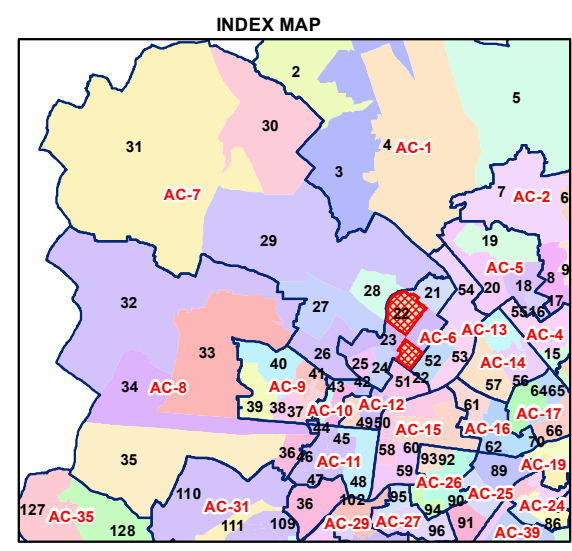

WARD NO.- 22, ROHINI-B

प्रतिबंधित
केवल विभागीय प्रयोग हेतु
निर्यात के लिए नहीं

RESTRICTED
FOR DEPARTMENTAL USE ONLY
NOT FOR EXPORT

LEGEND

	Health Centre		Gurudwara
	Nursing Home		Bank
	Primary Health Centre		Metro Line
	Dispensary		Railway Line
	Govt Hospital		Road
	Petrol Pump		Village Boundary
	Church		Ward Boundary
	Community Center		Assembly Boundary
	Metro Station		Sub-Division Boundary
	ATM		District Boundary
	Mosque		Buildings
	College		Canal Bank
	Barat Ghar		Play Ground
	Police Station		Pond
	Cinema Hall		River Bank
	University		Garden Parks
	Fire Station		Stadium
	Temple		
	School		

Total Population - 60621
SC Population - 2939

1:13,660

For further details about this map, please contact

Geospatial Delhi Limited
(A Government of NCT of Delhi Company)
3rd Level, C- Wing, Vikas Bhawan-II,
Civil Lines, New Delhi - 110054
Website : www.gsdLorg.in