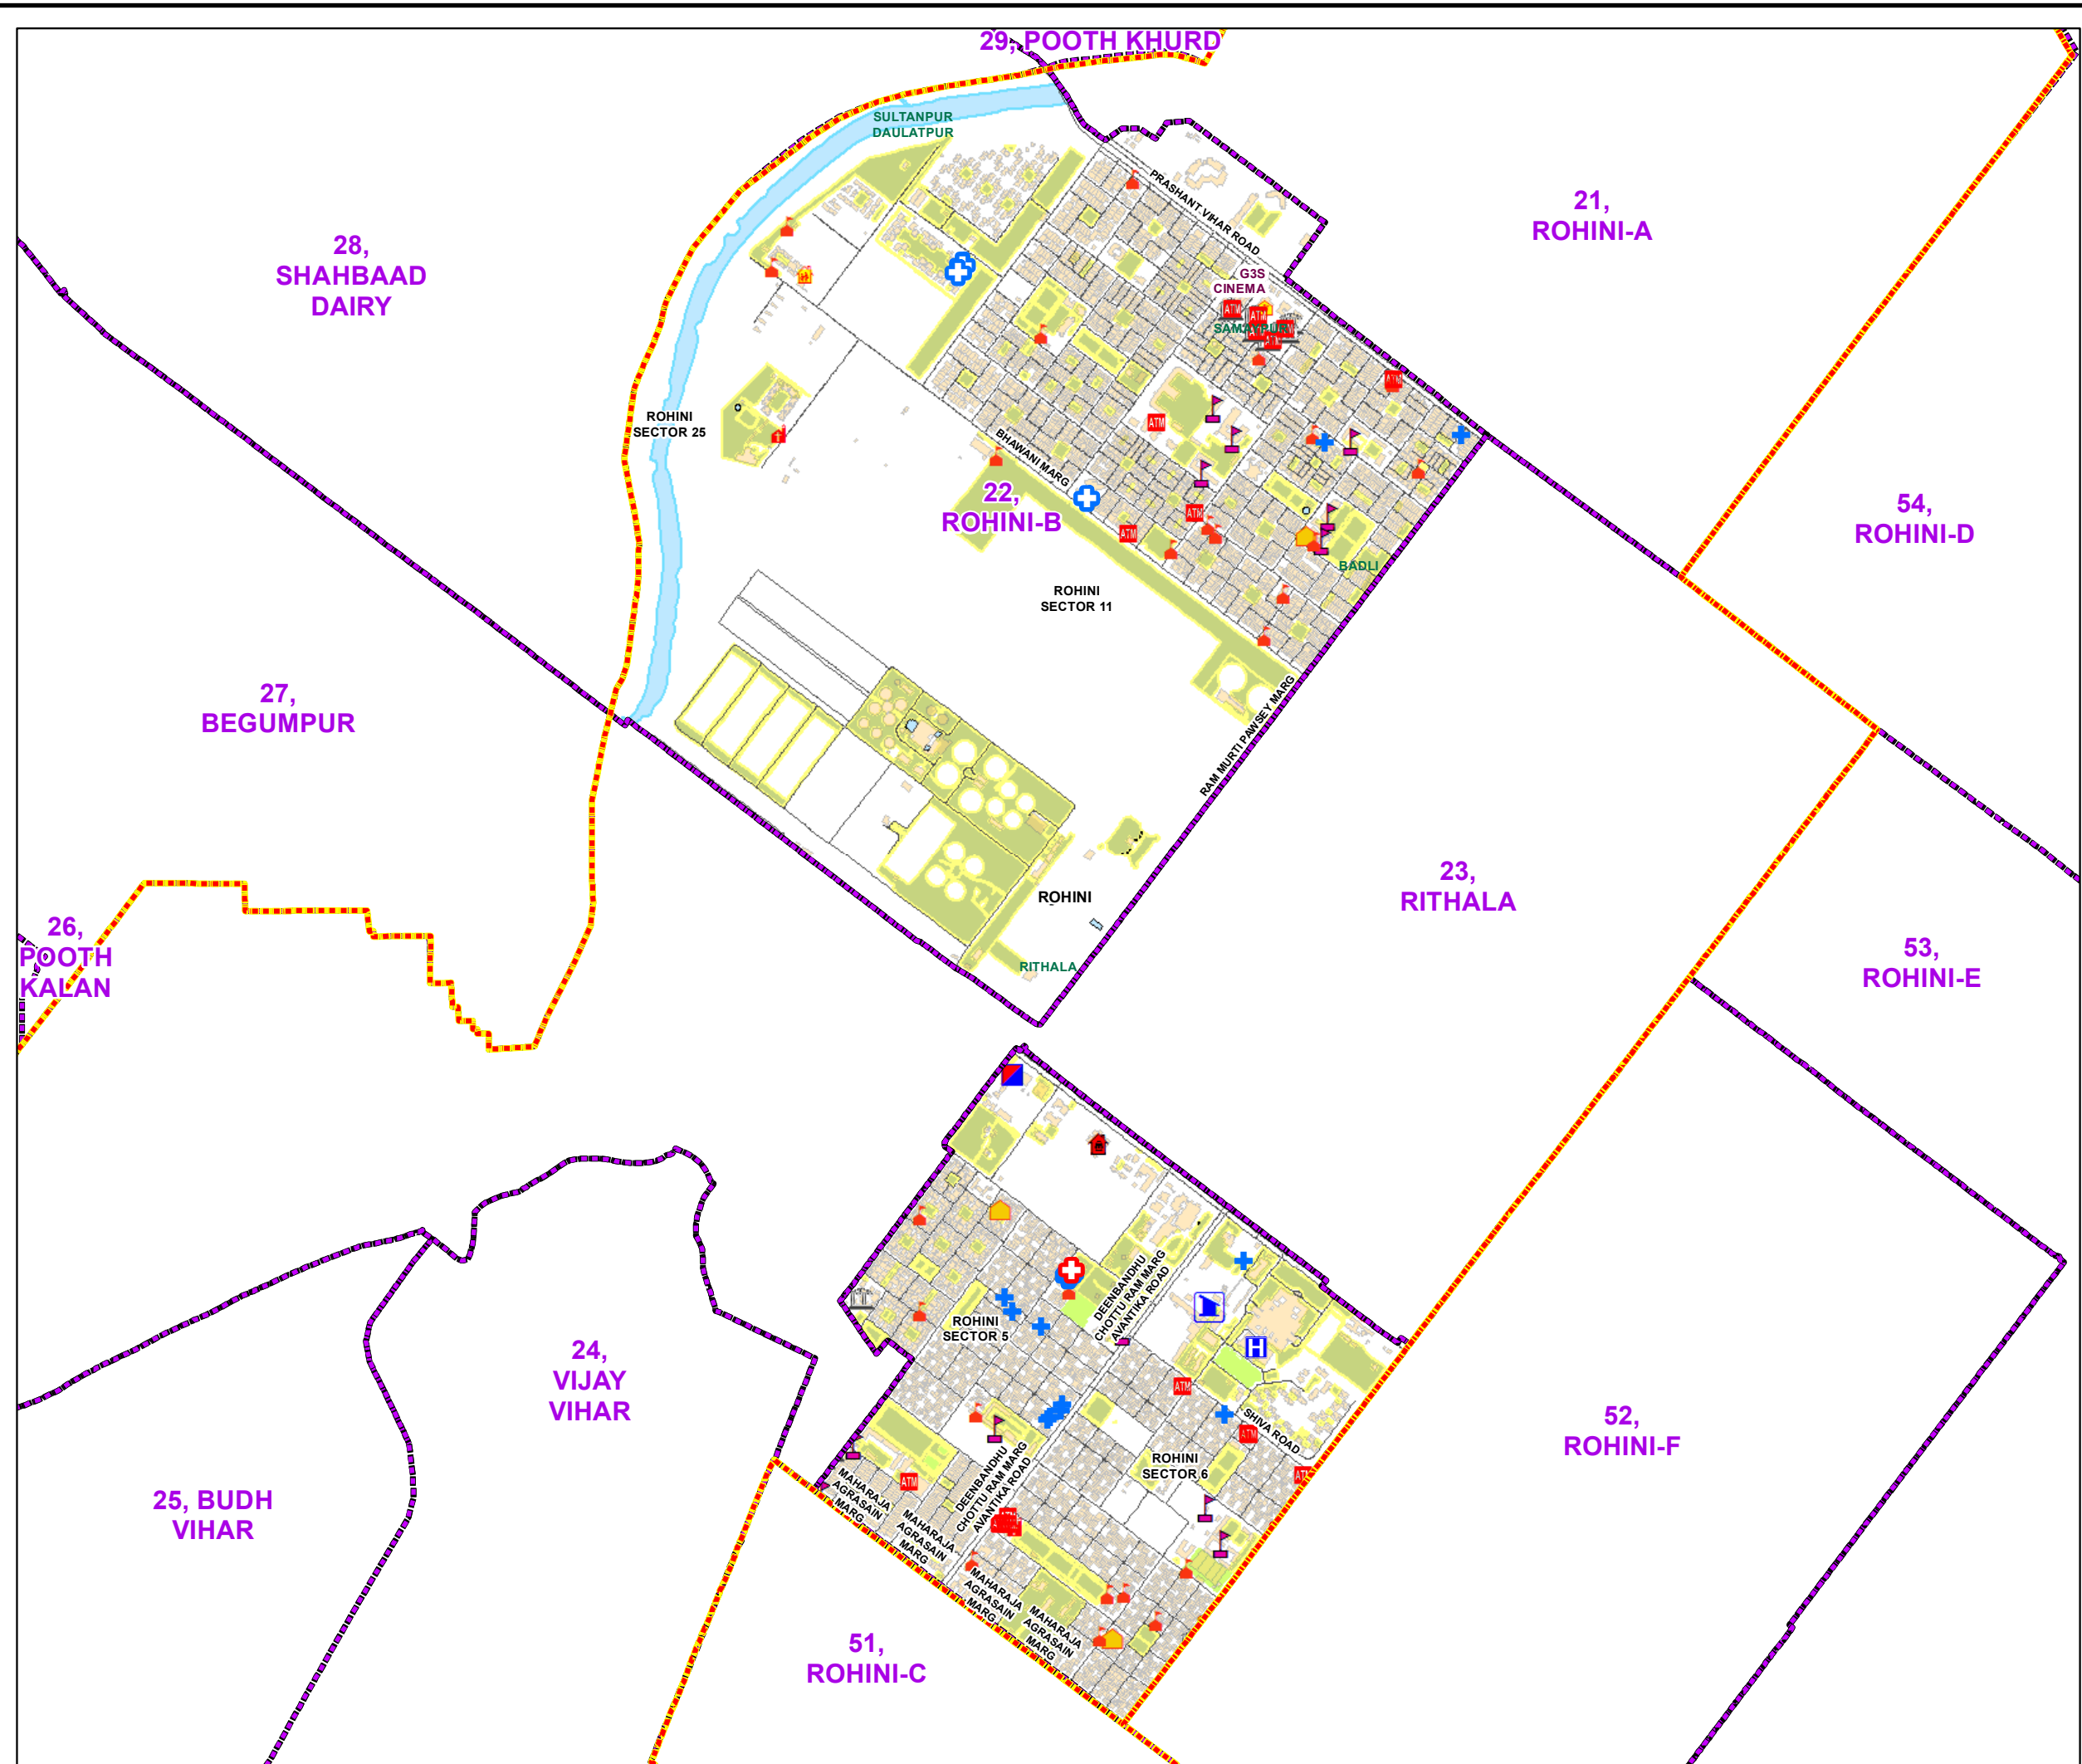

WARD NO.- 22, ROHINI-B

प्रतिबंधित
केवल विभागीय प्रयोग हेतु
निर्यात के लिए नहीं

RESTRICTED
FOR DEPARTMENTAL USE ONLY
NOT FOR EXPORT

LEGEND

	Health Centre		Gurudwara
	Nursing Home		Bank
	Primary Health Centre		Metro Line
	Dispensary		Railway Line
	Govt Hospital		Road
	Petrol Pump		Village Boundary
	Church		Ward Boundary
	Community Center		Assembly Boundary
	Metro Station		Sub-Division Boundary
	ATM		District Boundary
	Mosque		Buildings
	College		Canal Bank
	Barat Ghar		Play Ground
	Police Station		Pond
	Cinema Hall		River Bank
	University		Garden Parks
	Fire Station		Stadium
	Temple		
	School		

Total Population - 60621
SC Population - 2939

1:13,660

For further details about this map, please contact

Geospatial Delhi Limited
(A Government of NCT of Delhi Company)
3rd Level, C- Wing, Vikas Bhawan-II,
Civil Lines, New Delhi - 110054
Website : www.gsdLorg.in

Disclaimer:
Reproduction in whole or part by any means is prohibited without
written permission of Geospatial Delhi Limited Responsibility of
data validation lies with the department concerned.