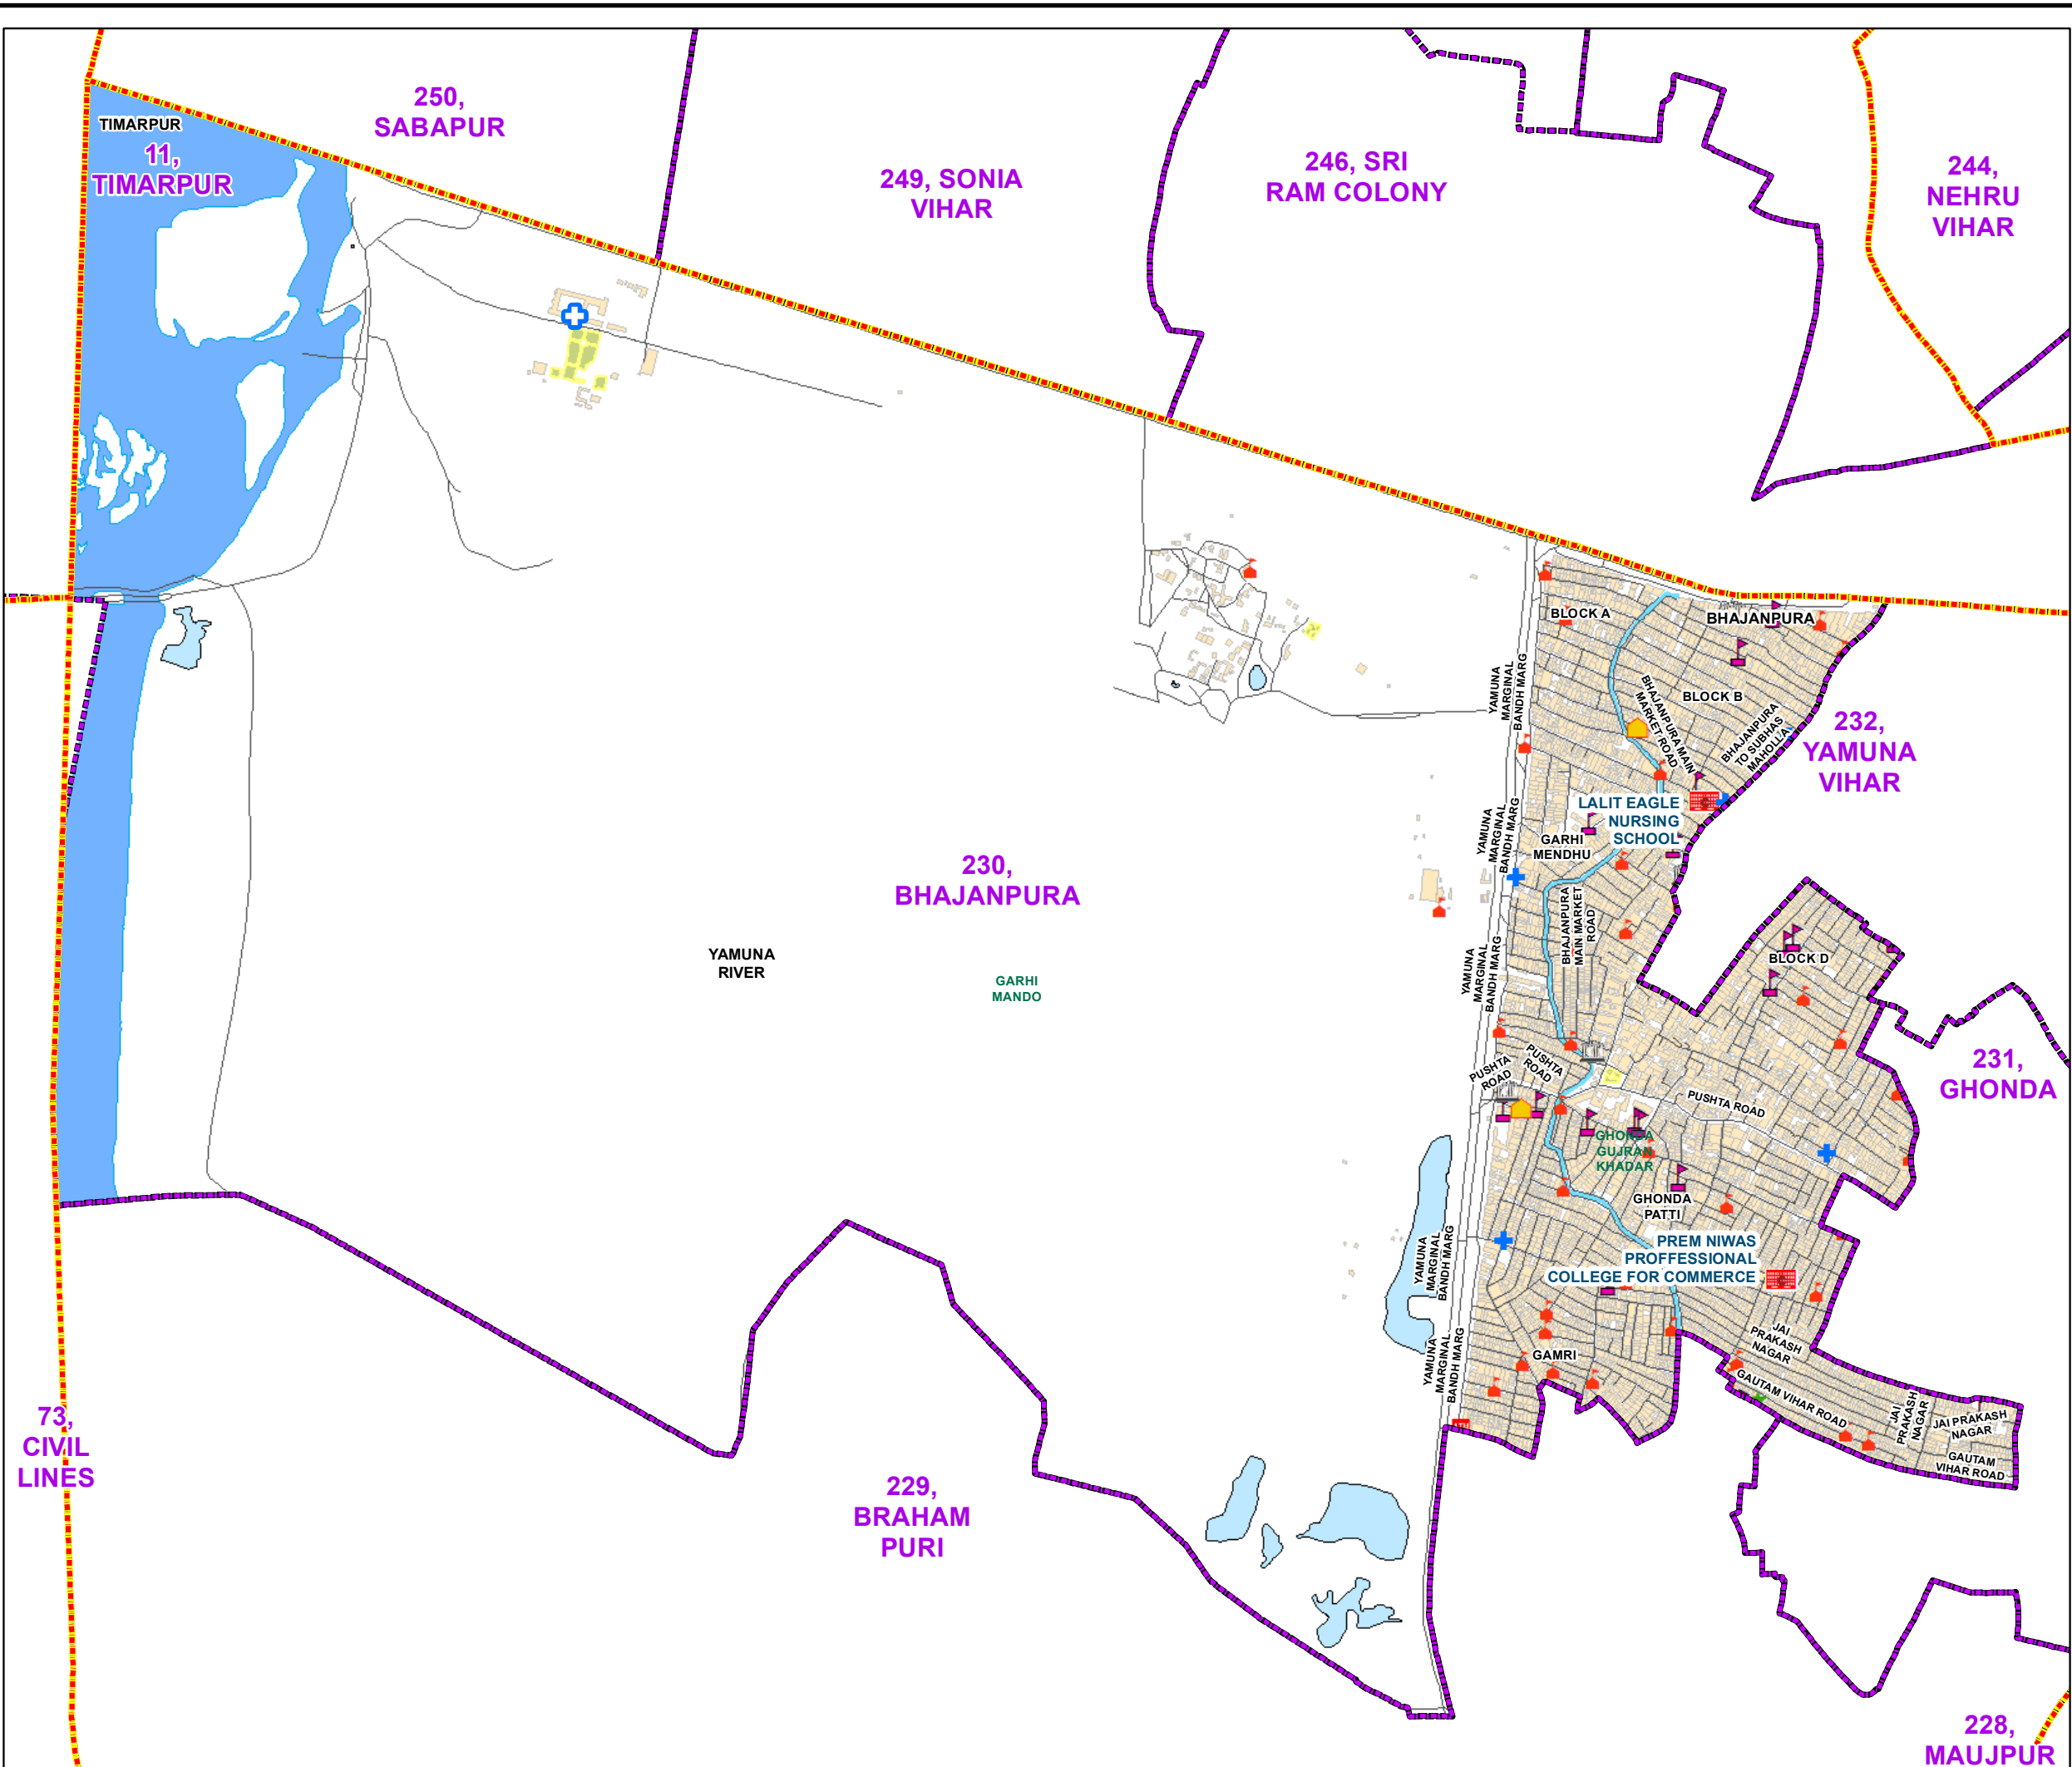

# WARD NO.- 230, BHAJANPURA

**Geospatial DELHI LIMITED**  
 (A Govt. of NCT of Delhi Company)  
 DELHI GOVERNMENT  
 TEAM DELHI MARKING THROUGH MAPVIEW

प्रतिबन्धित  
केवल विभागीय प्रयोग हेतु  
निर्यात के लिए नहीं

### LEGEND

	Health Centre		Gurudwara
	Nursing Home		Bank
	Primary Health Centre		Metro Line
	Dispensary		Railway Line
	Govt Hospital		Road
	Petrol Pump		Village Boundary
	Church		Ward Boundary
	Community Center		Assembly Boundary
	Metro Station		Sub-Division Boundary
	ATM		District Boundary
	Mosque		Buildings
	College		Canal Bank
	Barat Ghar		Play Ground
	Police Station		Pond
	Cinema Hall		Storm Water Drain
	University		River Bank
	Fire Station		Garden Parks
	Temple		Stadium
	School		

Total Population - 57248  
 SC Population - 9295

1:10,580

For further details about this map, please contact

Geospatial Delhi Limited  
 (A Government of NCT of Delhi Company)  
 3rd Level, C- Wing, Vikas Bhawan-II,  
 Civil Lines, New Delhi - 110054  
 Website : [www.gsdLorg.in](http://www.gsdLorg.in)