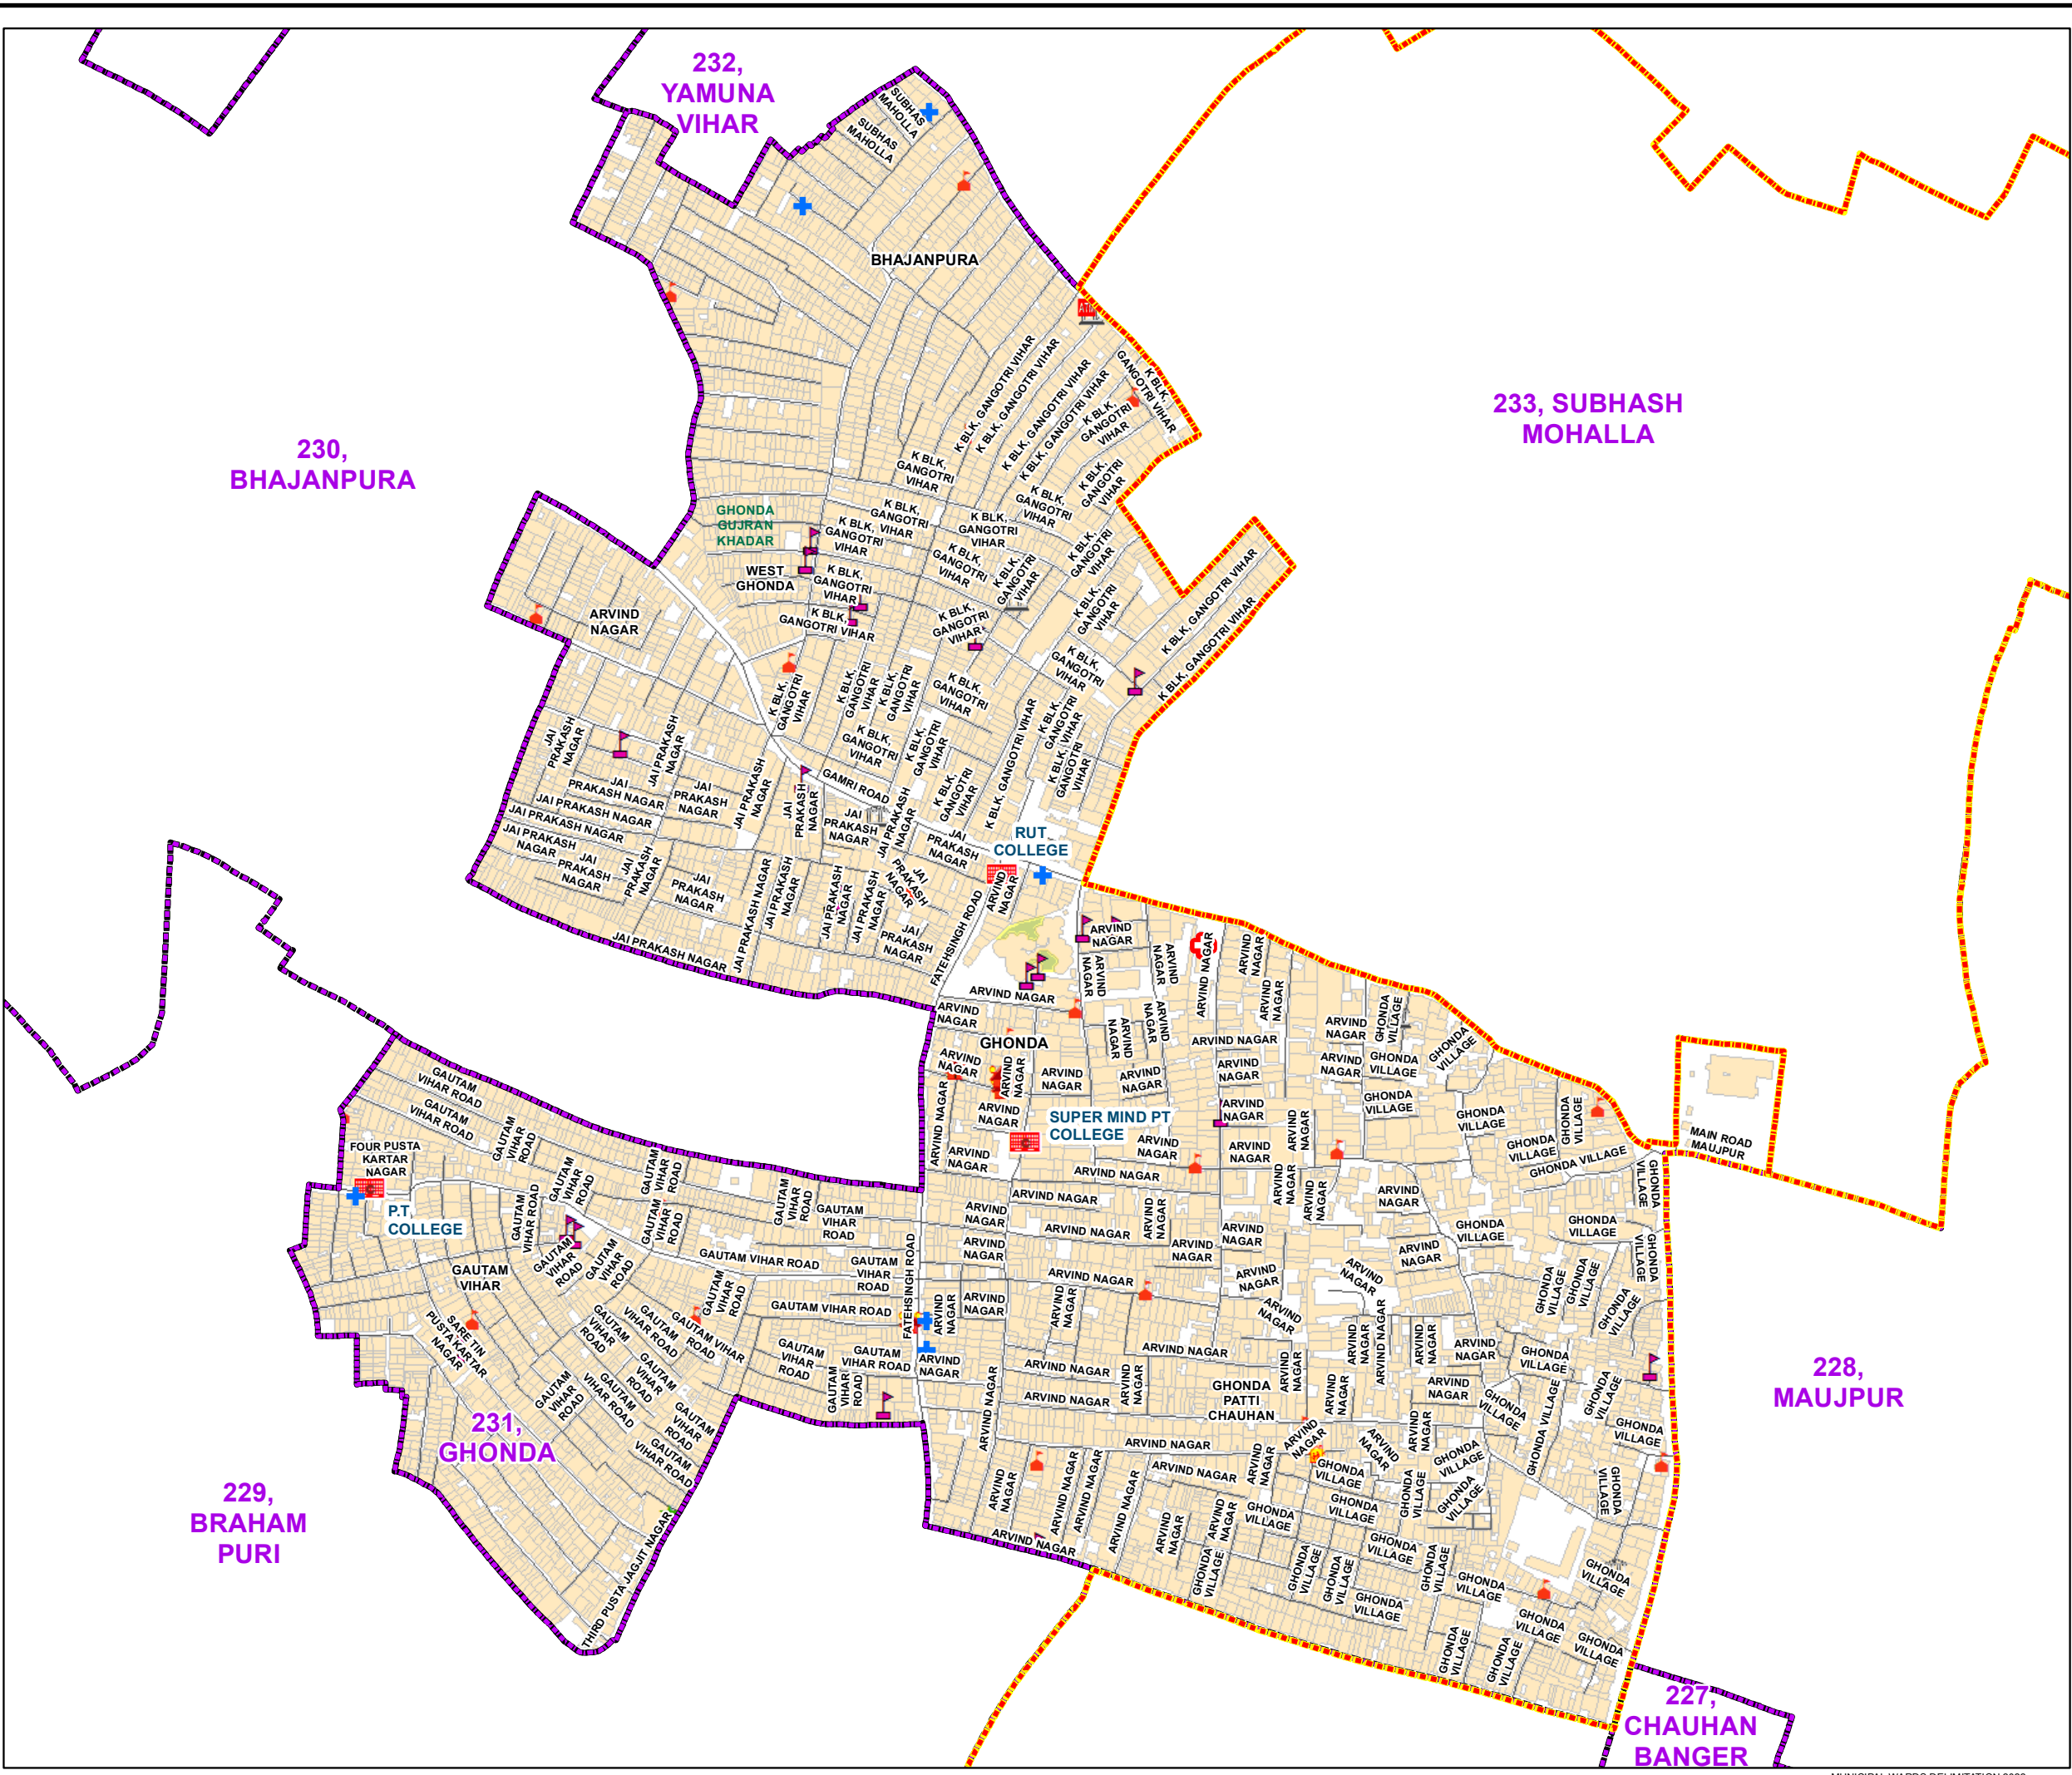

WARD NO.- 231, GHONDA

प्रतिबंधित
 केवल विभागीय प्रयोग हेतु
 निर्यात के लिए नहीं

RESTRICTED
 FOR DEPARTMENTAL USE ONLY
 NOT FOR EXPORT

LEGEND

	Health Centre		Gurdwara
	Nursing Home		Bank
	Primary Health Centre		Metro Line
	Dispensary		Railway Line
	Govt Hospital		Road
	Petrol Pump		Village Boundary
	Church		Ward Boundary
	Community Center		Assembly Boundary
	Metro Station		Sub-Division Boundary
	ATM		District Boundary
	Mosque		Buildings
	College		Canal Bank
	Barat Ghar		Play Ground
	Police Station		Pond
	Cinema Hall		Storm Water Drain
	University		River Bank
	Fire Station		Garden Parks
	Temple		Stadium
	School		

Total Population - 65273
 SC Population - 10923

1:4,740

For further details about this map, please contact

Geospatial Delhi Limited
 (A Government of NCT of Delhi Company)
 3rd Level, C- Wing, Vikas Bhawan-II,
 Civil Lines, New Delhi - 110054
 Website : www.gsdLorg.in

Disclaimer:
 Reproduction in whole or part by any means is prohibited without
 written permission of Geospatial Delhi Limited. Responsibility of
 data validation lies with the department concerned.