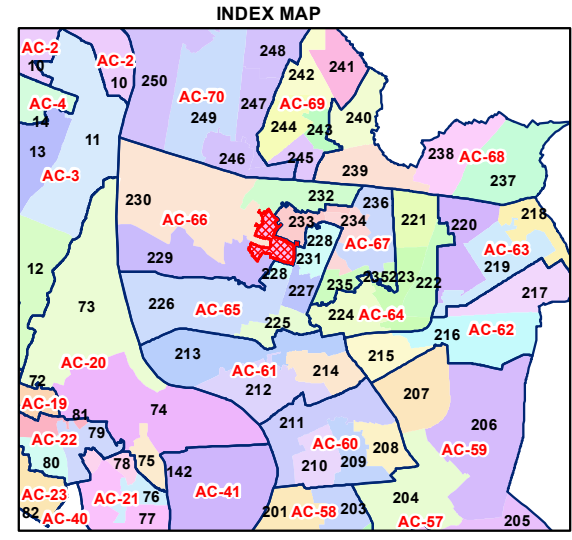

WARD NO.- 231, GHONDA

प्रतिबंधित
 केवल विभागीय प्रयोग हेतु
 निर्यात के लिए नहीं

RESTRICTED
 FOR DEPARTMENTAL USE ONLY
 NOT FOR EXPORT

LEGEND

	Health Centre		Gurdwara
	Nursing Home		Bank
	Primary Health Centre		Metro Line
	Dispensary		Railway Line
	Govt Hospital		Road
	Petrol Pump		Village Boundary
	Church		Ward Boundary
	Community Center		Assembly Boundary
	Metro Station		Sub-Division Boundary
	ATM		District Boundary
	Mosque		Buildings
	College		Canal Bank
	Barat Ghar		Play Ground
	Police Station		Pond
	Cinema Hall		Storm Water Drain
	University		River Bank
	Fire Station		Garden Parks
	Temple		Stadium
	School		

Total Population - 65273
 SC Population - 10923

1:4,740

For further details about this map, please contact

Geospatial Delhi Limited
 (A Government of NCT of Delhi Company)
 3rd Level, C- Wing, Vikas Bhawan-II,
 Civil Lines, New Delhi - 110054
 Website : www.gsdLorg.in