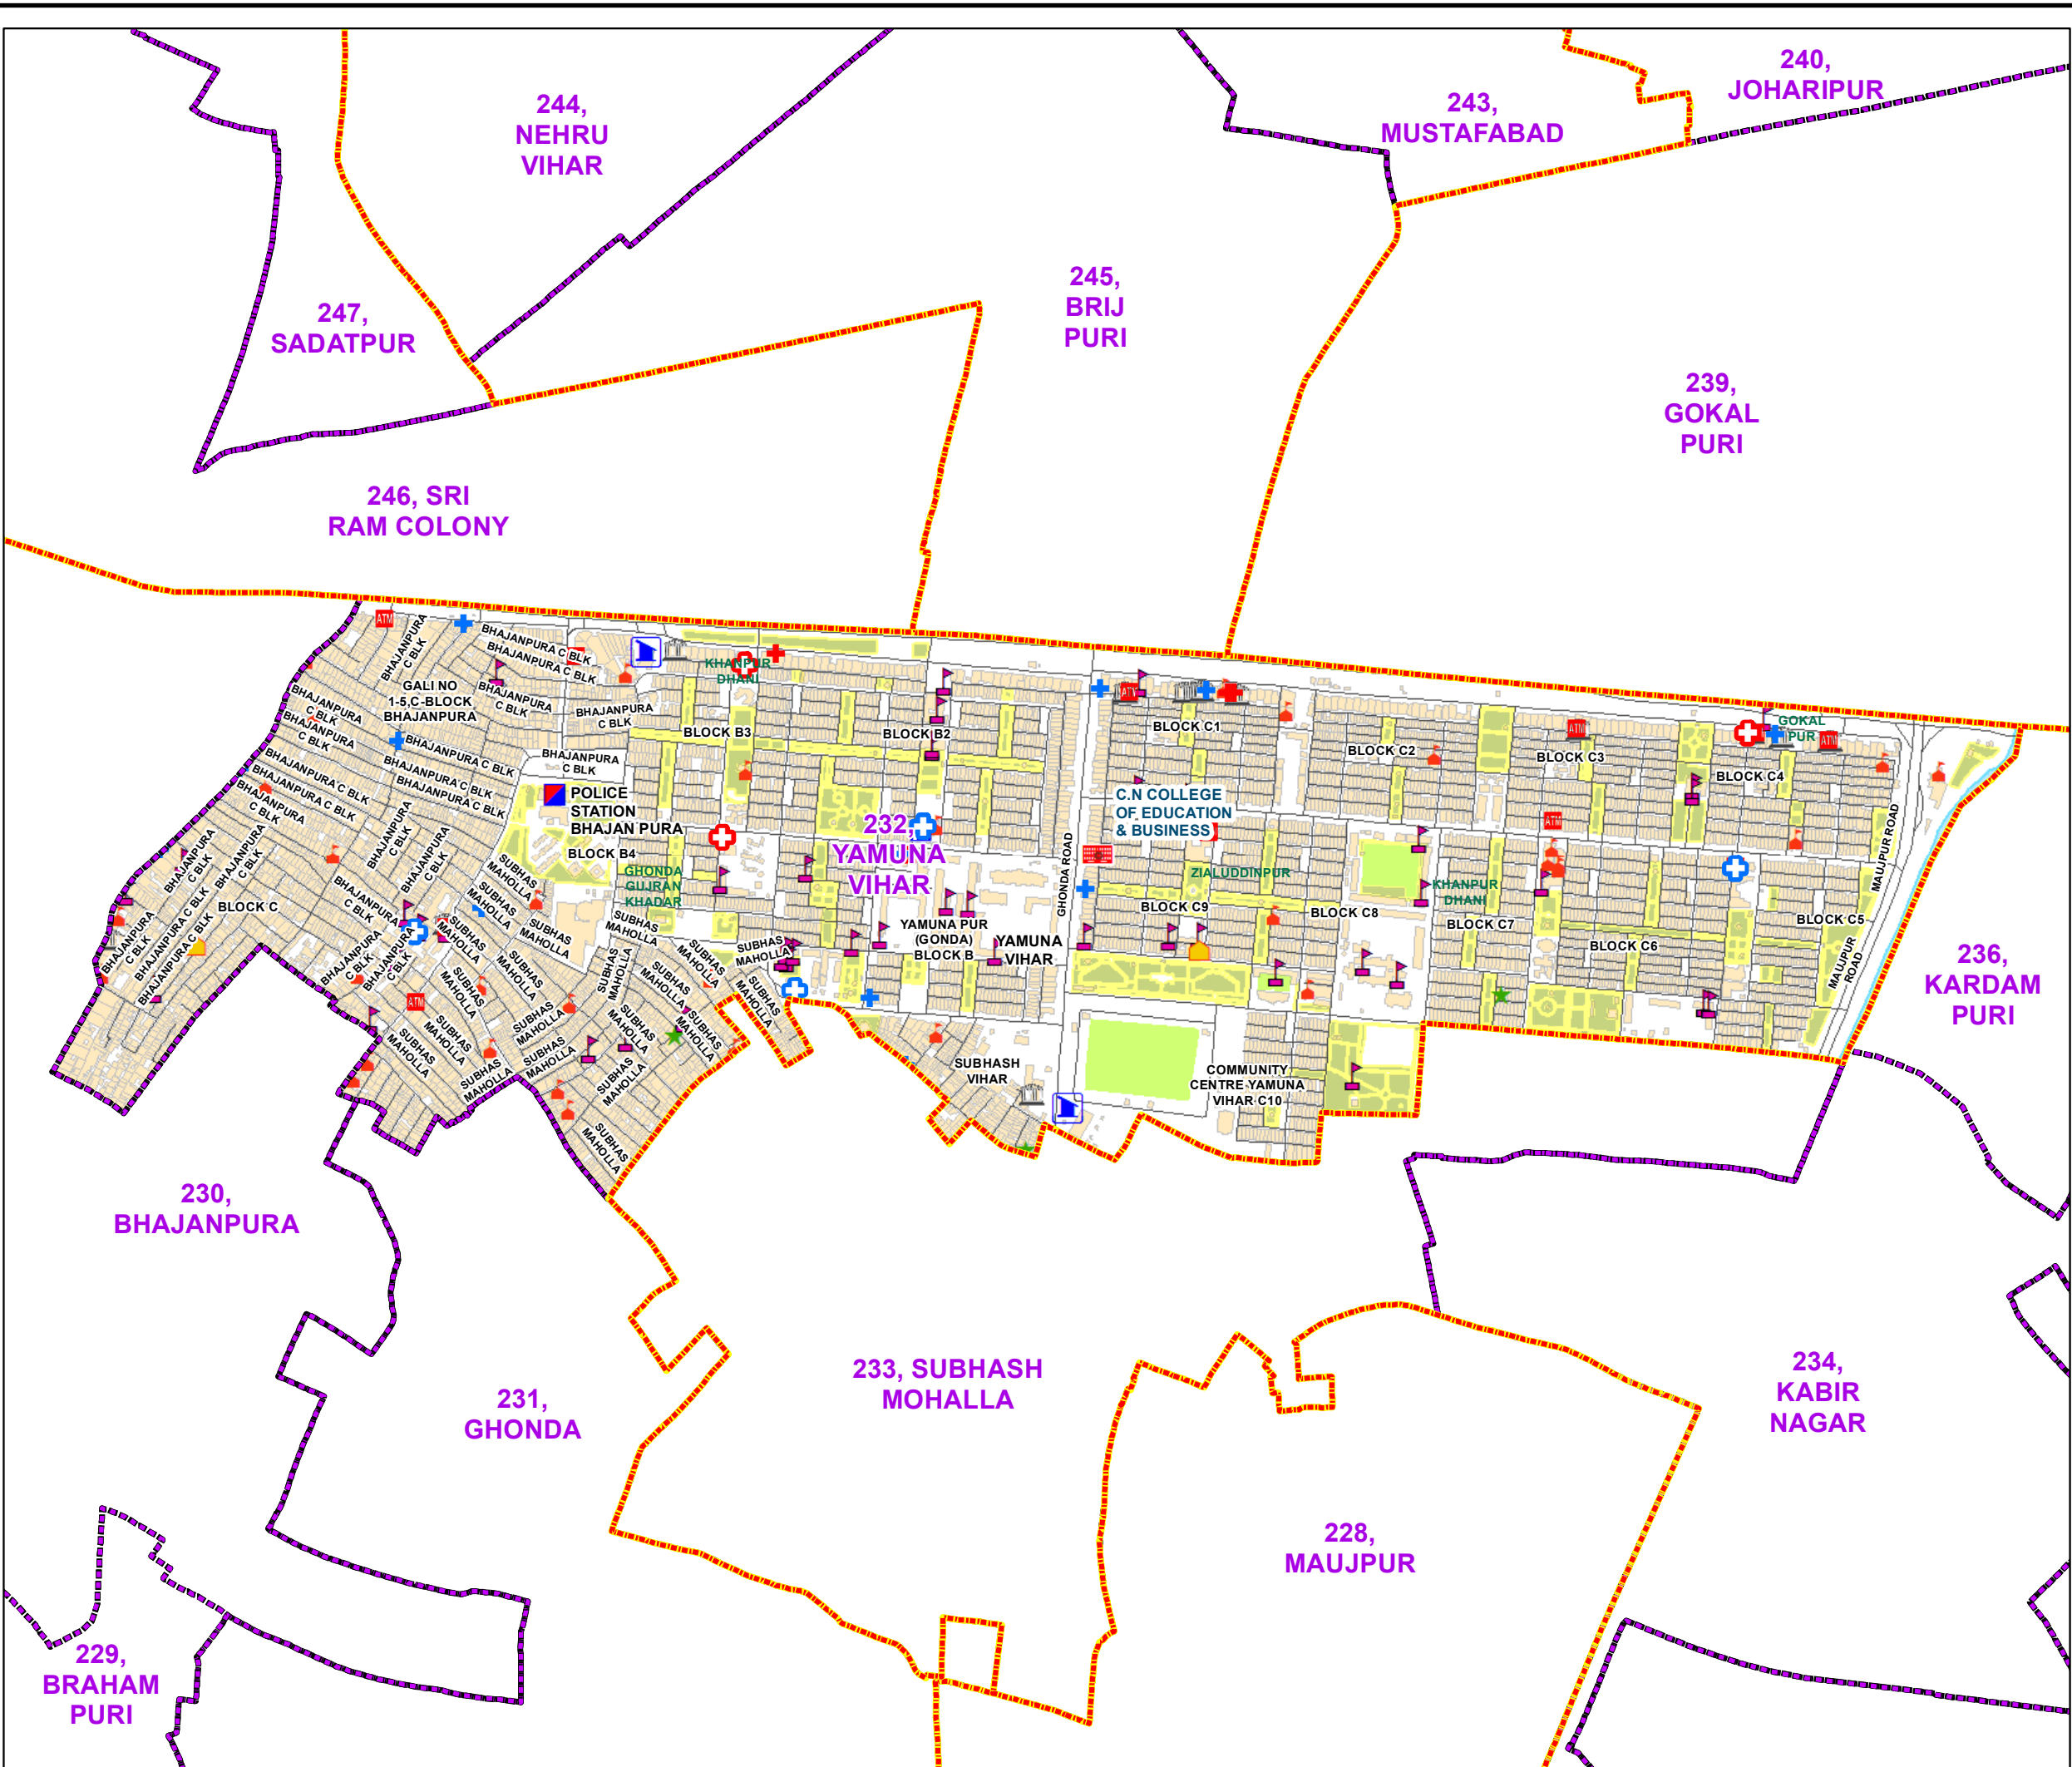

# WARD NO.- 232, YAMUNA VIHAR

प्रतिबंधित  
केवल विभागीय प्रयोग हेतु  
निर्यात के लिए नहीं

RESTRICTED  
FOR DEPARTMENTAL USE ONLY  
NOT FOR EXPORT

### LEGEND

+	Health Centre	+	Gurudwara
+	Nursing Home	+	Bank
+	Primary Health Centre	+	Metro Line
+	Dispensary	+	Railway Line
+	Govt Hospital	+	Road
+	Petrol Pump	+	Village Boundary
+	Church	+	Ward Boundary
+	Community Center	+	Assembly Boundary
+	Metro Station	+	Sub-Division Boundary
+	ATM	+	District Boundary
+	Mosque	+	Buildings
+	College	+	Canal Bank
+	Barat Ghar	+	Play Ground
+	Police Station	+	Pond
+	Cinema Hall	+	Storm Water Drain
+	University	+	River Bank
+	Fire Station	+	Garden Parks
+	Temple	+	Stadium
+	School		

Total Population - 53966  
 SC Population - 3791

1:8,500

For further details about this map, please contact  
 Geospatial Delhi Limited  
 (A Government of NCT of Delhi Company)  
 3rd Level, C- Wing, Vikas Bhawan-II,  
 Civil Lines, New Delhi - 110054  
 Website : [www.gsdLorg.in](http://www.gsdLorg.in)

© GOVERNMENT OF DELHI COPYRIGHT, 2012  
 Map Print Date- 13-10-2022