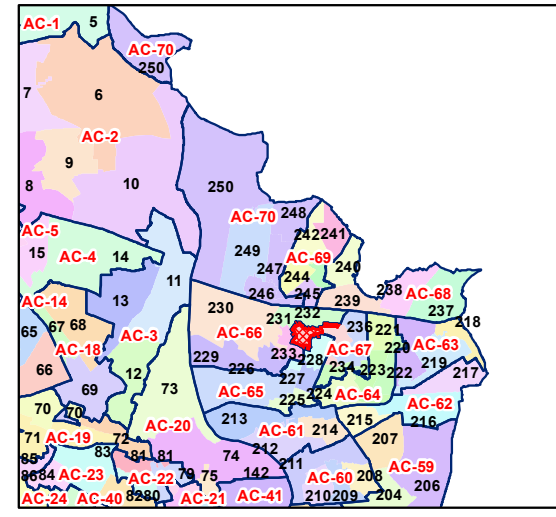

INDEX MAP

LEGEND

Health Centre	Gurudwara
Nursing Home	Bank
Primary Health Centre	Metro Line
Dispensary	Railway Line
Govt Hospital	Road
Petrol Pump	Village Boundary
Church	Ward Boundary
Community Center	Assembly Boundary
Metro Station	Sub-Division Boundary
ATM	District Boundary
Mosque	Buildings
College	Canal Bank
Barat Ghar	Play Ground
Police Station	Pond
Cinema Hall	Storm Water Drain
University	River Bank
Fire Station	Garden Parks
Temple	Stadium
School	

Total Population - 57209
SC Population - 2236

1:5,330

For further details about this map, please contact

Geospatial Delhi Limited
(A Government of NCT of Delhi Company)
3rd Level, C- Wing, Vikas Bhawan-II,
Civil Lines, New Delhi - 110054
Website : www.gsdLorg.in