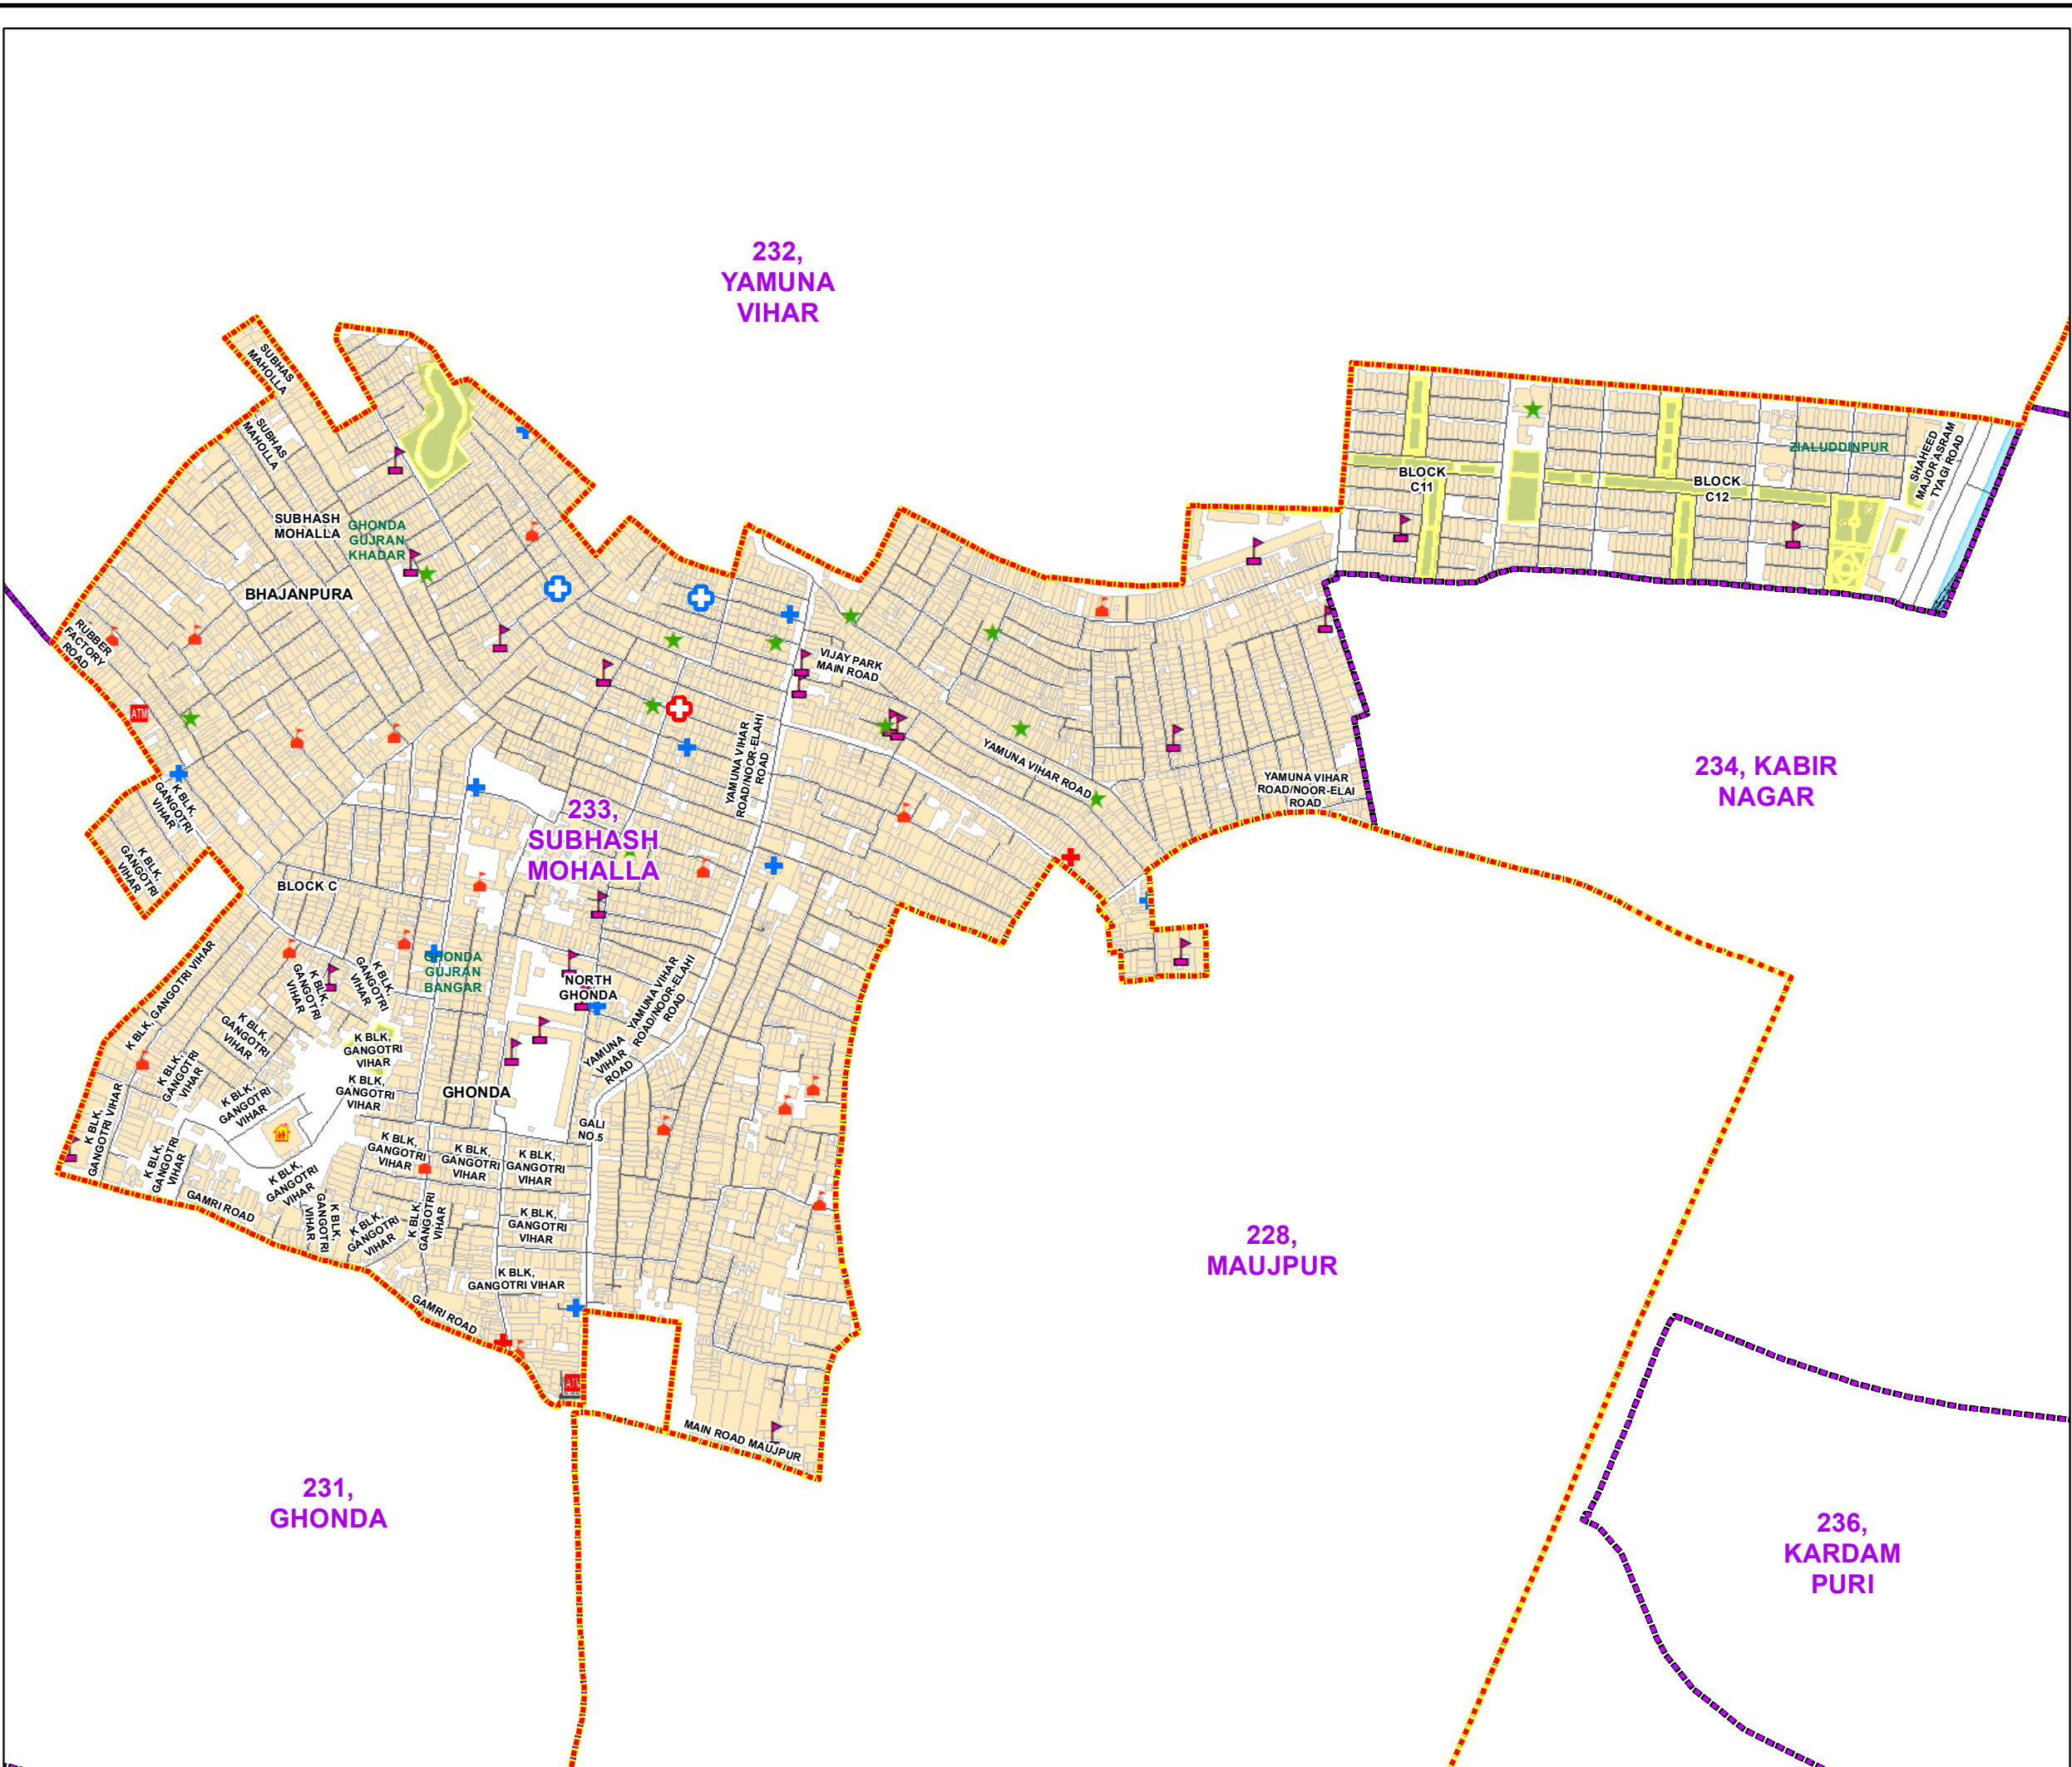

WARD NO.- 233, SUBHASH MOHALLA

232,
YAMUNA
VIHAR

233,
SUBHASH
MOHALLA

234, KABIR
NAGAR

228,
MAUJPUR

231,
GHONDA

236,
KARDAM
PURI

प्रतिबंधित
केवल विभागीय प्रयोग हेतु
निर्यात के लिए नहीं

**RESTRICTED
FOR DEPARTMENTAL USE ONLY
NOT FOR EXPORT**