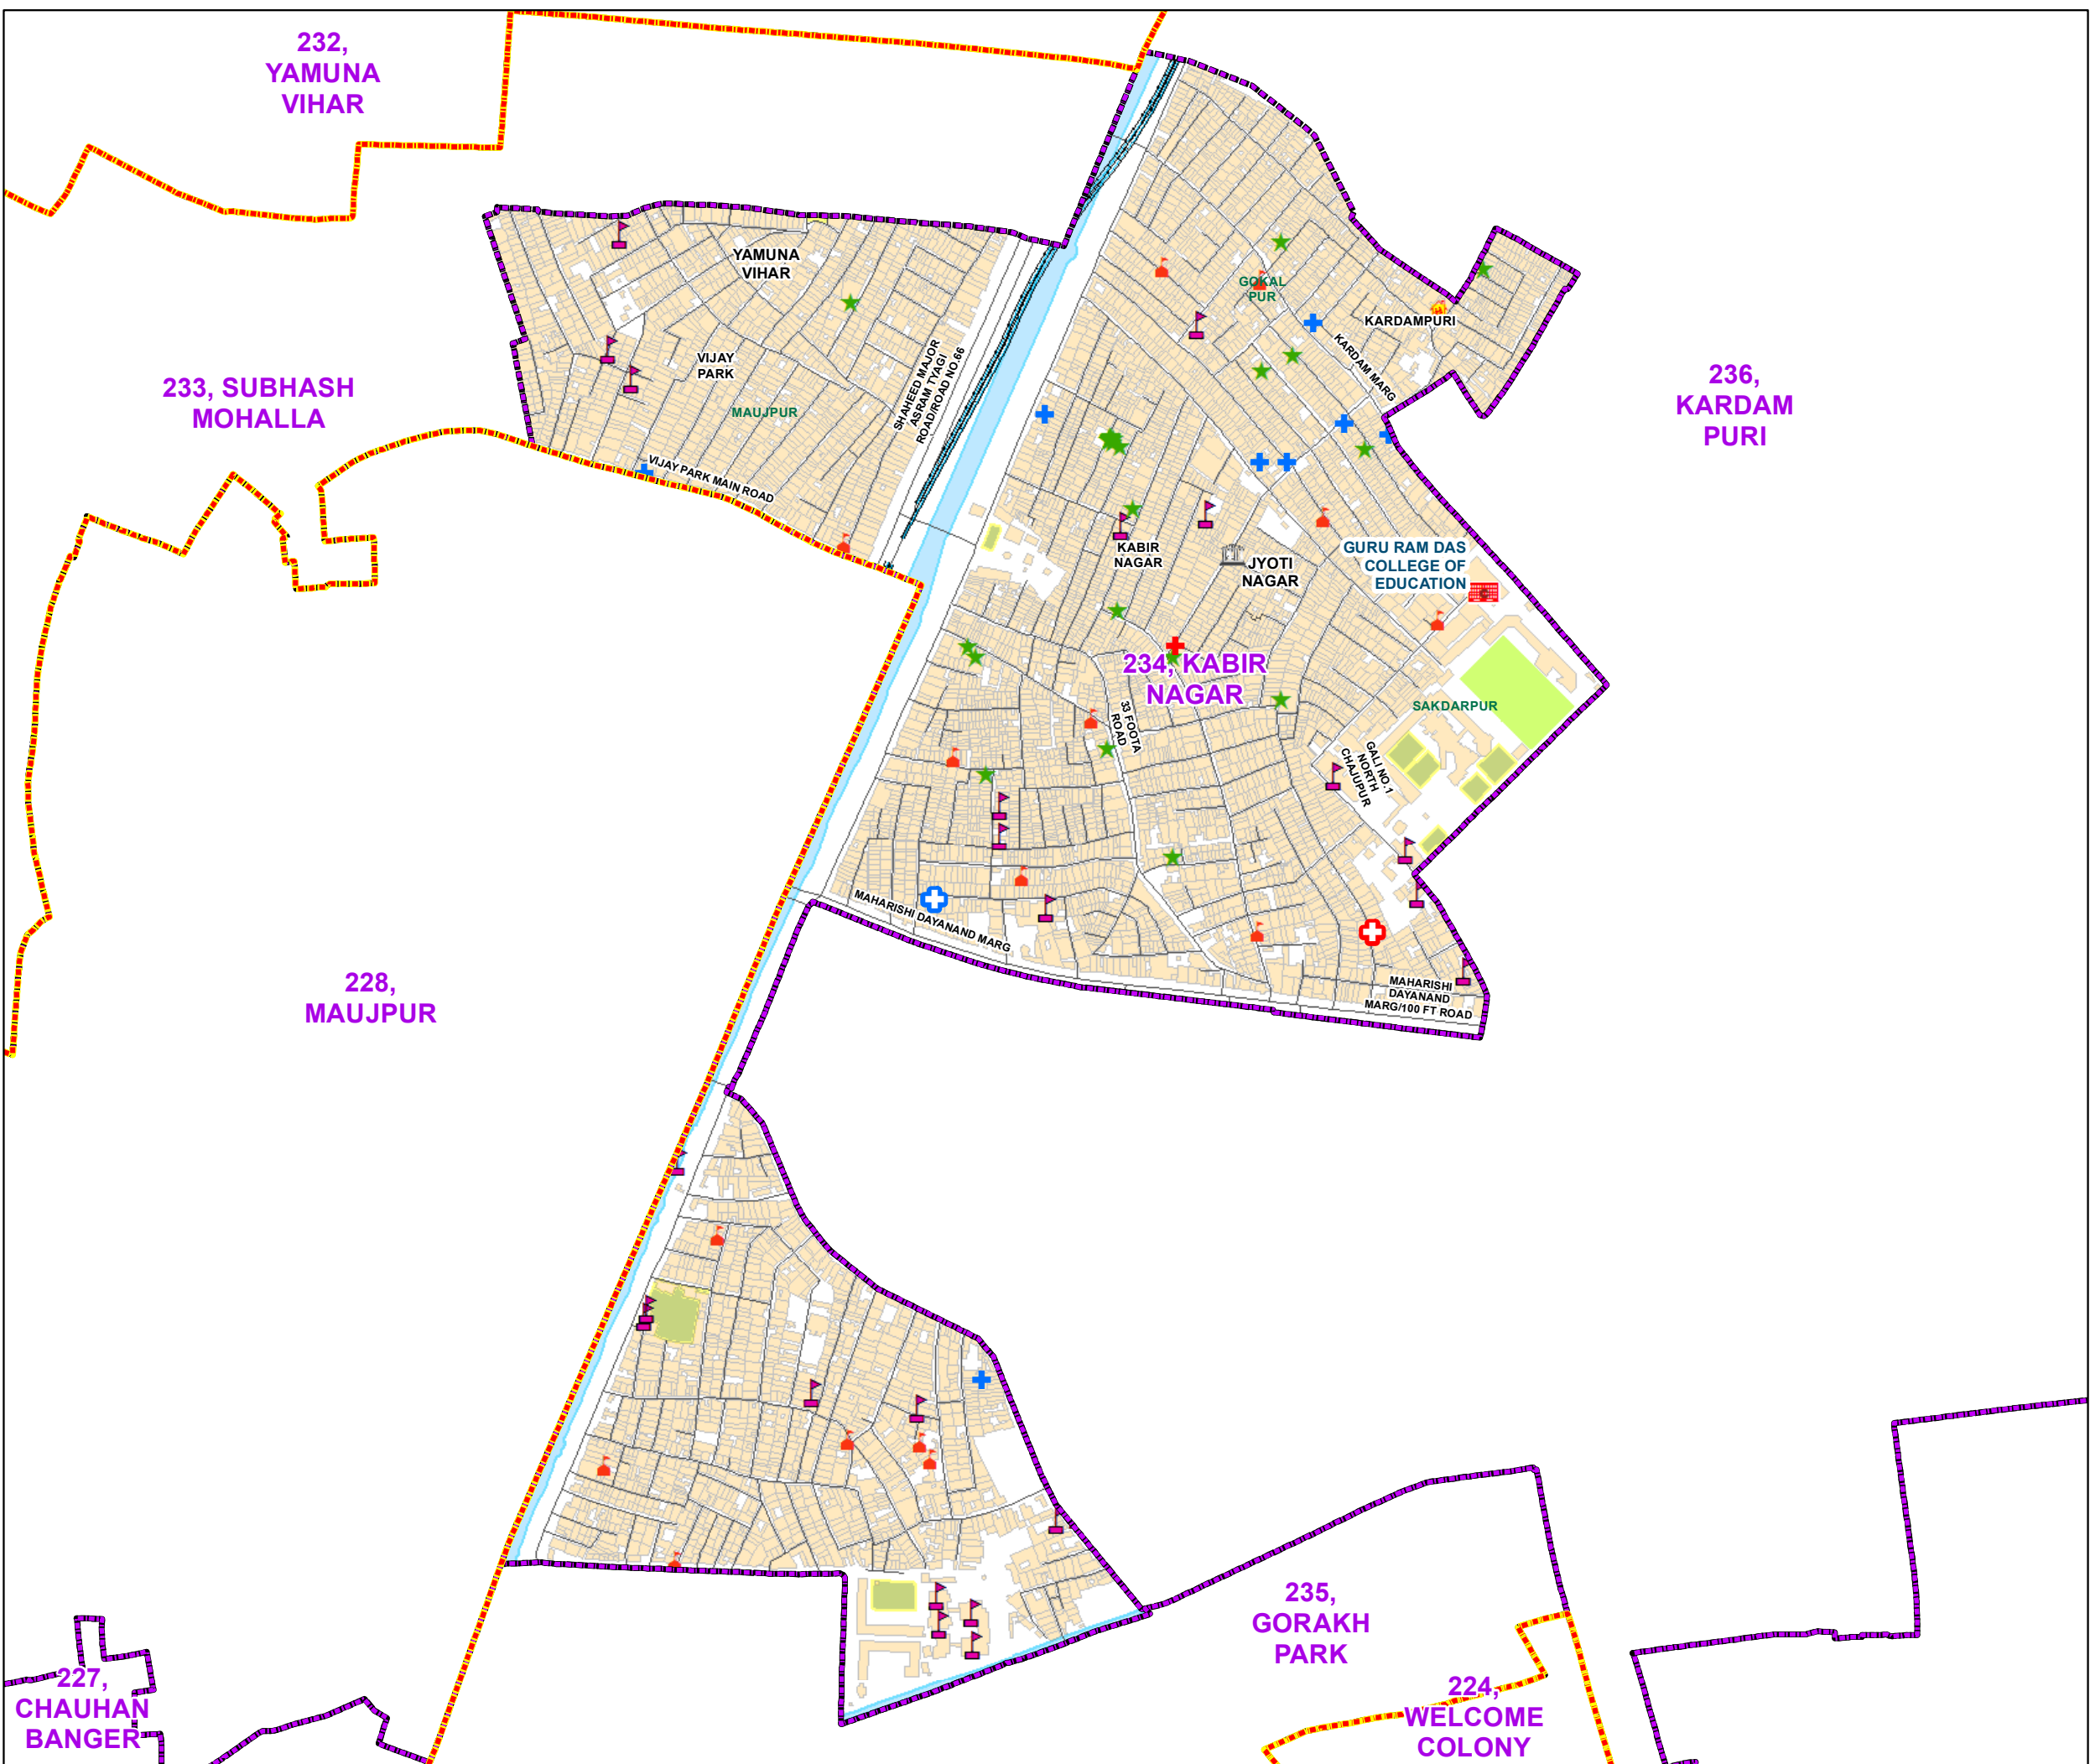

WARD NO.- 234, KABIR NAGAR

प्रतिलिखित
केवल विभागीय प्रयोग हेतु
निर्यात के लिए नहीं

**RESTRICTED
FOR DEPARTMENTAL USE ONLY
NOT FOR EXPORT**

LEGEND

	Health Centre		Gurudwara
	Nursing Home		Bank
	Primary Health Centre		Metro Line
	Dispensary		Railway Line
	Govt Hospital		Road
	Petrol Pump		Village Boundary
	Church		Ward Boundary
	Community Center		Assembly Boundary
	Metro Station		Sub-Division Boundary
	ATM		District Boundary
	Mosque		Buildings
	College		Canal Bank
	Barat Ghar		Play Ground
	Police Station		Pond
	Cinema Hall		Storm Water Drain
	University		River Bank
	Fire Station		Garden Parks
	Temple		Stadium
	School		

Total Population - 54811
SC Population - 4070

1:5,750

For further details about this map, please contact

Geospatial Delhi Limited
(A Government of NCT of Delhi Company)
3rd Level, C- Wing, Vikas Bhawan-II,
Civil Lines, New Delhi - 110054
Website : www.gsdLorg.in

Disclaimer:
Reproduction in whole or part by any means is prohibited without
written permission of Geospatial Delhi Limited. Responsibility of
data validation lies with the department concerned.