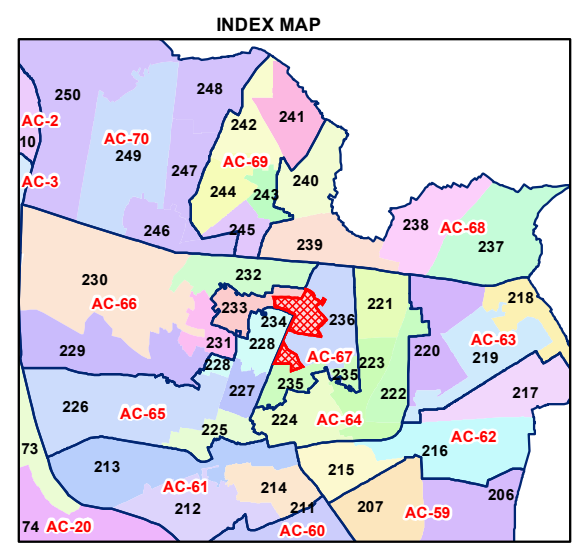

WARD NO.- 234, KABIR NAGAR

प्रतिलिखित
केवल विभागीय प्रयोग हेतु
निर्यात के लिए नहीं

**RESTRICTED
FOR DEPARTMENTAL USE ONLY
NOT FOR EXPORT**

LEGEND

	Health Centre		Gurudwara
	Nursing Home		Bank
	Primary Health Centre		Metro Line
	Dispensary		Railway Line
	Govt Hospital		Road
	Petrol Pump		Village Boundary
	Church		Ward Boundary
	Community Center		Assembly Boundary
	Metro Station		Sub-Division Boundary
	ATM		District Boundary
	Mosque		Buildings
	College		Canal Bank
	Barat Ghar		Play Ground
	Police Station		Pond
	Cinema Hall		Storm Water Drain
	University		River Bank
	Fire Station		Garden Parks
	Temple		Stadium
	School		

Total Population - 54811
SC Population - 4070

1:5,750

For further details about this map, please contact

Geospatial Delhi Limited
(A Government of NCT of Delhi Company)
3rd Level, C- Wing, Vikas Bhawan-II,
Civil Lines, New Delhi - 110054
Website : www.gsdLorg.in