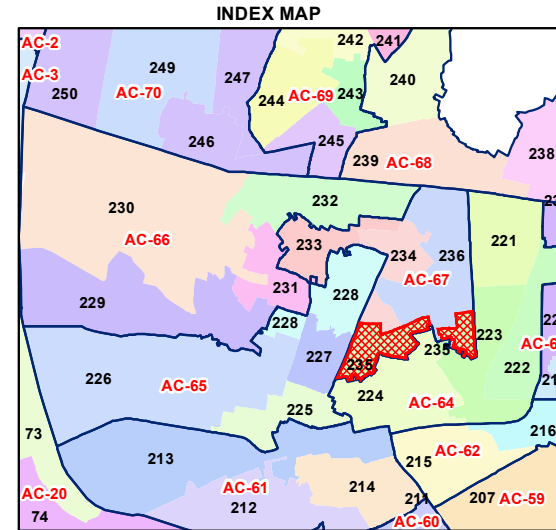

LEGEND

	Health Centre		Gurdwara
	Nursing Home		Bank
	Primary Health Centre		Metro Line
	Dispensary		Railway Line
	Govt Hospital		Road
	Petrol Pump		Village Boundary
	Church		Ward Boundary
	Community Center		Assembly Boundary
	Metro Station		Sub-Division Boundary
	ATM		District Boundary
	Mosque		Buildings
	College		Canal Bank
	Barat Ghar		Play Ground
	Police Station		Pond
	Cinema Hall		Storm Water Drain
	University		River Bank
	Fire Station		Garden Parks
	Temple		Stadium
	School		

Total Population - 63353
SC Population - 3295

1:5,990

For further details about this map, please contact

Geospatial Delhi Limited
(A Government of NCT of Delhi Company)
3rd Level, C- Wing, Vikas Bhawan-II,
Civil Lines, New Delhi - 110054
[Website : www.gsdLorg.in](http://www.gsdLorg.in)