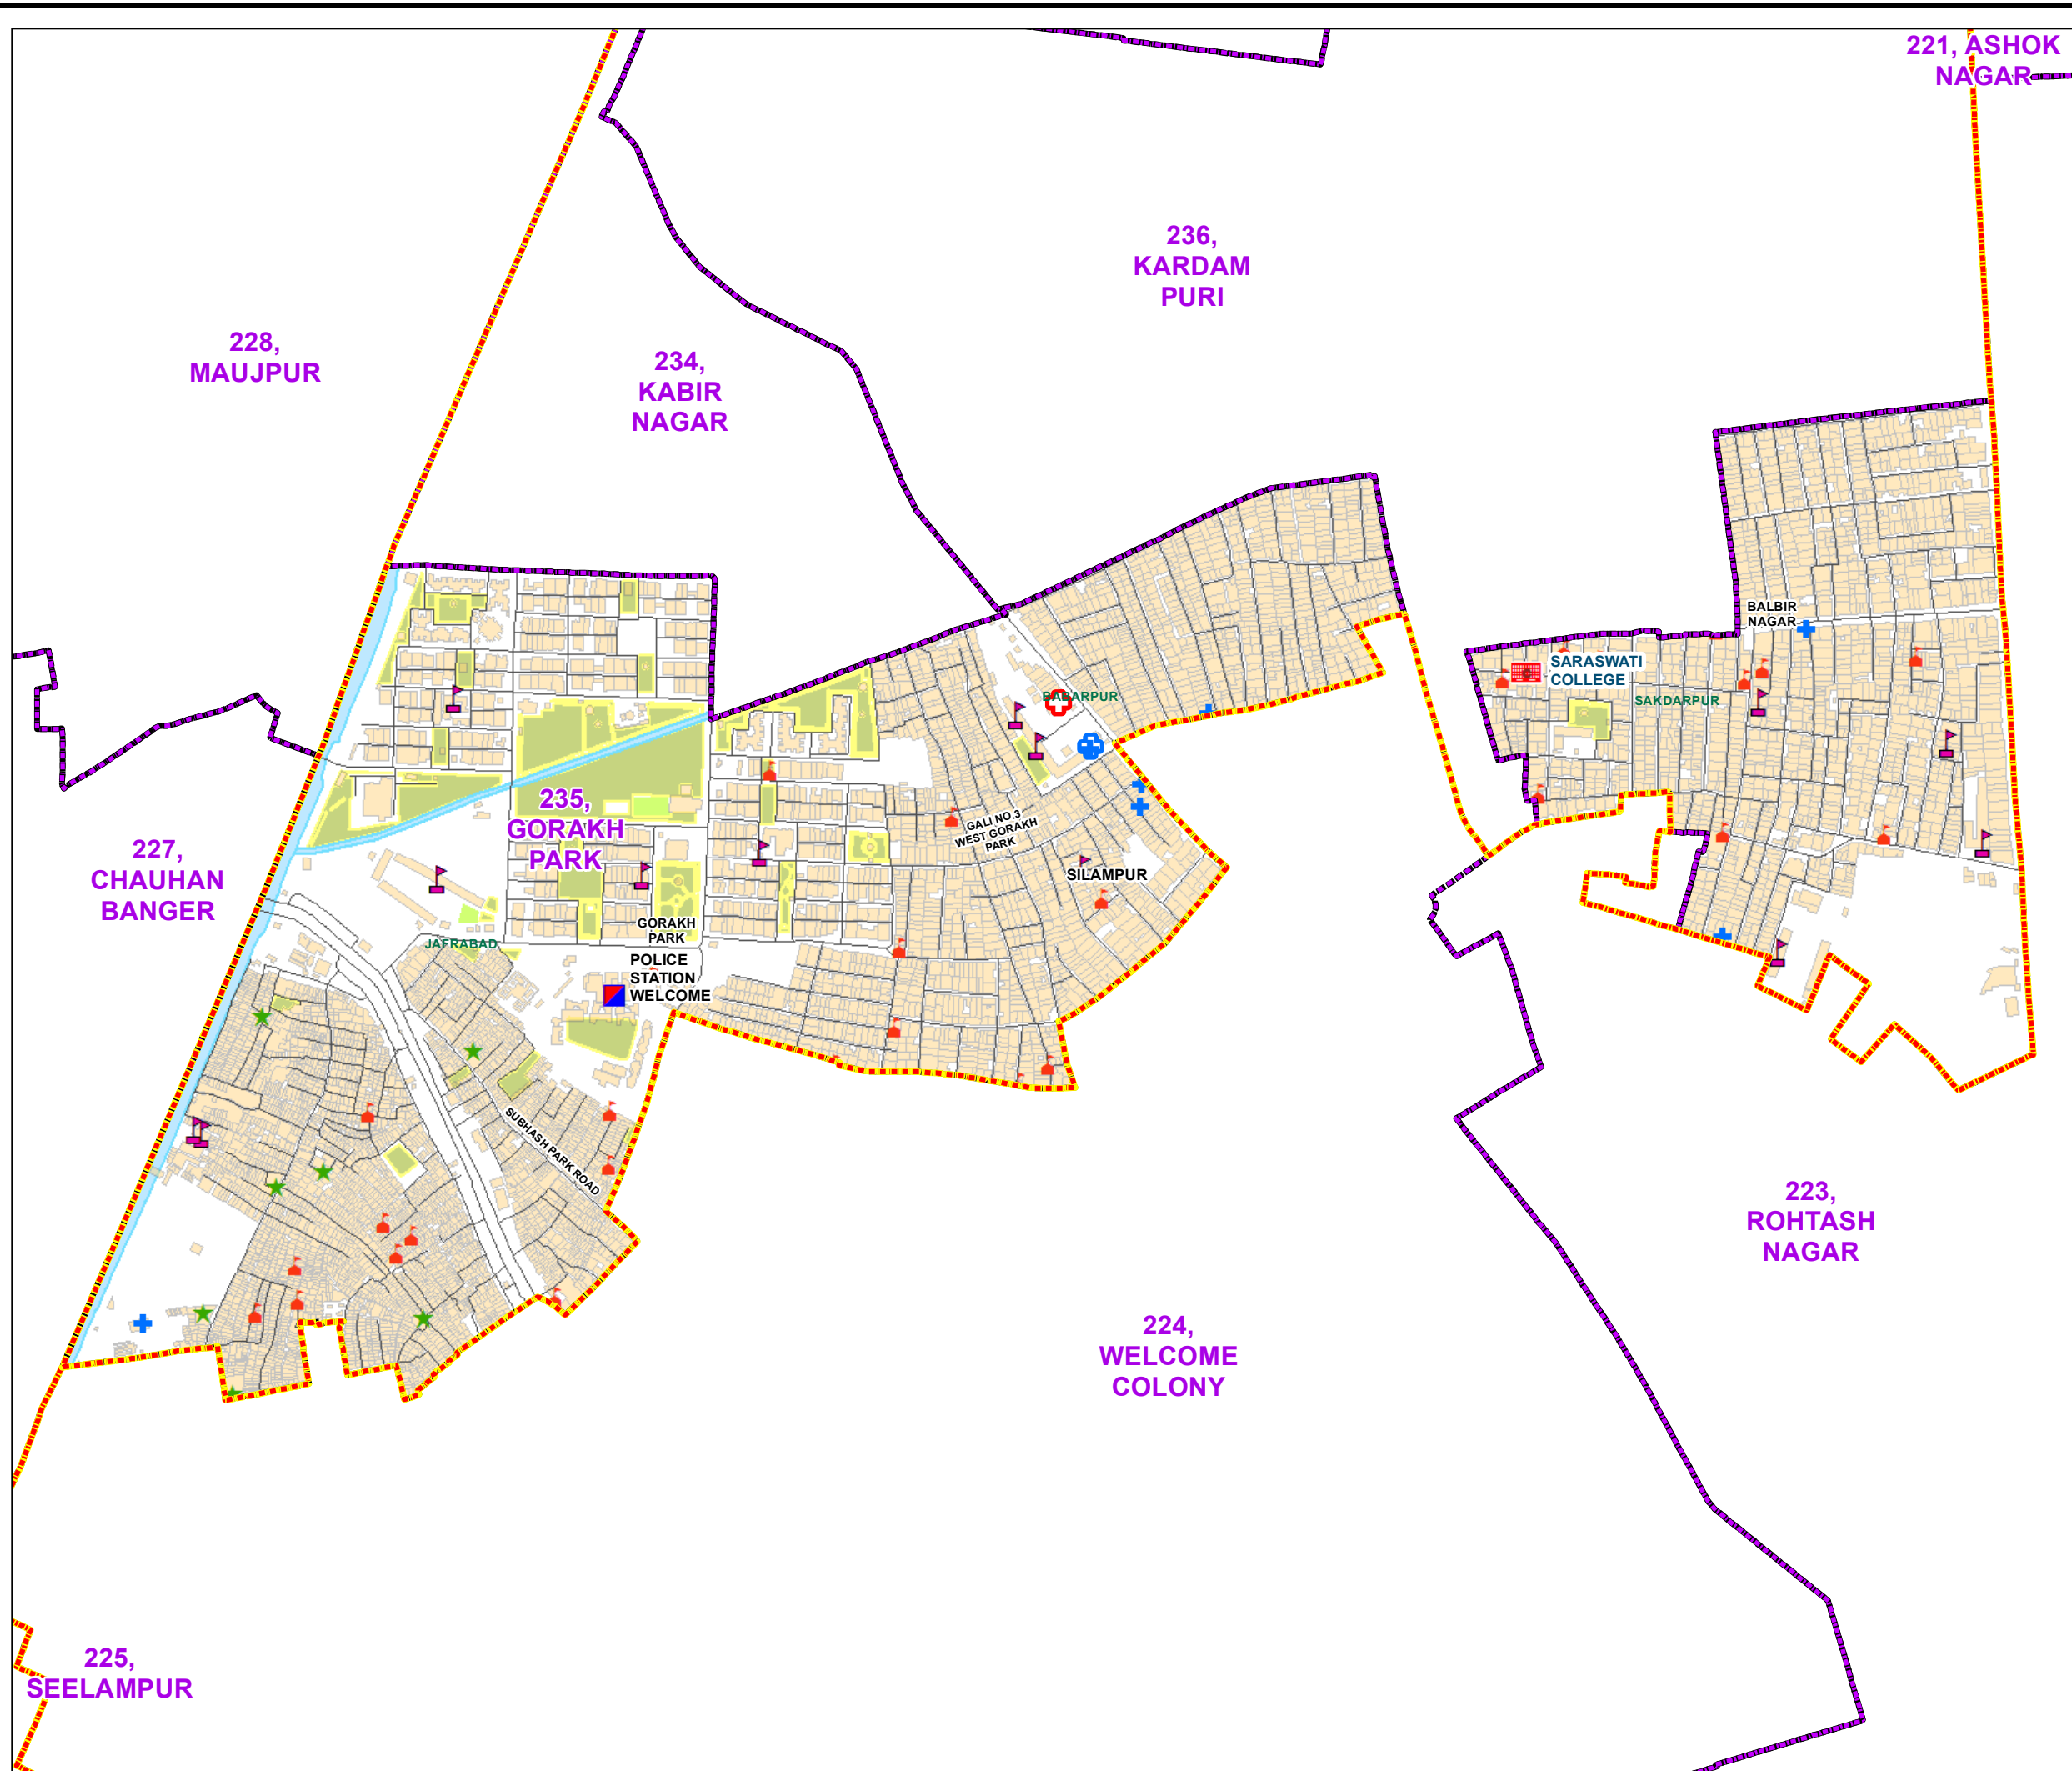

WARD NO.- 235, GORAKH PARK

प्रतिबंधित
केवल विभागीय प्रयोग हेतु
निर्यात के लिए नहीं

**RESTRICTED
FOR DEPARTMENTAL USE ONLY
NOT FOR EXPORT**