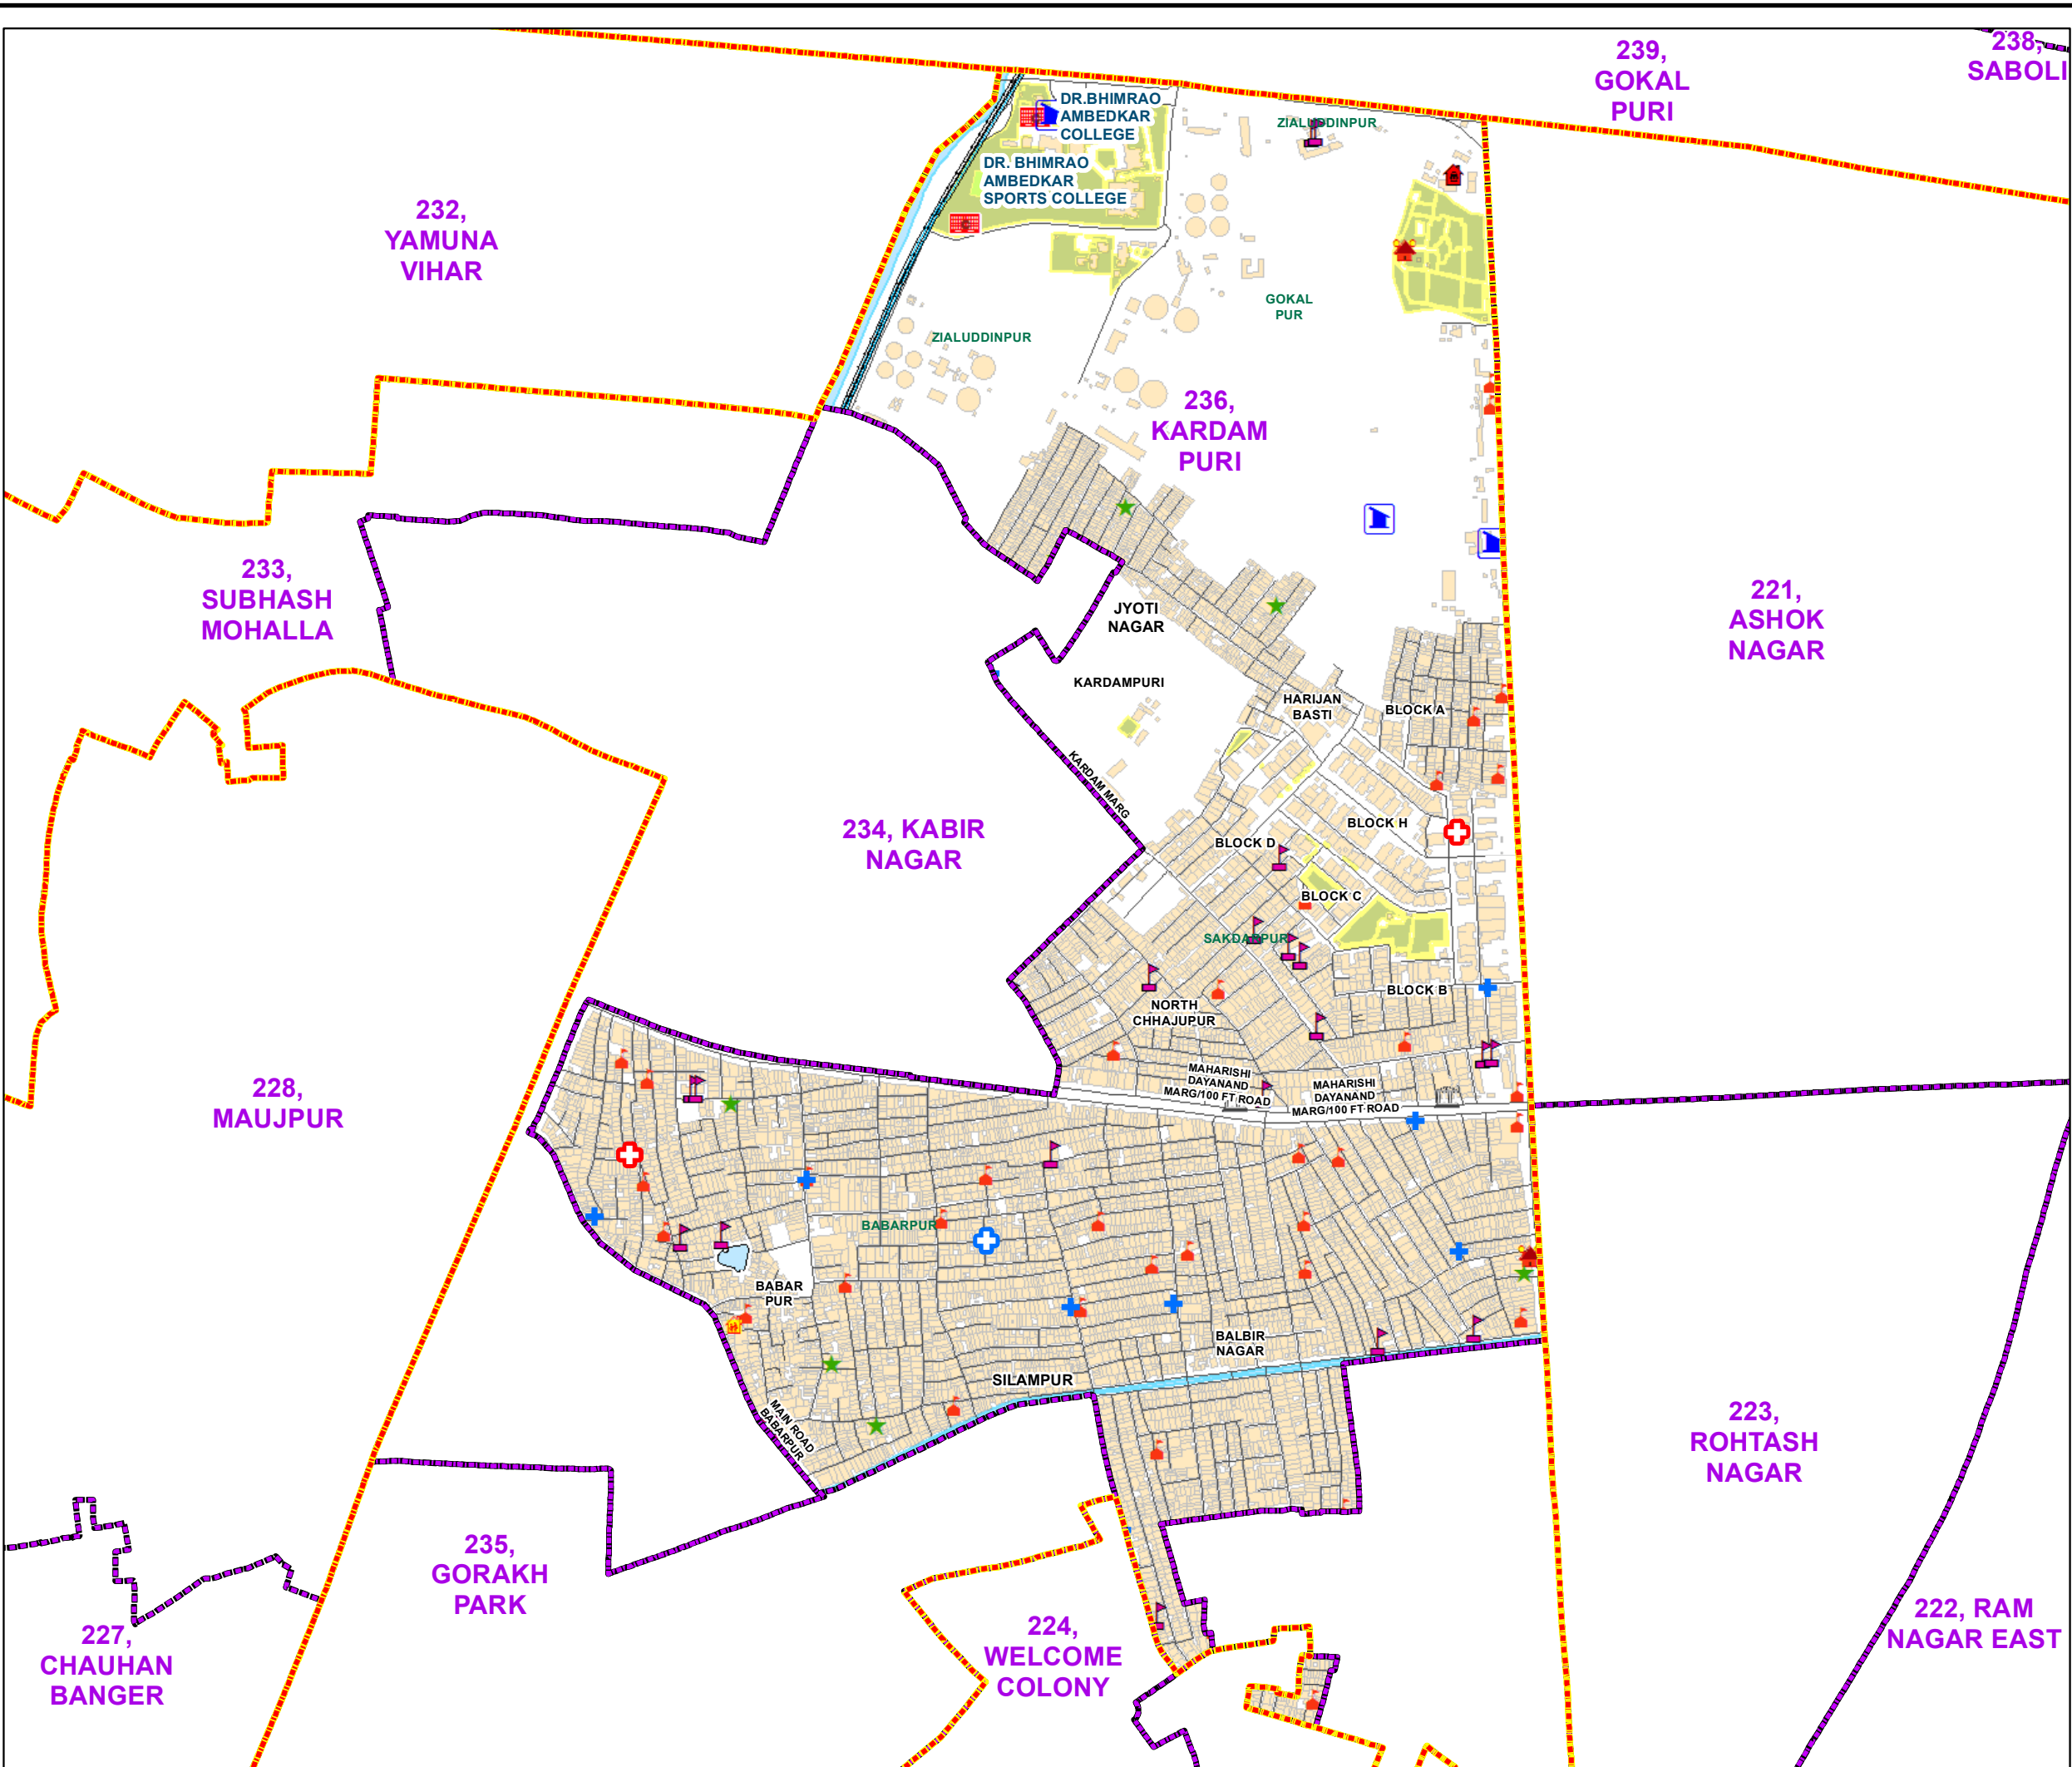

WARD NO.- 236, KARDAM PURI

प्रतिबंधित
केवल विभागीय प्रयोग हेतु
निर्यात के लिए नहीं

**RESTRICTED
FOR DEPARTMENTAL USE ONLY
NOT FOR EXPORT**

INDEX MAP

LEGEND

	Health Centre		Gurudwara
	Nursing Home		Bank
	Primary Health Centre		Metro Line
	Dispensary		Railway Line
	Govt Hospital		Road
	Petrol Pump		Village Boundary
	Church		Ward Boundary
	Community Center		Assembly Boundary
	Metro Station		Sub-Division Boundary
	ATM		District Boundary
	Mosque		Buildings
	College		Canal Bank
	Barat Ghar		Play Ground
	Police Station		Pond
	Cinema Hall		Storm Water Drain
	University		River Bank
	Fire Station		Garden Parks
	Temple		Stadium
	School		

Total Population - 64940
SC Population - 4648

1:8,170

For further details about this map, please contact

Geospatial Delhi Limited
(A Government of NCT of Delhi Company)
3rd Level, C- Wing, Vikas Bhawan-II,
Civil Lines, New Delhi - 110054
Website : www.gsdLorg.in

Disclaimer:
Reproduction in whole or part by any means is prohibited without
written permission of Geospatial Delhi Limited. Responsibility of
data validation lies with the department concerned.