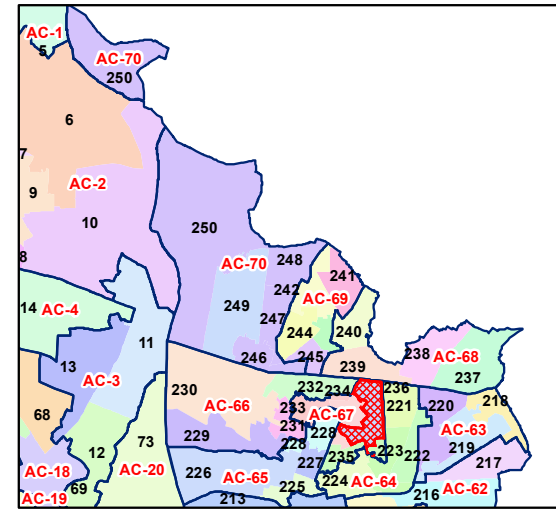

WARD NO.- 236, KARDAM PURI

प्रतिबंधित
केवल विभागीय प्रयोग हेतु
निर्यात के लिए नहीं

**RESTRICTED
FOR DEPARTMENTAL USE ONLY
NOT FOR EXPORT**

INDEX MAP

LEGEND

	Health Centre		Gurudwara
	Nursing Home		Bank
	Primary Health Centre		Metro Line
	Dispensary		Railway Line
	Govt Hospital		Road
	Petrol Pump		Village Boundary
	Church		Ward Boundary
	Community Center		Assembly Boundary
	Metro Station		Sub-Division Boundary
	ATM		District Boundary
	Mosque		Buildings
	College		Canal Bank
	Barat Ghar		Play Ground
	Police Station		Pond
	Cinema Hall		Storm Water Drain
	University		River Bank
	Fire Station		Garden Parks
	Temple		Stadium
	School		

Total Population - 64940
SC Population - 4648

1:8,170

For further details about this map, please contact

Geospatial Delhi Limited
(A Government of NCT of Delhi Company)
3rd Level, C- Wing, Vikas Bhawan-II,
Civil Lines, New Delhi - 110054
Website : www.gsdLorg.in