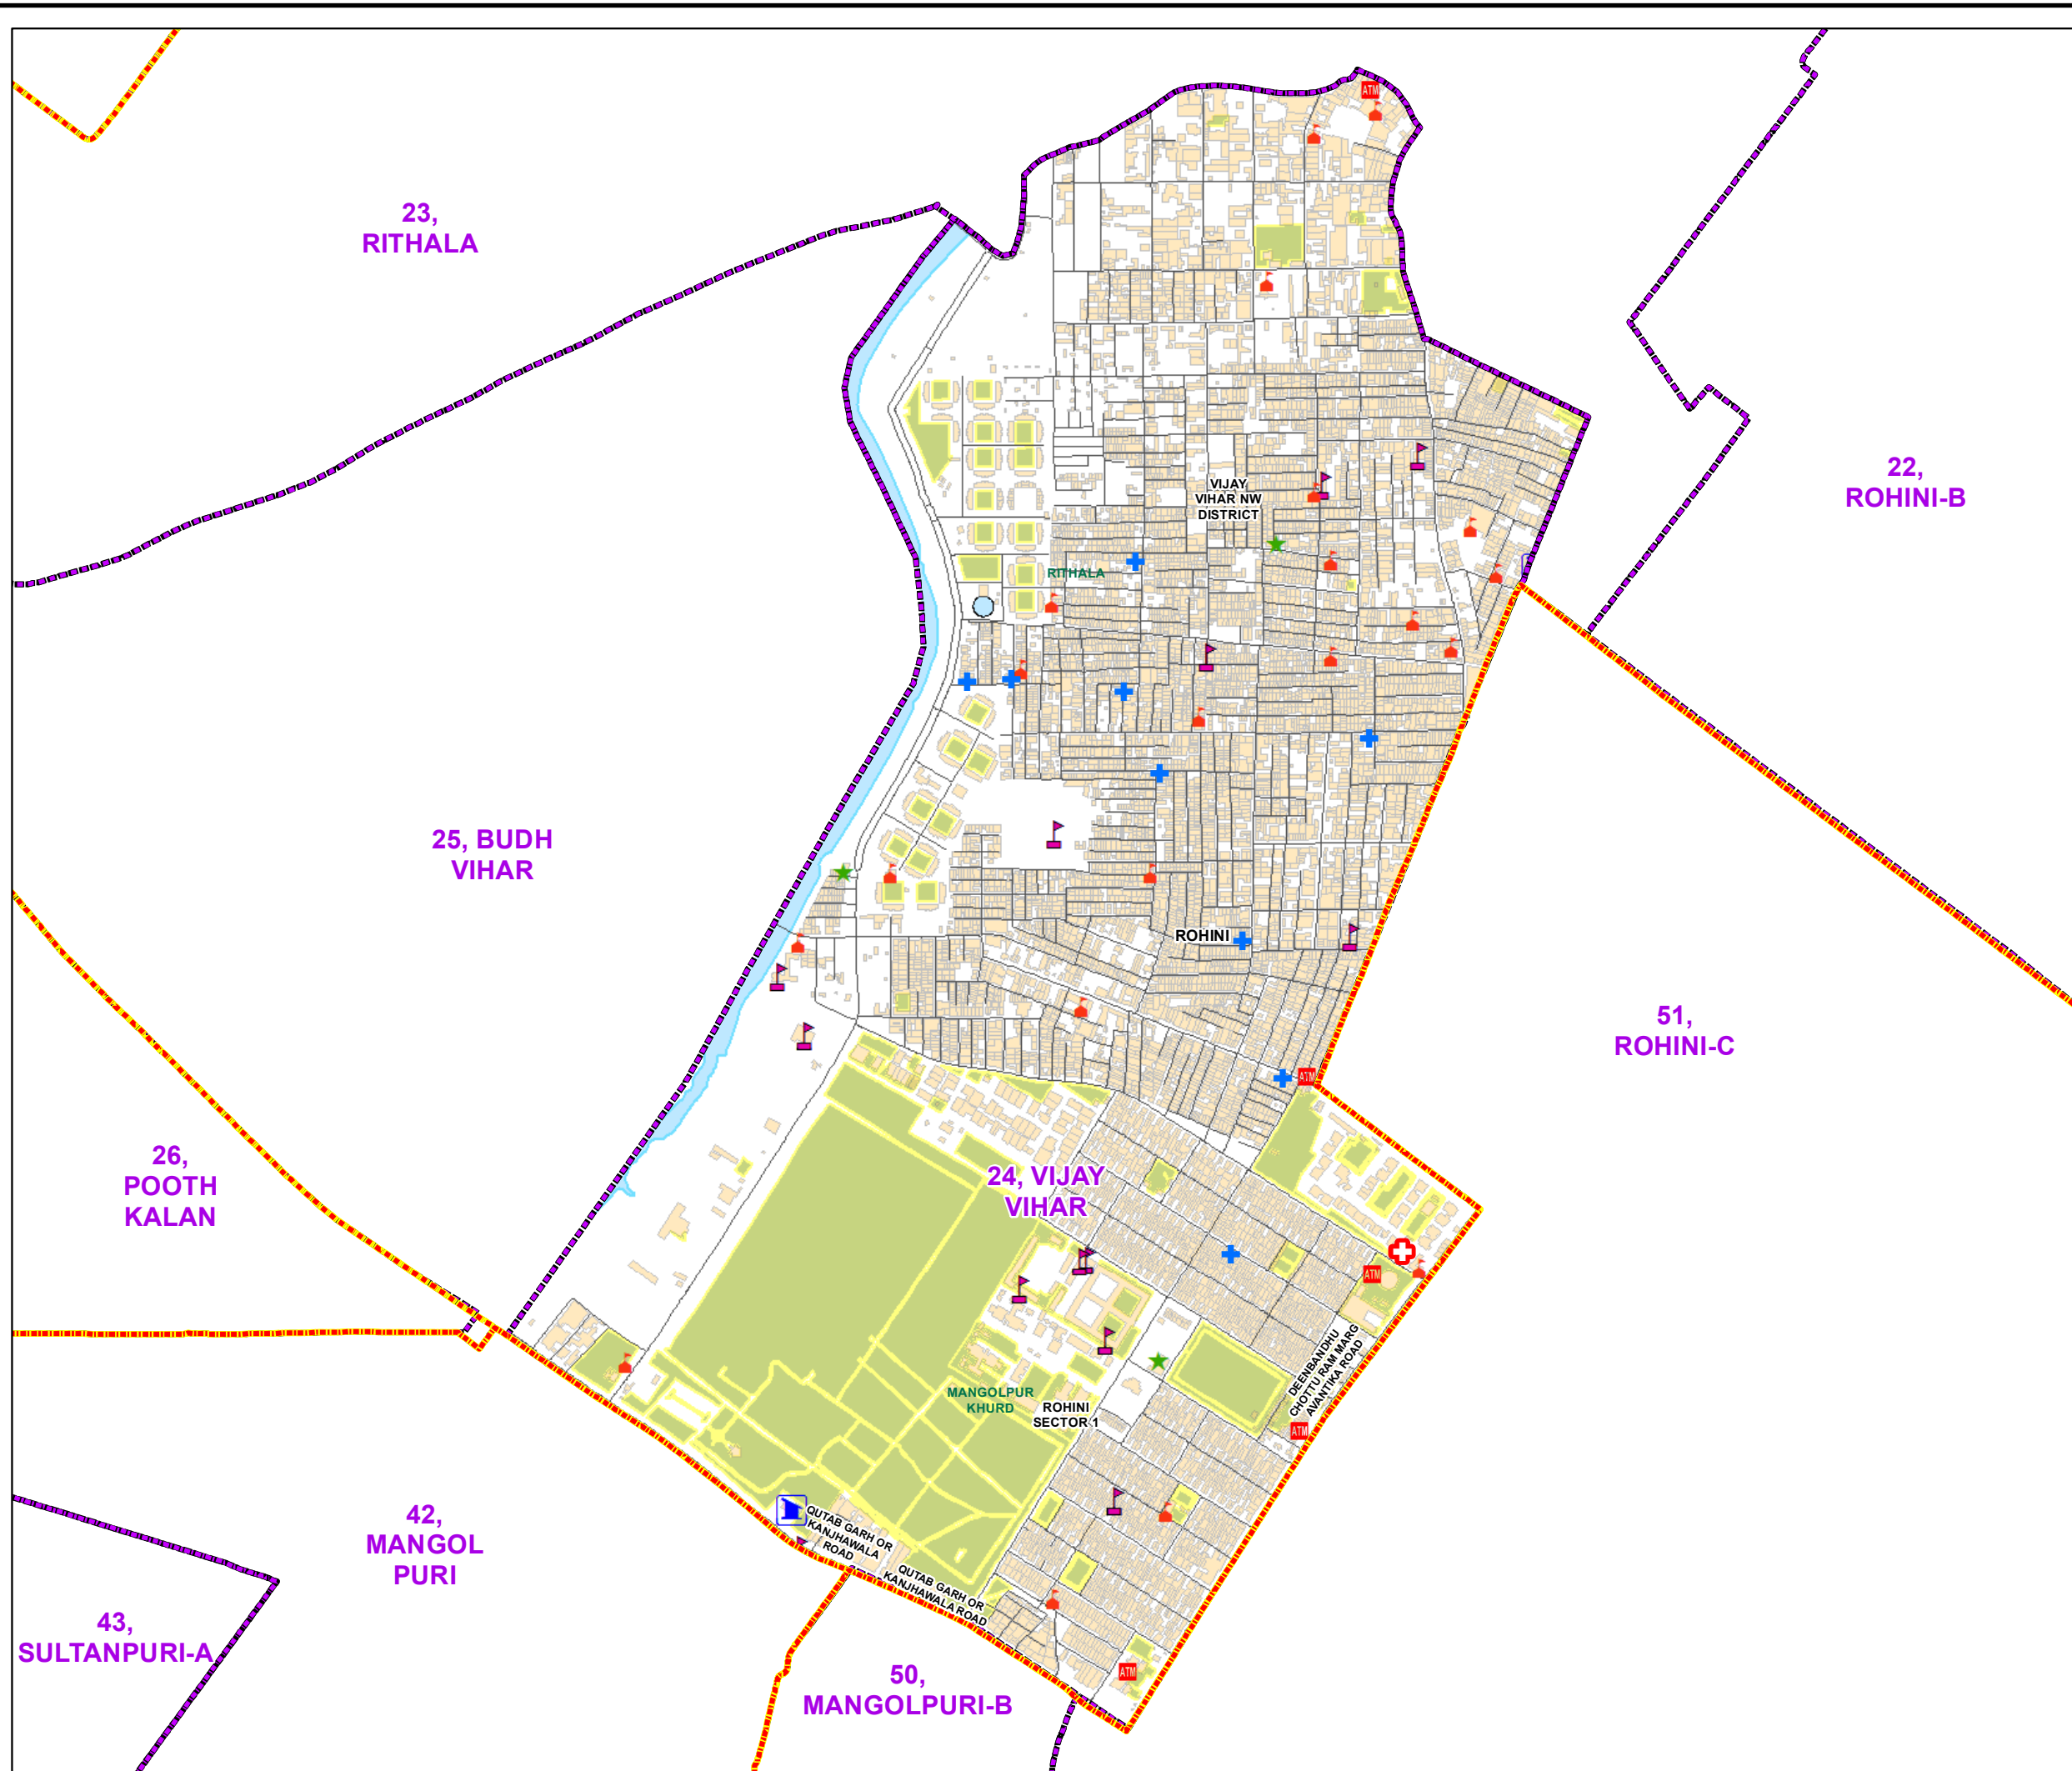

WARD NO.- 24, VIJAY VIHAR

प्रतिलिपित
 केवल विभागीय प्रयोग हेतु
 निर्यात के लिए नहीं

RESTRICTED
FOR DEPARTMENTAL USE ONLY
NOT FOR EXPORT

LEGEND

	Health Centre		Gurudwara
	Nursing Home		Bank
	Primary Health Centre		Metro Line
	Dispensary		Railway Line
	Govt Hospital		Road
	Petrol Pump		Village Boundary
	Church		Ward Boundary
	Community Center		Assembly Boundary
	Metro Station		Sub-Division Boundary
	ATM		District Boundary
	Mosque		Buildings
	College		Canal Bank
	Baraat Ghar		Play Ground
	Police Station		Pond
	Cinema Hall		Storm Water Drain
	University		River Bank
	Fire Station		Garden Parks
	Temple		Stadium
	School		

Total Population - 68107
SC Population - 12902

1:8,280

For further details about this map, please contact

Geospatial Delhi Limited
 (A Government of NCT of Delhi Company)
 3rd Level, C- Wing, Vikas Bhawan-II,
 Civil Lines, New Delhi - 110054
[Website : www.gsdLorg.in](http://www.gsdLorg.in)

Disclaimer:
 Reproduction in whole or part by any means is prohibited without
 written permission of Geospatial Delhi Limited. Responsibility of
 data validation lies with the department concerned.