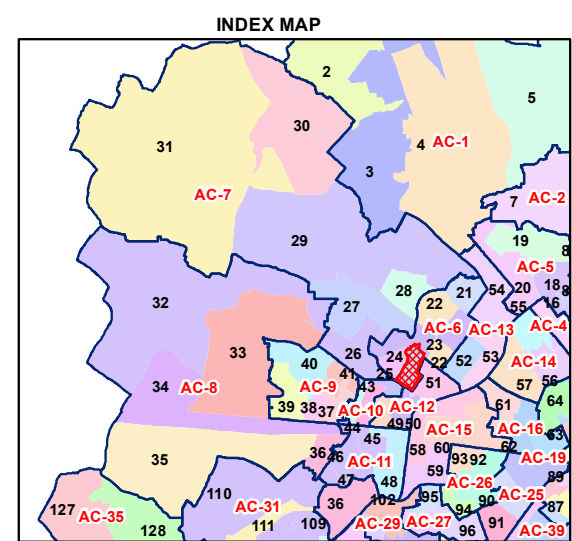

WARD NO.- 24, VIJAY VIHAR

प्रतिलिपित
 केवल विभागीय प्रयोग हेतु
 निर्यात के लिए नहीं

RESTRICTED
FOR DEPARTMENTAL USE ONLY
NOT FOR EXPORT

LEGEND

	Health Centre		Gurudwara
	Nursing Home		Bank
	Primary Health Centre		Metro Line
	Dispensary		Railway Line
	Govt Hospital		Road
	Petrol Pump		Village Boundary
	Church		Ward Boundary
	Community Center		Assembly Boundary
	Metro Station		Sub-Division Boundary
	ATM		District Boundary
	Mosque		Buildings
	College		Canal Bank
	Baraat Ghar		Play Ground
	Police Station		Pond
	Cinema Hall		Storm Water Drain
	University		River Bank
	Fire Station		Garden Parks
	Temple		Stadium
	School		

Total Population - 68107
SC Population - 12902

1:8,280

For further details about this map, please contact

Geospatial Delhi Limited
 (A Government of NCT of Delhi Company)
 3rd Level, C- Wing, Vikas Bhawan-II,
 Civil Lines, New Delhi - 110054
[Website : www.gsdLorg.in](http://www.gsdLorg.in)