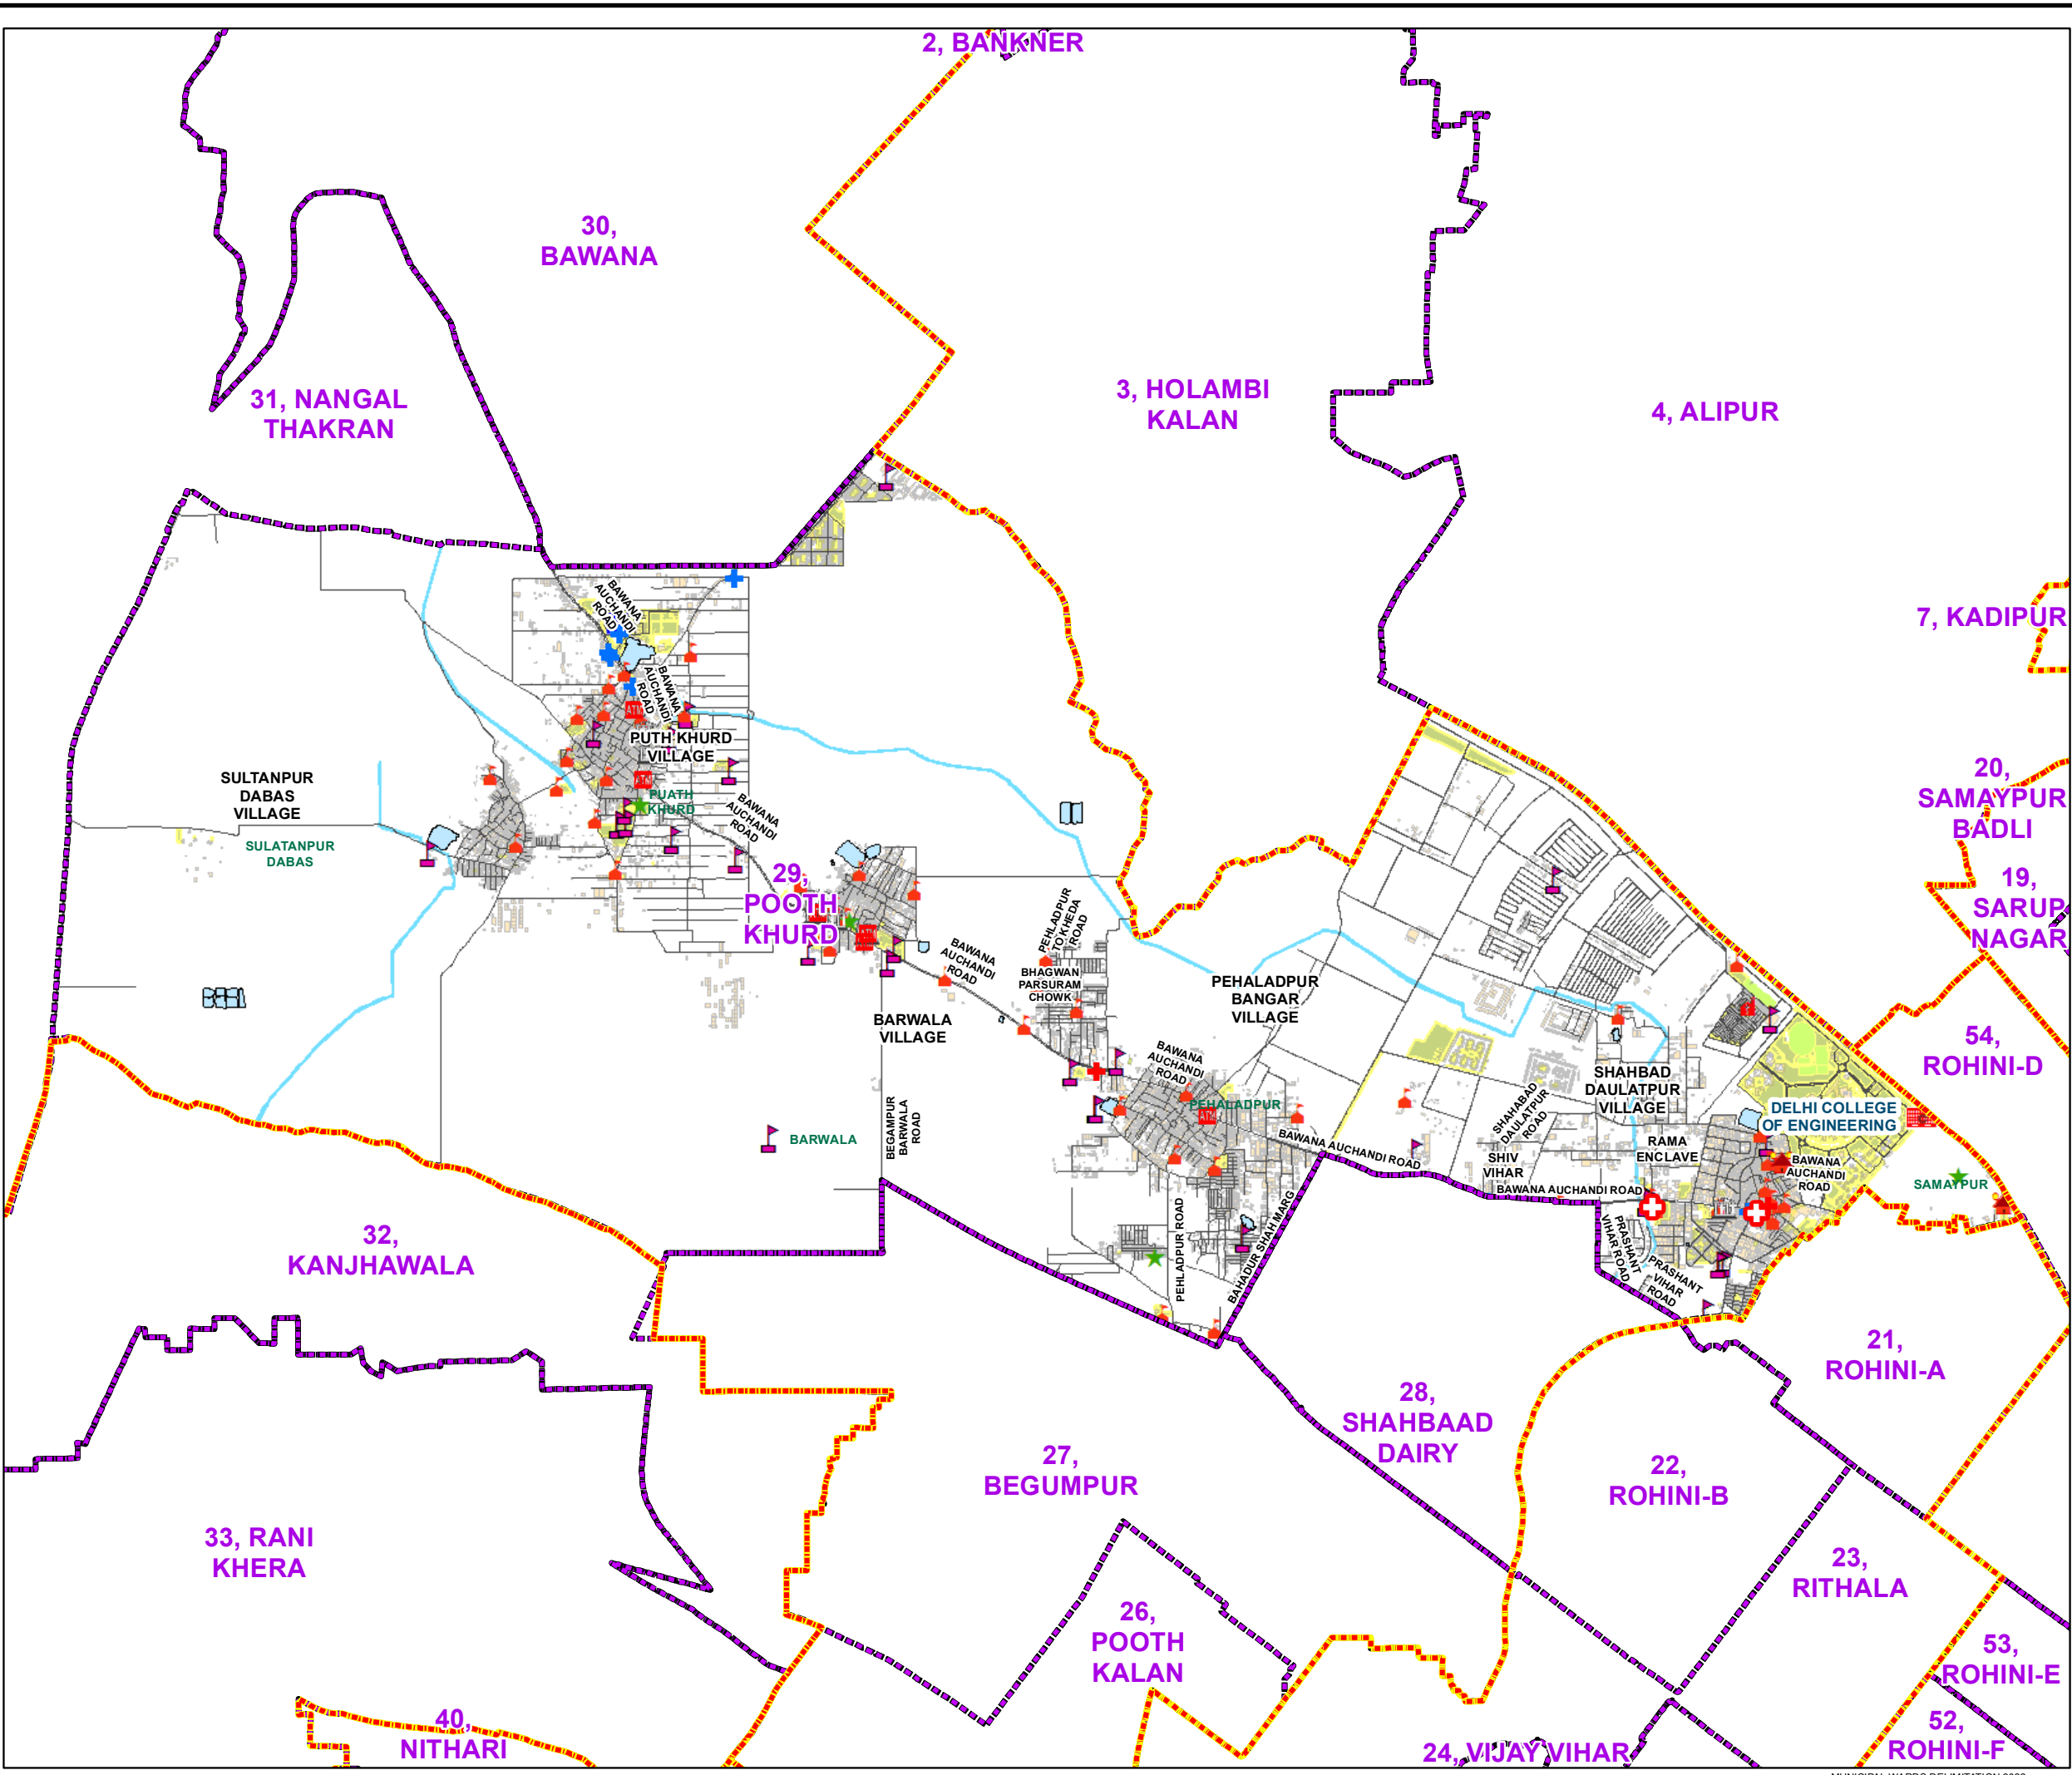

WARD NO.- 29, POOTH KHURD

LEGEND

- | | | | |
|--|-----------------------|--|-----------------------|
| | Health Centre | | Gurudwara |
| | Nursing Home | | Bank |
| | Primary Health Centre | | Metro Line |
| | Dispensary | | Railway Line |
| | Govt Hospital | | Road |
| | Petrol Pump | | Village Boundary |
| | Church | | Ward Boundary |
| | Community Center | | Assembly Boundary |
| | Metro Station | | Sub-Division Boundary |
| | ATM | | District Boundary |
| | Mosque | | Buildings |
| | College | | Canal Bank |
| | Barat Ghar | | Play Ground |
| | Police Station | | Pond |
| | Cinema Hall | | Storm Water Drain |
| | University | | River Bank |
| | Fire Station | | Garden Parks |
| | Temple | | Stadium |
| | School | | |

Total Population - 57630
 SC Population - 11704

1:35,370

For further details about this map, please contact

Geospatial Delhi Limited
 (A Government of NCT of Delhi Company)
 3rd Level, C- Wing, Vikas Bhawan-II,
 Civil Lines, New Delhi - 110054
 Website : www.gsdLorg.in

Disclaimer:
 Reproduction in whole or part by any means is prohibited without
 written permission of Geospatial Delhi Limited. Responsibility of
 data validation lies with the department concerned.