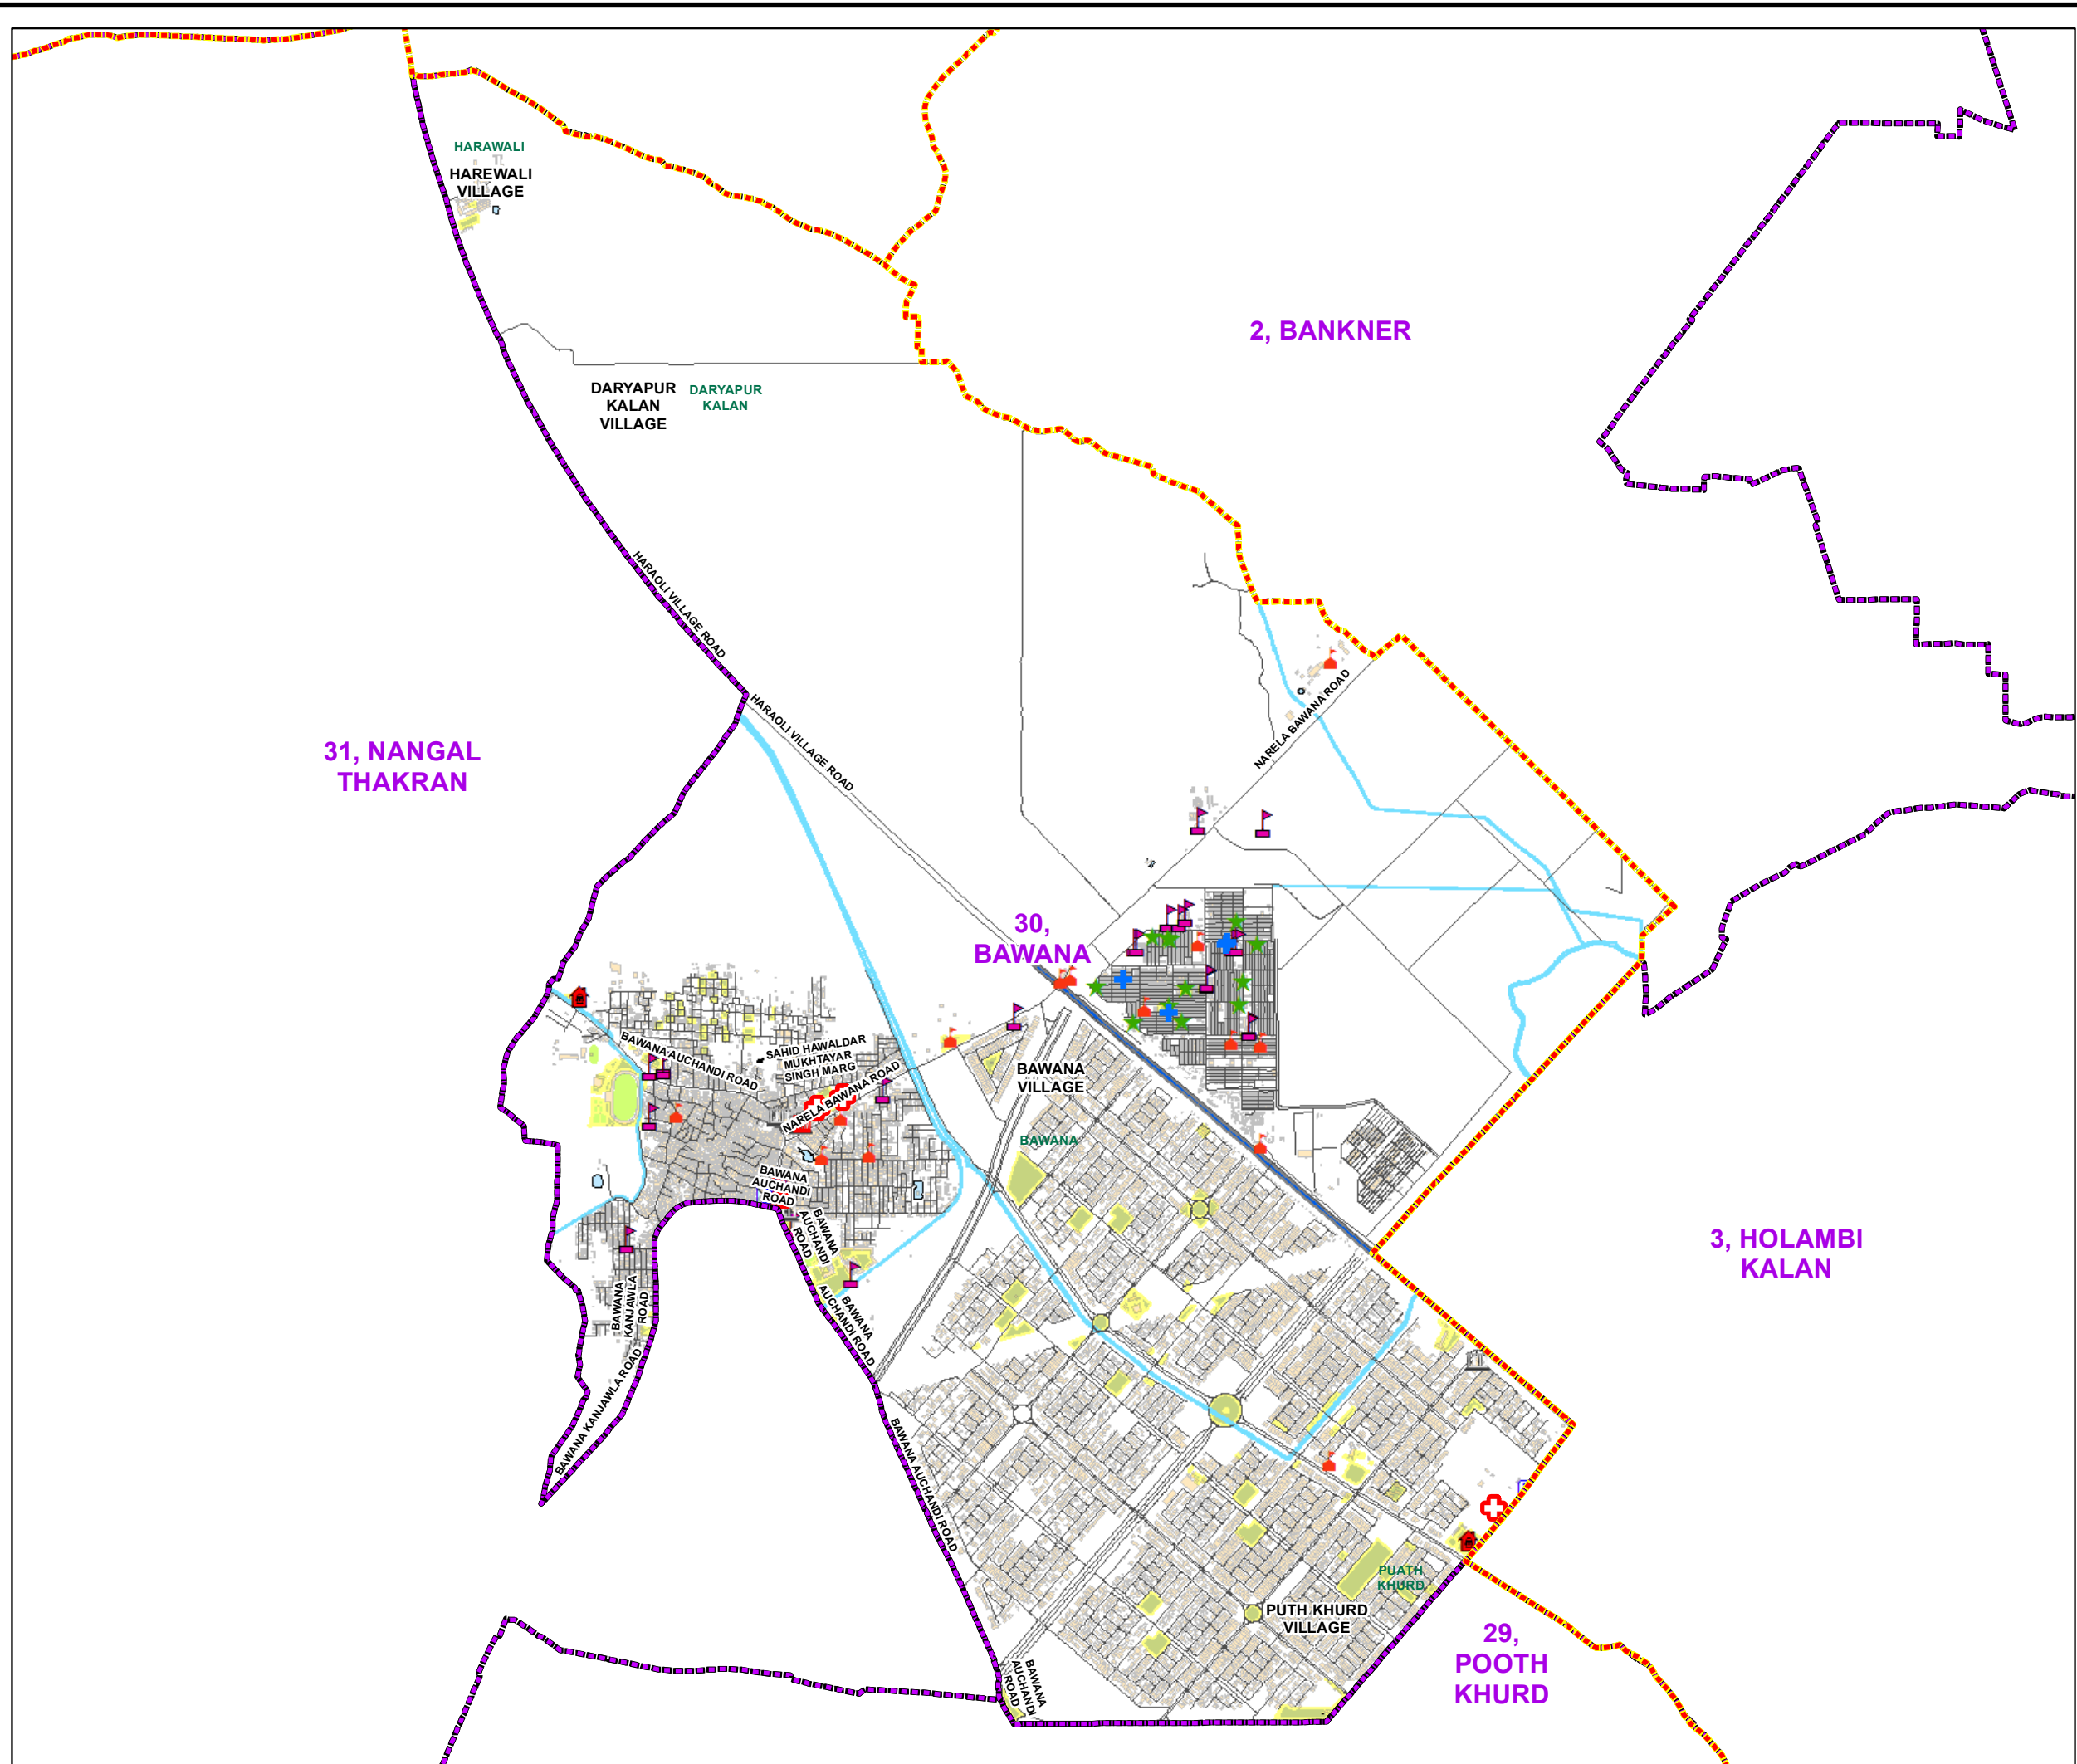

WARD NO.- 30, BAWANA

LEGEND

	Health Centre		Gurudwara
	Nursing Home		Bank
	Primary Health Centre		Metro Line
	Dispensary		Railway Line
	Govt Hospital		Road
	Petrol Pump		Village Boundary
	Church		Ward Boundary
	Community Center		Assembly Boundary
	Metro Station		Sub-Division Boundary
	ATM		District Boundary
	Mosque		Buildings
	College		Canal Bank
	Barat Ghar		Play Ground
	Police Station		Pond
	Cinema Hall		River Bank
	University		Garden Parks
	Fire Station		Stadium
	Temple		
	School		

Total Population - 64013
SC Population - 8619

1:25,300

For further details about this map, please contact

Geospatial Delhi Limited
(A Government of NCT of Delhi Company)
3rd Level, C- Wing, Vikas Bhawan-II,
Civil Lines, New Delhi - 110054
Website : www.gsdLorg.in

Disclaimer:
Reproduction in whole or part by any means is prohibited without
written permission of Geospatial Delhi Limited. Responsibility of
data validation lies with the department concerned.