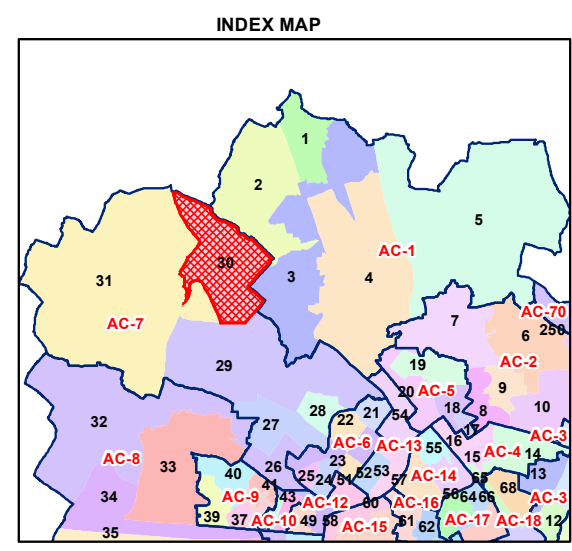

WARD NO.- 30, BAWANA

LEGEND

	Health Centre		Gurudwara
	Nursing Home		Bank
	Primary Health Centre		Metro Line
	Dispensary		Railway Line
	Govt Hospital		Road
	Petrol Pump		Village Boundary
	Church		Ward Boundary
	Community Center		Assembly Boundary
	Metro Station		Sub-Division Boundary
	ATM		District Boundary
	Mosque		Buildings
	College		Canal Bank
	Barat Ghar		Play Ground
	Police Station		Pond
	Cinema Hall		River Bank
	University		Garden Parks
	Fire Station		Stadium
	Temple		
	School		

Total Population - 64013
SC Population - 8619

1:25,300

For further details about this map, please contact

Geospatial Delhi Limited
(A Government of NCT of Delhi Company)
3rd Level, C- Wing, Vikas Bhawan-II,
Civil Lines, New Delhi - 110054
Website : www.gsdLorg.in