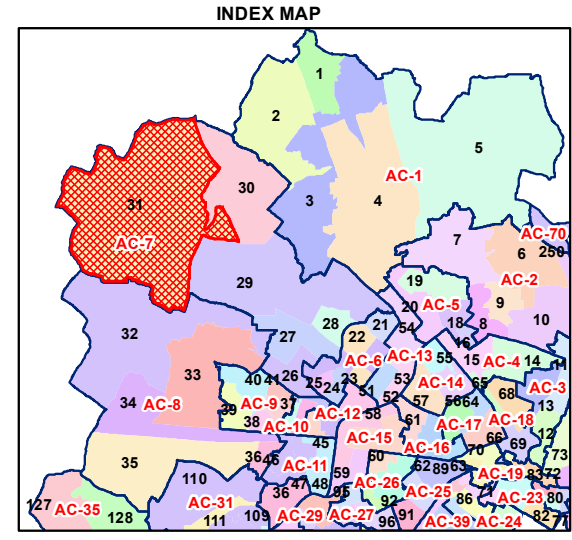

LEGEND

	Health Centre		Gurudwara
	Nursing Home		Bank
	Primary Health Centre		Metro Line
	Dispensary		Railway Line
	Govt Hospital		Road
	Petrol Pump		Village Boundary
	Church		Ward Boundary
	Community Center		Assembly Boundary
	Metro Station		Sub-Division Boundary
	ATM		District Boundary
	Mosque		Buildings
	College		Canal Bank
	Barat Ghar		Play Ground
	Police Station		Pond
	Cinema Hall		River Bank
	University		Garden Parks
	Fire Station		Stadium
	Temple		
	School		

Total Population - 57612
SC Population - 12911

1:40,290

For further details about this map, please contact

Geospatial Delhi Limited
(A Government of NCT of Delhi Company)
3rd Level, C- Wing, Vikas Bhawan-II,
Civil Lines, New Delhi - 110054
Website : www.gsdlog.in