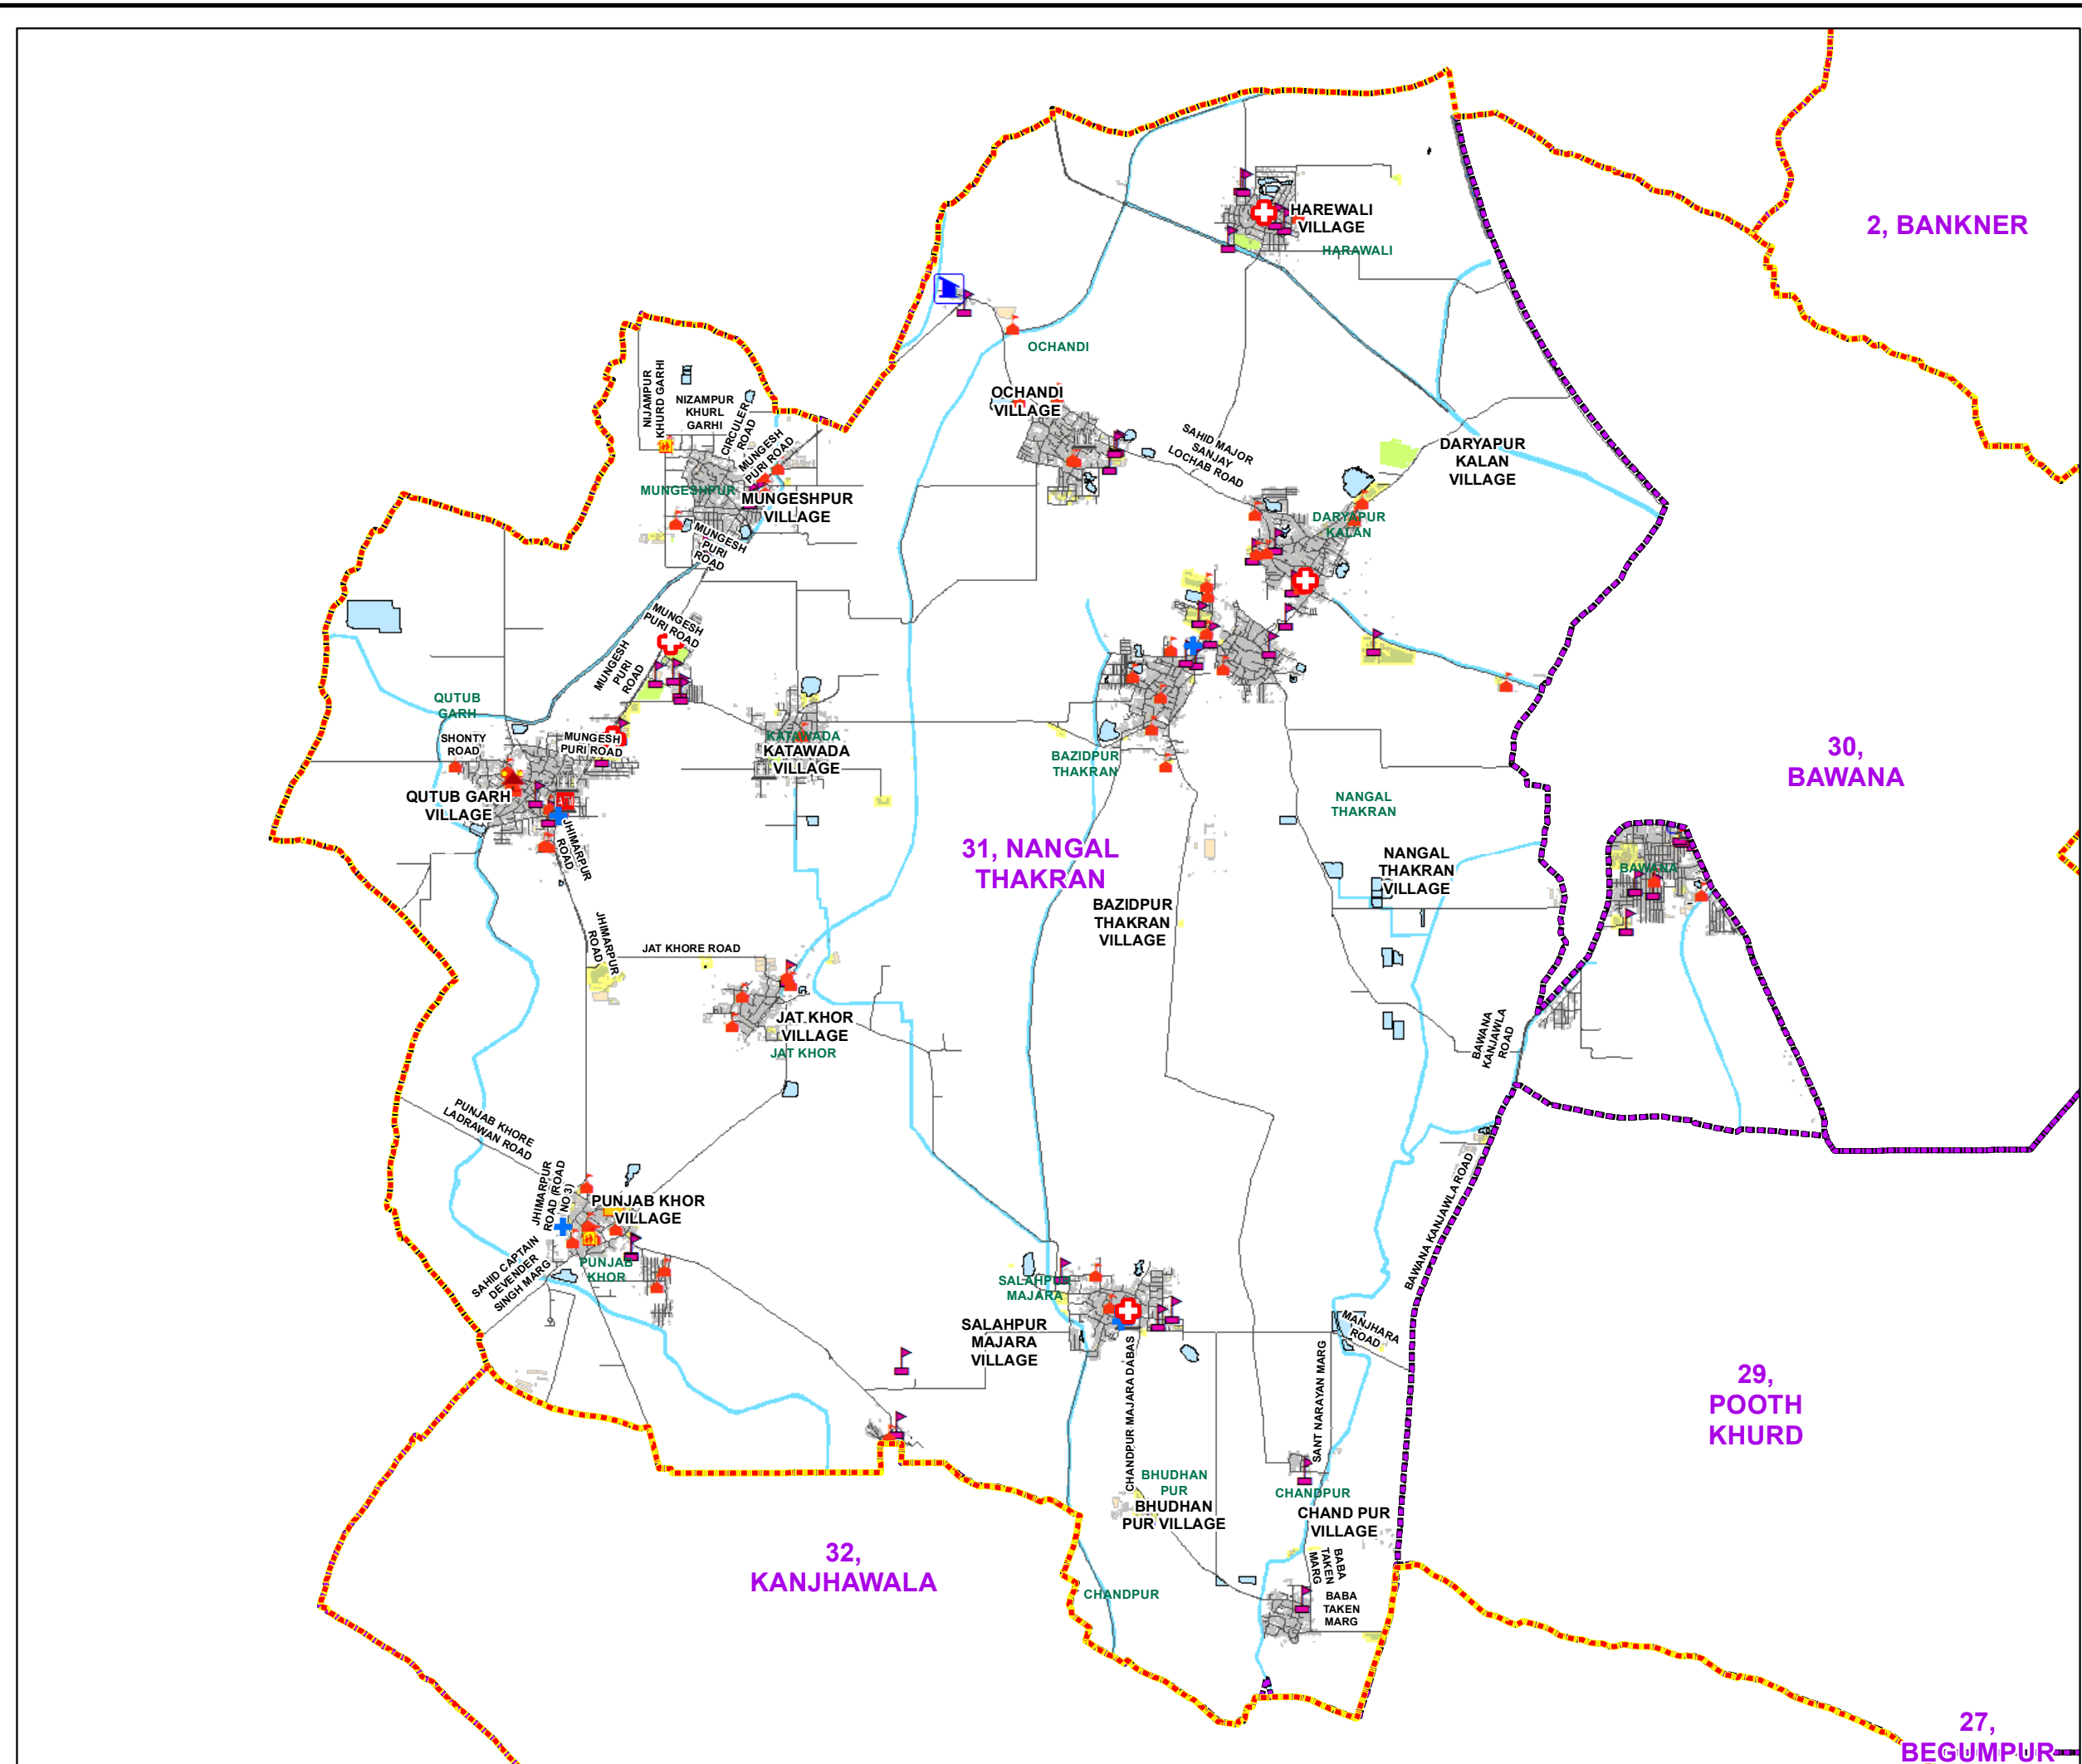

WARD NO.- 31, NANGAL THAKRAN

प्रतिबन्धित
केवल विभागीय प्रयोग हेतु
निर्यात के लिए नहीं

**RESTRICTED
FOR DEPARTMENTAL USE ONLY
NOT FOR EXPORT**