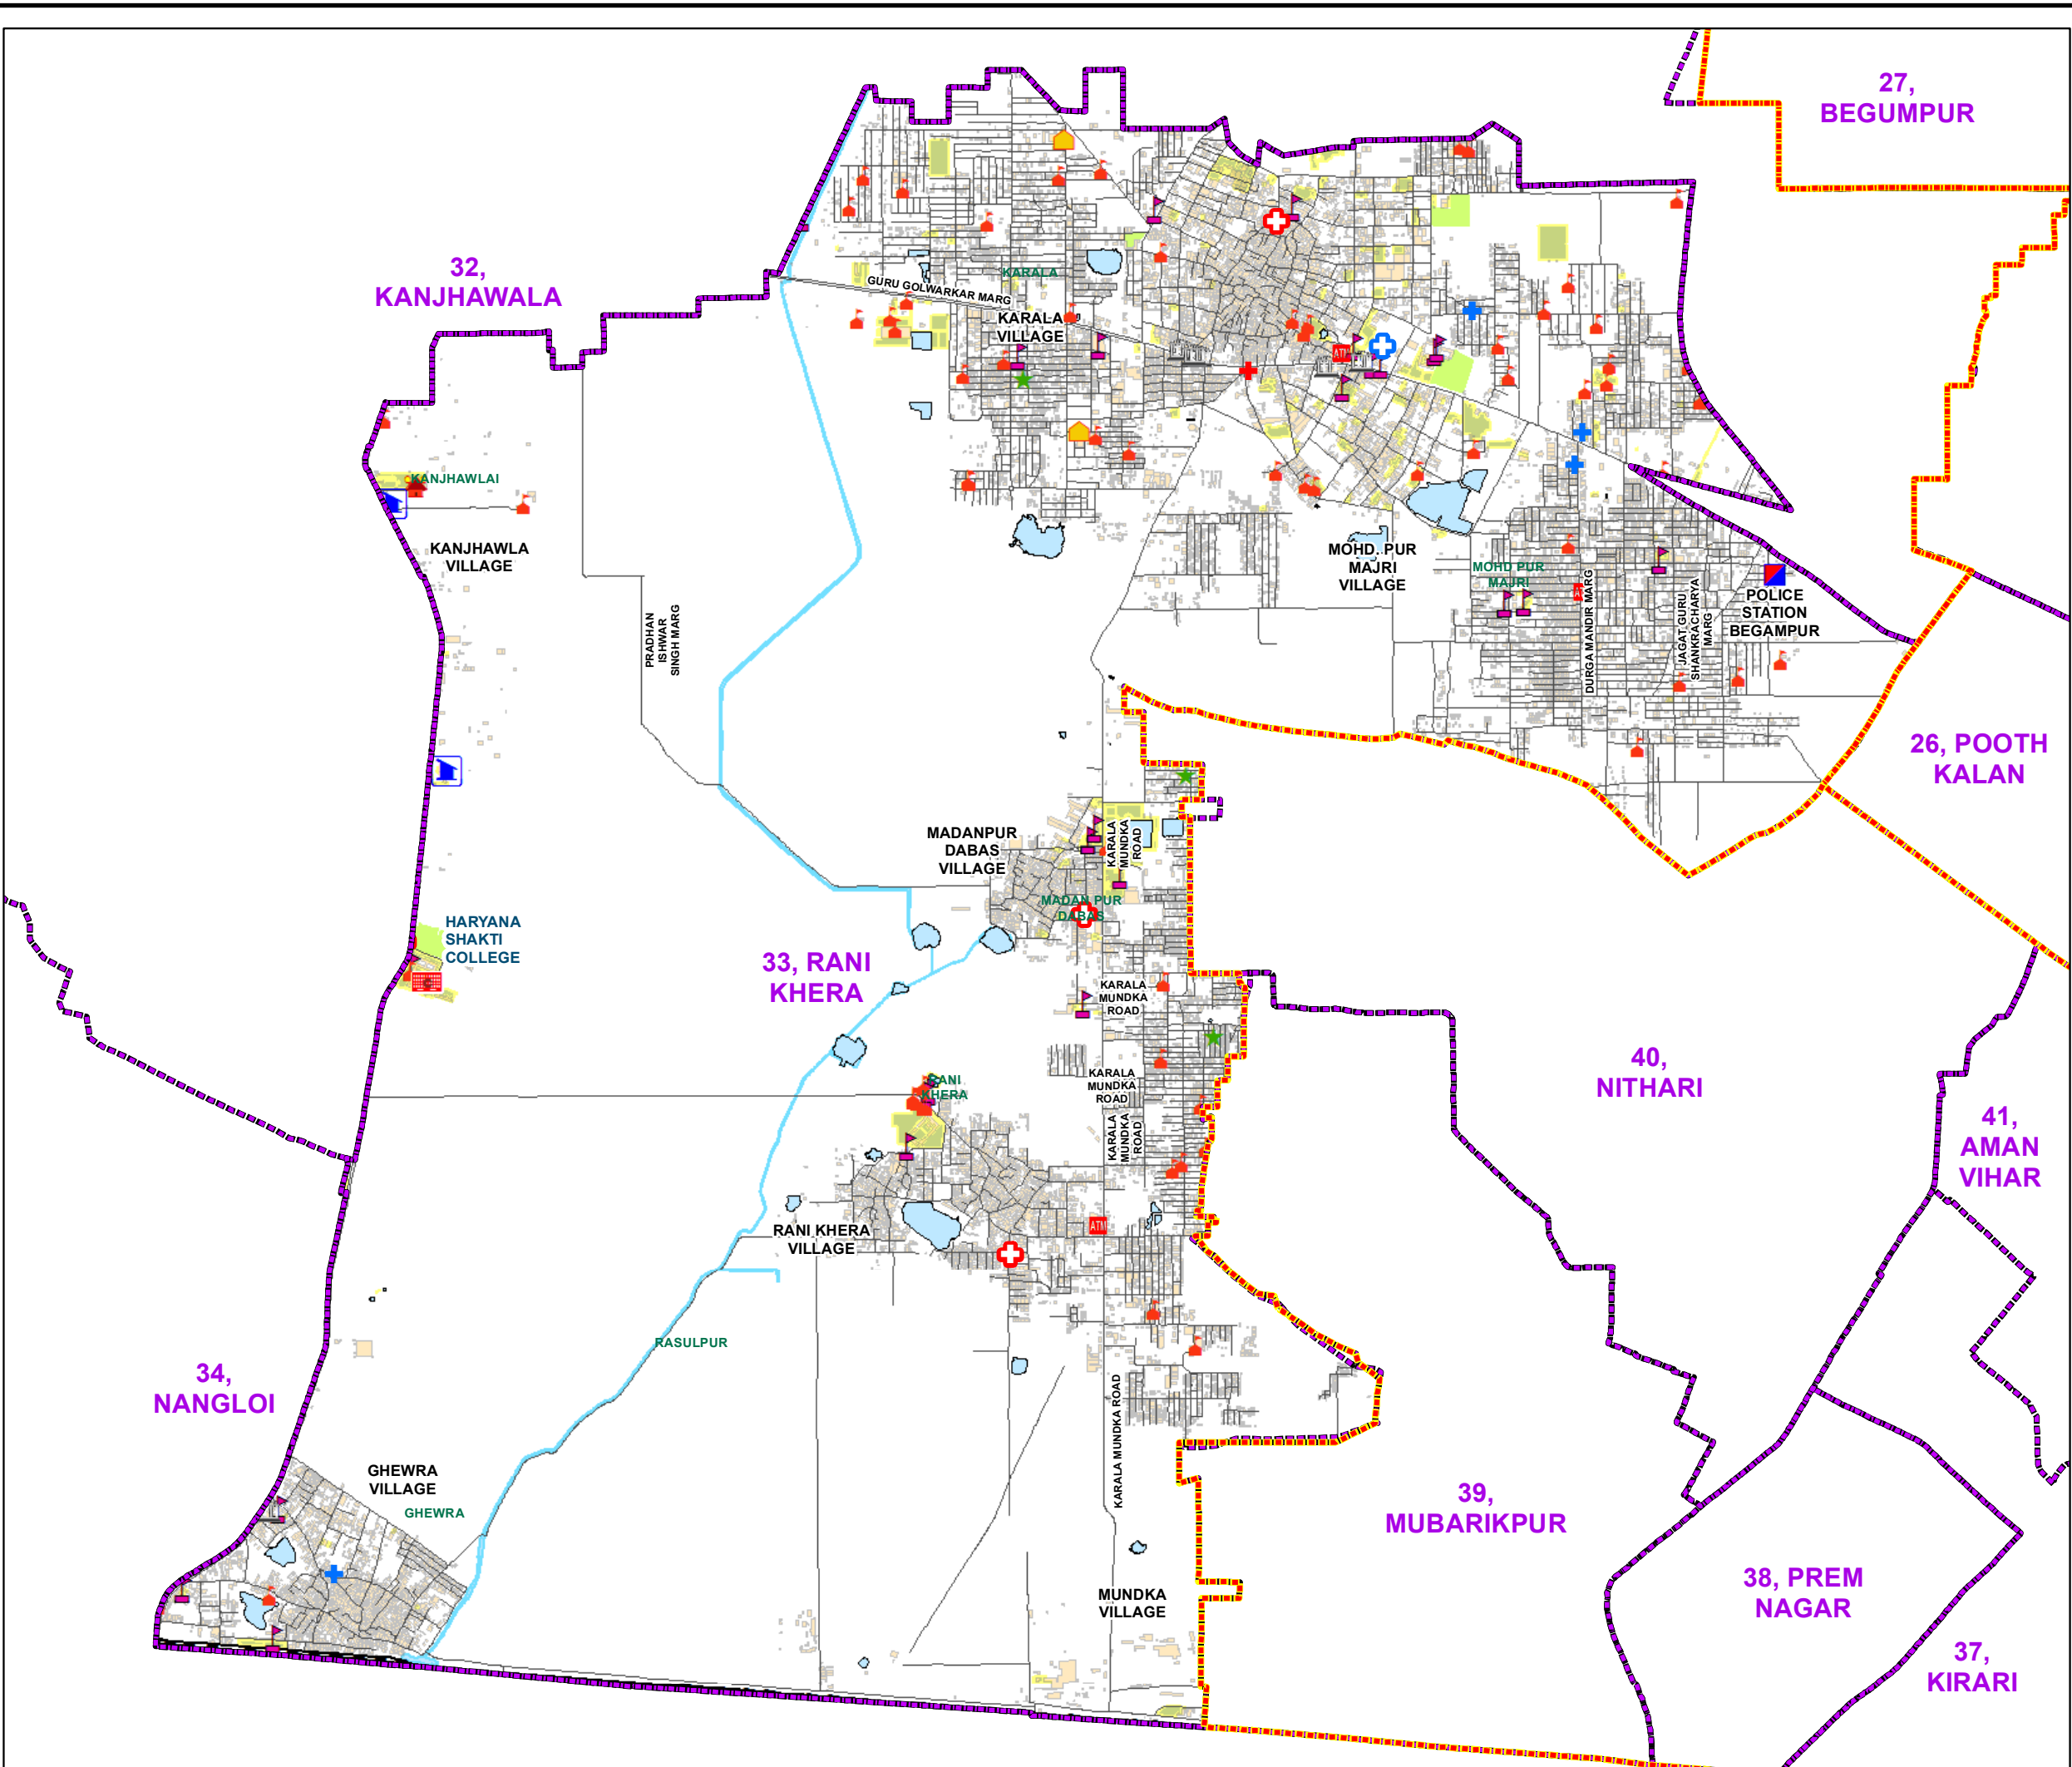

# WARD NO.- 33, RANI KHERA

प्रतिबंधित  
केवल विभागीय प्रयोग हेतु  
निर्यात के लिए नहीं

**RESTRICTED  
FOR DEPARTMENTAL USE ONLY  
NOT FOR EXPORT**

### LEGEND

	Health Centre		Gurdwara
	Nursing Home		Bank
	Primary Health Centre		Metro Line
	Dispensary		Railway Line
	Govt Hospital		Road
	Petrol Pump		Village Boundary
	Church		Ward Boundary
	Community Center		Assembly Boundary
	Metro Station		Sub-Division Boundary
	ATM		District Boundary
	Mosque		Buildings
	College		Canal Bank
	Barat Ghar		Play Ground
	Police Station		Pond
	Cinema Hall		Storm Water Drain
	University		River Bank
	Fire Station		Garden Parks
	Temple		Stadium
	School		

**Total Population - 69553**  
**SC Population - 10652**

1:21,840

For further details about this map, please contact

Geospatial Delhi Limited  
(A Government of NCT of Delhi Company)  
3rd Level, C- Wing, Vikas Bhawan-II,  
Civil Lines, New Delhi - 110054  
Website : [www.gsdLorg.in](http://www.gsdLorg.in)