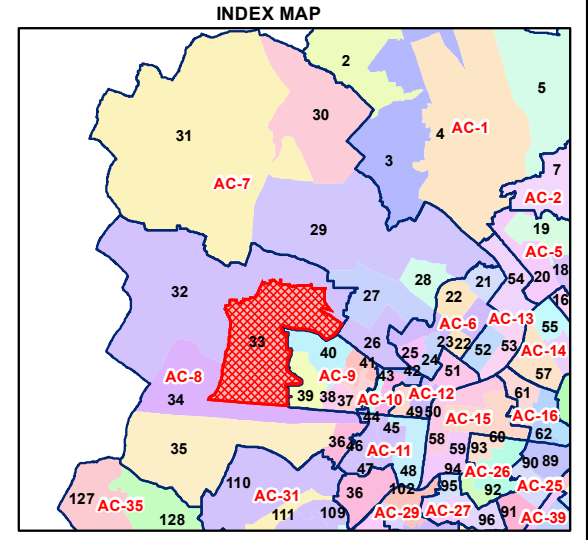

# WARD NO.- 33, RANI KHERA

प्रतिबंधित  
केवल विभागीय प्रयोग हेतु  
निर्यात के लिए नहीं

**RESTRICTED  
FOR DEPARTMENTAL USE ONLY  
NOT FOR EXPORT**

**Total Population - 69553**  
**SC Population - 10652**

1:21,840

For further details about this map, please contact

Geospatial Delhi Limited  
(A Government of NCT of Delhi Company)  
3rd Level, C- Wing, Vikas Bhawan-II,  
Civil Lines, New Delhi - 110054  
Website : [www.gsdLorg.in](http://www.gsdLorg.in)