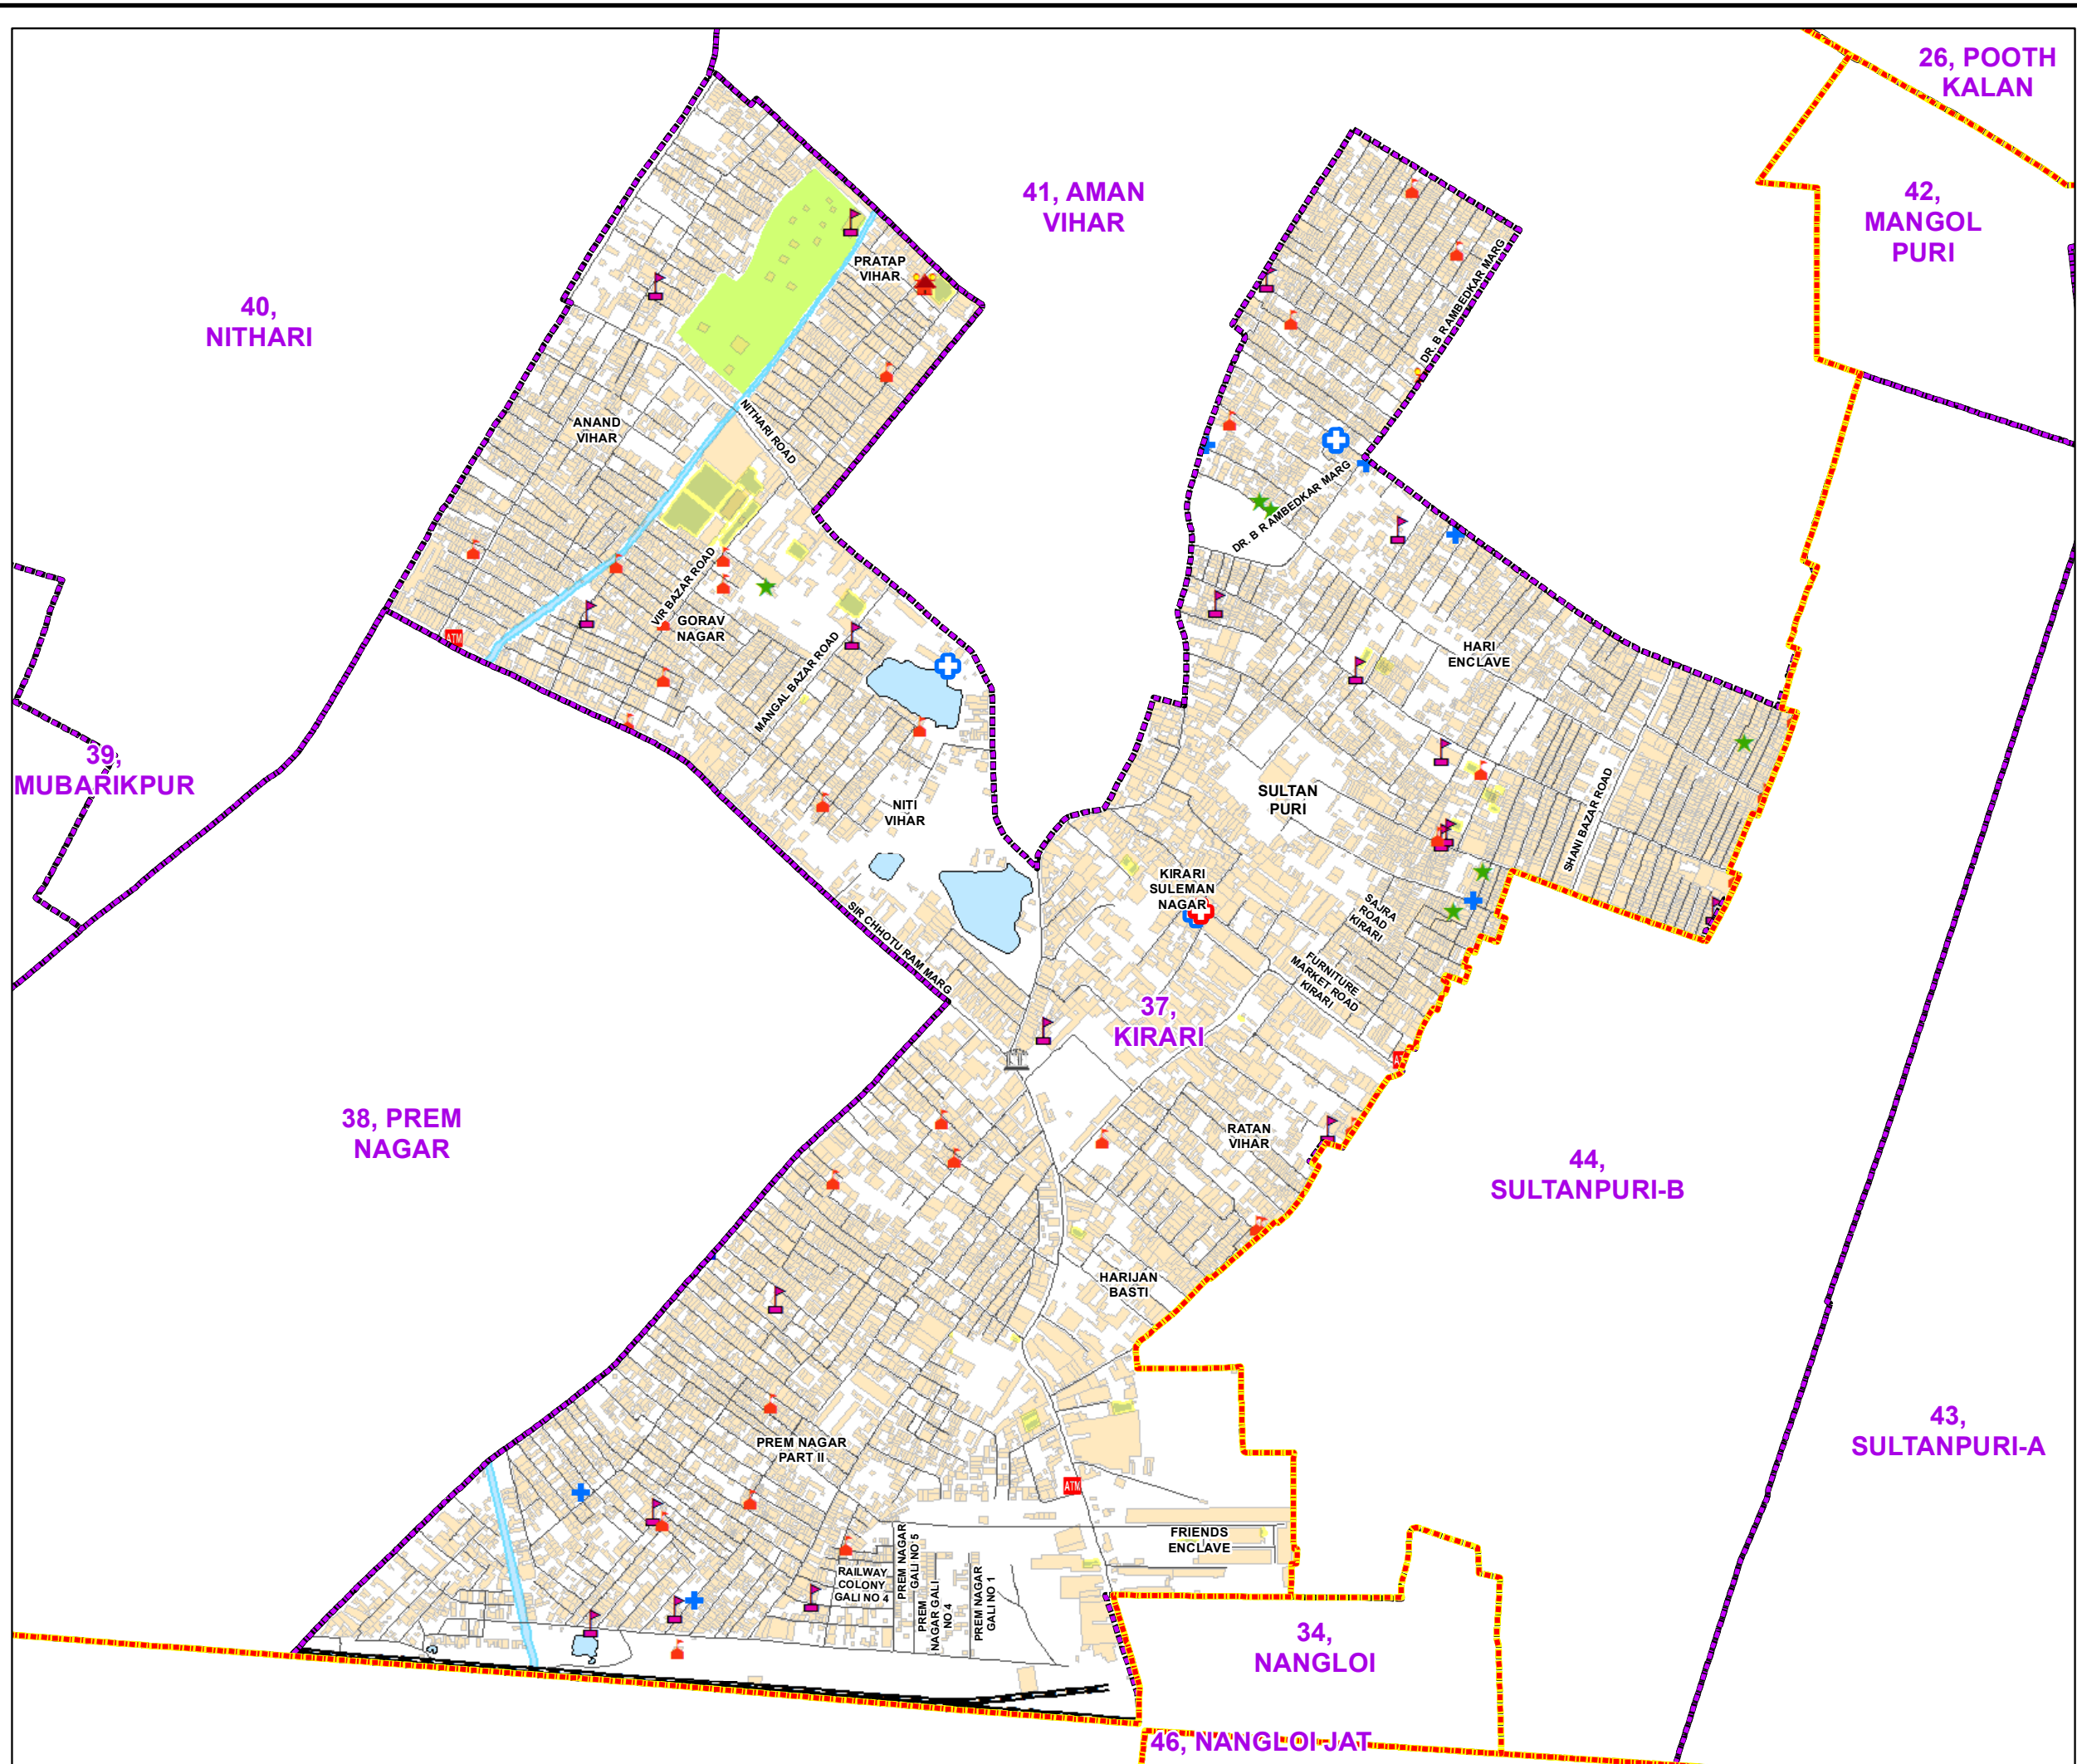

WARD NO.- 37, KIRARI

प्रतिबन्धित
केवल विभागीय प्रयोग हेतु
निर्यात के लिए नहीं

RESTRICTED
FOR DEPARTMENTAL USE ONLY
NOT FOR EXPORT