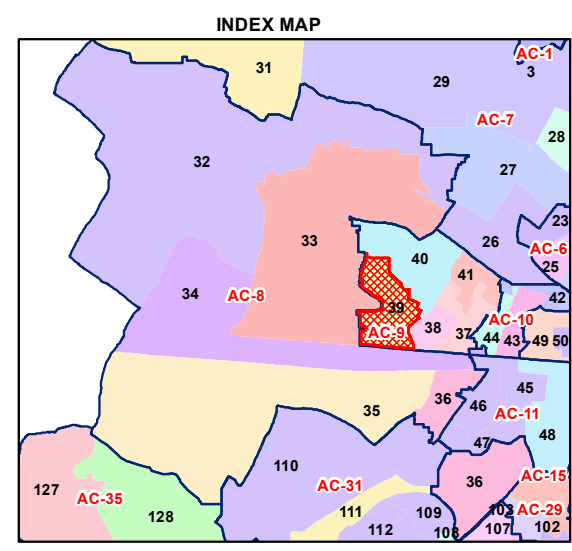

WARD NO.- 39, MUBARIKPUR

प्रतिबंधित
केवल विभागीय प्रयोग हेतु
निर्यात के लिए नहीं

**RESTRICTED
FOR DEPARTMENTAL USE ONLY
NOT FOR EXPORT**

LEGEND

	Health Centre		Gurudwara
	Nursing Home		Bank
	Primary Health Centre		Metro Line
	Dispensary		Railway Line
	Govt Hospital		Road
	Petrol Pump		Village Boundary
	Church		Ward Boundary
	Community Center		Assembly Boundary
	Metro Station		Sub-Division Boundary
	ATM		District Boundary
	Mosque		Buildings
	College		Canal Bank
	Barat Ghar		Play Ground
	Police Station		Pond
	Cinema Hall		Storm Water Drain
	University		River Bank
	Fire Station		Garden Parks
	Temple		Stadium
	School		

Total Population - 81734
SC Population - 11903

1:10,440

For further details about this map, please contact

Geospatial Delhi Limited
(A Government of NCT of Delhi Company)
3rd Level, C- Wing, Vikas Bhawan-II,
Civil Lines, New Delhi - 110054
Website : www.gsdLorg.in