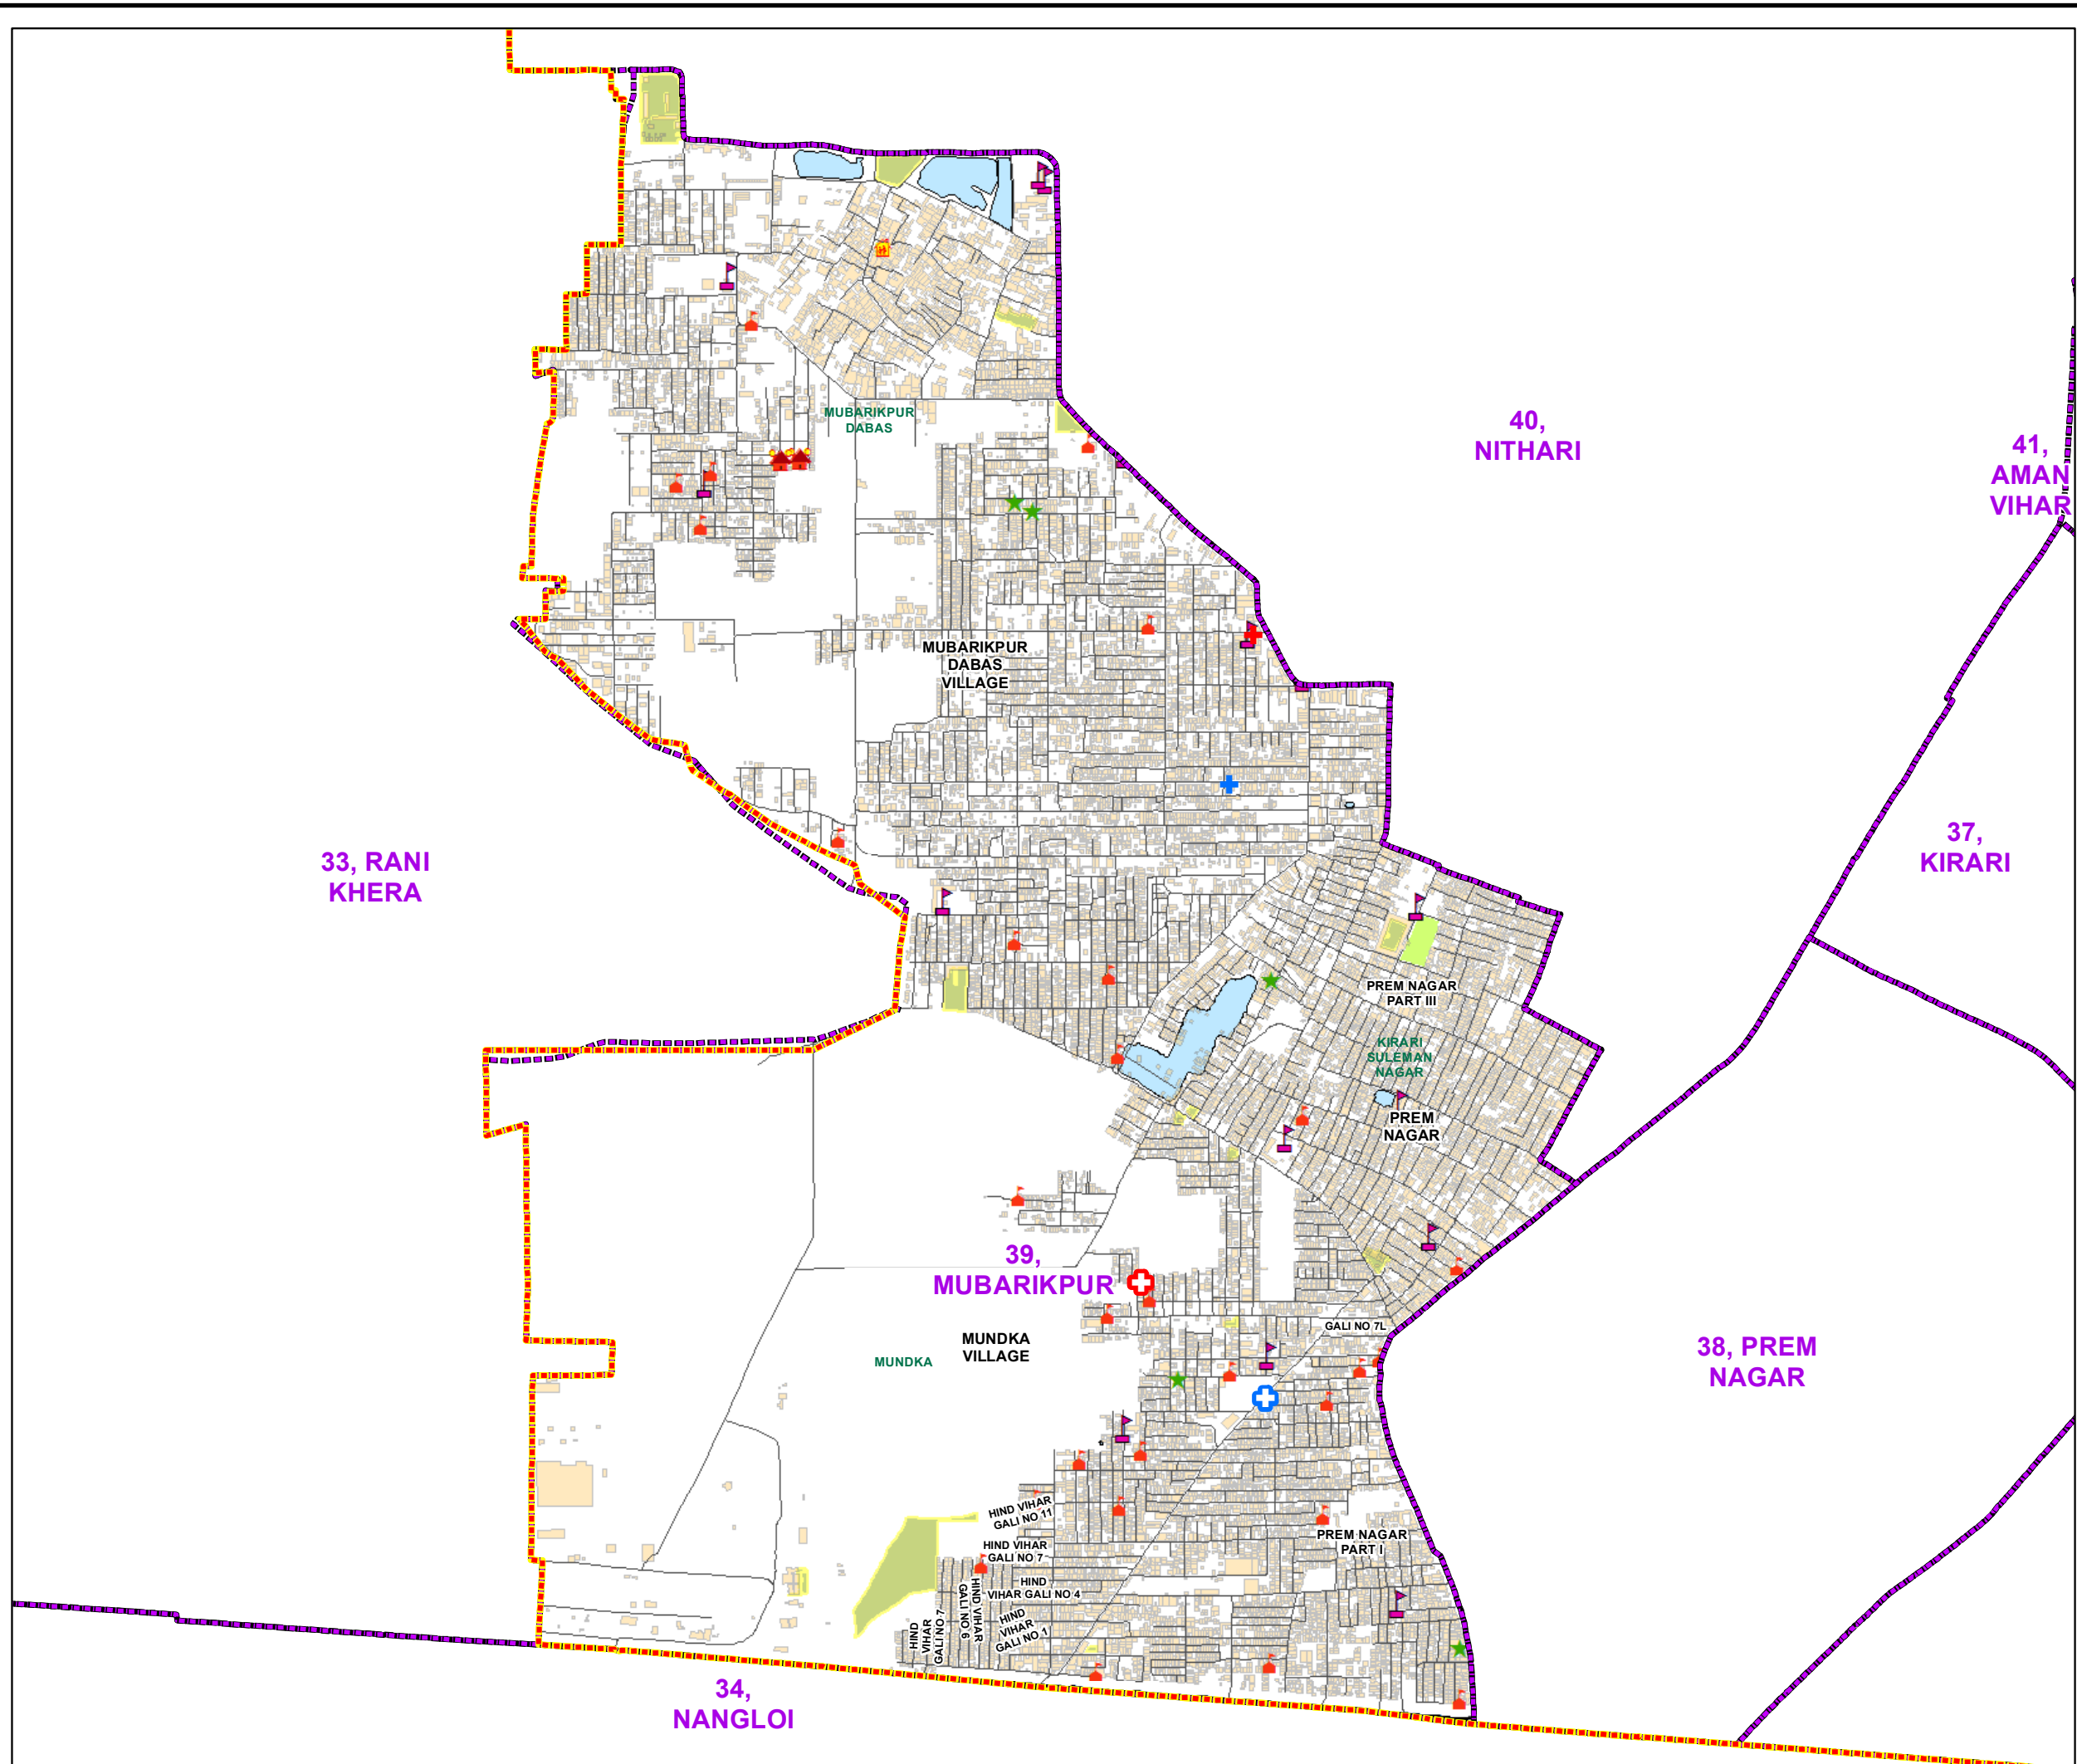

WARD NO.- 39, MUBARIKPUR

प्रतिबंधित
केवल विभागीय प्रयोग हेतु
निर्यात के लिए नहीं

**RESTRICTED
FOR DEPARTMENTAL USE ONLY
NOT FOR EXPORT**

LEGEND

	Health Centre		Gurudwara
	Nursing Home		Bank
	Primary Health Centre		Metro Line
	Dispensary		Railway Line
	Govt Hospital		Road
	Petrol Pump		Village Boundary
	Church		Ward Boundary
	Community Center		Assembly Boundary
	Metro Station		Sub-Division Boundary
	ATM		District Boundary
	Mosque		Buildings
	College		Canal Bank
	Barat Ghar		Play Ground
	Police Station		Pond
	Cinema Hall		Storm Water Drain
	University		River Bank
	Fire Station		Garden Parks
	Temple		Stadium
	School		

Total Population - 81734
SC Population - 11903

1:10,440

For further details about this map, please contact

Geospatial Delhi Limited
(A Government of NCT of Delhi Company)
3rd Level, C- Wing, Vikas Bhawan-II,
Civil Lines, New Delhi - 110054
Website : www.gsdLorg.in

Disclaimer:
Reproduction in whole or part by any means is prohibited without
written permission of Geospatial Delhi Limited. Responsibility of
data validation lies with the department concerned.