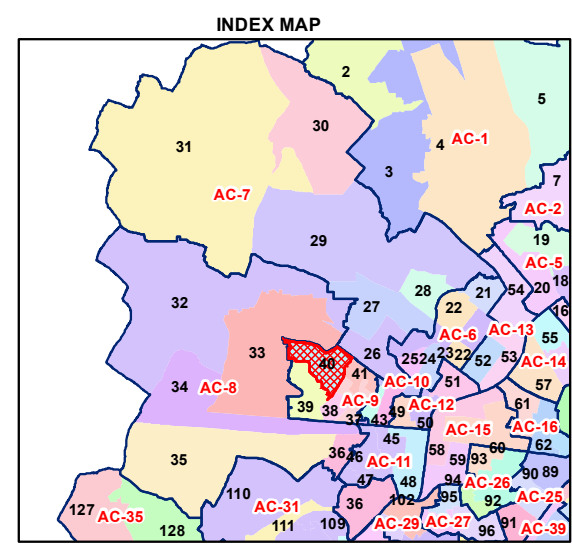

LEGEND

	Health Centre		Gurdwara
	Nursing Home		Bank
	Primary Health Centre		Metro Line
	Dispensary		Railway Line
	Govt Hospital		Road
	Petrol Pump		Village Boundary
	Church		Ward Boundary
	Community Center		Assembly Boundary
	Metro Station		Sub-Division Boundary
	ATM		District Boundary
	Mosque		Buildings
	College		Canal Bank
	Barat Ghar		Play Ground
	Police Station		Pond
	Cinema Hall		Storm Water Drain
	University		River Bank
	Fire Station		Garden Parks
	Temple		Stadium
	School		

Total Population - 63982
SC Population - 6447

1:10,800

For further details about this map, please contact

Geospatial Delhi Limited
(A Government of NCT of Delhi Company)
3rd Level, C- Wing, Vikas Bhawan-II,
Civil Lines, New Delhi - 110054
[Website : www.gsdLorg.in](http://www.gsdLorg.in)

Disclaimer:
Reproduction in whole or part by any means is prohibited without
written permission of Geospatial Delhi Limited. Responsibility of
data validation lies with the department concerned.