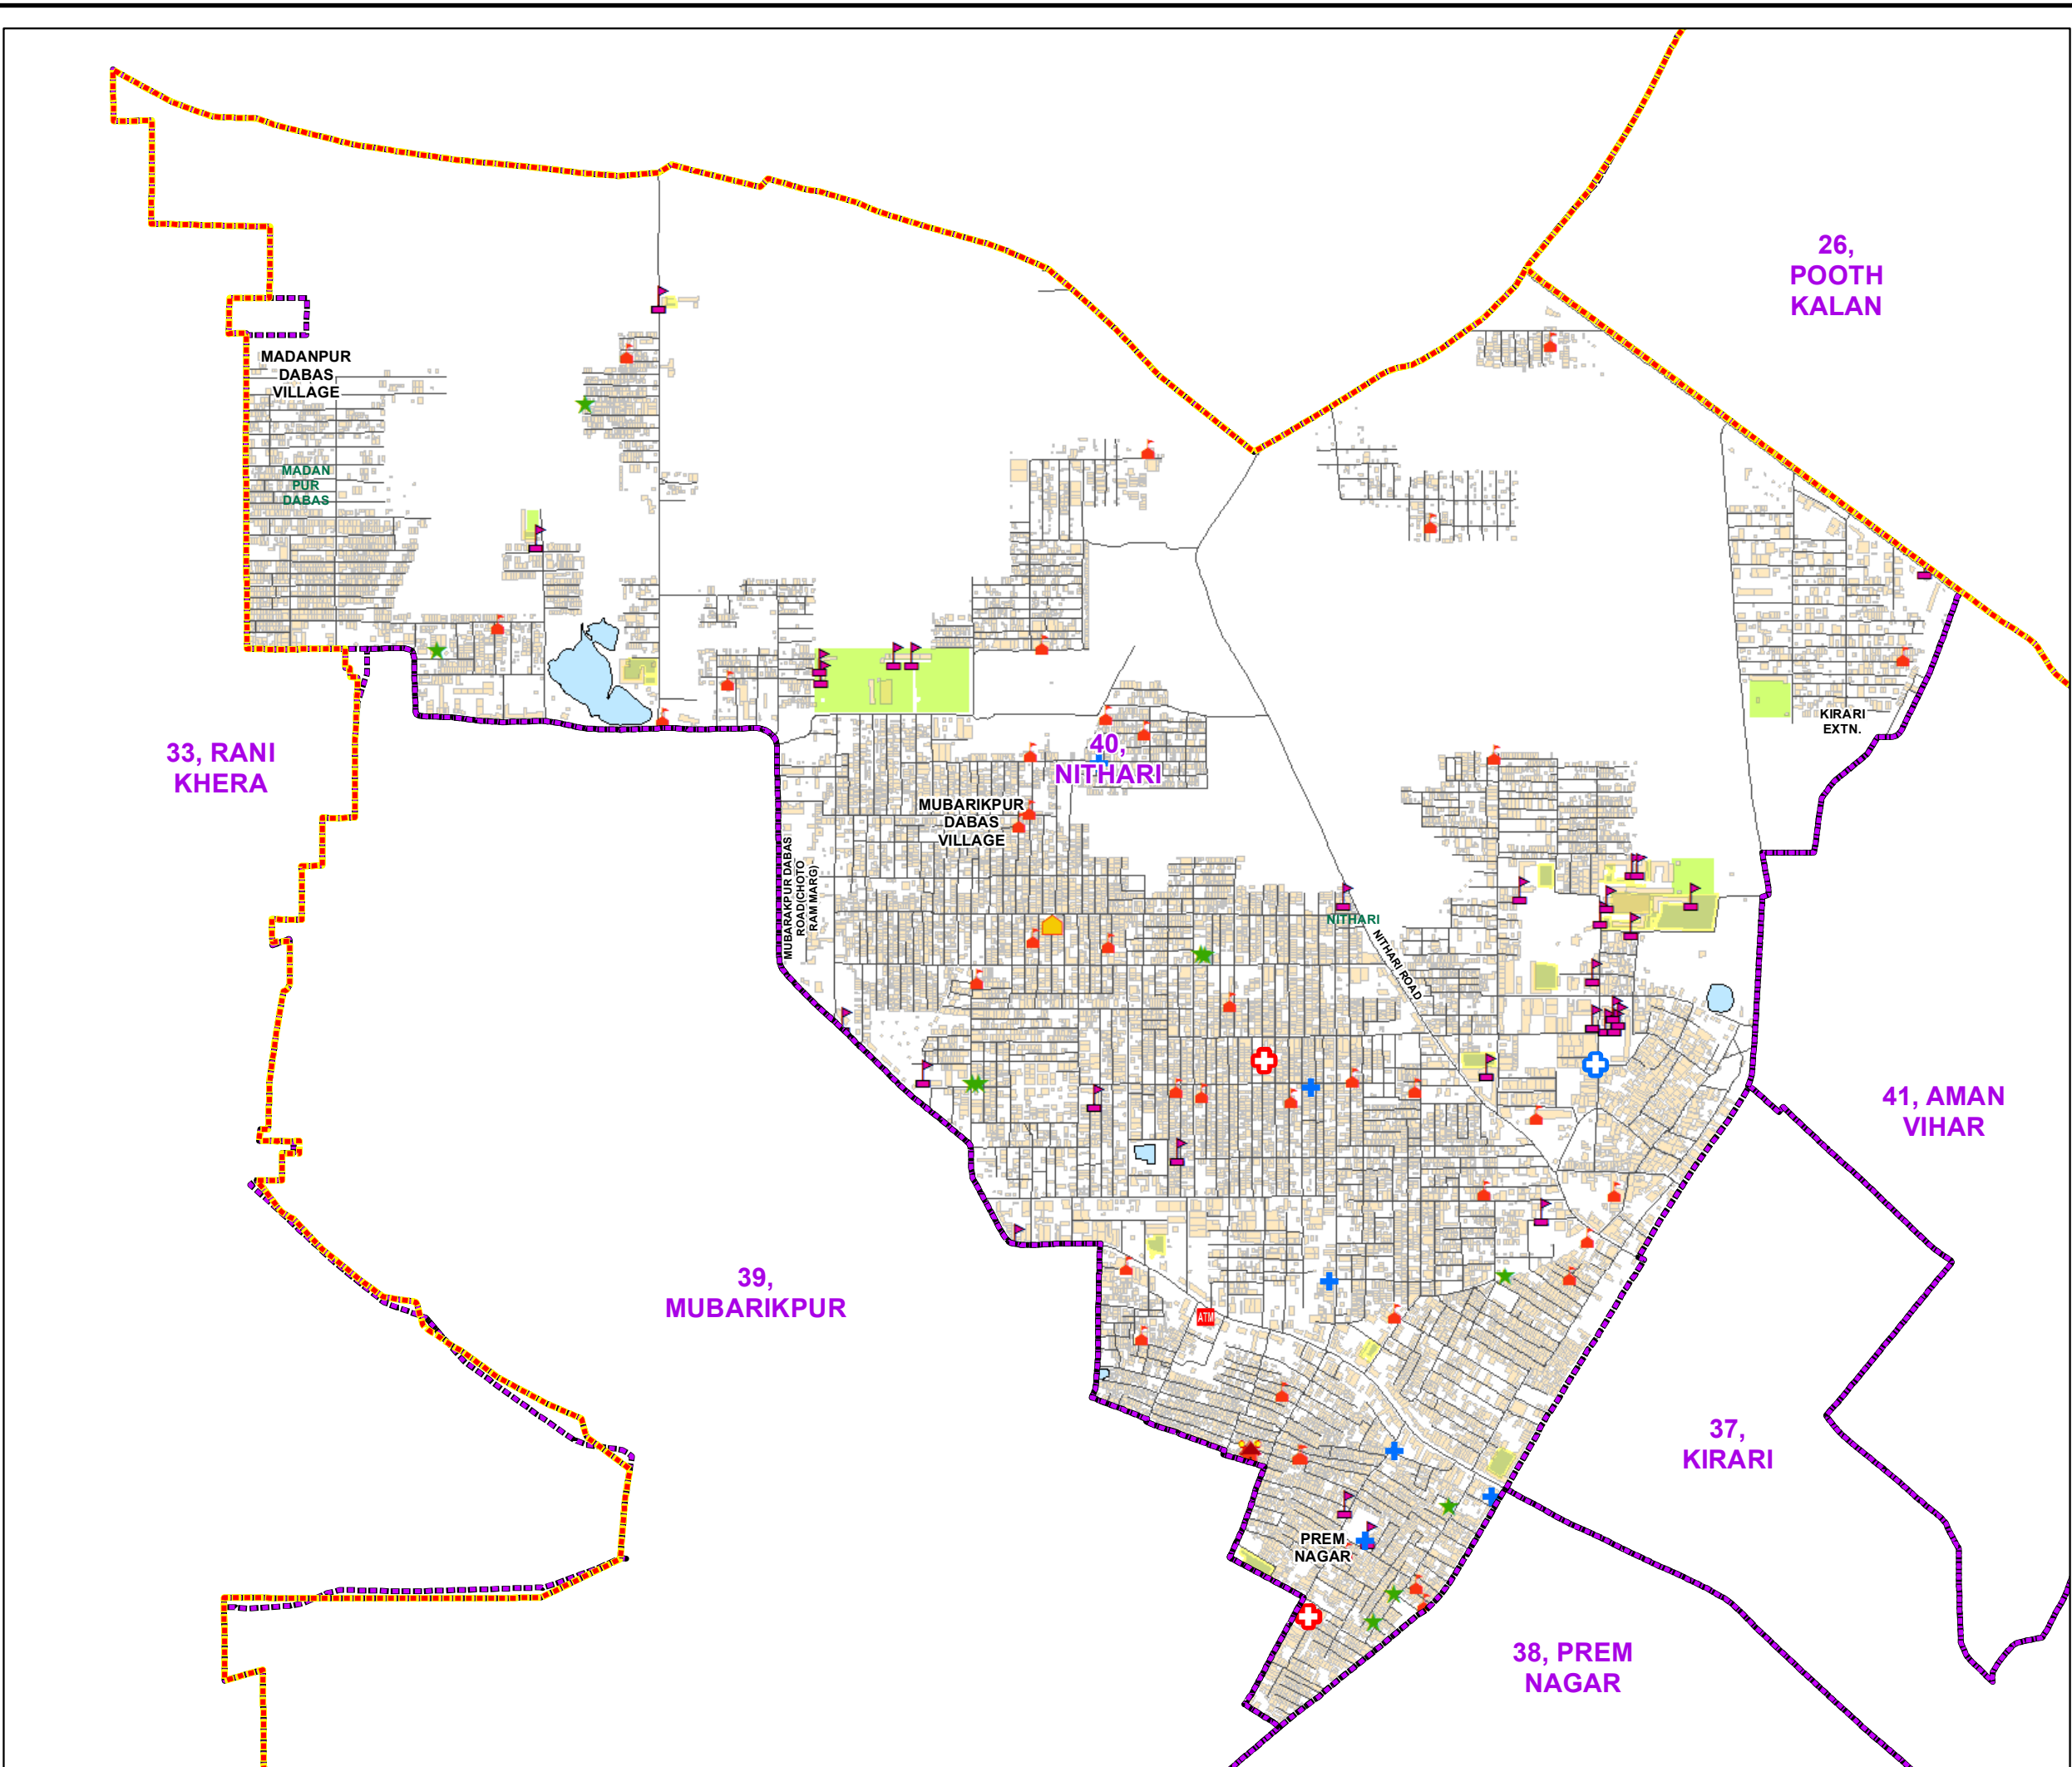

WARD NO.- 40, NITHARI

प्रतिबंधित
केवल विभागीय प्रयोग हेतु
निर्यात के लिए नहीं

**RESTRICTED
FOR DEPARTMENTAL USE ONLY
NOT FOR EXPORT**

LEGEND

	Health Centre		Gurdwara
	Nursing Home		Bank
	Primary Health Centre		Metro Line
	Dispensary		Railway Line
	Govt Hospital		Road
	Petrol Pump		Village Boundary
	Church		Ward Boundary
	Community Center		Assembly Boundary
	Metro Station		Sub-Division Boundary
	ATM		District Boundary
	Mosque		Buildings
	College		Canal Bank
	Barat Ghar		Play Ground
	Police Station		Pond
	Cinema Hall		Storm Water Drain
	University		River Bank
	Fire Station		Garden Parks
	Temple		Stadium
	School		

Total Population - 63982
SC Population - 6447

1:10,800

For further details about this map, please contact

Geospatial Delhi Limited
(A Government of NCT of Delhi Company)
3rd Level, C- Wing, Vikas Bhawan-II,
Civil Lines, New Delhi - 110054
[Website : www.gsdLorg.in](http://www.gsdLorg.in)

Disclaimer:
Reproduction in whole or part by any means is prohibited without
written permission of Geospatial Delhi Limited. Responsibility of
data validation lies with the department concerned.