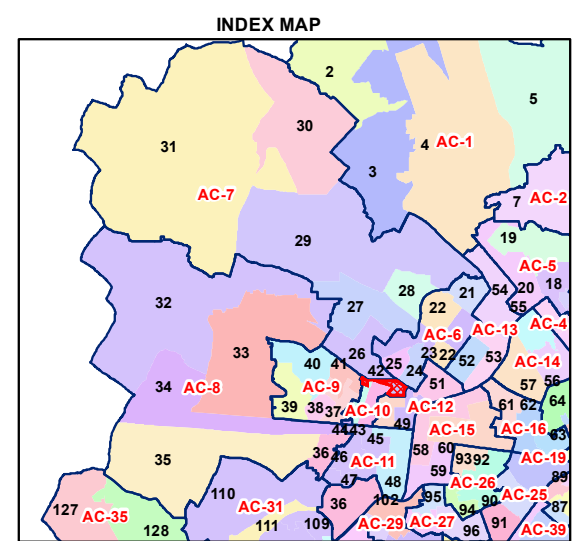

WARD NO.- 42, MANGOL PURI

Geospatial DELHI LIMITED
 DELHI GOVERNMENT
 TEAM DELHI MAKING THINGS HAPPEN

प्रतिबंधित
केवल विभागीय प्रयोग हेतु
निर्यात के लिए नहीं

**RESTRICTED
FOR DEPARTMENTAL USE ONLY
NOT FOR EXPORT**

LEGEND

	Health Centre		Gurudwara
	Nursing Home		Bank
	Primary Health Centre		Metro Line
	Dispensary		Railway Line
	Govt Hospital		Road
	Petrol Pump		Village Boundary
	Church		Ward Boundary
	Community Center		Assembly Boundary
	Metro Station		Sub-Division Boundary
	ATM		District Boundary
	Mosque		Buildings
	College		Canal Bank
	Barat Ghar		Play Ground
	Police Station		Pond
	Cinema Hall		Storm Water Drain
	University		River Bank
	Fire Station		Garden Parks
	Temple		Stadium
	School		

Total Population - 68404
SC Population - 26576

1:6,870

For further details about this map, please contact

Geospatial Delhi Limited
 (A Government of NCT of Delhi Company)
 3rd Level, C- Wing, Vikas Bhawan-II,
 Civil Lines, New Delhi - 110054
 Website : www.gsdLorg.in