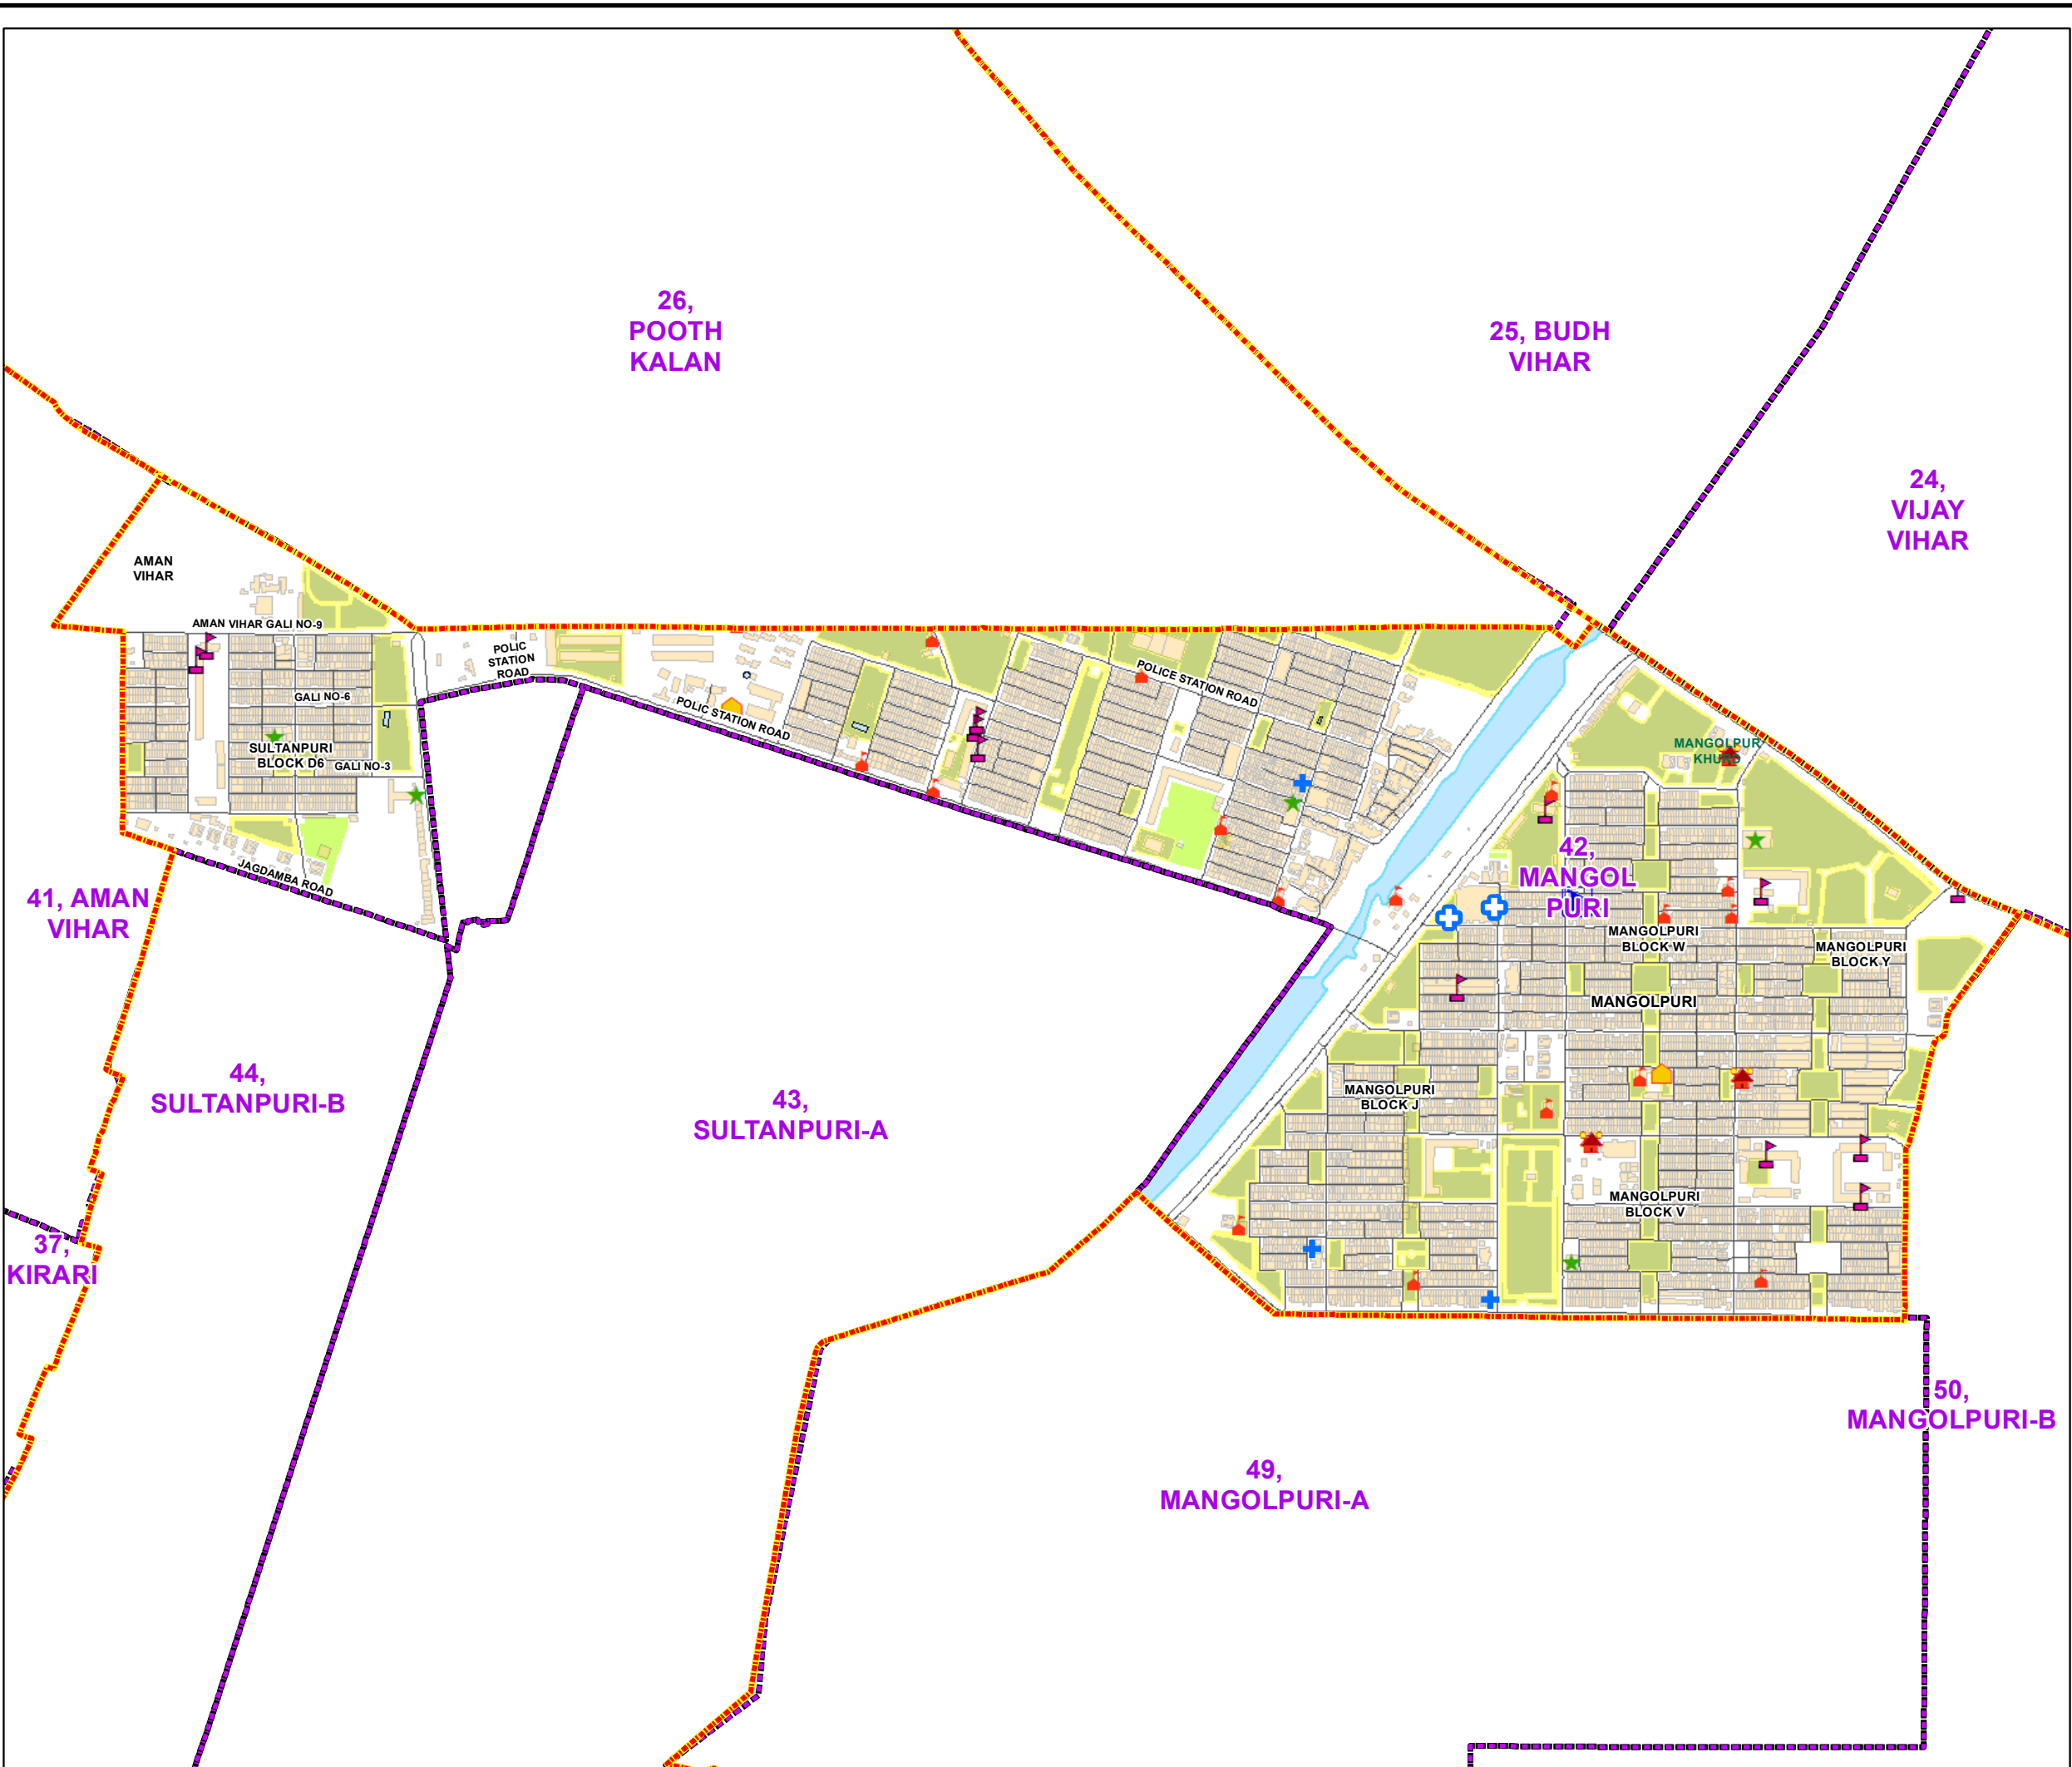

WARD NO.- 42, MANGOL PURI

Geospatial DELHI LIMITED
 DELHI GOVERNMENT
 TEAM DELHI MAKING THINGS HAPPEN

प्रतिबंधित
केवल विभागीय प्रयोग हेतु
निर्यात के लिए नहीं

**RESTRICTED
FOR DEPARTMENTAL USE ONLY
NOT FOR EXPORT**

LEGEND

	Health Centre		Gurudwara
	Nursing Home		Bank
	Primary Health Centre		Metro Line
	Dispensary		Railway Line
	Govt Hospital		Road
	Petrol Pump		Village Boundary
	Church		Ward Boundary
	Community Center		Assembly Boundary
	Metro Station		Sub-Division Boundary
	ATM		District Boundary
	Mosque		Buildings
	College		Canal Bank
	Barat Ghar		Play Ground
	Police Station		Pond
	Cinema Hall		Storm Water Drain
	University		River Bank
	Fire Station		Garden Parks
	Temple		Stadium
	School		

Total Population - 68404
SC Population - 26576

1:6,870

For further details about this map, please contact

Geospatial Delhi Limited
 (A Government of NCT of Delhi Company)
 3rd Level, C- Wing, Vikas Bhawan-II,
 Civil Lines, New Delhi - 110054
 Website : www.gsdLorg.in