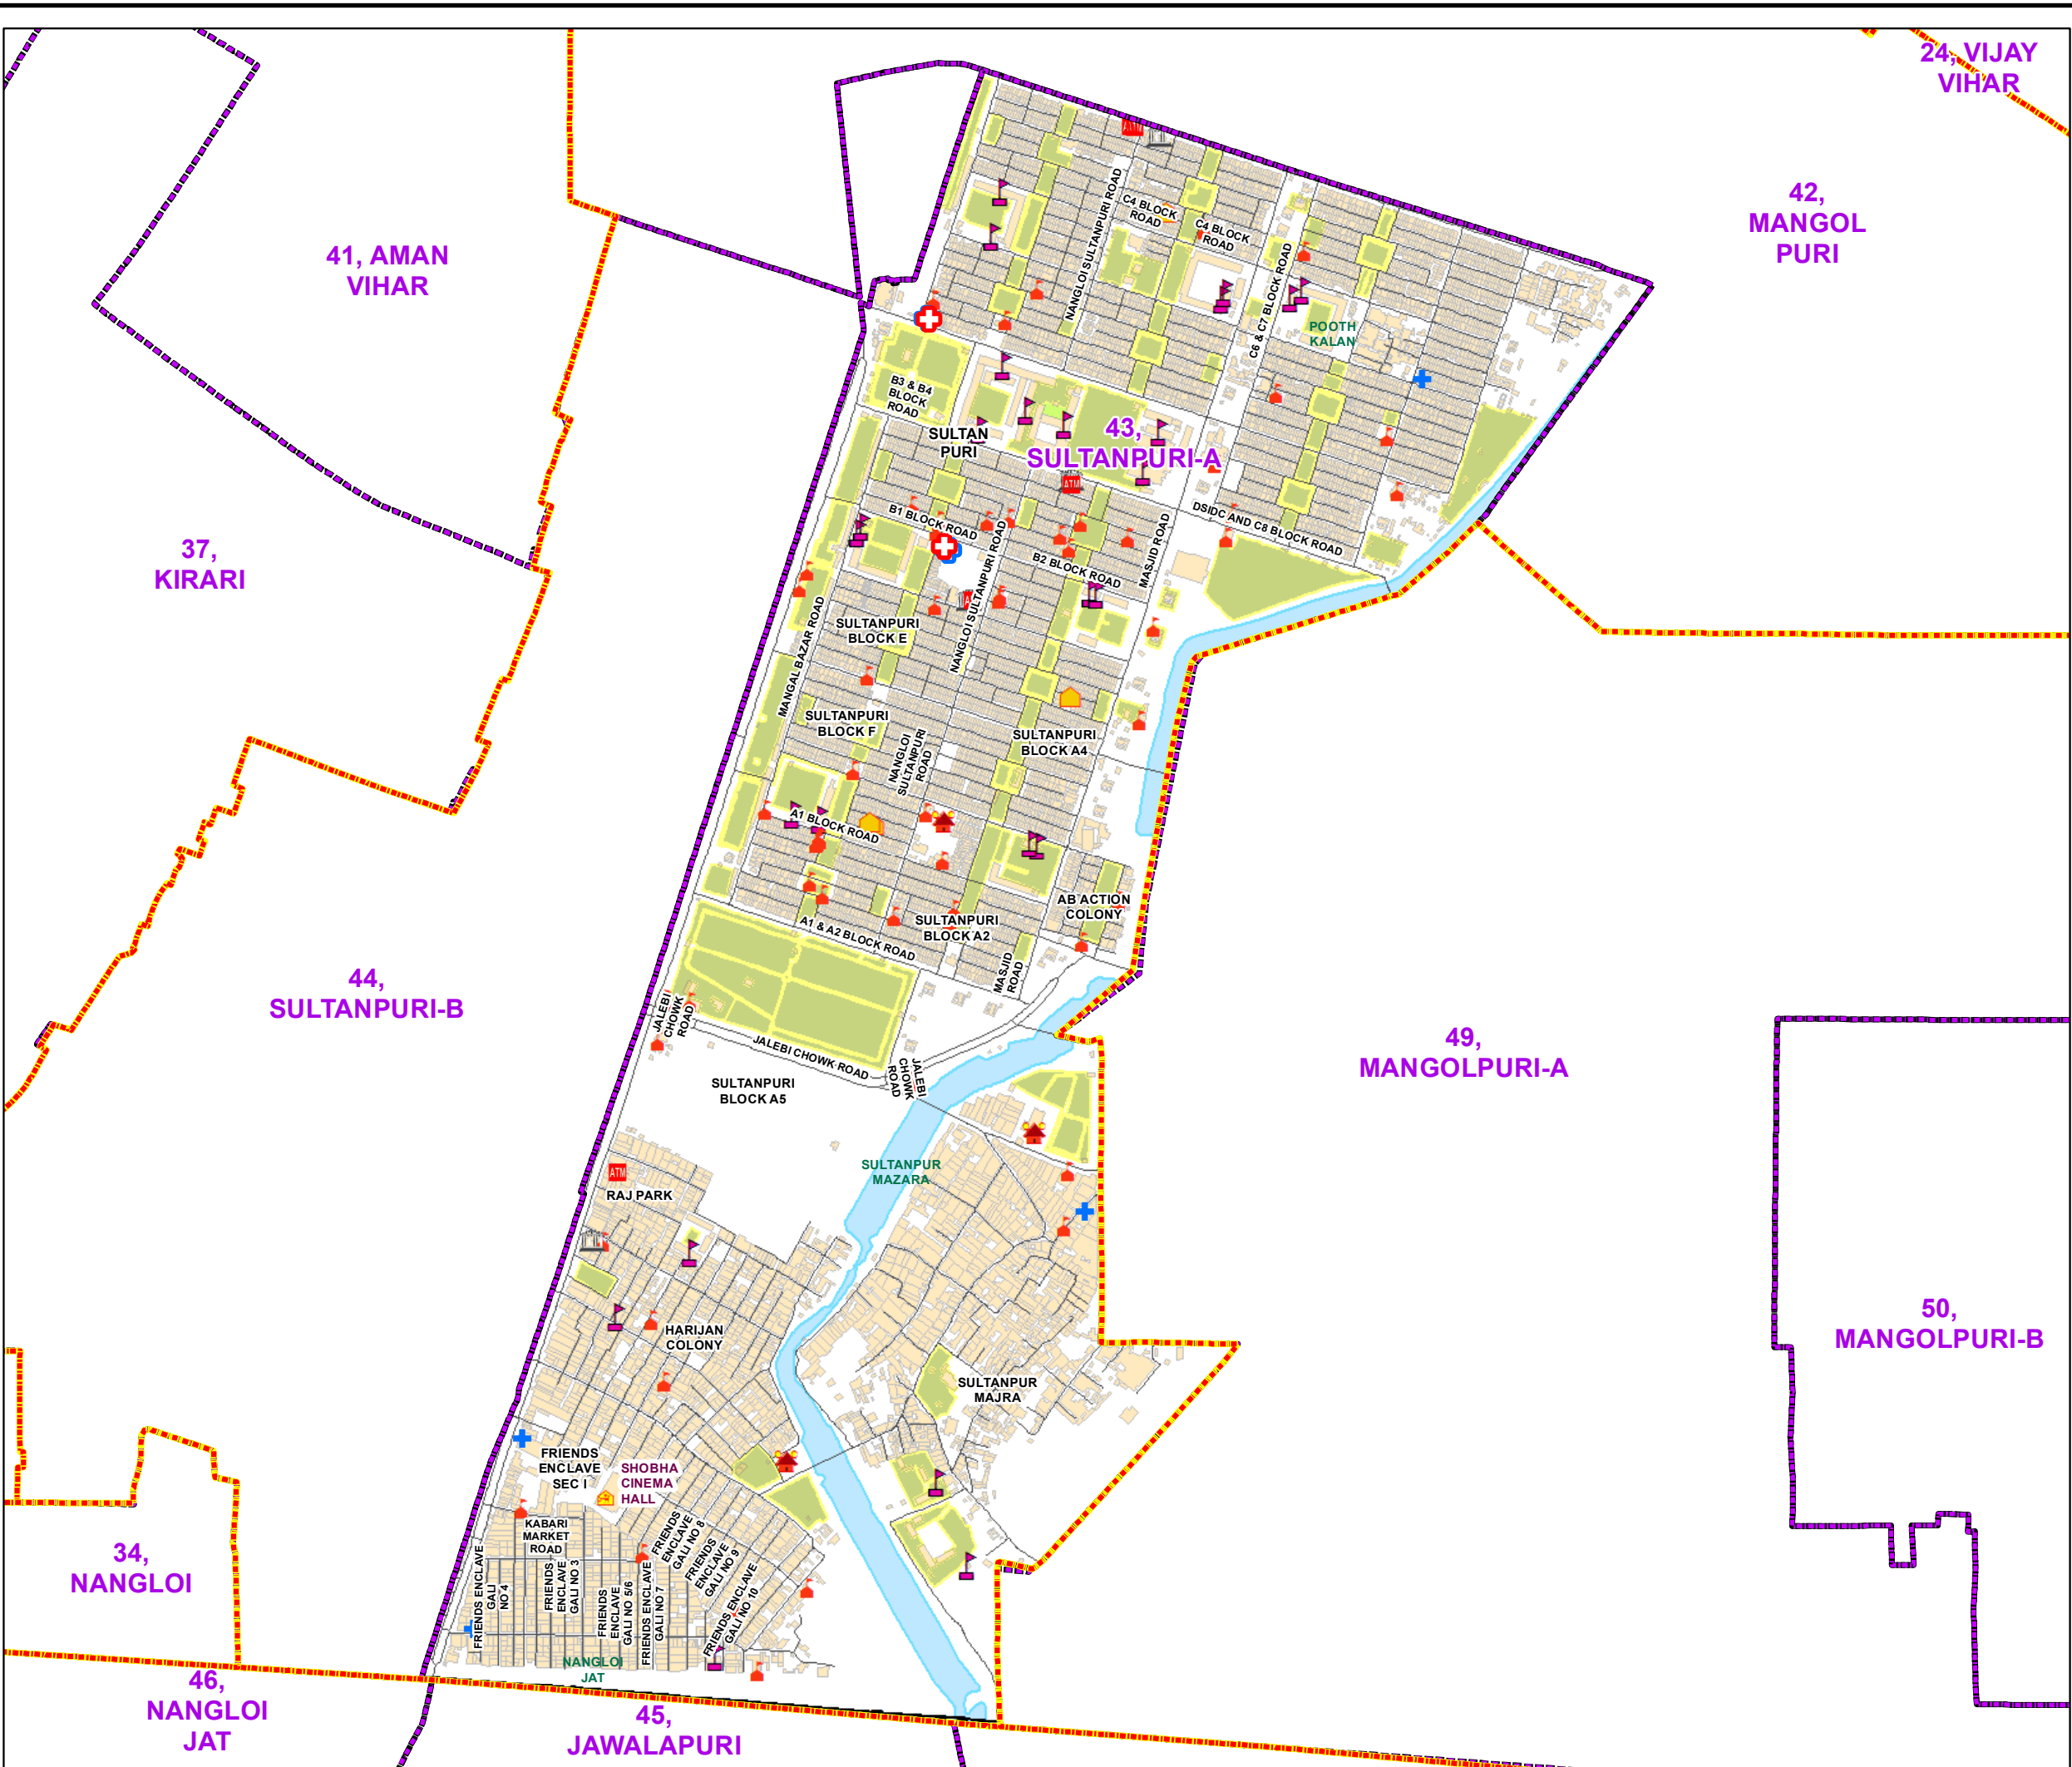

WARD NO.- 43, SULTANPURI-A

Geospatial DELHI LIMITED
 DELHI GOVERNMENT
 TEAM DELHI MAKING THINGS HAPPEN

प्रतिबद्धित
 केवल विभागीय प्रयोग हेतु
 निर्यात के लिए नहीं

RESTRICTED FOR DEPARTMENTAL USE ONLY
NOT FOR EXPORT

LEGEND

	Health Centre		Gurudwara
	Nursing Home		Bank
	Primary Health Centre		Metro Line
	Dispensary		Railway Line
	Govt Hospital		Road
	Petrol Pump		Village Boundary
	Church		Ward Boundary
	Community Center		Assembly Boundary
	Metro Station		Sub-Division Boundary
	ATM		District Boundary
	Mosque		Buildings
	College		Canal Bank
	Barat Ghar		Play Ground
	Police Station		Pond
	Cinema Hall		River Bank
	University		Garden Parks
	Fire Station		Stadium
	Temple		
	School		

Total Population - 74003
SC Population - 37206

1:7,670

For further details about this map, please contact

Geospatial Delhi Limited
 (A Government of NCT of Delhi Company)
 3rd Level, C- Wing, Vikas Bhawan-II,
 Civil Lines, New Delhi - 110054
 Website : www.gsdlog.in