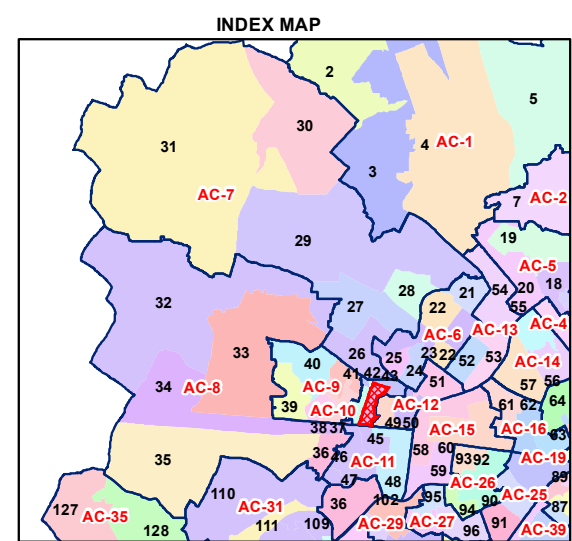

LEGEND

	Health Centre		Gurudwara
	Nursing Home		Bank
	Primary Health Centre		Metro Line
	Dispensary		Railway Line
	Govt Hospital		Road
	Petrol Pump		Village Boundary
	Church		Ward Boundary
	Community Center		Assembly Boundary
	Metro Station		Sub-Division Boundary
	ATM		District Boundary
	Mosque		Buildings
	College		Canal Bank
	Barat Ghar		Play Ground
	Police Station		Pond
	Cinema Hall		River Bank
	University		Garden Parks
	Fire Station		Stadium
	Temple		
	School		

Total Population - 74003
SC Population - 37206

1:7,670

For further details about this map, please contact

Geospatial Delhi Limited
 (A Government of NCT of Delhi Company)
 3rd Level, C- Wing, Vikas Bhawan-II,
 Civil Lines, New Delhi - 110054
 Website : www.gsdlog.in