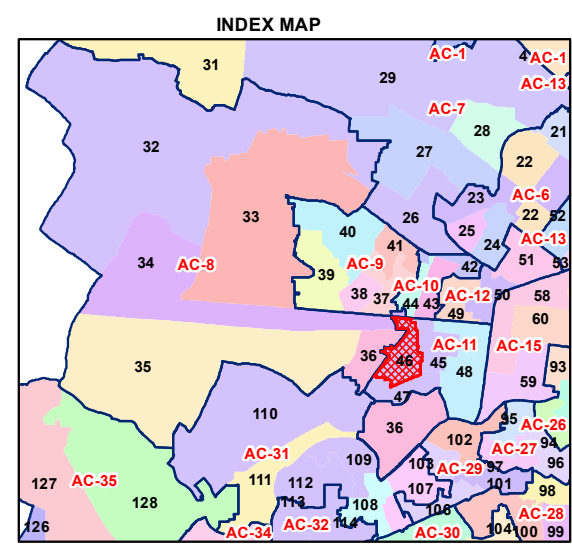

LEGEND	
	Health Centre
	Nursing Home
	Primary Health Centre
	Dispensary
	Govt Hospital
	Petrol Pump
	Church
	Community Center
	Metro Station
	ATM
	Mosque
	College
	Barat Ghar
	Police Station
	Cinema Hall
	University
	Fire Station
	Temple
	School
	Gurudwara
	Bank
	Metro Line
	Railway Line
	Road
	Village Boundary
	Ward Boundary
	Assembly Boundary
	Sub-Division Boundary
	District Boundary
	Buildings
	Canal Bank
	Play Ground
	Pond
	Storm Water Drain
	River Bank
	Garden Parks
	Stadium

Total Population - 64870
SC Population - 6874

1:8,820

For further details about this map, please contact

Geospatial Delhi Limited
(A Government of NCT of Delhi Company)
3rd Level, C- Wing, Vikas Bhawan-II,
Civil Lines, New Delhi - 110054
Website : www.gsdLorg.in

Disclaimer:
Reproduction in whole or part by any means is prohibited without
written permission of Geospatial Delhi Limited. Responsibility of
data validation lies with the department concerned.