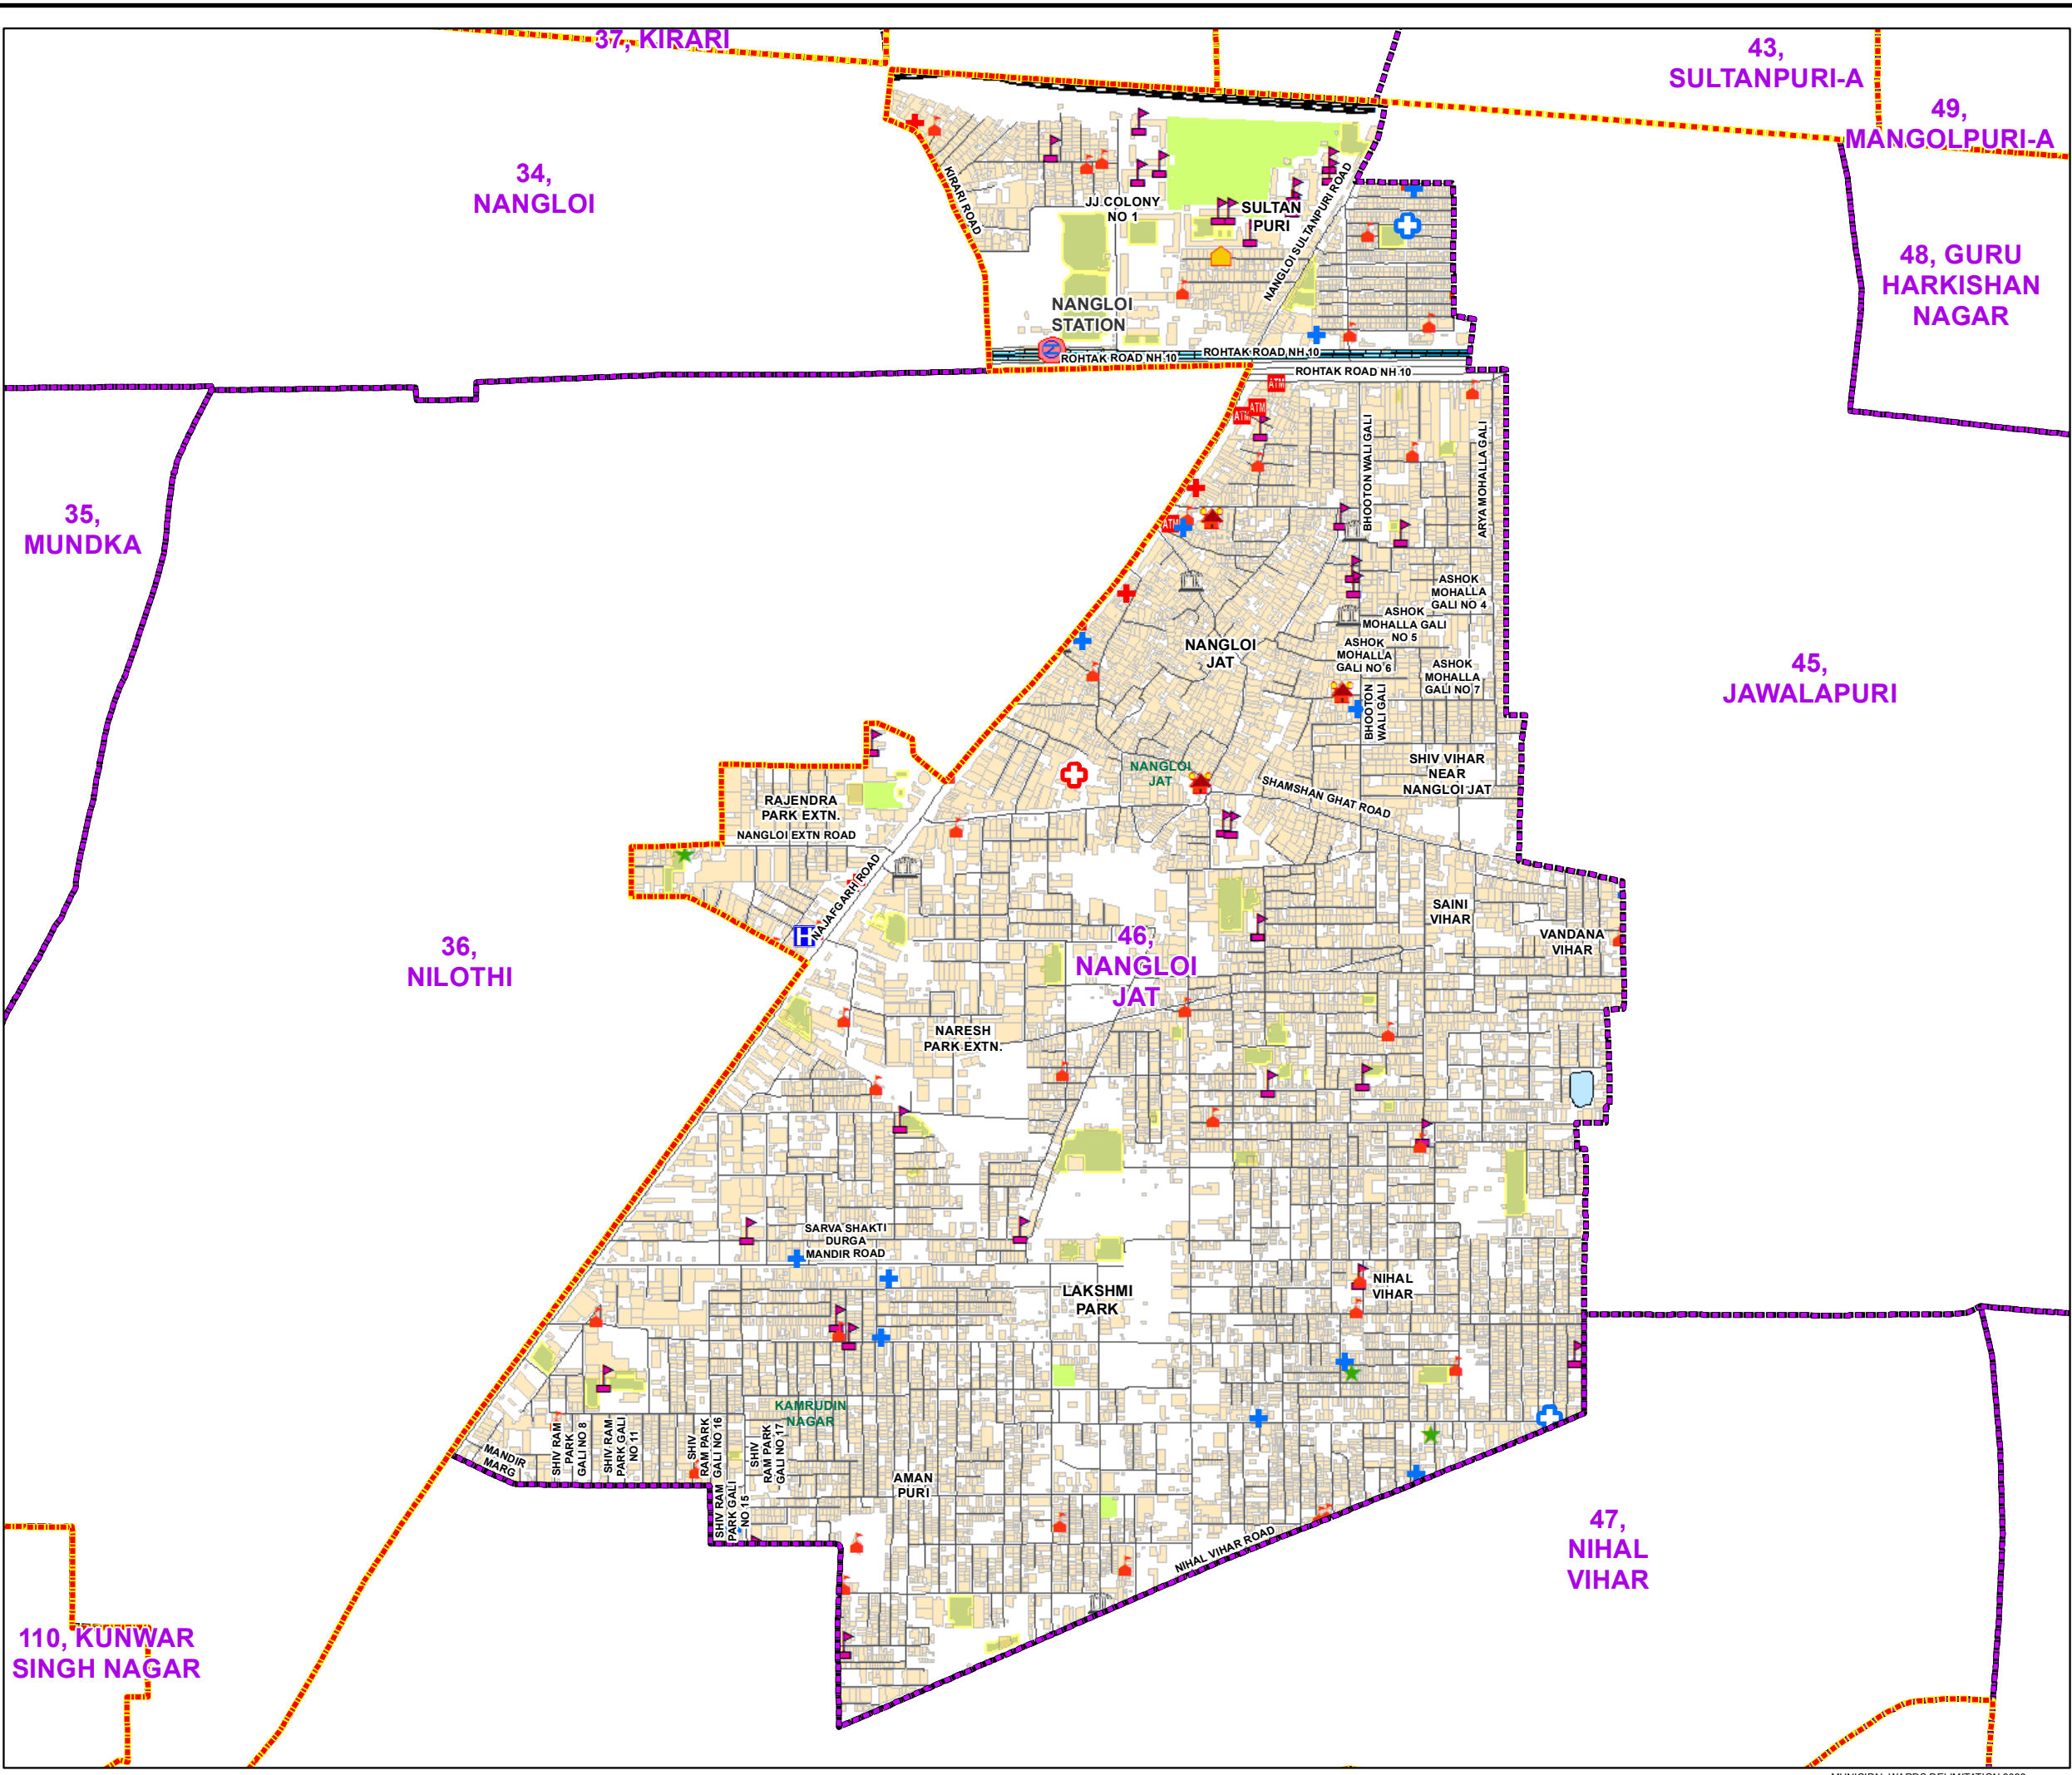

WARD NO.- 46, NANGLOI JAT

प्रतिबंधित
केवल विभागीय प्रयोग हेतु
निर्यात के लिए नहीं

**RESTRICTED
FOR DEPARTMENTAL USE ONLY
NOT FOR EXPORT**

LEGEND	
	Health Centre
	Nursing Home
	Primary Health Centre
	Dispensary
	Govt Hospital
	Petrol Pump
	Church
	Community Center
	Metro Station
	ATM
	Mosque
	College
	Barat Ghar
	Police Station
	Cinema Hall
	University
	Fire Station
	Temple
	School
	Gurudwara
	Bank
	Metro Line
	Railway Line
	Road
	Village Boundary
	Ward Boundary
	Assembly Boundary
	Sub-Division Boundary
	District Boundary
	Buildings
	Canal Bank
	Play Ground
	Pond
	Storm Water Drain
	River Bank
	Garden Parks
	Stadium

Total Population - 64870
SC Population - 6874

1:8,820

For further details about this map, please contact

Geospatial Delhi Limited
(A Government of NCT of Delhi Company)
3rd Level, C- Wing, Vikas Bhawan-II,
Civil Lines, New Delhi - 110054
Website : www.gsdLorg.in

Disclaimer:
Reproduction in whole or part by any means is prohibited without
written permission of Geospatial Delhi Limited. Responsibility of
data validation lies with the department concerned.