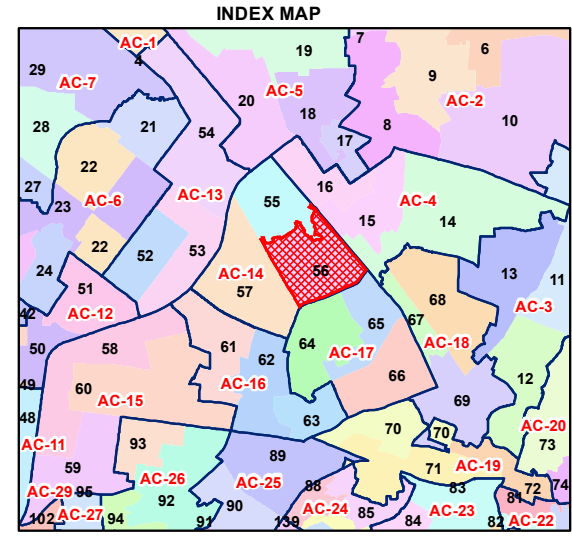

WARD NO.- 56, SHALIMAR BAGH-B

प्रतिबंधित
केवल विभागीय प्रयोग हेतु
निर्यात के लिए नहीं

**RESTRICTED
FOR DEPARTMENTAL USE ONLY
NOT FOR EXPORT**

LEGEND

	Health Centre		Gurudwara
	Nursing Home		Bank
	Primary Health Centre		Metro Line
	Dispensary		Railway Line
	Govt Hospital		Road
	Petrol Pump		Village Boundary
	Church		Ward Boundary
	Community Center		Assembly Boundary
	Metro Station		Sub-Division Boundary
	ATM		District Boundary
	Mosque		Buildings
	College		Canal Bank
	Barat Ghar		Play Ground
	Police Station		Pond
	Cinema Hall		Storm Water Drain
	University		River Bank
	Fire Station		Garden Parks
	Temple		Stadium
	School		

Total Population - 72416
SC Population - 4861

1:9,480

For further details about this map, please contact

Geospatial Delhi Limited
(A Government of NCT of Delhi Company)
3rd Level, C- Wing, Vikas Bhawan-II,
Civil Lines, New Delhi - 110054
Website : www.gsdLorg.in