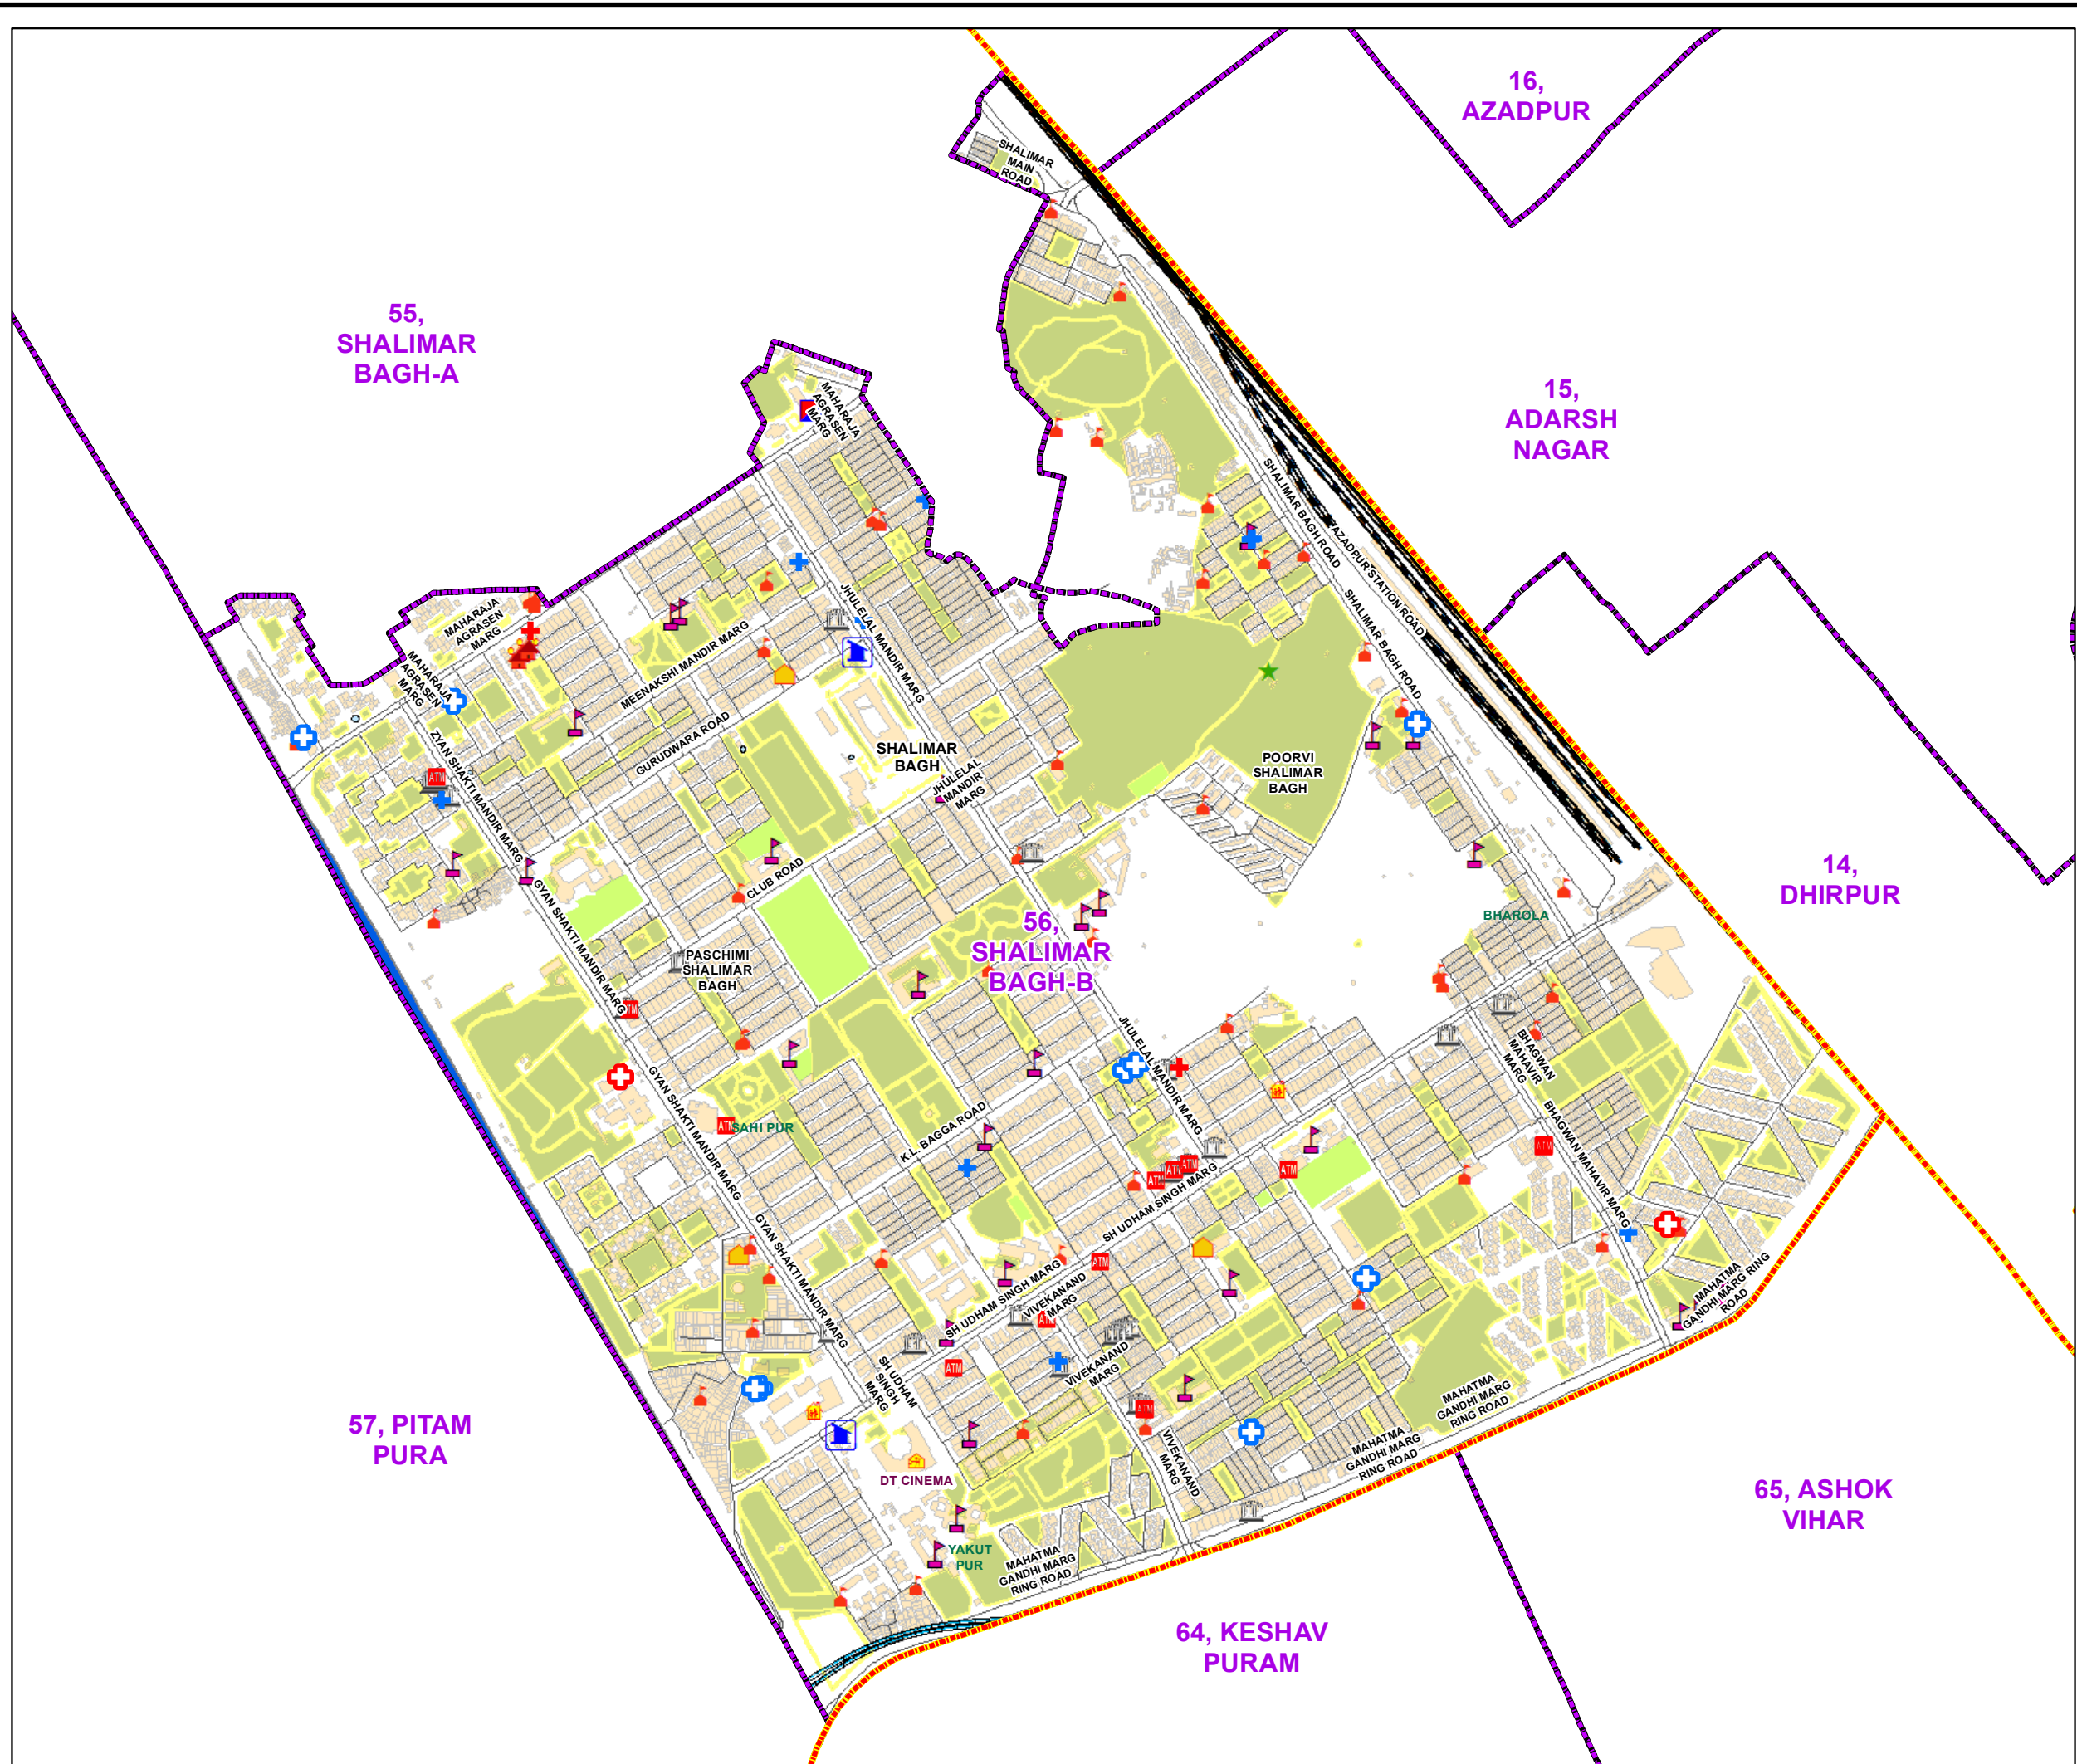

WARD NO.- 56, SHALIMAR BAGH-B

प्रतिबंधित
केवल विभागीय प्रयोग हेतु
निर्यात के लिए नहीं

**RESTRICTED
FOR DEPARTMENTAL USE ONLY
NOT FOR EXPORT**

LEGEND

	Health Centre		Gurudwara
	Nursing Home		Bank
	Primary Health Centre		Metro Line
	Dispensary		Railway Line
	Govt Hospital		Road
	Petrol Pump		Village Boundary
	Church		Ward Boundary
	Community Center		Assembly Boundary
	Metro Station		Sub-Division Boundary
	ATM		District Boundary
	Mosque		Buildings
	College		Canal Bank
	Barat Ghar		Play Ground
	Police Station		Pond
	Cinema Hall		Storm Water Drain
	University		River Bank
	Fire Station		Garden Parks
	Temple		Stadium
	School		

Total Population - 72416
SC Population - 4861

1:9,480

For further details about this map, please contact

Geospatial Delhi Limited
(A Government of NCT of Delhi Company)
3rd Level, C- Wing, Vikas Bhawan-II,
Civil Lines, New Delhi - 110054
Website : www.gsdLorg.in

Disclaimer:
Reproduction in whole or part by any means is prohibited without
written permission of Geospatial Delhi Limited Responsibility of
data validation lies with the department concerned.