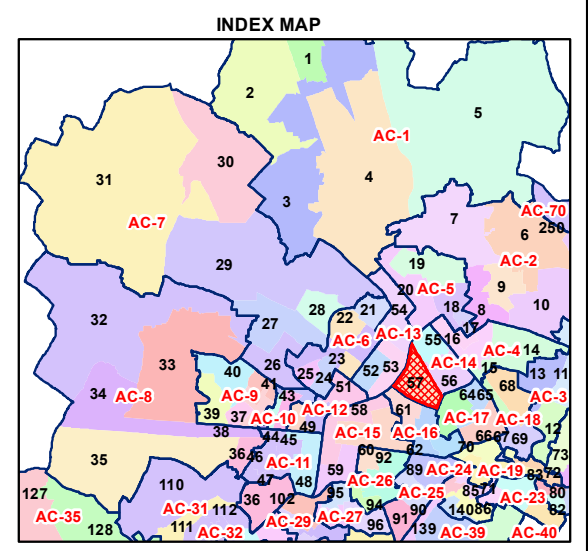

WARD NO.- 57, PITAM PURA

LEGEND

	Health Centre		Gurdwara
	Nursing Home		Bank
	Primary Health Centre		Metro Line
	Dispensary		Railway Line
	Govt Hospital		Road
	Petrol Pump		Village Boundary
	Church		Ward Boundary
	Community Center		Assembly Boundary
	Metro Station		Sub-Division Boundary
	ATM		District Boundary
	Mosque		Buildings
	College		Canal Bank
	Barat Ghar		Play Ground
	Police Station		Pond
	Cinema Hall		Storm Water Drain
	University		River Bank
	Fire Station		Garden Parks
	Temple		Stadium
	School		

Total Population - 80594
 SC Population - 5366

1:12,820

For further details about this map, please contact

Geospatial Delhi Limited
 (A Government of NCT of Delhi Company)
 3rd Level, C- Wing, Vikas Bhawan-II,
 Civil Lines, New Delhi - 110054
 Website : www.gsdLorg.in