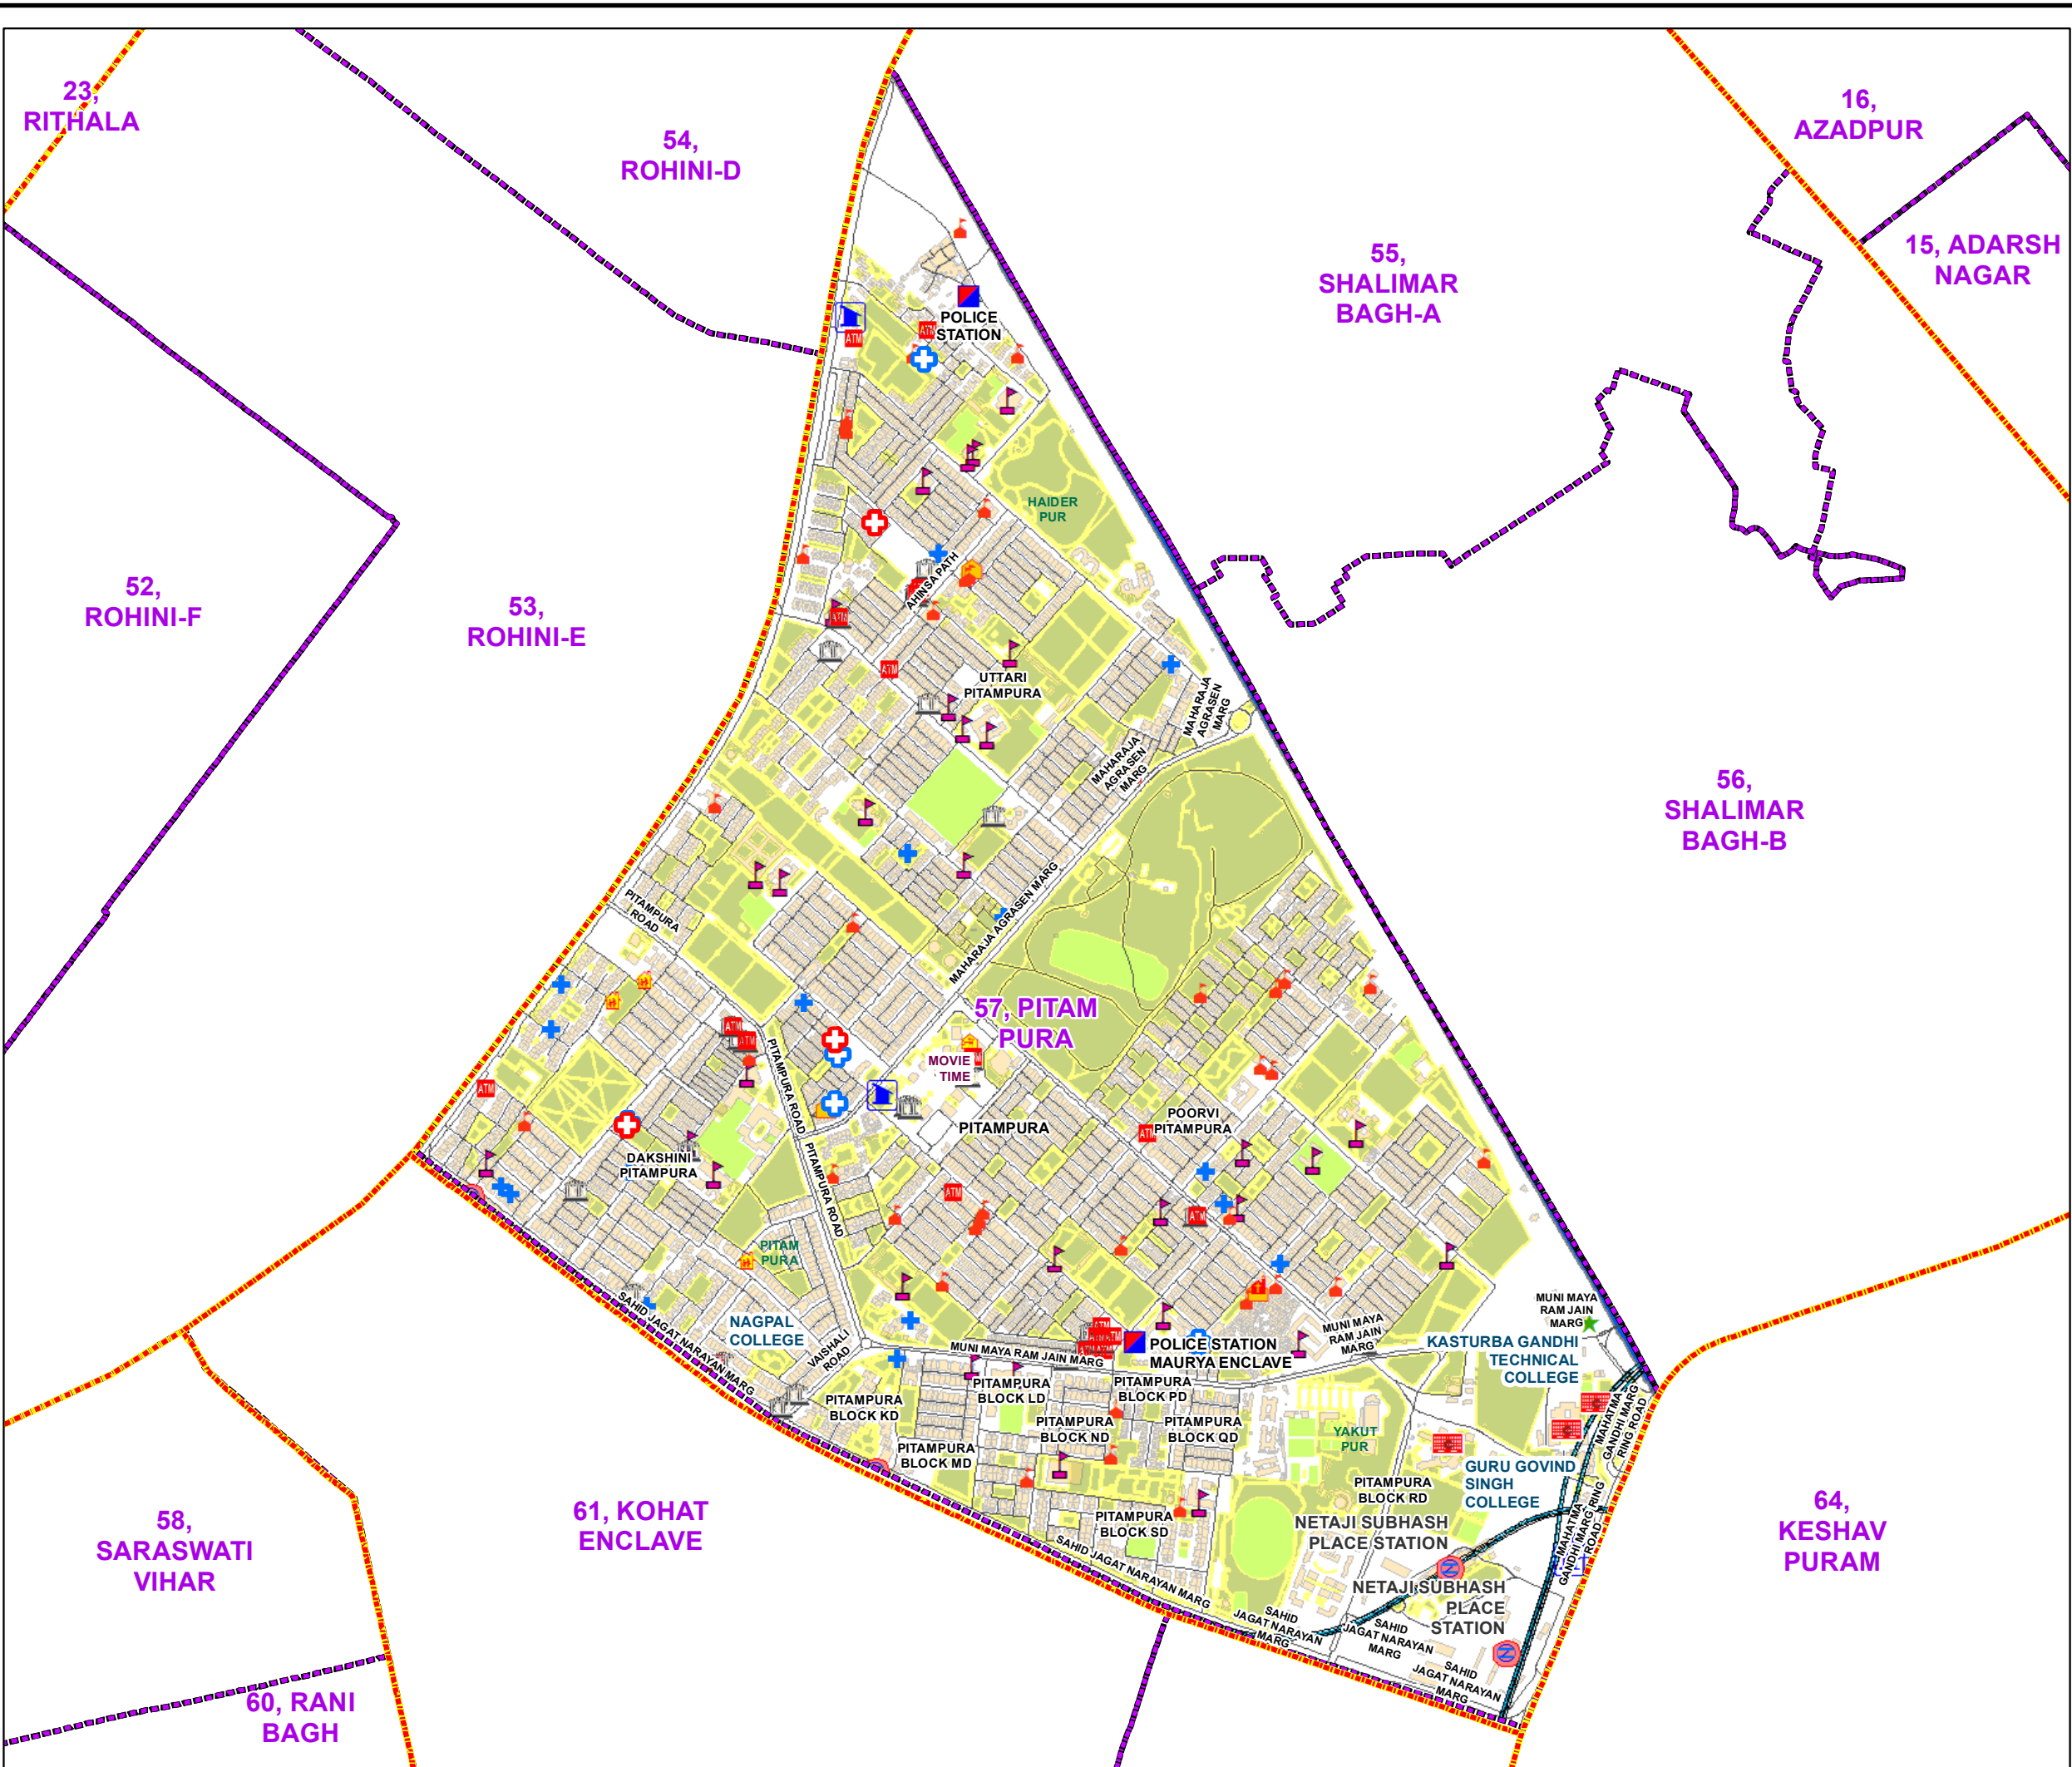

WARD NO.- 57, PITAM PURA

LEGEND

	Health Centre		Gurdwara
	Nursing Home		Bank
	Primary Health Centre		Metro Line
	Dispensary		Railway Line
	Govt Hospital		Road
	Petrol Pump		Village Boundary
	Church		Ward Boundary
	Community Center		Assembly Boundary
	Metro Station		Sub-Division Boundary
	ATM		District Boundary
	Mosque		Buildings
	College		Canal Bank
	Barat Ghar		Play Ground
	Police Station		Pond
	Cinema Hall		Storm Water Drain
	University		River Bank
	Fire Station		Garden Parks
	Temple		Stadium
	School		

Total Population - 80594
 SC Population - 5366

1:12,820

For further details about this map, please contact

Geospatial Delhi Limited
 (A Government of NCT of Delhi Company)
 3rd Level, C- Wing, Vikas Bhawan-II,
 Civil Lines, New Delhi - 110054
 Website : www.gsdLorg.in

Disclaimer:
 Reproduction in whole or part by any means is prohibited without
 written permission of Geospatial Delhi Limited. Responsibility of
 data validation lies with the department concerned.