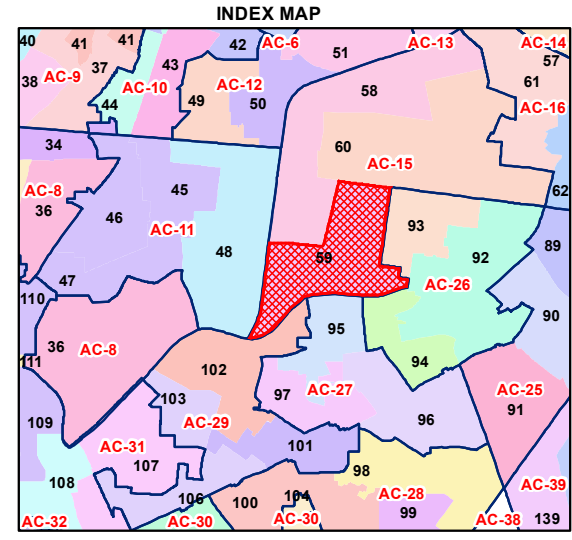

LEGEND

	Health Centre		Gurdwara
	Nursing Home		Bank
	Primary Health Centre		Metro Line
	Dispensary		Railway Line
	Govt Hospital		Road
	Petrol Pump		Village Boundary
	Church		Ward Boundary
	Community Center		Assembly Boundary
	Metro Station		Sub-Division Boundary
	ATM		District Boundary
	Mosque		Buildings
	College		Canal Bank
	Barat Ghar		Play Ground
	Police Station		Pond
	Cinema Hall		Storm Water Drain
	University		River Bank
	Fire Station		Garden Parks
	Temple		Stadium
	School		

Total Population - 67423
SC Population - 7643

1:10,070

For further details about this map, please contact

Geospatial Delhi Limited
(A Government of NCT of Delhi Company)
3rd Level, C- Wing, Vikas Bhawan-II,
Civil Lines, New Delhi - 110054
Website : www.gsdLorg.in

Disclaimer:
Reproduction in whole or part by any means is prohibited without
written permission of Geospatial Delhi Limited. Responsibility of
data validation lies with the department concerned.