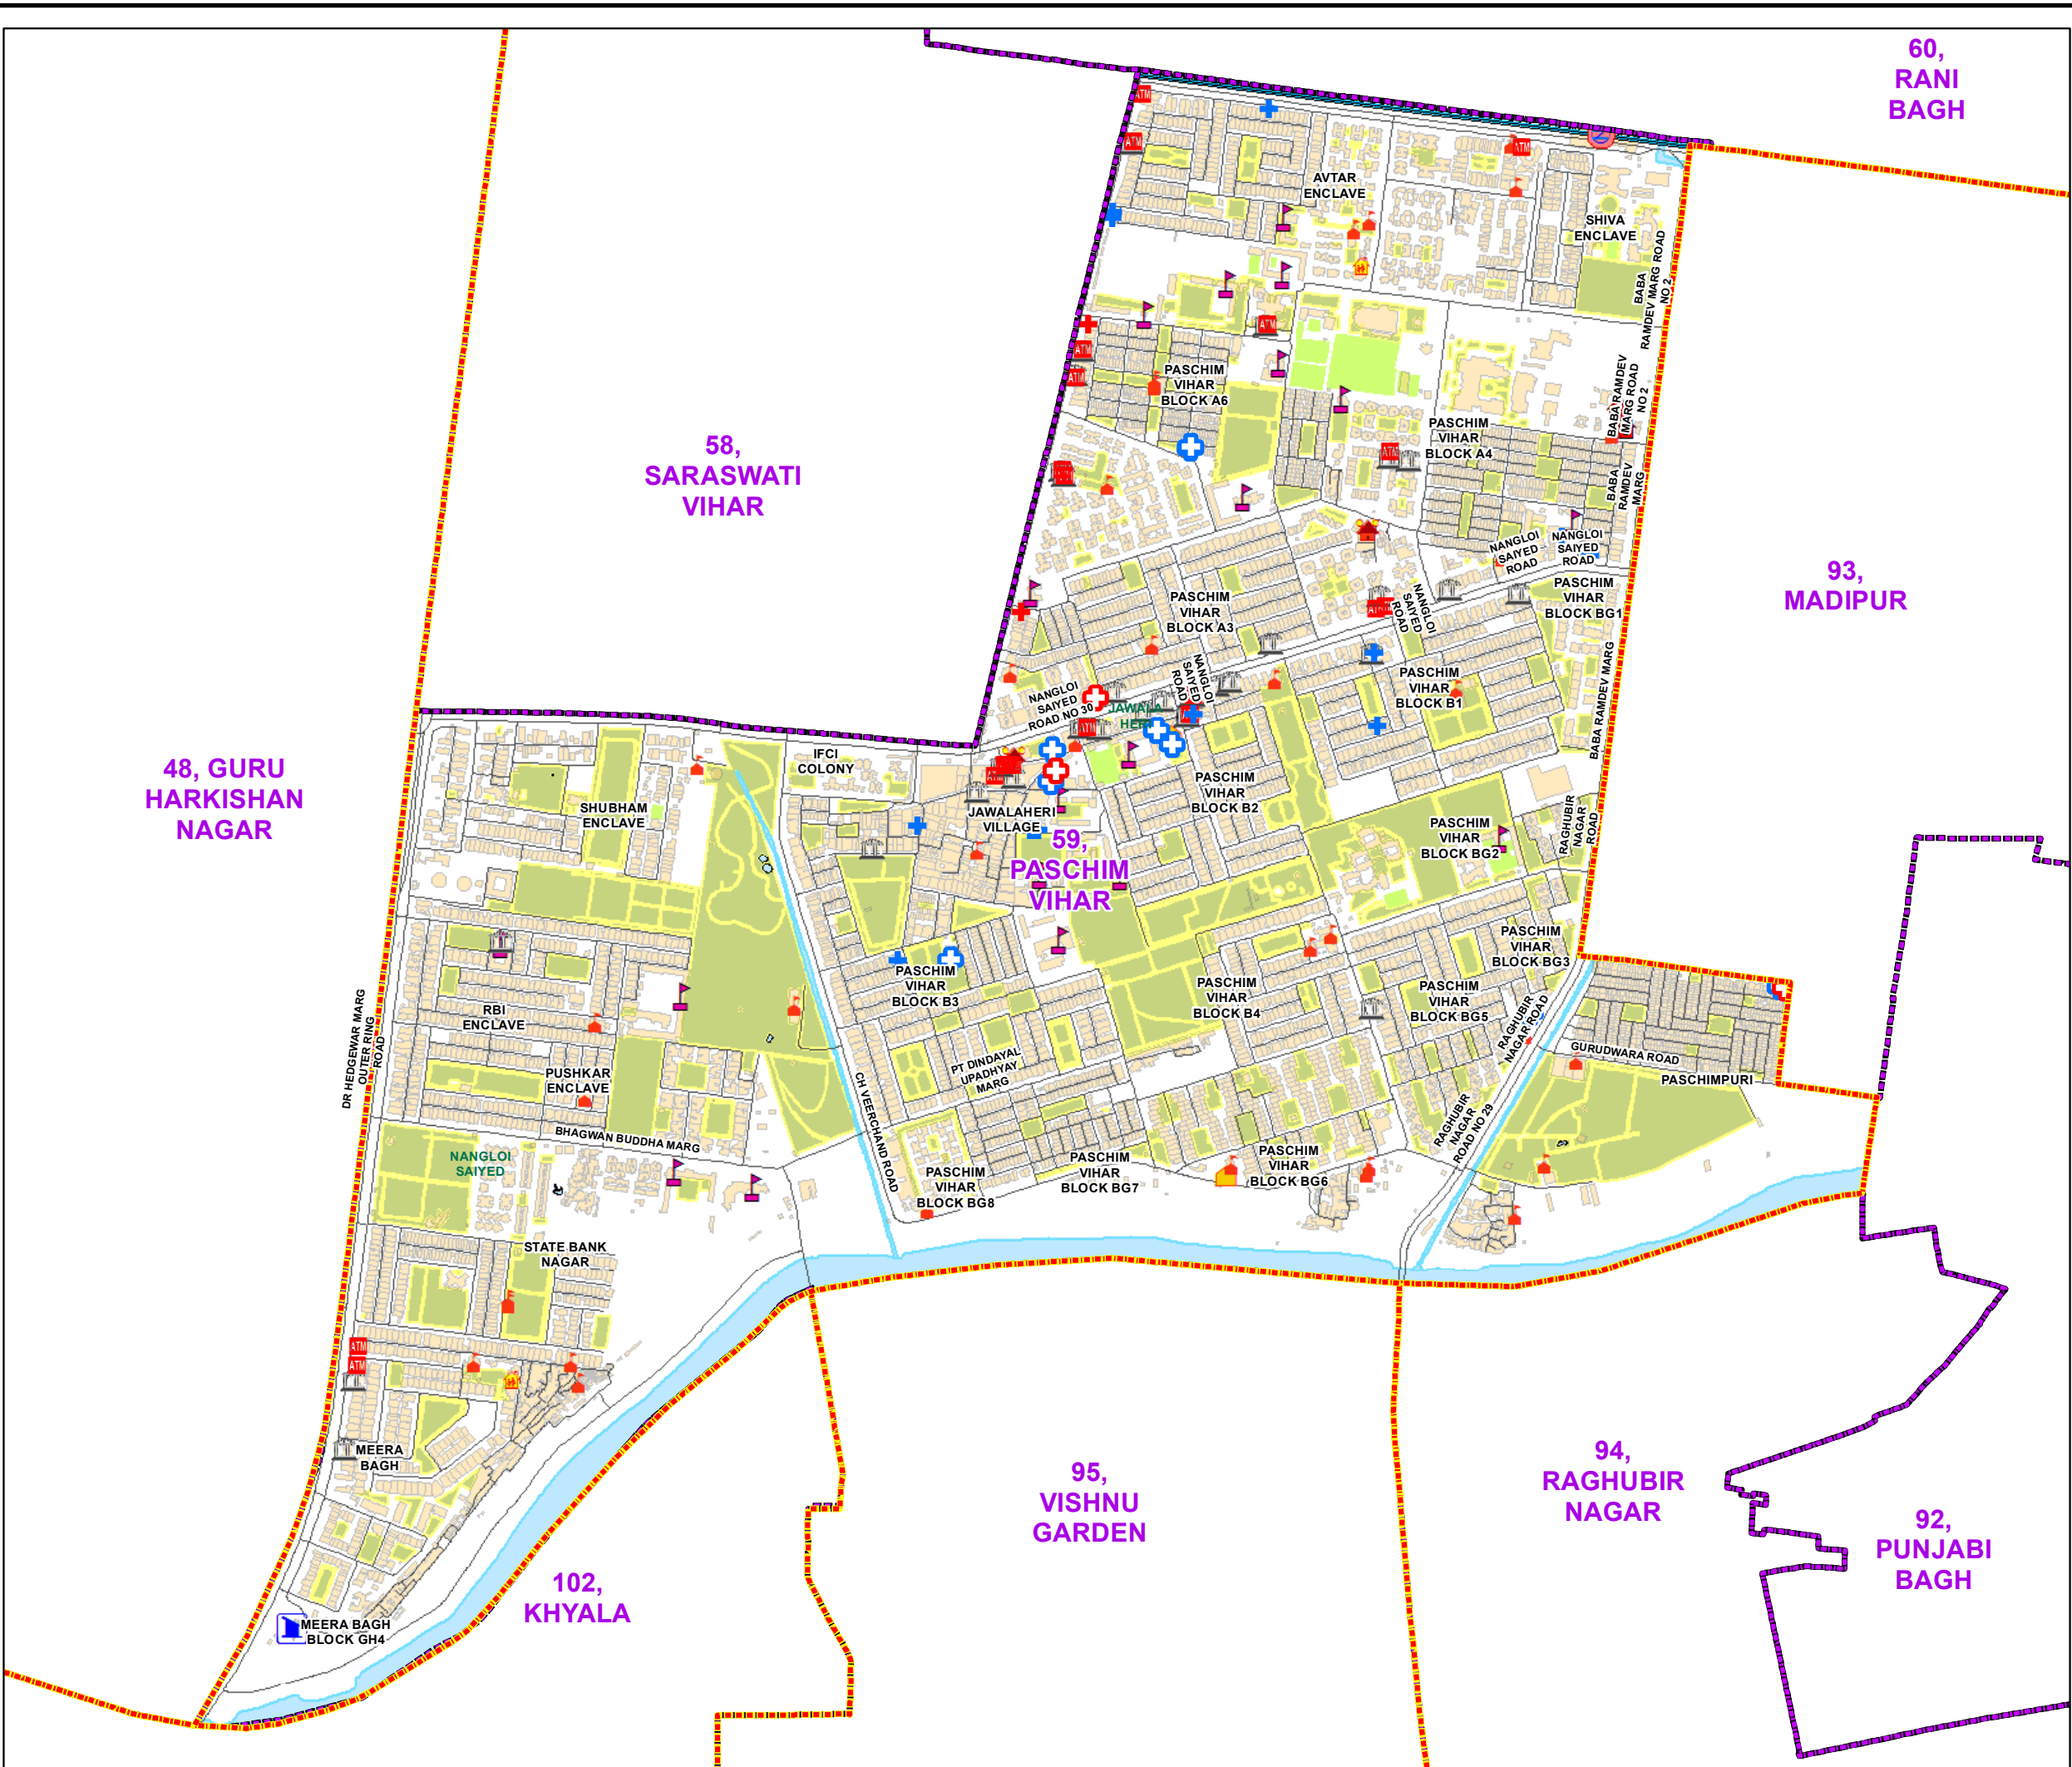

WARD NO.- 59, PASCHIM VIHAR

प्रतिबंधित
केवल विभागीय प्रयोग हेतु
निर्यात के लिए नहीं

**RESTRICTED
FOR DEPARTMENTAL USE ONLY
NOT FOR EXPORT**

LEGEND

	Health Centre		Gurdwara
	Nursing Home		Bank
	Primary Health Centre		Metro Line
	Dispensary		Railway Line
	Govt Hospital		Road
	Petrol Pump		Village Boundary
	Church		Ward Boundary
	Community Center		Assembly Boundary
	Metro Station		Sub-Division Boundary
	ATM		District Boundary
	Mosque		Buildings
	College		Canal Bank
	Barat Ghar		Play Ground
	Police Station		Pond
	Cinema Hall		Storm Water Drain
	University		River Bank
	Fire Station		Garden Parks
	Temple		Stadium
	School		

Total Population - 67423
SC Population - 7643

1:10,070

For further details about this map, please contact

Geospatial Delhi Limited
(A Government of NCT of Delhi Company)
3rd Level, C- Wing, Vikas Bhawan-II,
Civil Lines, New Delhi - 110054
Website : www.gsdLorg.in

Disclaimer:
Reproduction in whole or part by any means is prohibited without
written permission of Geospatial Delhi Limited. Responsibility of
data validation lies with the department concerned.