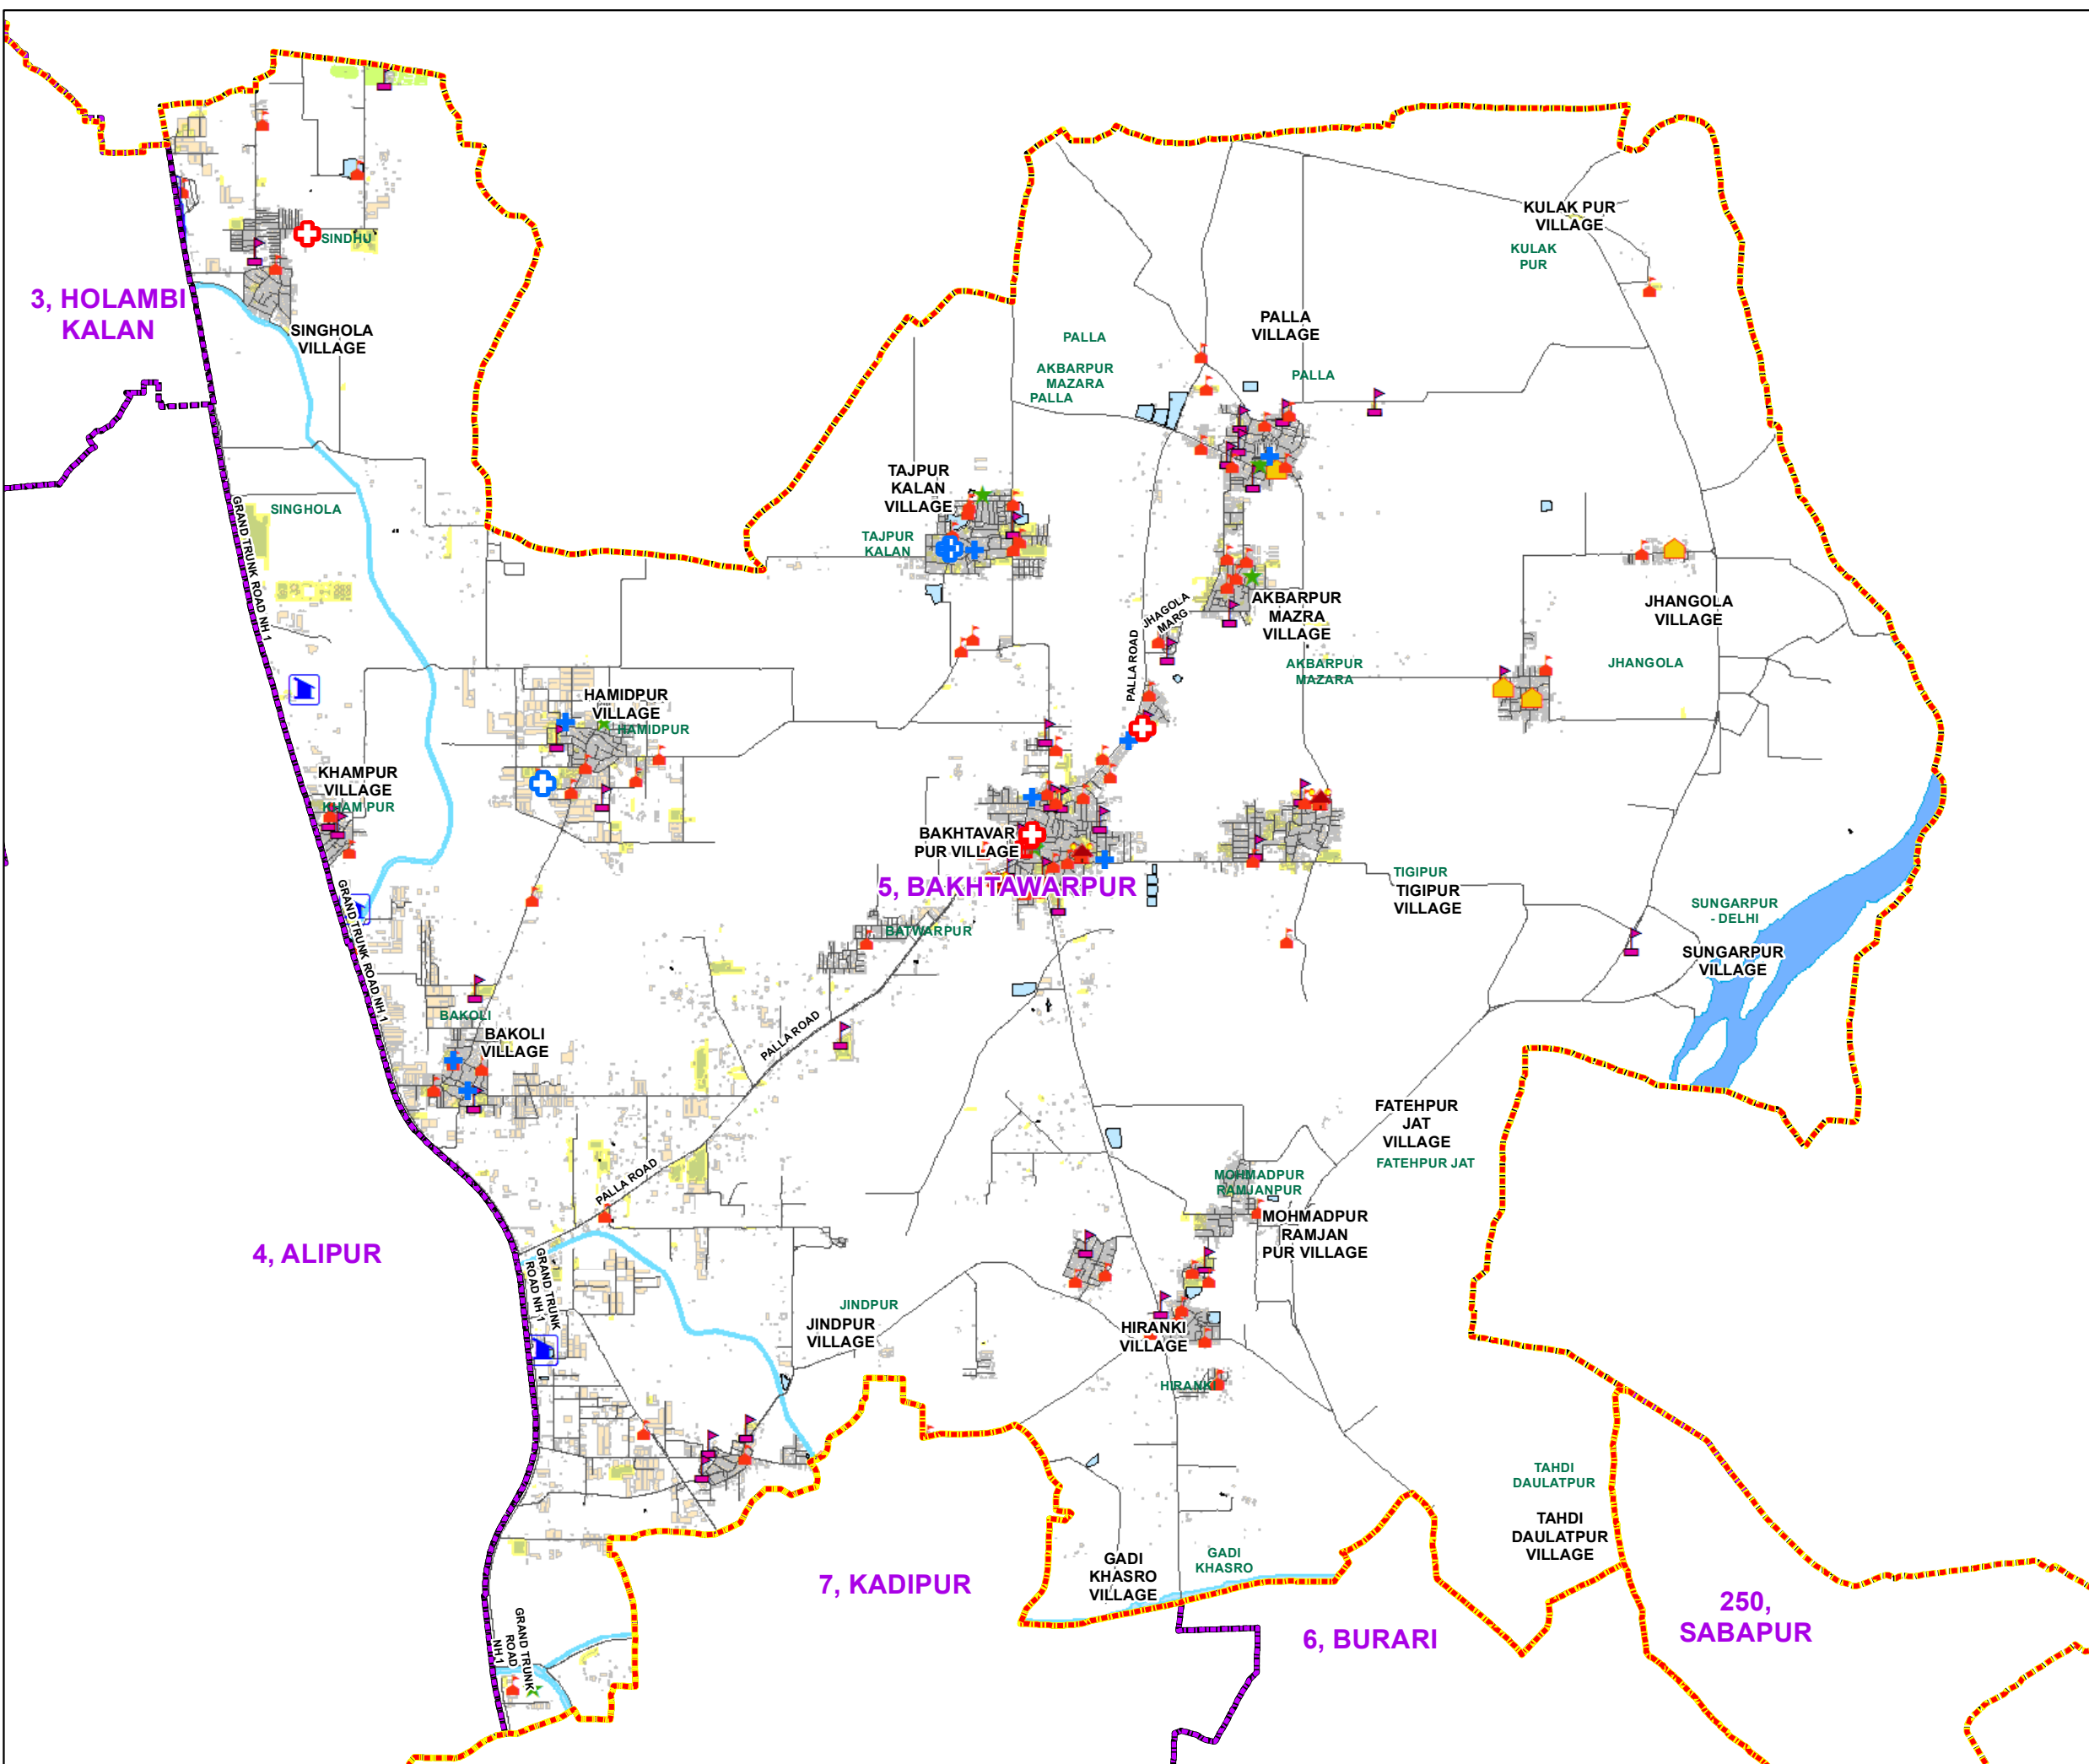

WARD NO.- 5, BAKHTAWARPUR

Geospatial DELHI LIMITED
(A Govt. of NCT of Delhi Company)

प्रतिबंधित
केवल विभागीय प्रयोग हेतु
निर्यात के लिए नहीं

**RESTRICTED
FOR DEPARTMENTAL USE ONLY
NOT FOR EXPORT**