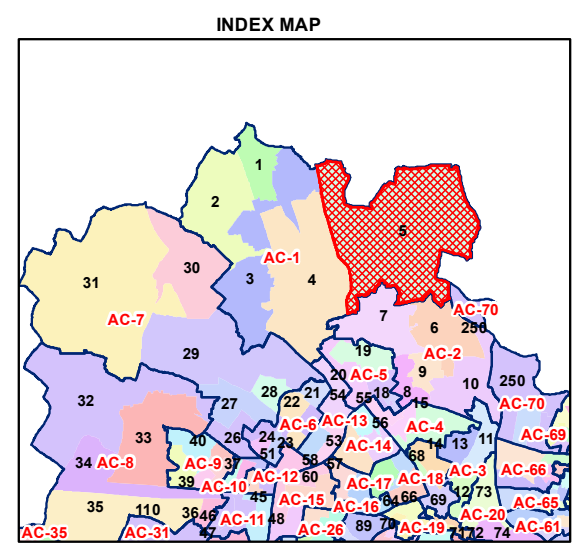

LEGEND

	Health Centre		Gurudwara
	Nursing Home		Bank
	Primary Health Centre		Metro Line
	Dispensary		Railway Line
	Govt Hospital		Road
	Petrol Pump		Village Boundary
	Church		Ward Boundary
	Community Center		Assembly Boundary
	Metro Station		Sub-Division Boundary
	ATM		District Boundary
	Mosque		Buildings
	College		Canal Bank
	Barat Ghar		Play Ground
	Police Station		Pond
	Cinema Hall		Storm Water Drain
	University		River Bank
	Fire Station		Garden Parks
	Temple		Stadium
	School		

Total Population - 55144
SC Population - 10926

1:35,100

For further details about this map, please contact

Geospatial Delhi Limited
(A Government of NCT of Delhi Company)
3rd Level, C- Wing, Vikas Bhawan-II,
Civil Lines, New Delhi - 110054
Website : www.gsdLorg.in