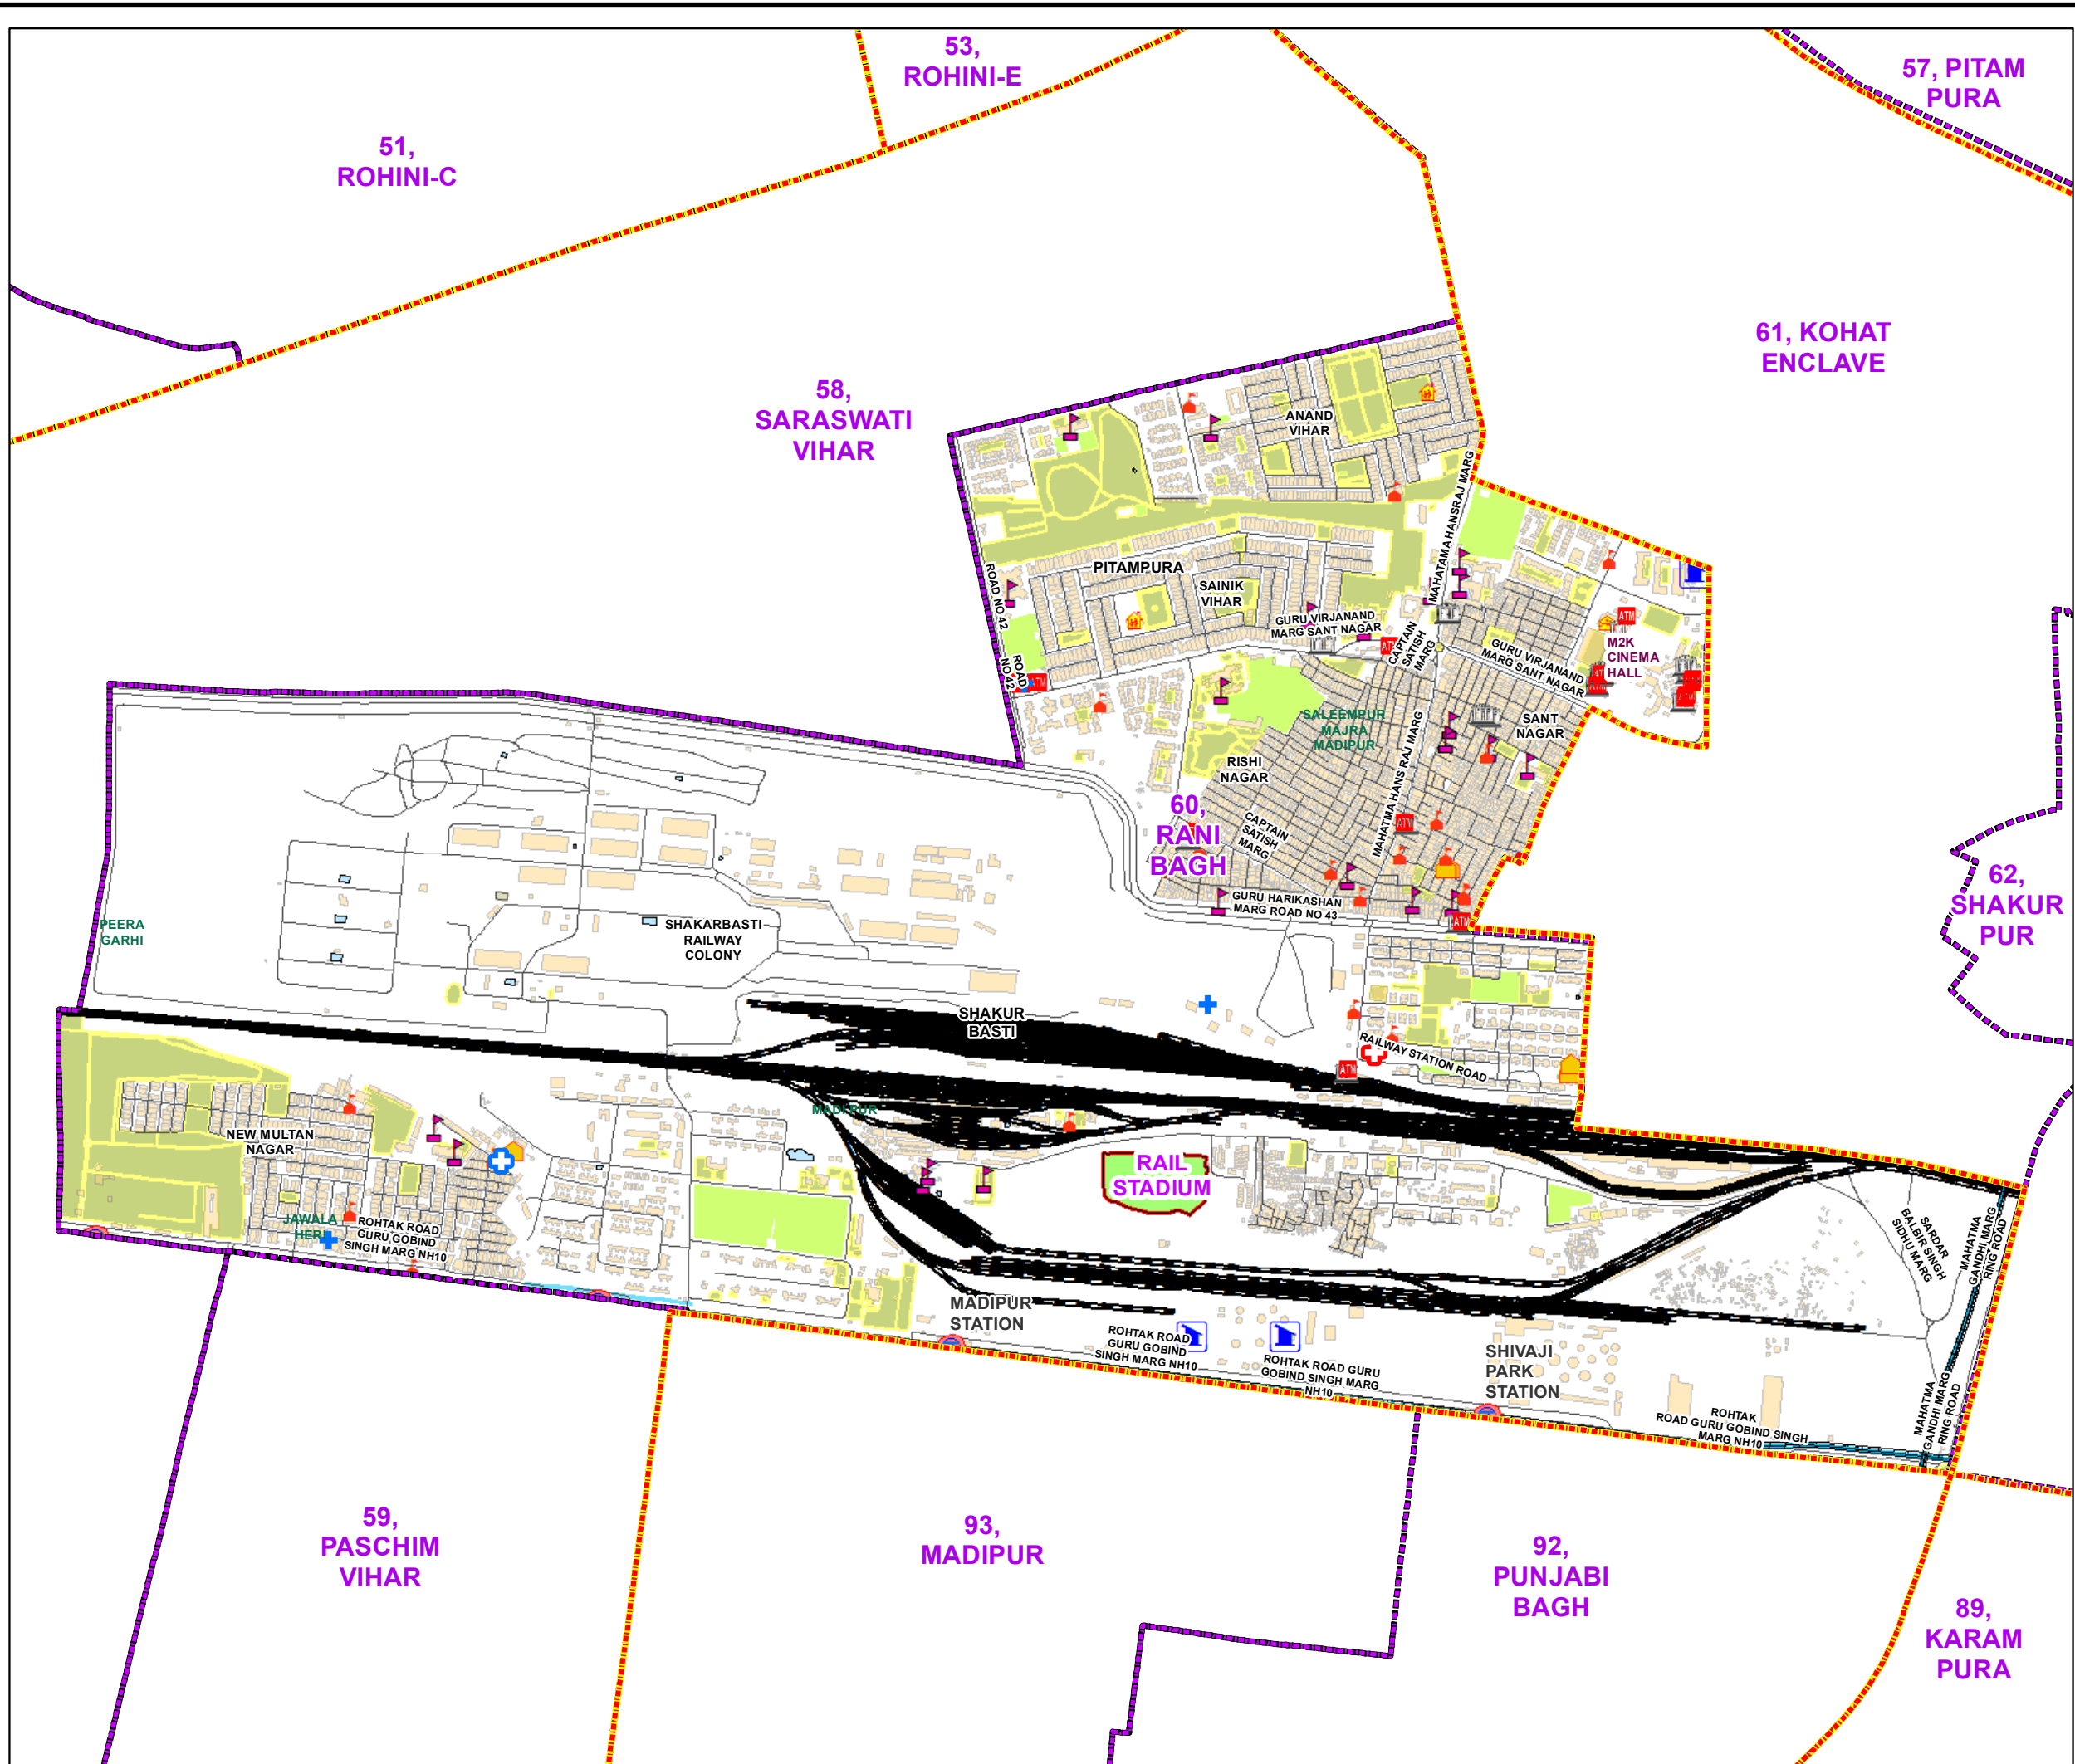

WARD NO.- 60, RANI BAGH

प्रतिबंधित
केवल विभागीय प्रयोग हेतु
निर्यात के लिए नहीं

**RESTRICTED
FOR DEPARTMENTAL USE ONLY
NOT FOR EXPORT**