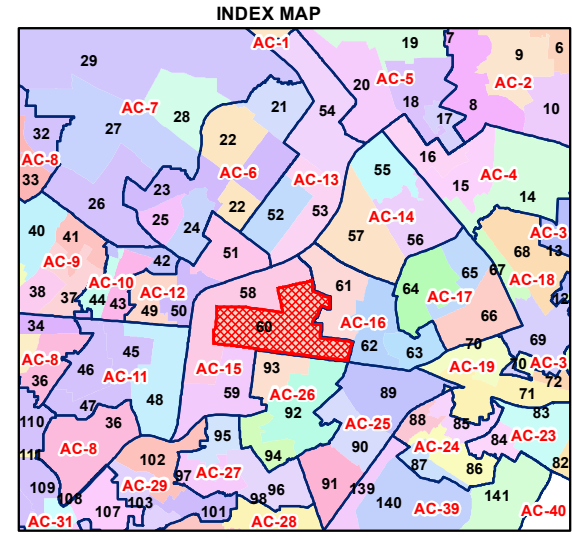

LEGEND

	Health Centre		Gurdwara
	Nursing Home		Bank
	Primary Health Centre		Metro Line
	Dispensary		Railway Line
	Govt Hospital		Road
	Petrol Pump		Village Boundary
	Church		Ward Boundary
	Community Center		Assembly Boundary
	Metro Station		Sub-Division Boundary
	ATM		District Boundary
	Mosque		Buildings
	College		Canal Bank
	Barat Ghar		Play Ground
	Police Station		Pond
	Cinema Hall		Storm Water Drain
	University		River Bank
	Fire Station		Garden Parks
	Temple		Stadium
	School		

Total Population - 66602
SC Population - 5562

1:12,560

For further details about this map, please contact

Geospatial Delhi Limited
(A Government of NCT of Delhi Company)
3rd Level, C- Wing, Vikas Bhawan-II,
Civil Lines, New Delhi - 110054
Website : www.gsdLorg.in