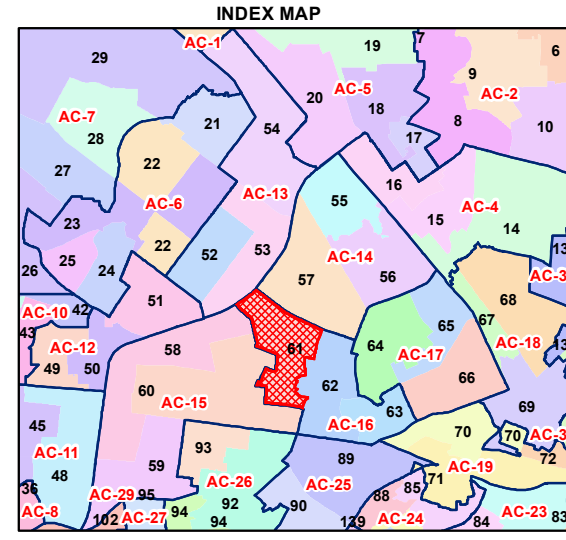

# WARD NO.- 61, KOHAT ENCLAVE

प्रतिबंधित  
केवल विभागीय प्रयोग हेतु  
निर्यात के लिए नहीं

**RESTRICTED  
FOR DEPARTMENTAL USE ONLY  
NOT FOR EXPORT**

**Total Population - 66252**  
**SC Population - 6349**

1:10,460

For further details about this map, please contact

Geospatial Delhi Limited  
(A Government of NCT of Delhi Company)  
3rd Level, C- Wing, Vikas Bhawan-II,  
Civil Lines, New Delhi - 110054  
Website : [www.gsdLorg.in](http://www.gsdLorg.in)