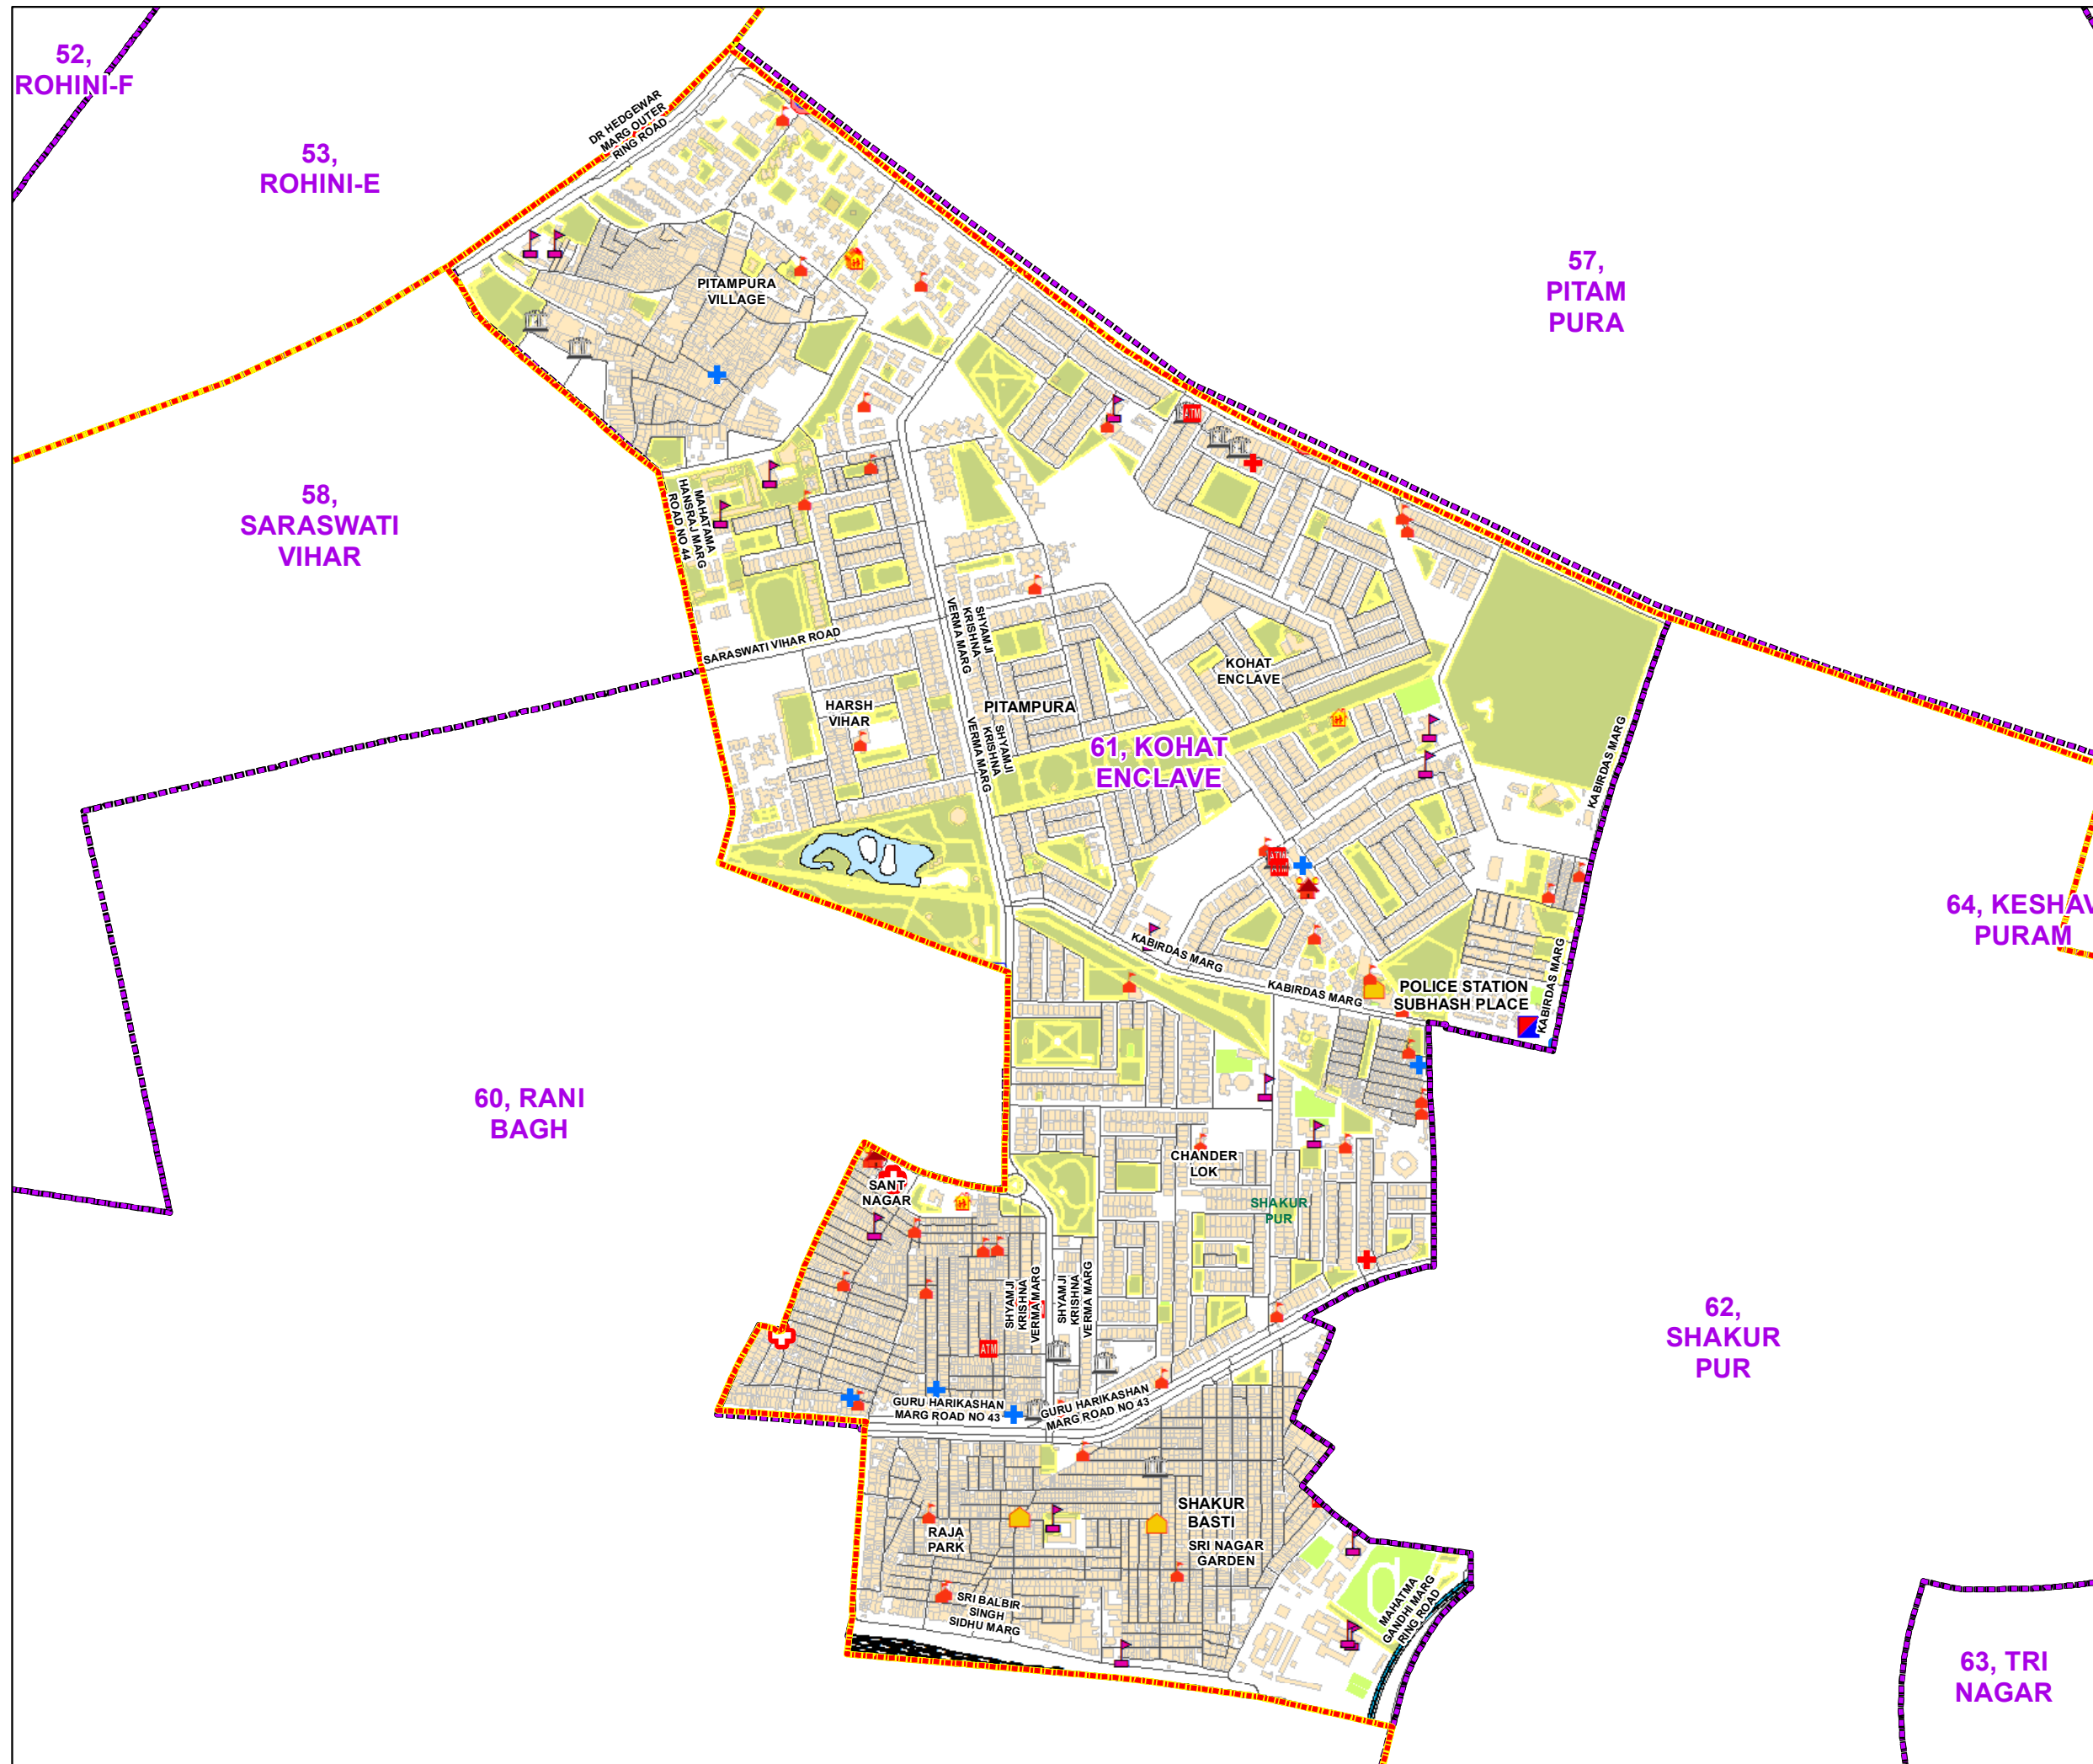

# WARD NO.- 61, KOHAT ENCLAVE

प्रतिबंधित  
केवल विभागीय प्रयोग हेतु  
निर्यात के लिए नहीं

**RESTRICTED  
FOR DEPARTMENTAL USE ONLY  
NOT FOR EXPORT**

### LEGEND

	Health Centre		Gurudwara
	Nursing Home		Bank
	Primary Health Centre		Metro Line
	Dispensary		Railway Line
	Govt Hospital		Road
	Petrol Pump		Village Boundary
	Church		Ward Boundary
	Community Center		Assembly Boundary
	Metro Station		Sub-Division Boundary
	ATM		District Boundary
	Mosque		Buildings
	College		Canal Bank
	Barat Ghar		Play Ground
	Police Station		Pond
	Cinema Hall		Storm Water Drain
	University		River Bank
	Fire Station		Garden Parks
	Temple		Stadium
	School		

**Total Population - 66252**  
**SC Population - 6349**

1:10,460

For further details about this map, please contact

Geospatial Delhi Limited  
(A Government of NCT of Delhi Company)  
3rd Level, C- Wing, Vikas Bhawan-II,  
Civil Lines, New Delhi - 110054  
Website : [www.gsdLorg.in](http://www.gsdLorg.in)