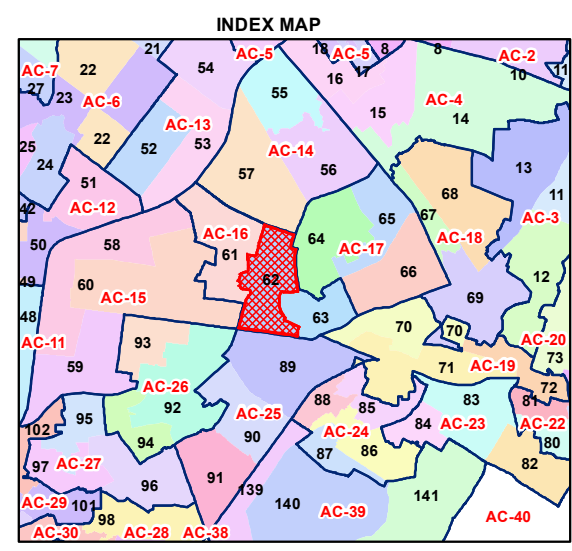

LEGEND

	Health Centre		Gurudwara
	Nursing Home		Bank
	Primary Health Centre		Metro Line
	Dispensary		Railway Line
	Govt Hospital		Road
	Petrol Pump		Village Boundary
	Church		Ward Boundary
	Community Center		Assembly Boundary
	Metro Station		Sub-Division Boundary
	ATM		District Boundary
	Mosque		Buildings
	College		Canal Bank
	Barat Ghar		Play Ground
	Police Station		Pond
	Cinema Hall		Storm Water Drain
	University		River Bank
	Fire Station		Garden Parks
	Temple		Stadium
	School		

Total Population - 71833
SC Population - 25266

1:9,840

For further details about this map, please contact

Geospatial Delhi Limited
(A Government of NCT of Delhi Company)
3rd Level, C- Wing, Vikas Bhawan-II,
Civil Lines, New Delhi - 110054
Website : www.gsdLorg.in

Disclaimer:
Reproduction in whole or part by any means is prohibited without
written permission of Geospatial Delhi Limited. Responsibility of
data validation lies with the department concerned.