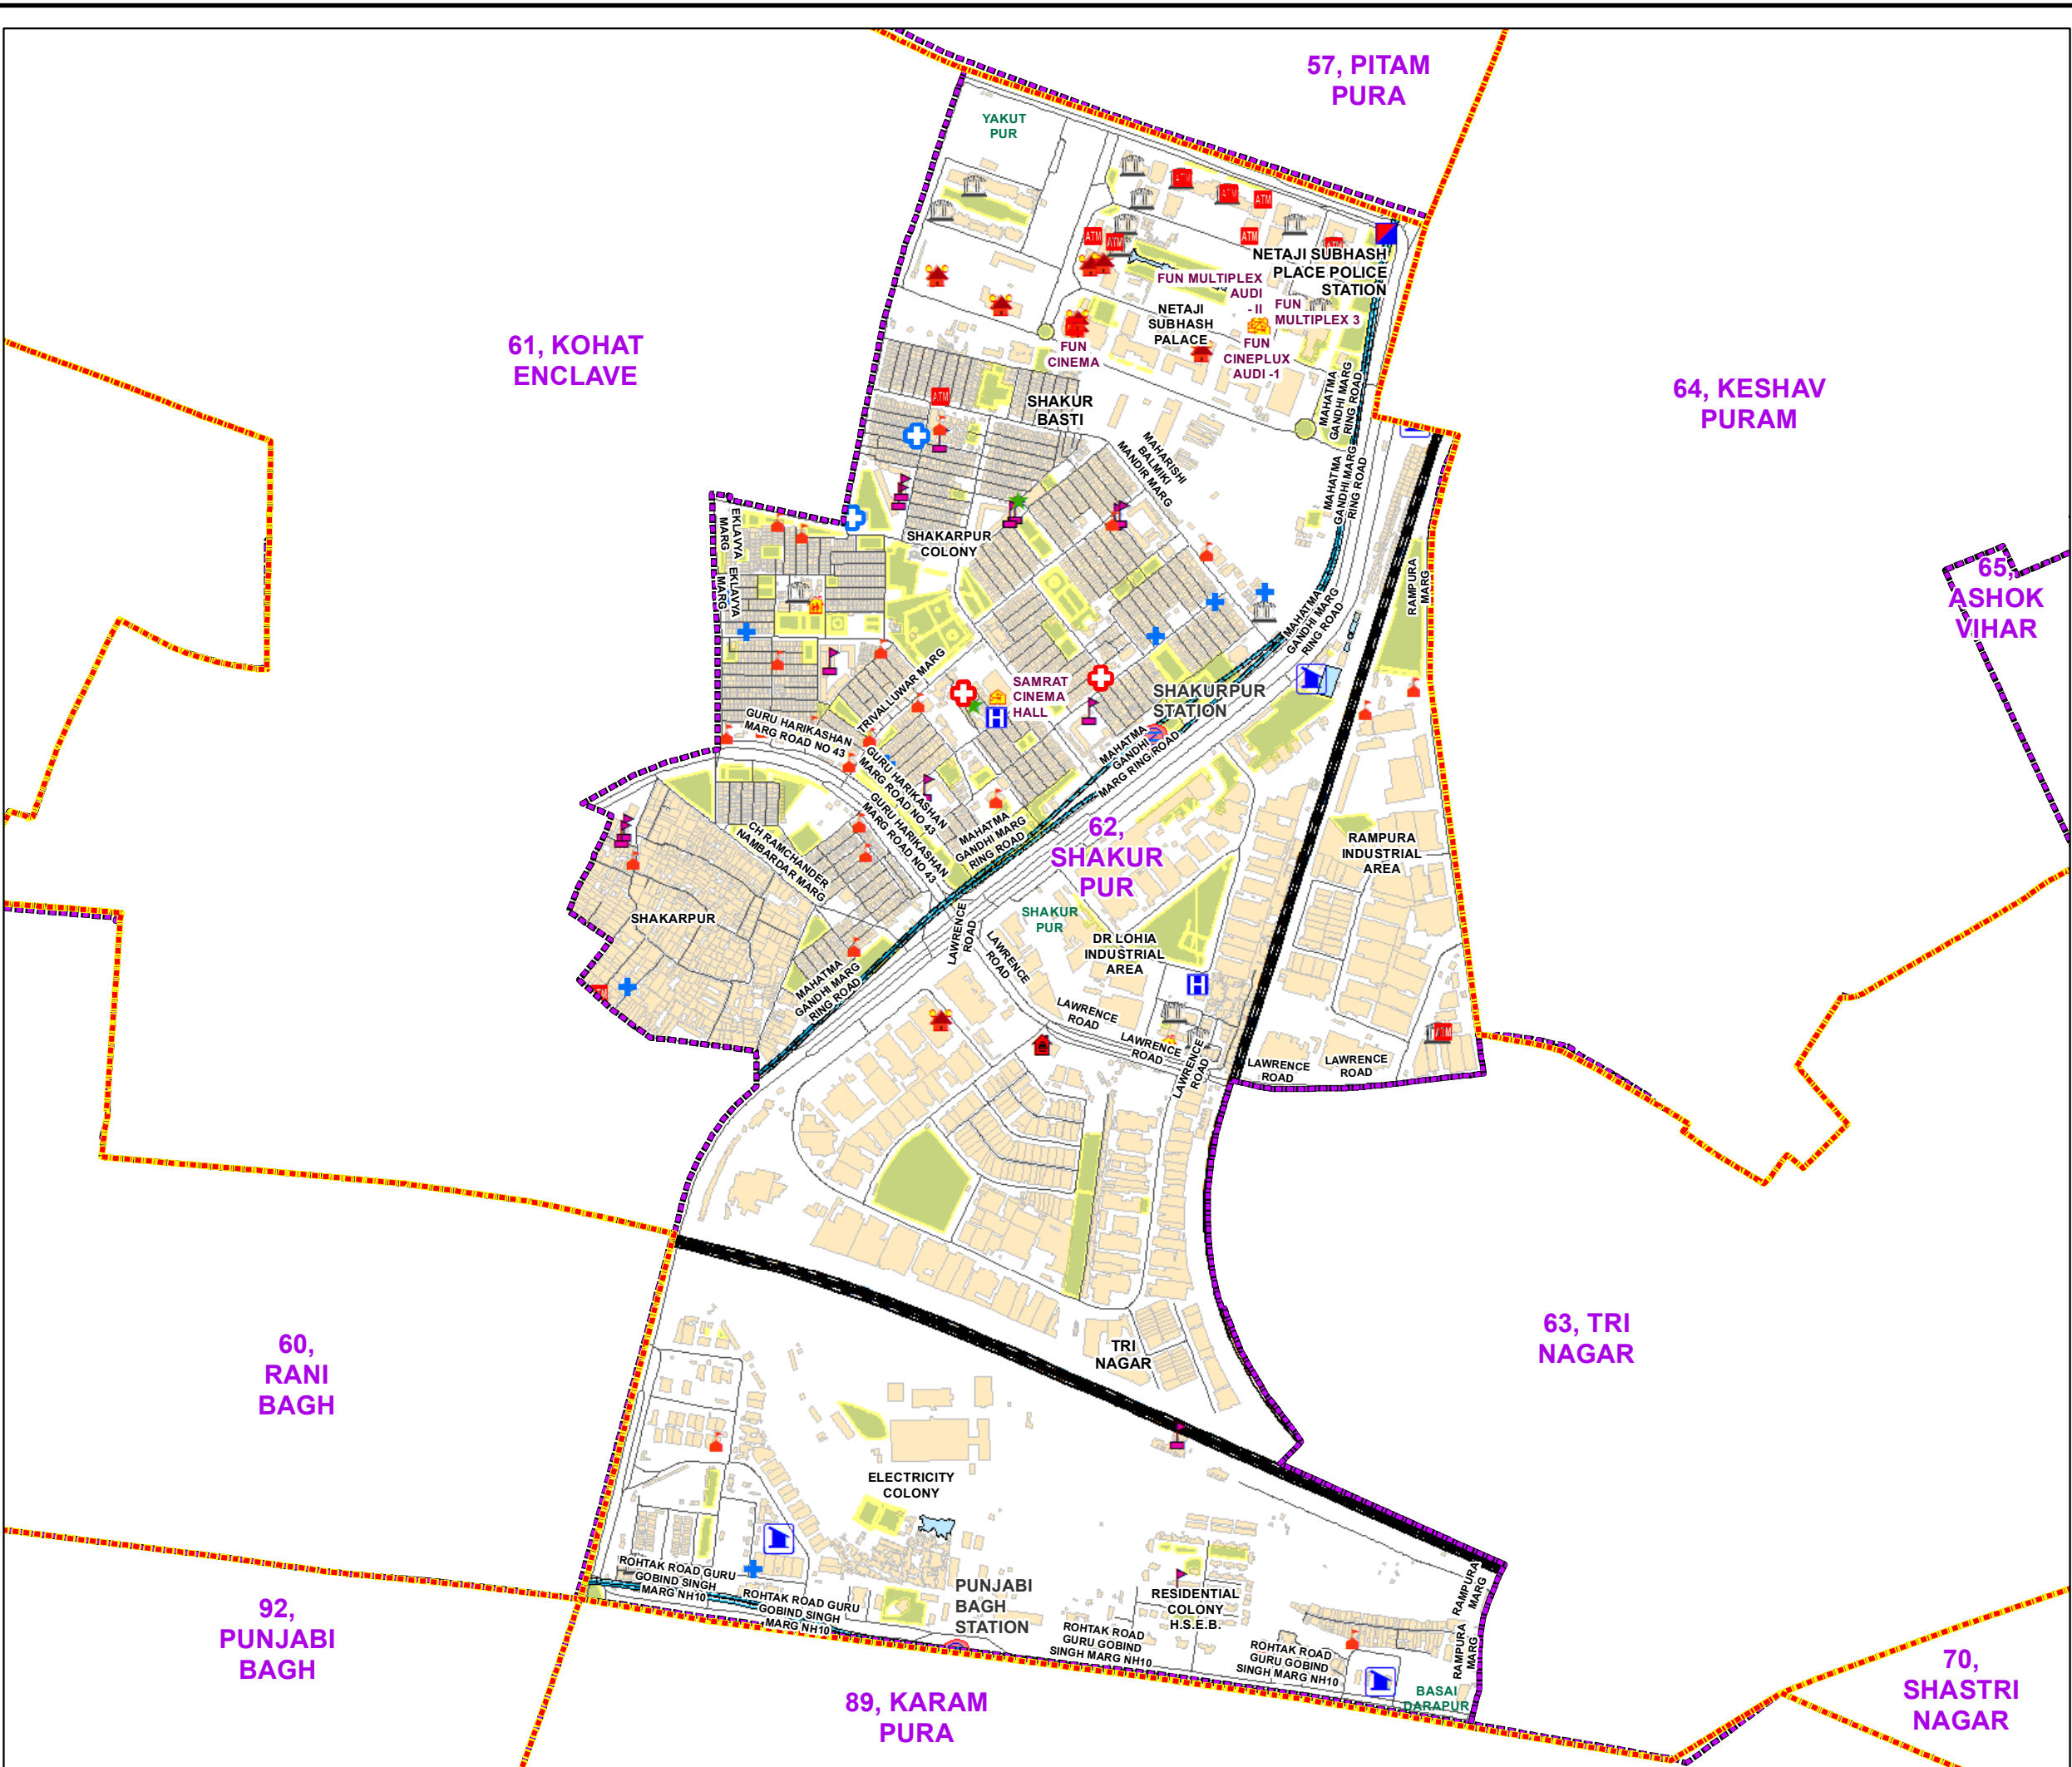

WARD NO.- 62, SHAKUR PUR

प्रतिबंधित
केवल विभागीय प्रयोग हेतु
निर्यात के लिए नहीं

**RESTRICTED
FOR DEPARTMENTAL USE ONLY
NOT FOR EXPORT**

LEGEND

	Health Centre		Gurudwara
	Nursing Home		Bank
	Primary Health Centre		Metro Line
	Dispensary		Railway Line
	Govt Hospital		Road
	Petrol Pump		Village Boundary
	Church		Ward Boundary
	Community Center		Assembly Boundary
	Metro Station		Sub-Division Boundary
	ATM		District Boundary
	Mosque		Buildings
	College		Canal Bank
	Barat Ghar		Play Ground
	Police Station		Pond
	Cinema Hall		Storm Water Drain
	University		River Bank
	Fire Station		Garden Parks
	Temple		Stadium
	School		

Total Population - 71833
SC Population - 25266

1:9,840

For further details about this map, please contact

Geospatial Delhi Limited
(A Government of NCT of Delhi Company)
3rd Level, C- Wing, Vikas Bhawan-II,
Civil Lines, New Delhi - 110054
Website : www.gsdLorg.in

Disclaimer:
Reproduction in whole or part by any means is prohibited without
written permission of Geospatial Delhi Limited. Responsibility of
data validation lies with the department concerned.