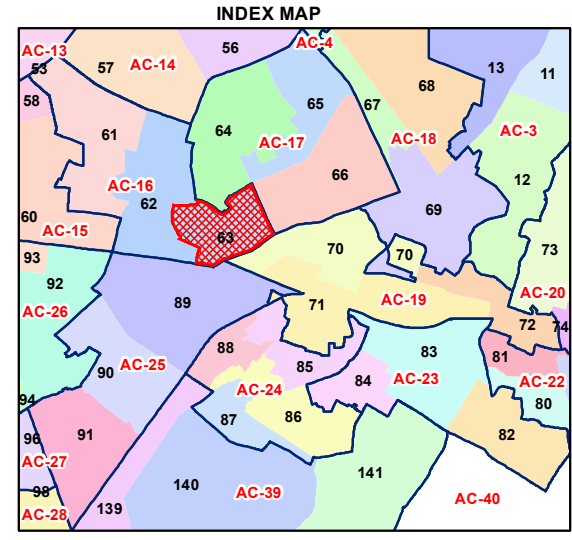

LEGEND

	Health Centre		Gurudwara
	Nursing Home		Bank
	Primary Health Centre		Metro Line
	Dispensary		Railway Line
	Govt Hospital		Road
	Petrol Pump		Village Boundary
	Church		Ward Boundary
	Community Center		Assembly Boundary
	Metro Station		Sub-Division Boundary
	ATM		District Boundary
	Mosque		Buildings
	College		Canal Bank
	Barat Ghar		Play Ground
	Police Station		Pond
	Cinema Hall		Storm Water Drain
	University		River Bank
	Fire Station		Garden Parks
	Temple		Stadium
	School		

Total Population - 69013
SC Population - 1914

1:5,620

For further details about this map, please contact

Geospatial Delhi Limited
(A Government of NCT of Delhi Company)
3rd Level, C- Wing, Vikas Bhawan-II,
Civil Lines, New Delhi - 110054
Website : www.gsdLorg.in

Disclaimer:
Reproduction in whole or part by any means is prohibited without
written permission of Geospatial Delhi Limited. Responsibility of
data validation lies with the department concerned.