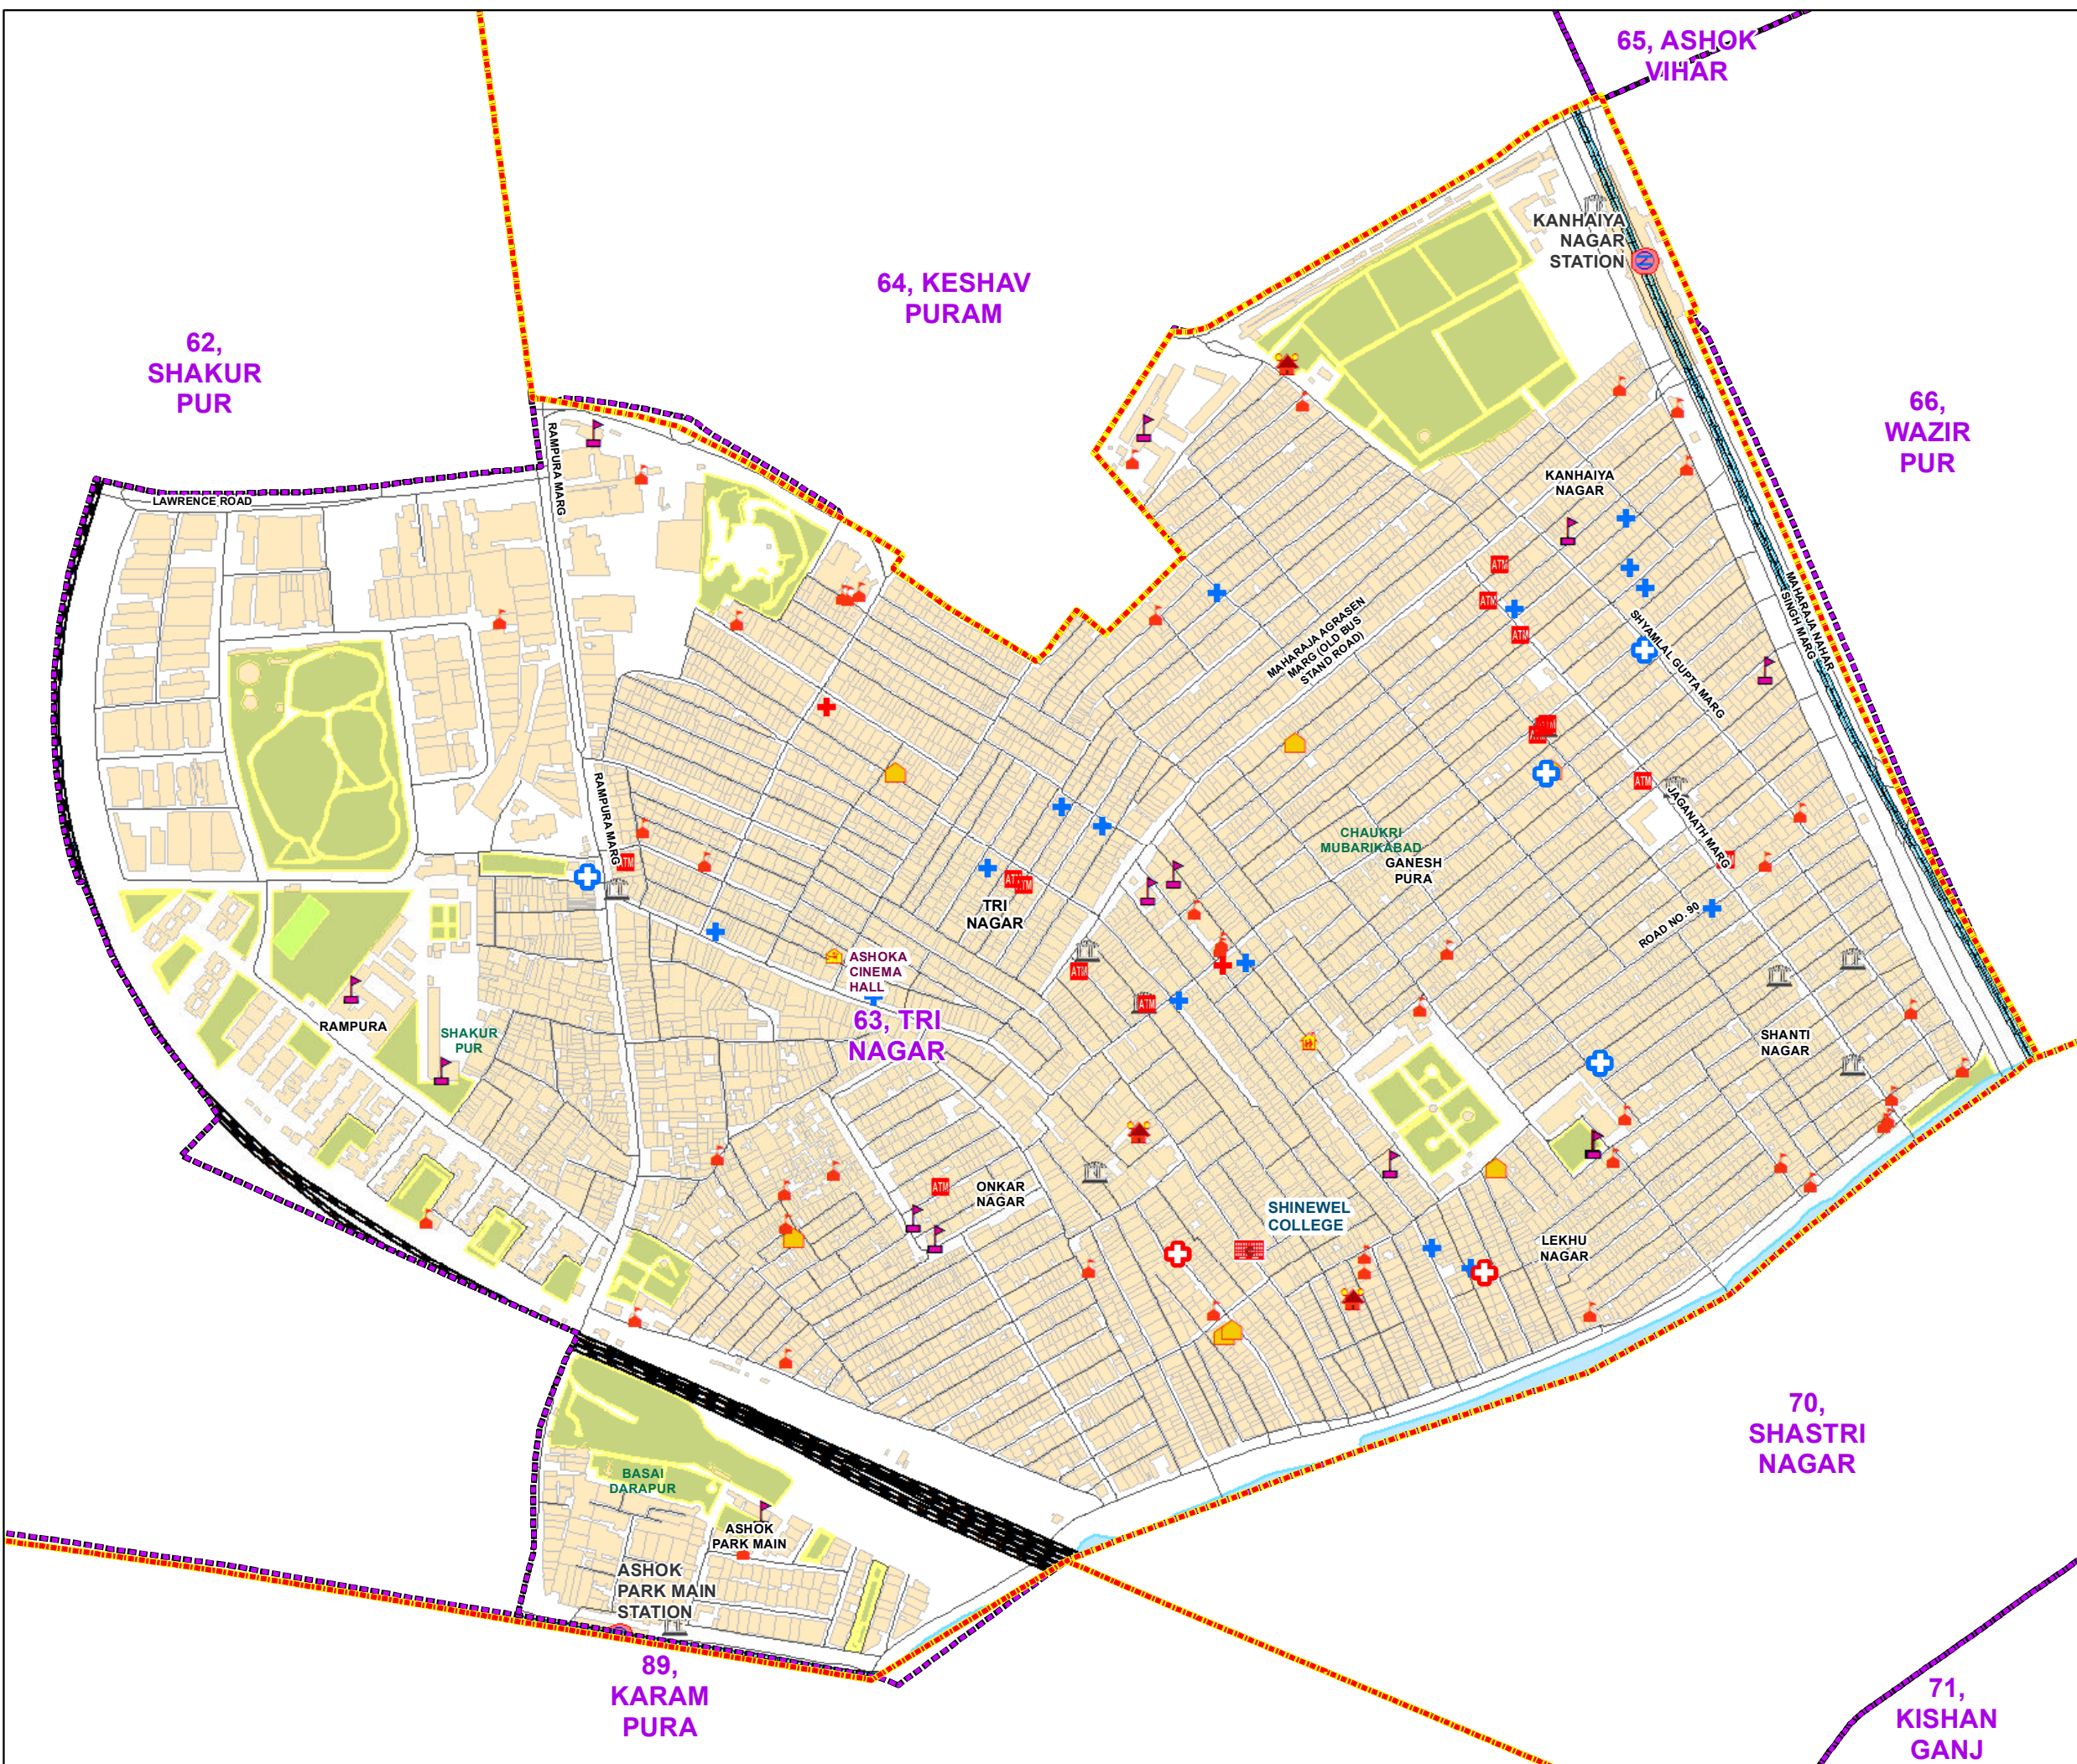

WARD NO.- 63, TRI NAGAR

प्रतिबंधित
केवल विभागीय प्रयोग हेतु
निर्यात के लिए नहीं

**RESTRICTED
FOR DEPARTMENTAL USE ONLY
NOT FOR EXPORT**

LEGEND

- | | | | |
|--|-----------------------|--|-----------------------|
| | Health Centre | | Gurudwara |
| | Nursing Home | | Bank |
| | Primary Health Centre | | Metro Line |
| | Dispensary | | Railway Line |
| | Govt Hospital | | Road |
| | Petrol Pump | | Village Boundary |
| | Church | | Ward Boundary |
| | Community Center | | Assembly Boundary |
| | Metro Station | | Sub-Division Boundary |
| | ATM | | District Boundary |
| | Mosque | | Buildings |
| | College | | Canal Bank |
| | Barat Ghar | | Play Ground |
| | Police Station | | Pond |
| | Cinema Hall | | Storm Water Drain |
| | University | | River Bank |
| | Fire Station | | Garden Parks |
| | Temple | | Stadium |
| | School | | |

Total Population - 69013
SC Population - 1914

1:5,620

For further details about this map, please contact

Geospatial Delhi Limited
(A Government of NCT of Delhi Company)
3rd Level, C- Wing, Vikas Bhawan-II,
Civil Lines, New Delhi - 110054
Website : www.gsdLorg.in

Disclaimer:
Reproduction in whole or part by any means is prohibited without
written permission of Geospatial Delhi Limited. Responsibility of
data validation lies with the department concerned.