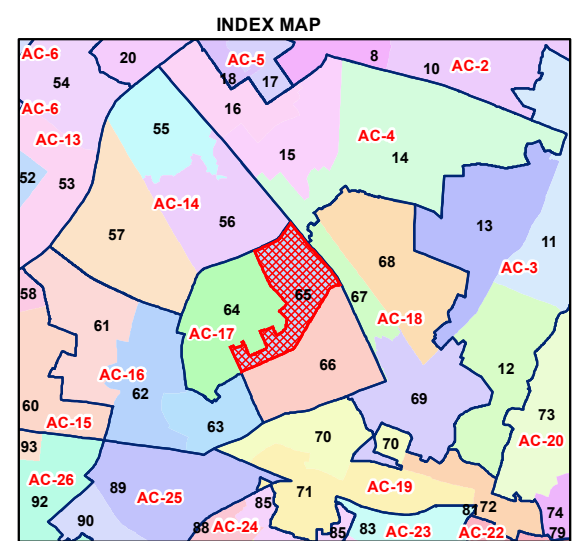

# WARD NO.- 65, ASHOK VIHAR

**Geospatial DELHI LIMITED**  
 (A Govt. of NCT of Delhi Company)

प्रतिलिखित  
 केवल विभागीय प्रयोग हेतु  
 निर्यात के लिए नहीं

**RESTRICTED FOR DEPARTMENTAL USE ONLY**  
**NOT FOR EXPORT**

**Total Population - 55773**  
**SC Population - 12206**

1:9,920

For further details about this map, please contact

Geospatial Delhi Limited  
 (A Government of NCT of Delhi Company)  
 3rd Level, C- Wing, Vikas Bhawan-II,  
 Civil Lines, New Delhi - 110054  
[Website : www.gsdLorg.in](http://www.gsdLorg.in)