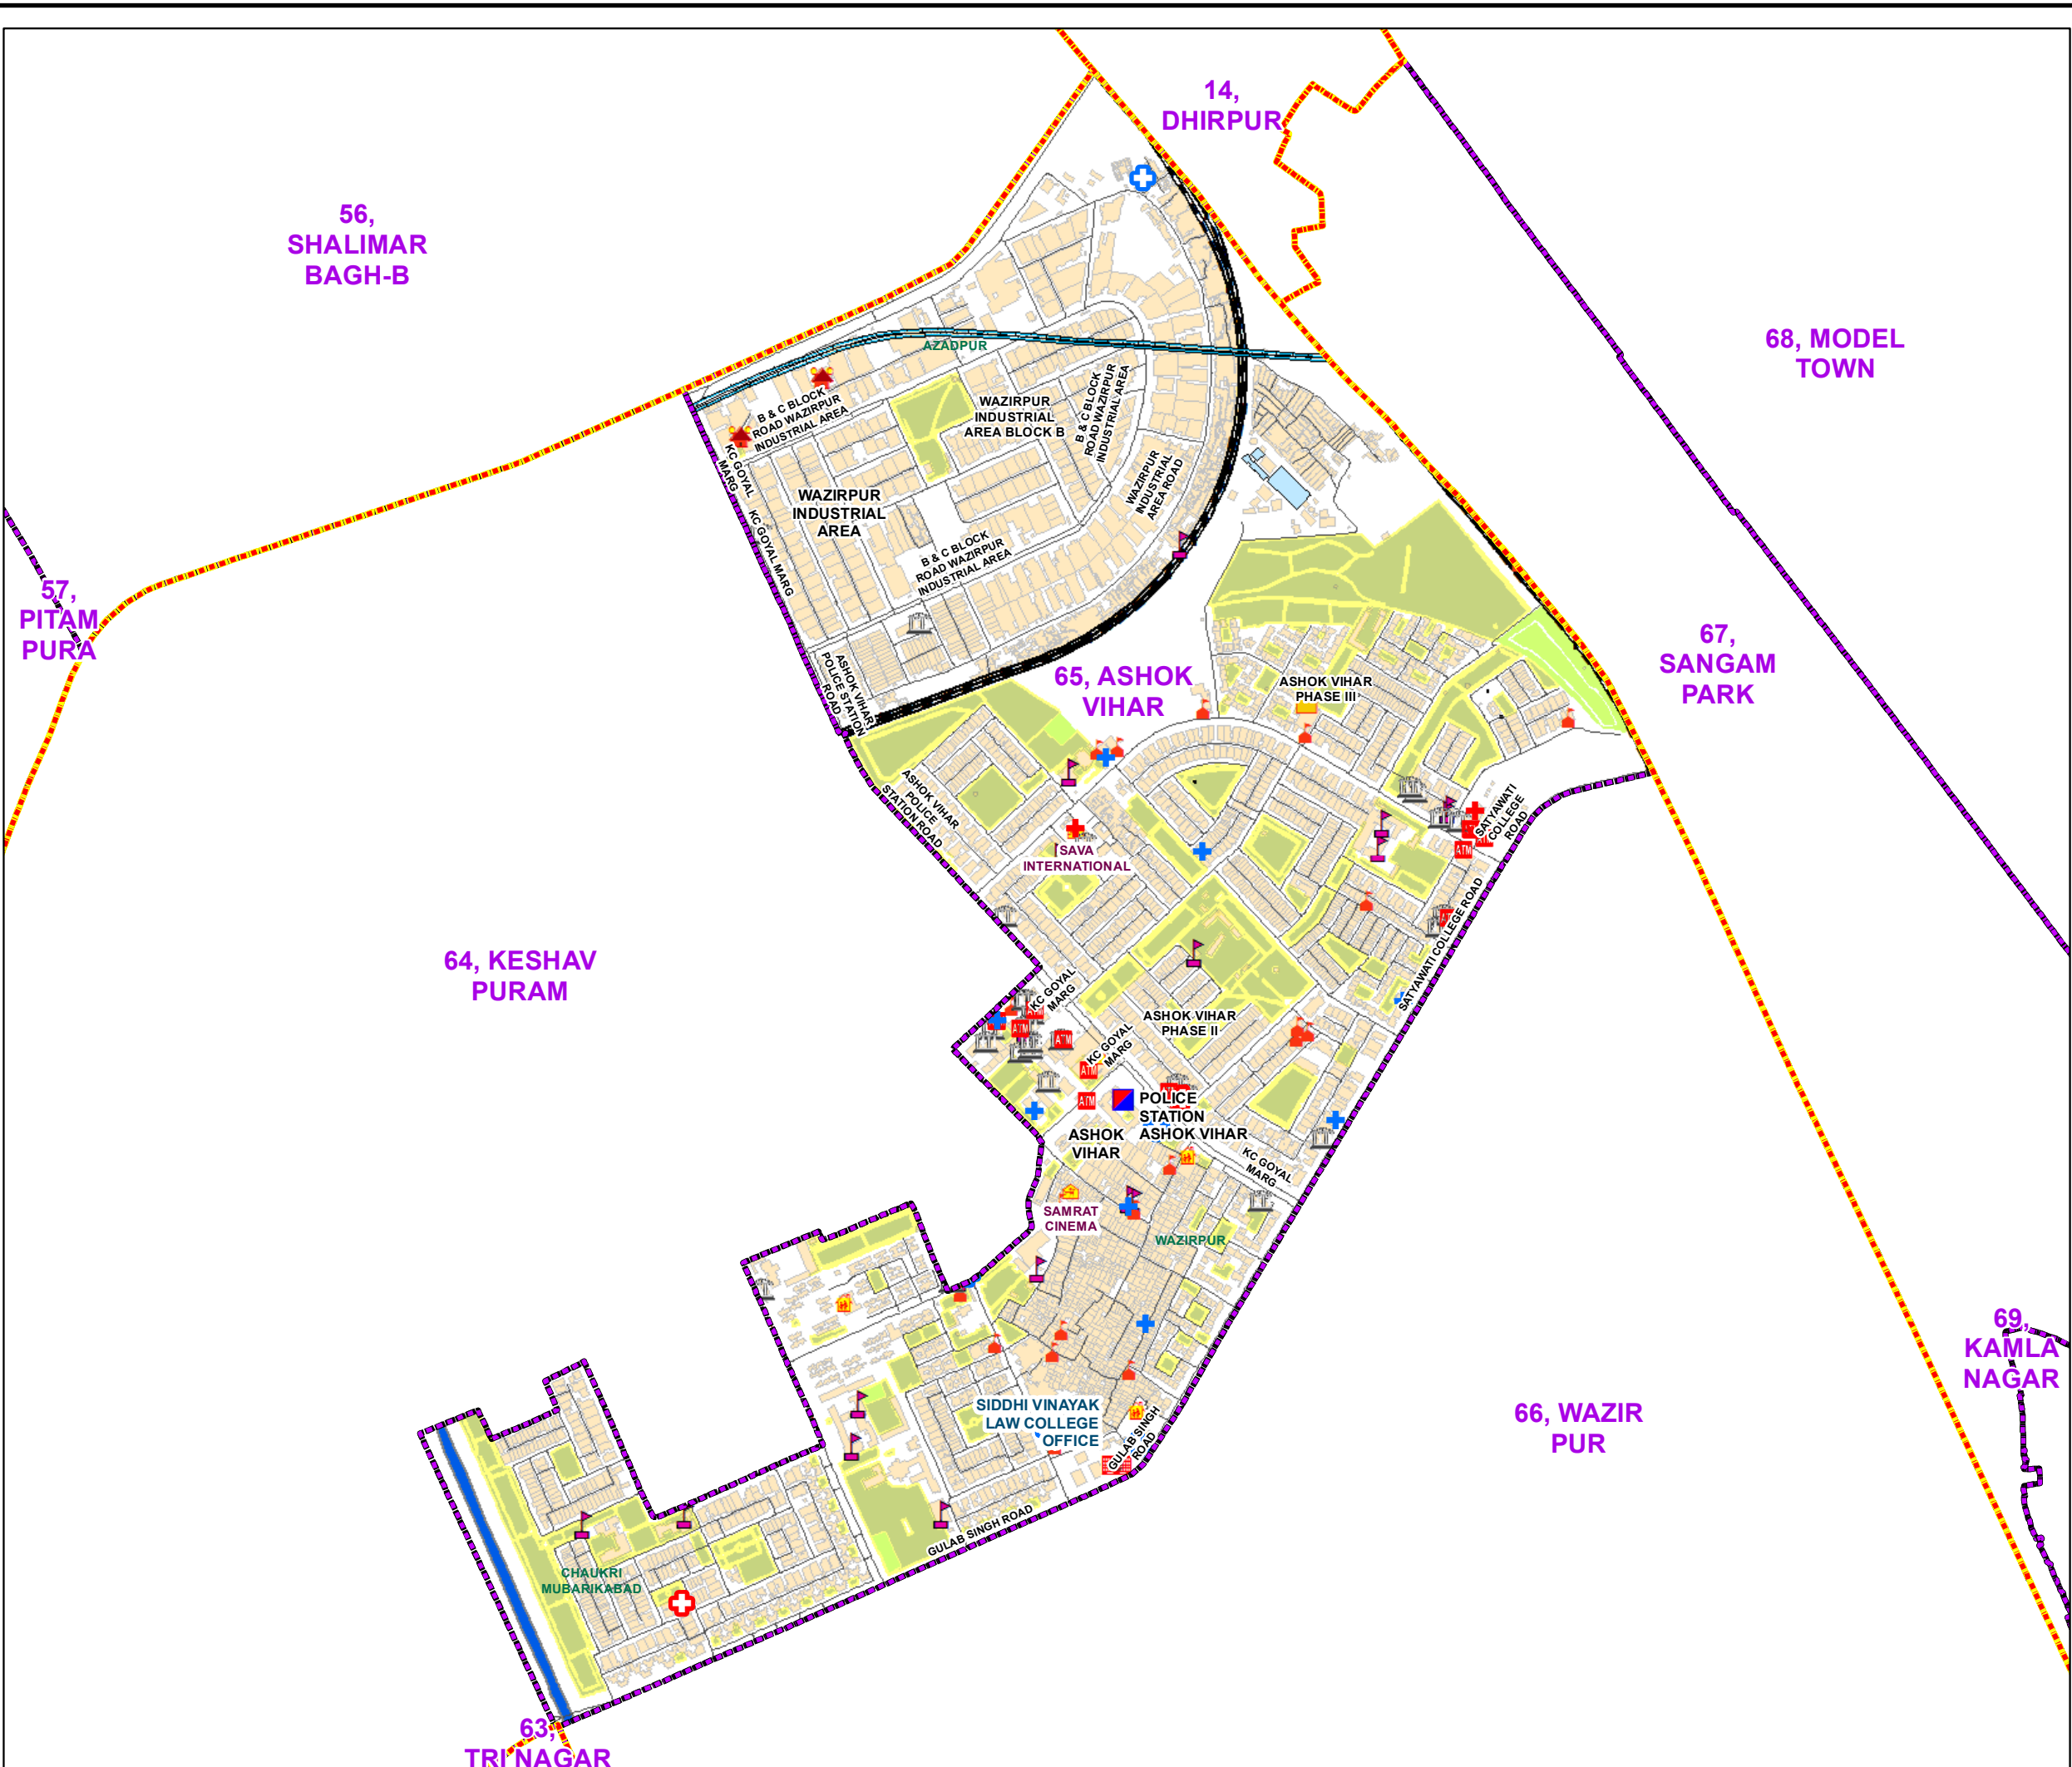

# WARD NO.- 65, ASHOK VIHAR

**Geospatial DELHI LIMITED**  
 (A Govt. of NCT of Delhi Company)

प्रतिलिखित  
 केवल विभागीय प्रयोग हेतु  
 निर्यात के लिए नहीं

**RESTRICTED FOR DEPARTMENTAL USE ONLY**  
**NOT FOR EXPORT**

### LEGEND

	Health Centre		Gurudwara
	Nursing Home		Bank
	Primary Health Centre		Metro Line
	Dispensary		Railway Line
	Govt Hospital		Road
	Petrol Pump		Village Boundary
	Church		Ward Boundary
	Community Center		Assembly Boundary
	Metro Station		Sub-Division Boundary
	ATM		District Boundary
	Mosque		Buildings
	College		Canal Bank
	Barat Ghar		Play Ground
	Police Station		Pond
	Cinema Hall		Storm Water Drain
	University		River Bank
	Fire Station		Garden Parks
	Temple		Stadium
	School		

**Total Population - 55773**  
**SC Population - 12206**

1:9,920

For further details about this map, please contact

Geospatial Delhi Limited  
 (A Government of NCT of Delhi Company)  
 3rd Level, C- Wing, Vikas Bhawan-II,  
 Civil Lines, New Delhi - 110054  
[Website : www.gsdLorg.in](http://www.gsdLorg.in)