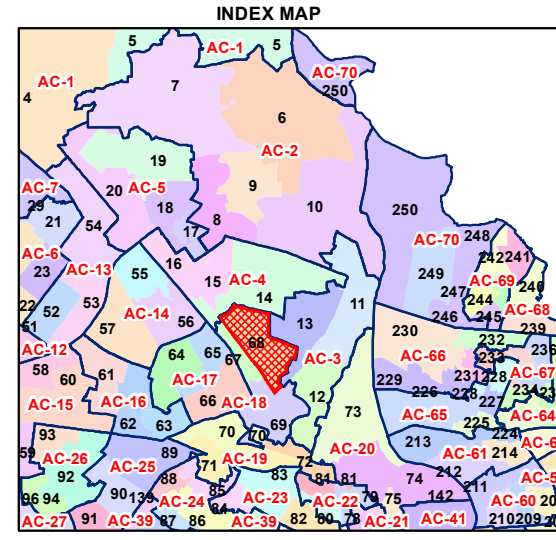

LEGEND

+	🏠
+	🏦
+	🚇
+	🚂
+	🛣️
+	🏡
+	🗺️
+	🏗️
+	🏗️
+	🏗️
+	🏠
+	🌊
+	🌳
+	🌊
+	🌊
+	🌊
+	🌳
+	🏟️
+	

Total Population - 65907
SC Population - 7141

1:11,720

For further details about this map, please contact

Geospatial Delhi Limited
(A Government of NCT of Delhi Company)
3rd Level, C- Wing, Vikas Bhawan-II,
Civil Lines, New Delhi - 110054
Website : www.gsdlog.in