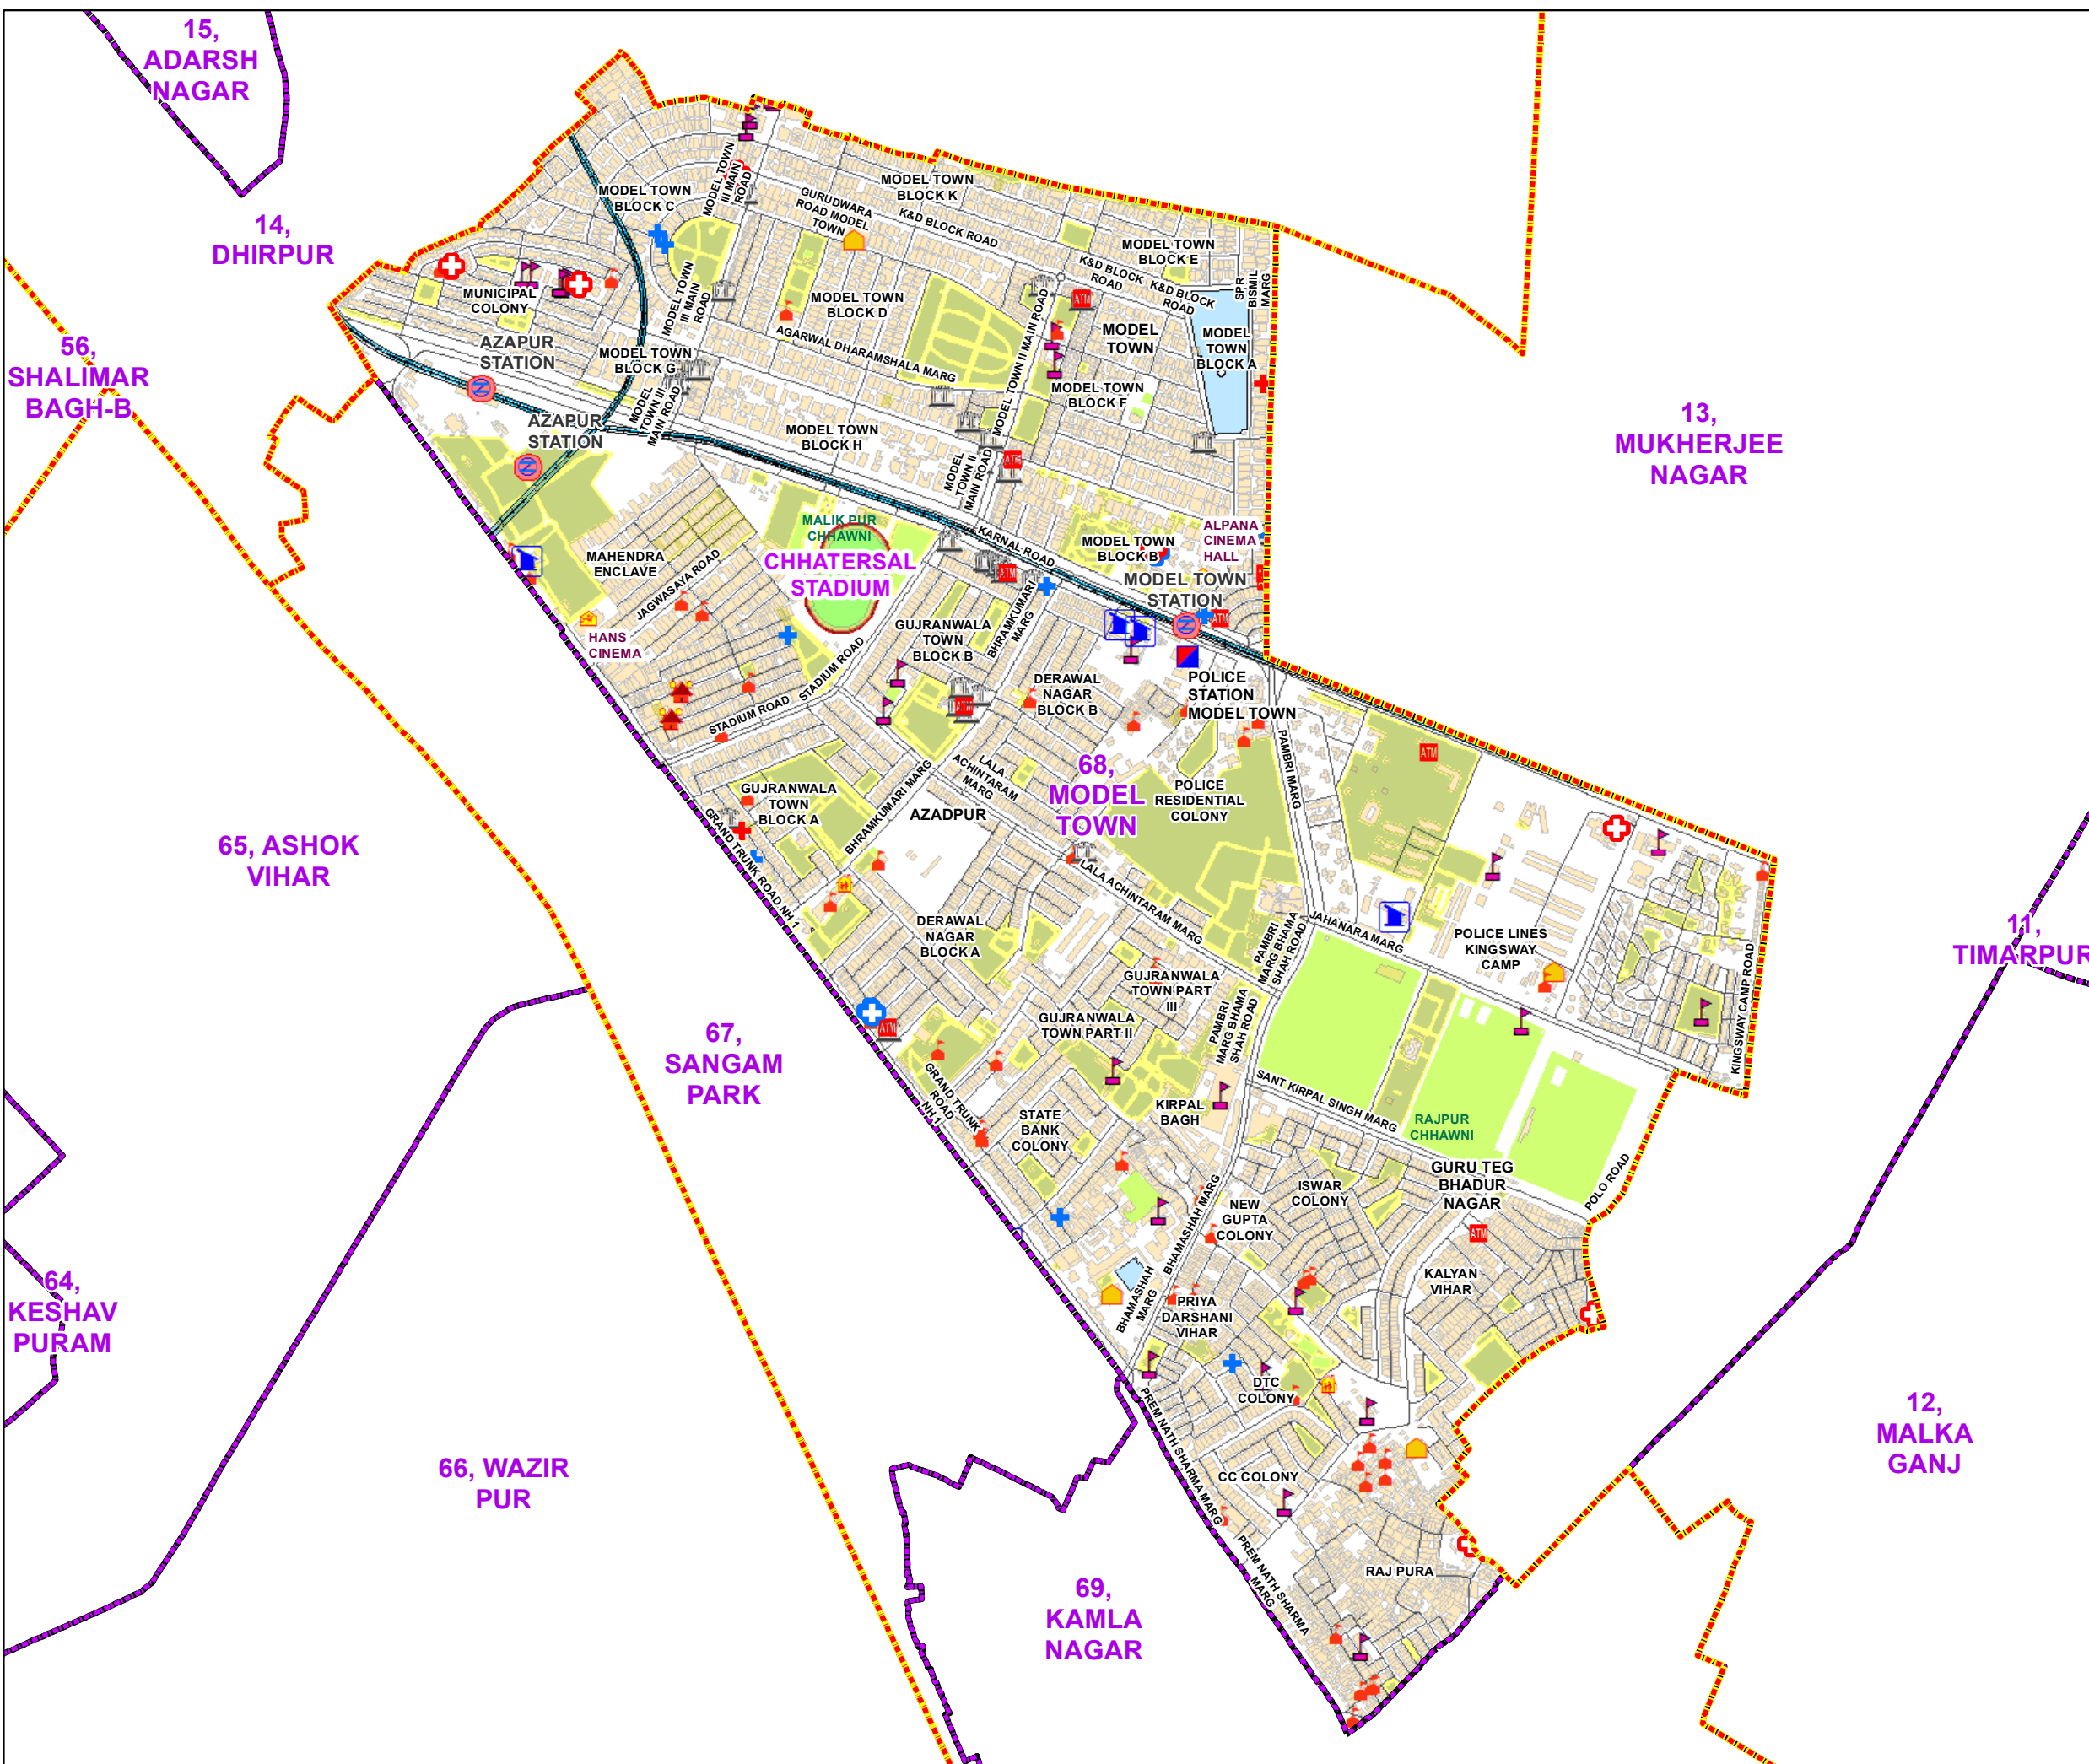

WARD NO.- 68, MODEL TOWN

प्रतिबंधित
केवल विभागीय प्रयोग हेतु
निर्यात के लिए नहीं

RESTRICTED
FOR DEPARTMENTAL USE ONLY
NOT FOR EXPORT