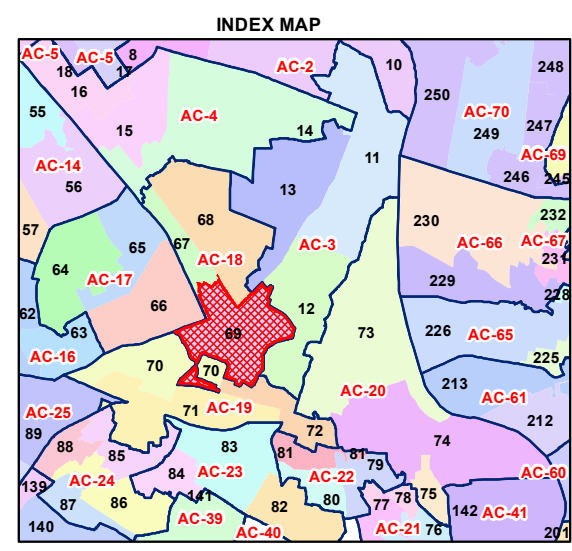

# WARD NO.- 69, KAMLA NAGAR

प्रतिबंधित  
केवल विभागीय प्रयोग हेतु  
निर्यात के लिए नहीं

**RESTRICTED  
FOR DEPARTMENTAL USE ONLY  
NOT FOR EXPORT**

**Total Population - 61009**  
**SC Population - 6774**

1:9,230

For further details about this map, please contact

Geospatial Delhi Limited  
(A Government of NCT of Delhi Company)  
3rd Level, C- Wing, Vikas Bhawan-II,  
Civil Lines, New Delhi - 110054  
Website : [www.gsdLorg.in](http://www.gsdLorg.in)