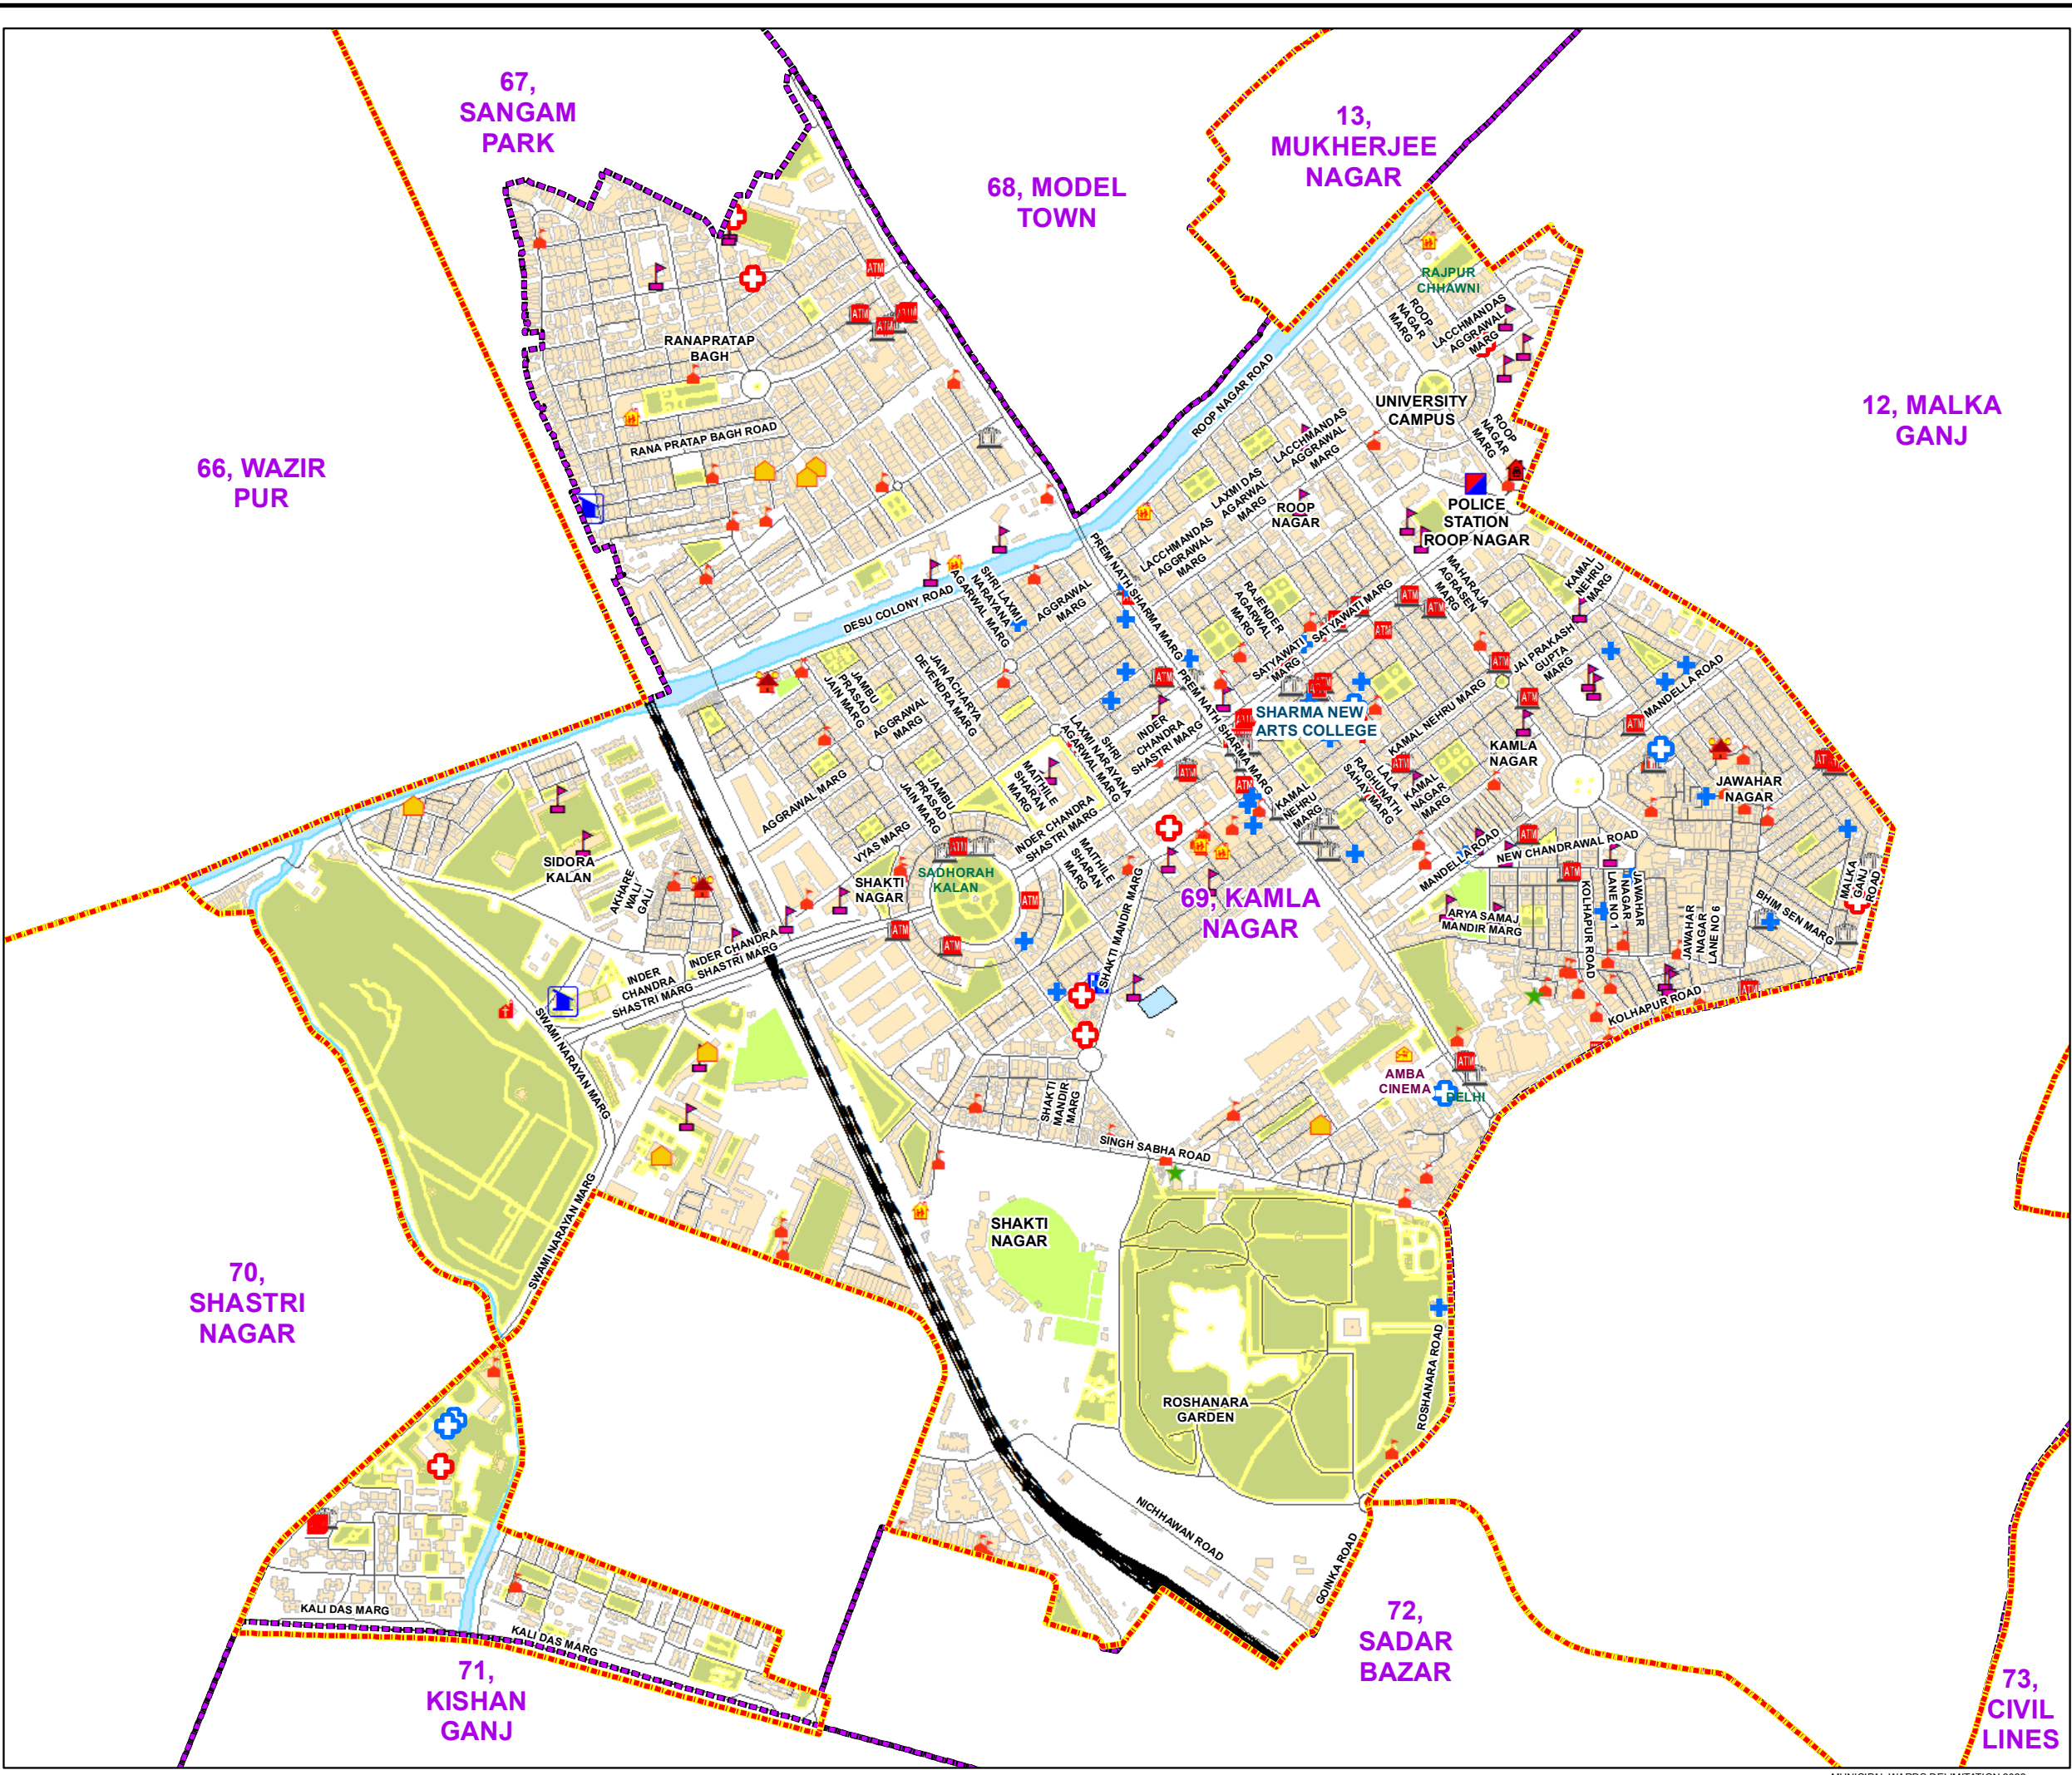

WARD NO.- 69, KAMLA NAGAR

प्रतिबंधित
केवल विभागीय प्रयोग हेतु
निर्यात के लिए नहीं

**RESTRICTED
FOR DEPARTMENTAL USE ONLY
NOT FOR EXPORT**