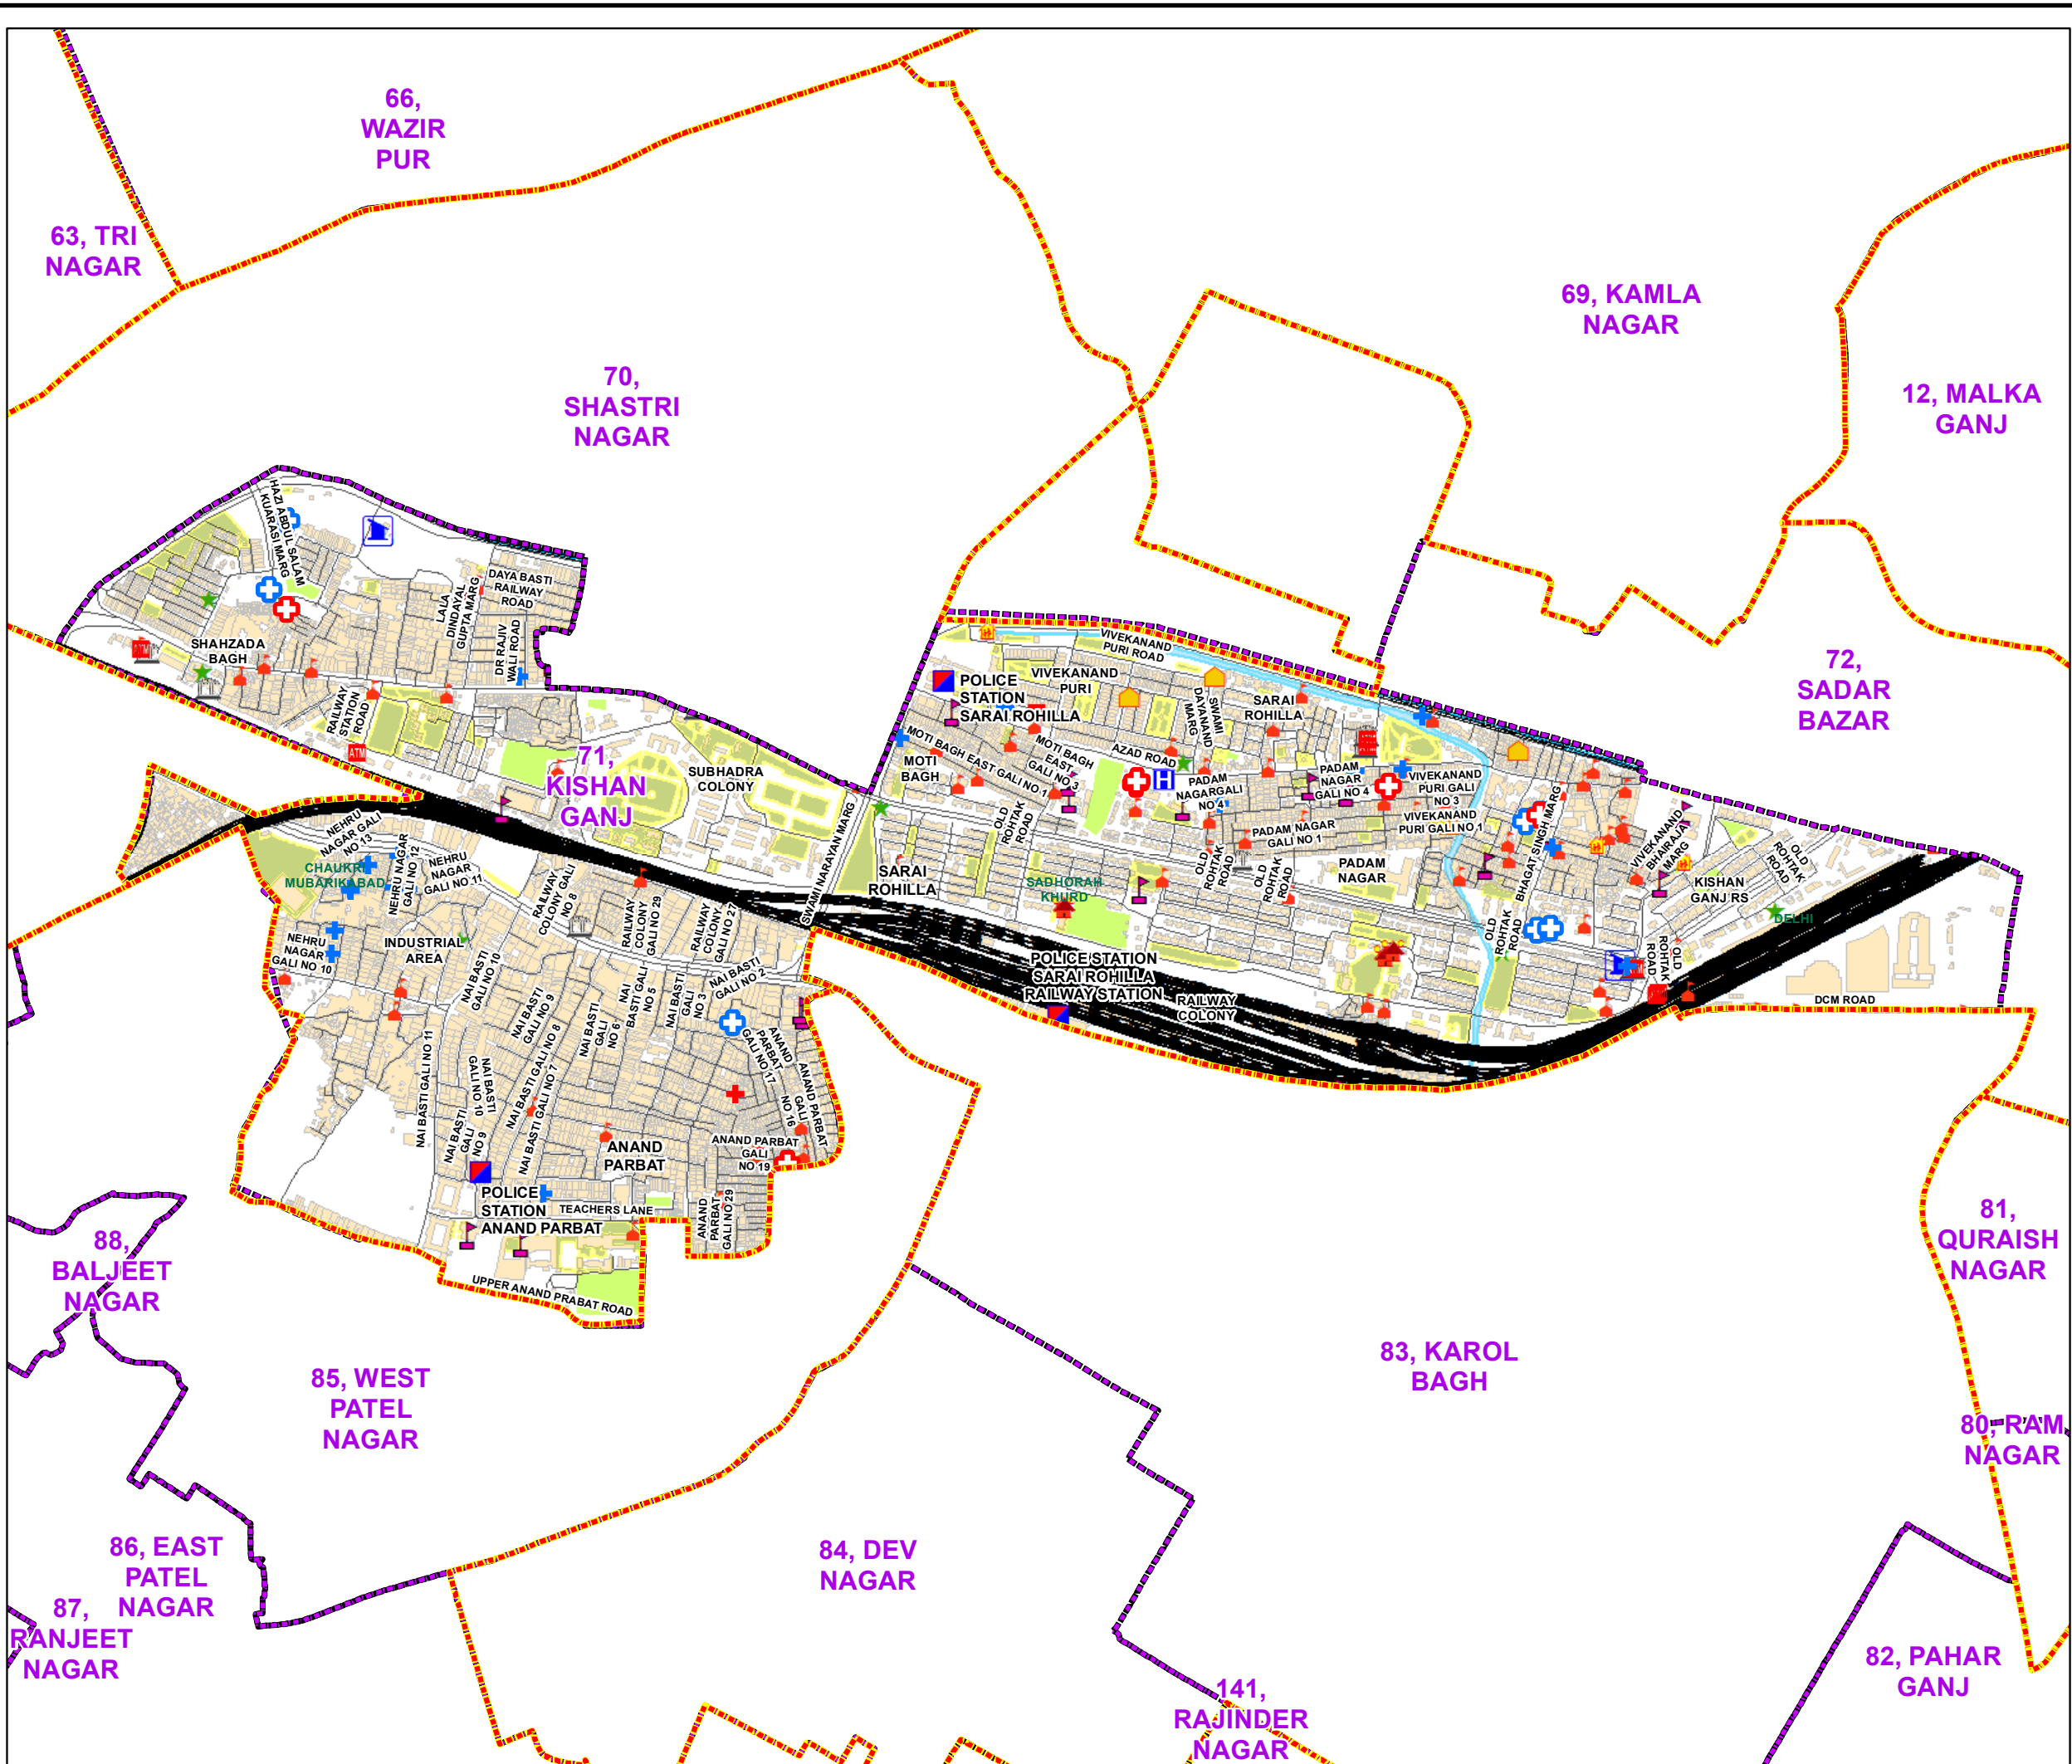

WARD NO.- 71, KISHAN GANJ

प्रतिबंधित
केवल विभागीय प्रयोग हेतु
निर्यात के लिए नहीं

**RESTRICTED
FOR DEPARTMENTAL USE ONLY
NOT FOR EXPORT**