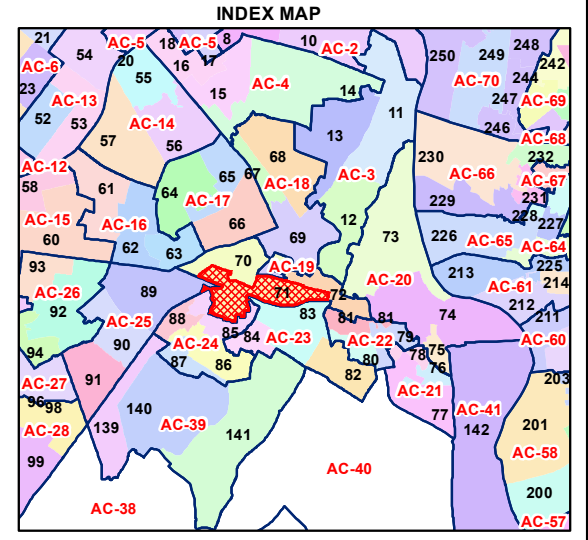

# WARD NO.- 71, KISHAN GANJ

प्रतिबंधित  
केवल विभागीय प्रयोग हेतु  
निर्यात के लिए नहीं

**RESTRICTED  
FOR DEPARTMENTAL USE ONLY  
NOT FOR EXPORT**

**Total Population - 74022**  
**SC Population - 21251**

1:12,390

For further details about this map, please contact

Geospatial Delhi Limited  
(A Government of NCT of Delhi Company)  
3rd Level, C- Wing, Vikas Bhawan-II,  
Civil Lines, New Delhi - 110054  
Website : [www.gsdLorg.in](http://www.gsdLorg.in)