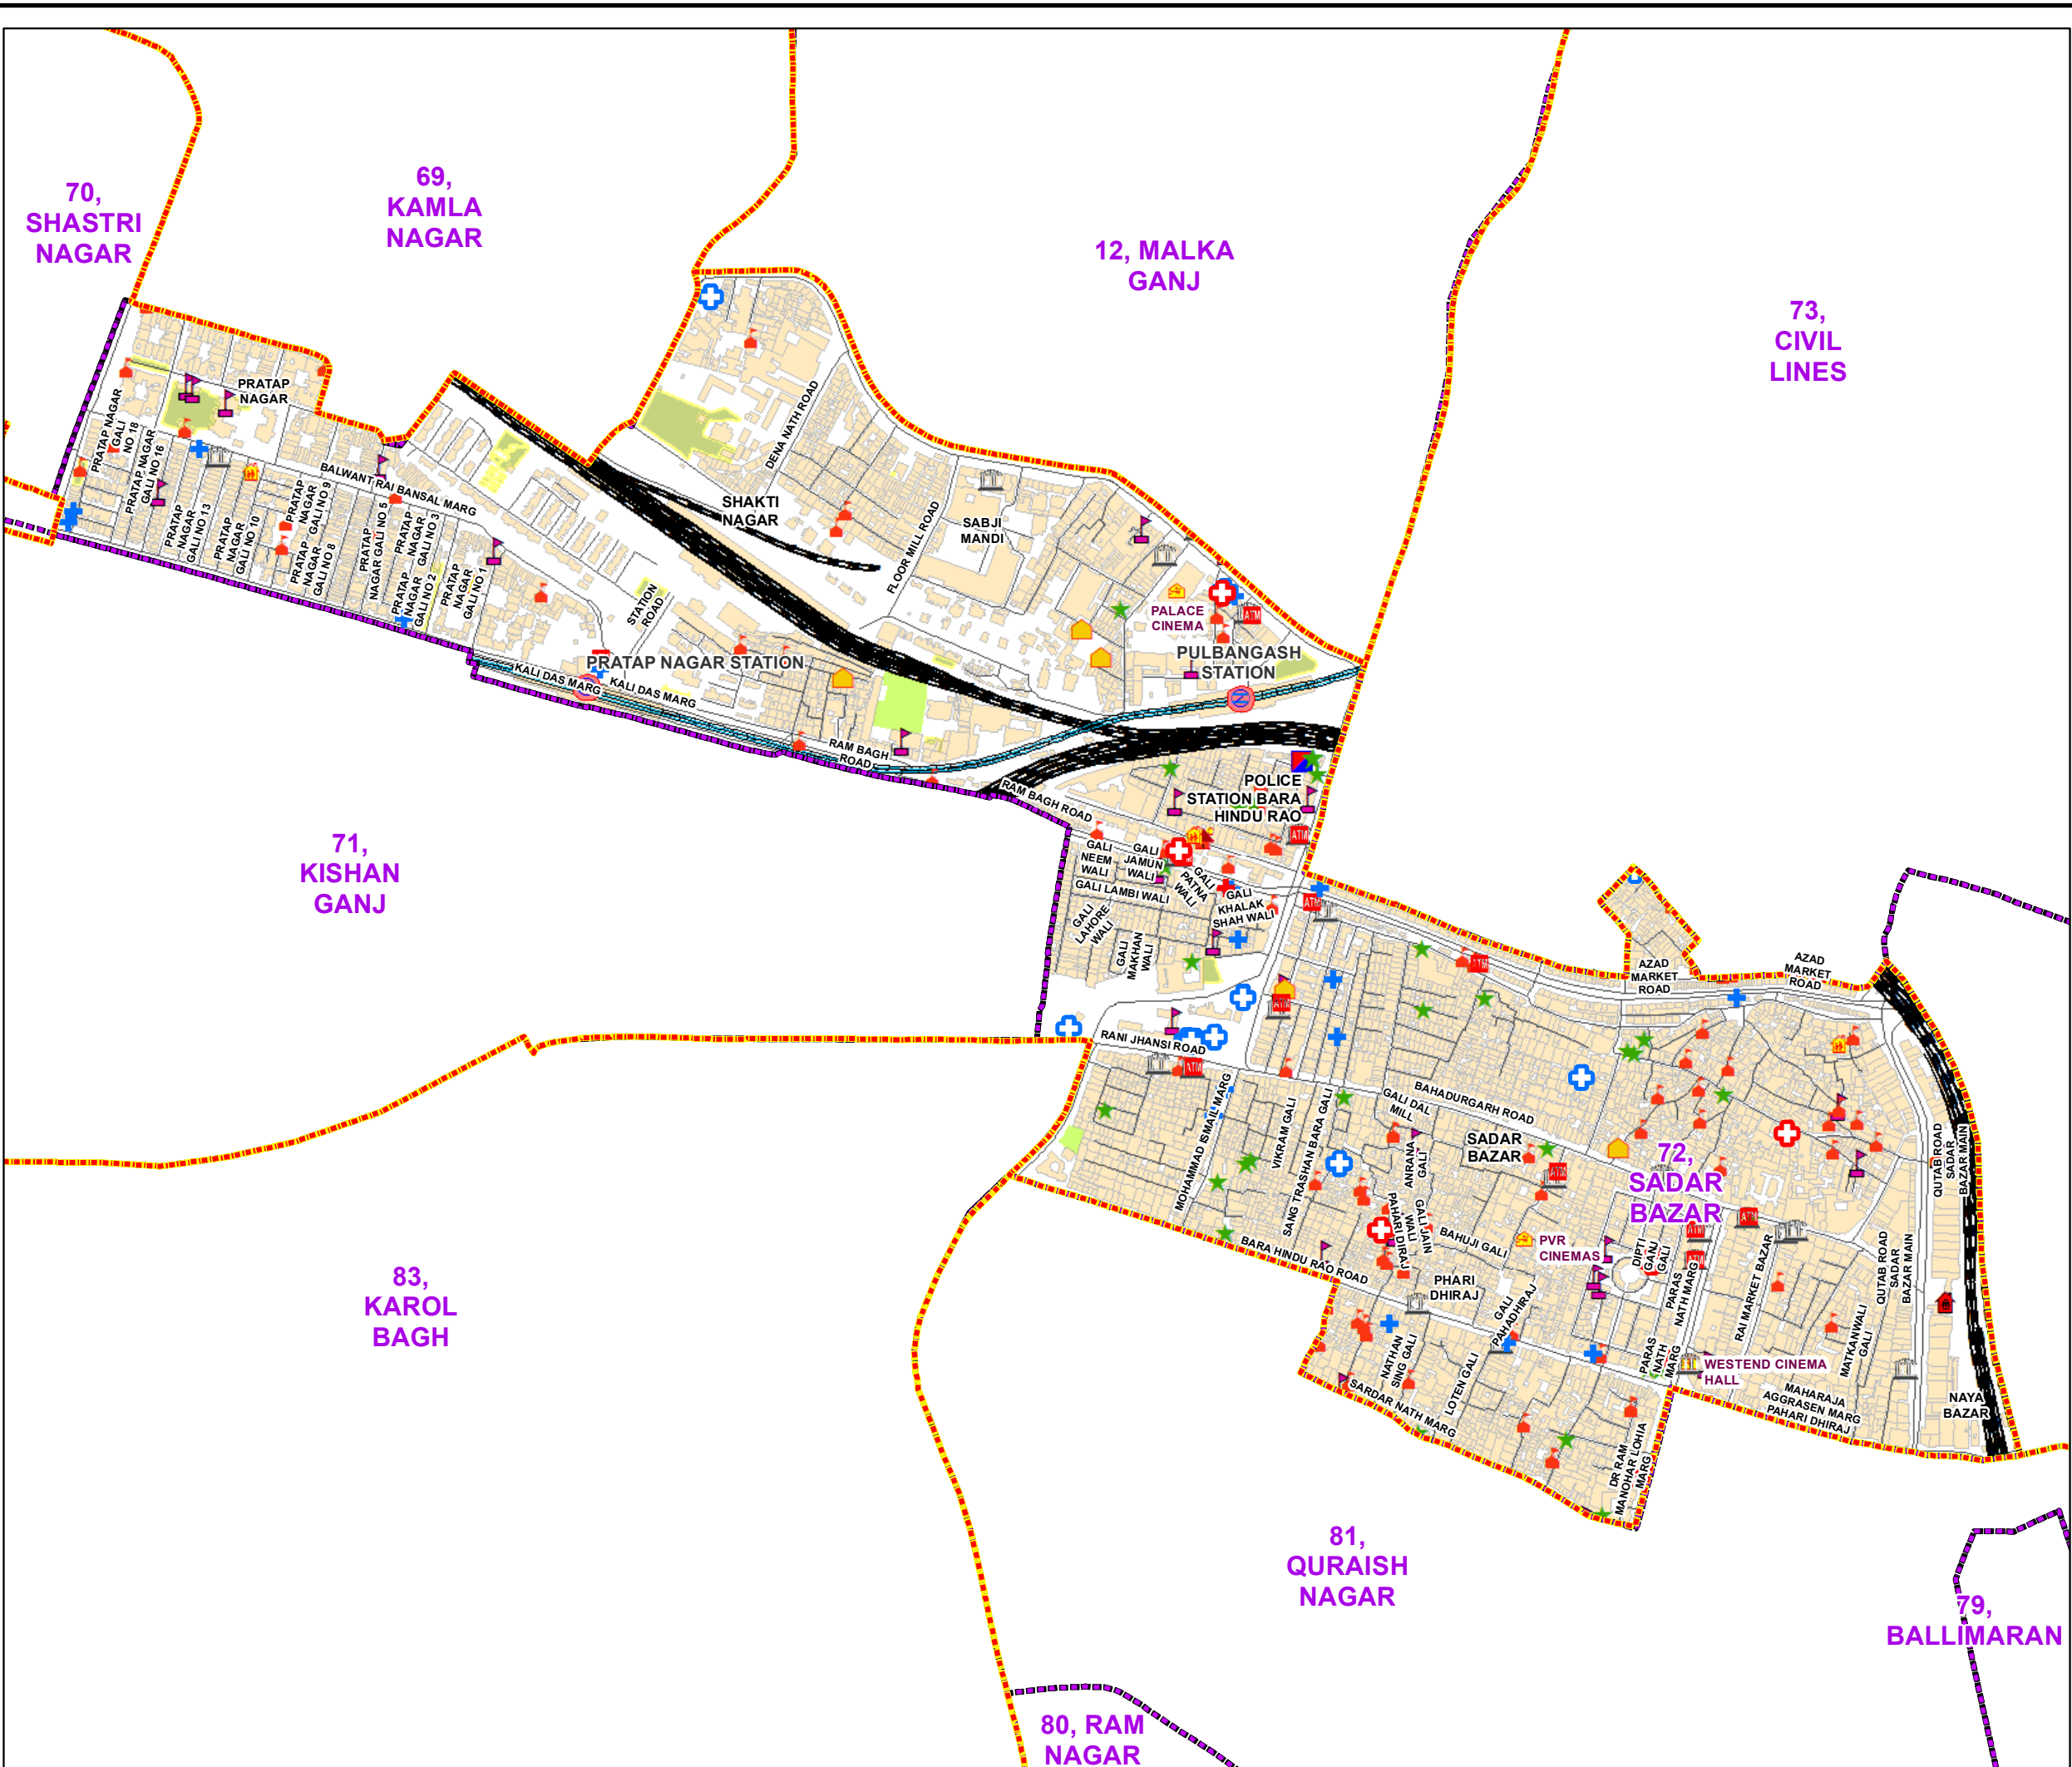

WARD NO.- 72, SADAR BAZAR

प्रतिबंधित
केवल विभागीय प्रयोग हेतु
निर्यात के लिए नहीं

**RESTRICTED
FOR DEPARTMENTAL USE ONLY
NOT FOR EXPORT**

LEGEND

- | | | | |
|--|-----------------------|--|-----------------------|
| | Health Centre | | Gurudwara |
| | Nursing Home | | Bank |
| | Primary Health Centre | | Metro Line |
| | Dispensary | | Railway Line |
| | Govt Hospital | | Road |
| | Petrol Pump | | Village Boundary |
| | Church | | Ward Boundary |
| | Community Center | | Assembly Boundary |
| | Metro Station | | Sub-Division Boundary |
| | ATM | | District Boundary |
| | Mosque | | Buildings |
| | College | | Canal Bank |
| | Barat Ghar | | Play Ground |
| | Police Station | | Pond |
| | Cinema Hall | | Storm Water Drain |
| | University | | River Bank |
| | Fire Station | | Garden Parks |
| | Temple | | Stadium |
| | School | | |

Total Population - 66050
SC Population - 11501

1:7,870

For further details about this map, please contact

Geospatial Delhi Limited
(A Government of NCT of Delhi Company)
3rd Level, C- Wing, Vikas Bhawan-II,
Civil Lines, New Delhi - 110054
Website : www.gsdLorg.in

Disclaimer:
Reproduction in whole or part by any means is prohibited without
written permission of Geospatial Delhi Limited. Responsibility of
data validation lies with the department concerned.