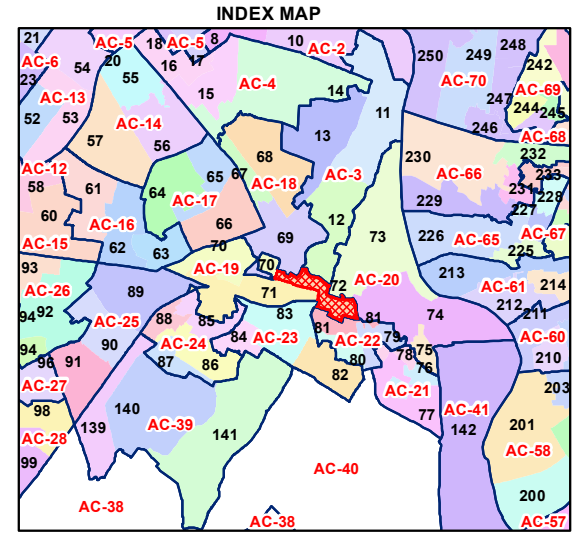

LEGEND

	Health Centre		Gurudwara
	Nursing Home		Bank
	Primary Health Centre		Metro Line
	Dispensary		Railway Line
	Govt Hospital		Road
	Petrol Pump		Village Boundary
	Church		Ward Boundary
	Community Center		Assembly Boundary
	Metro Station		Sub-Division Boundary
	ATM		District Boundary
	Mosque		Buildings
	College		Canal Bank
	Barat Ghar		Play Ground
	Police Station		Pond
	Cinema Hall		Storm Water Drain
	University		River Bank
	Fire Station		Garden Parks
	Temple		Stadium
	School		

Total Population - 66050
SC Population - 11501

1:7,870

For further details about this map, please contact

Geospatial Delhi Limited
(A Government of NCT of Delhi Company)
3rd Level, C- Wing, Vikas Bhawan-II,
Civil Lines, New Delhi - 110054
Website : www.gsdLorg.in

Disclaimer:
Reproduction in whole or part by any means is prohibited without
written permission of Geospatial Delhi Limited. Responsibility of
data validation lies with the department concerned.