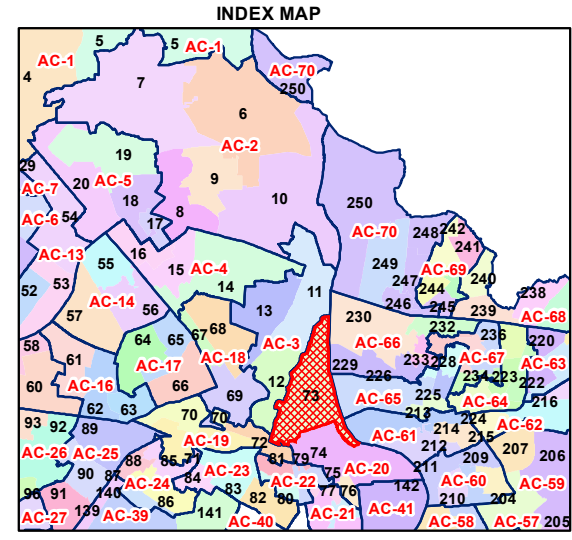

WARD NO.- 73, CIVIL LINES

LEGEND

	Health Centre		Gurudwara
	Nursing Home		Bank
	Primary Health Centre		Metro Line
	Dispensary		Railway Line
	Govt Hospital		Road
	Petrol Pump		Village Boundary
	Church		Ward Boundary
	Community Center		Assembly Boundary
	Metro Station		Sub-Division Boundary
	ATM		District Boundary
	Mosque		Buildings
	College		Canal Bank
	Barat Ghar		Play Ground
	Police Station		Pond
	Cinema Hall		Storm Water Drain
	University		River Bank
	Fire Station		Garden Parks
	Temple		Stadium
	School		

Total Population - 55142
SC Population - 15510

1:17,690

For further details about this map, please contact

Geospatial Delhi Limited
(A Government of NCT of Delhi Company)
3rd Level, C- Wing, Vikas Bhawan-II,
Civil Lines, New Delhi - 110054
Website : www.gsdlog.in