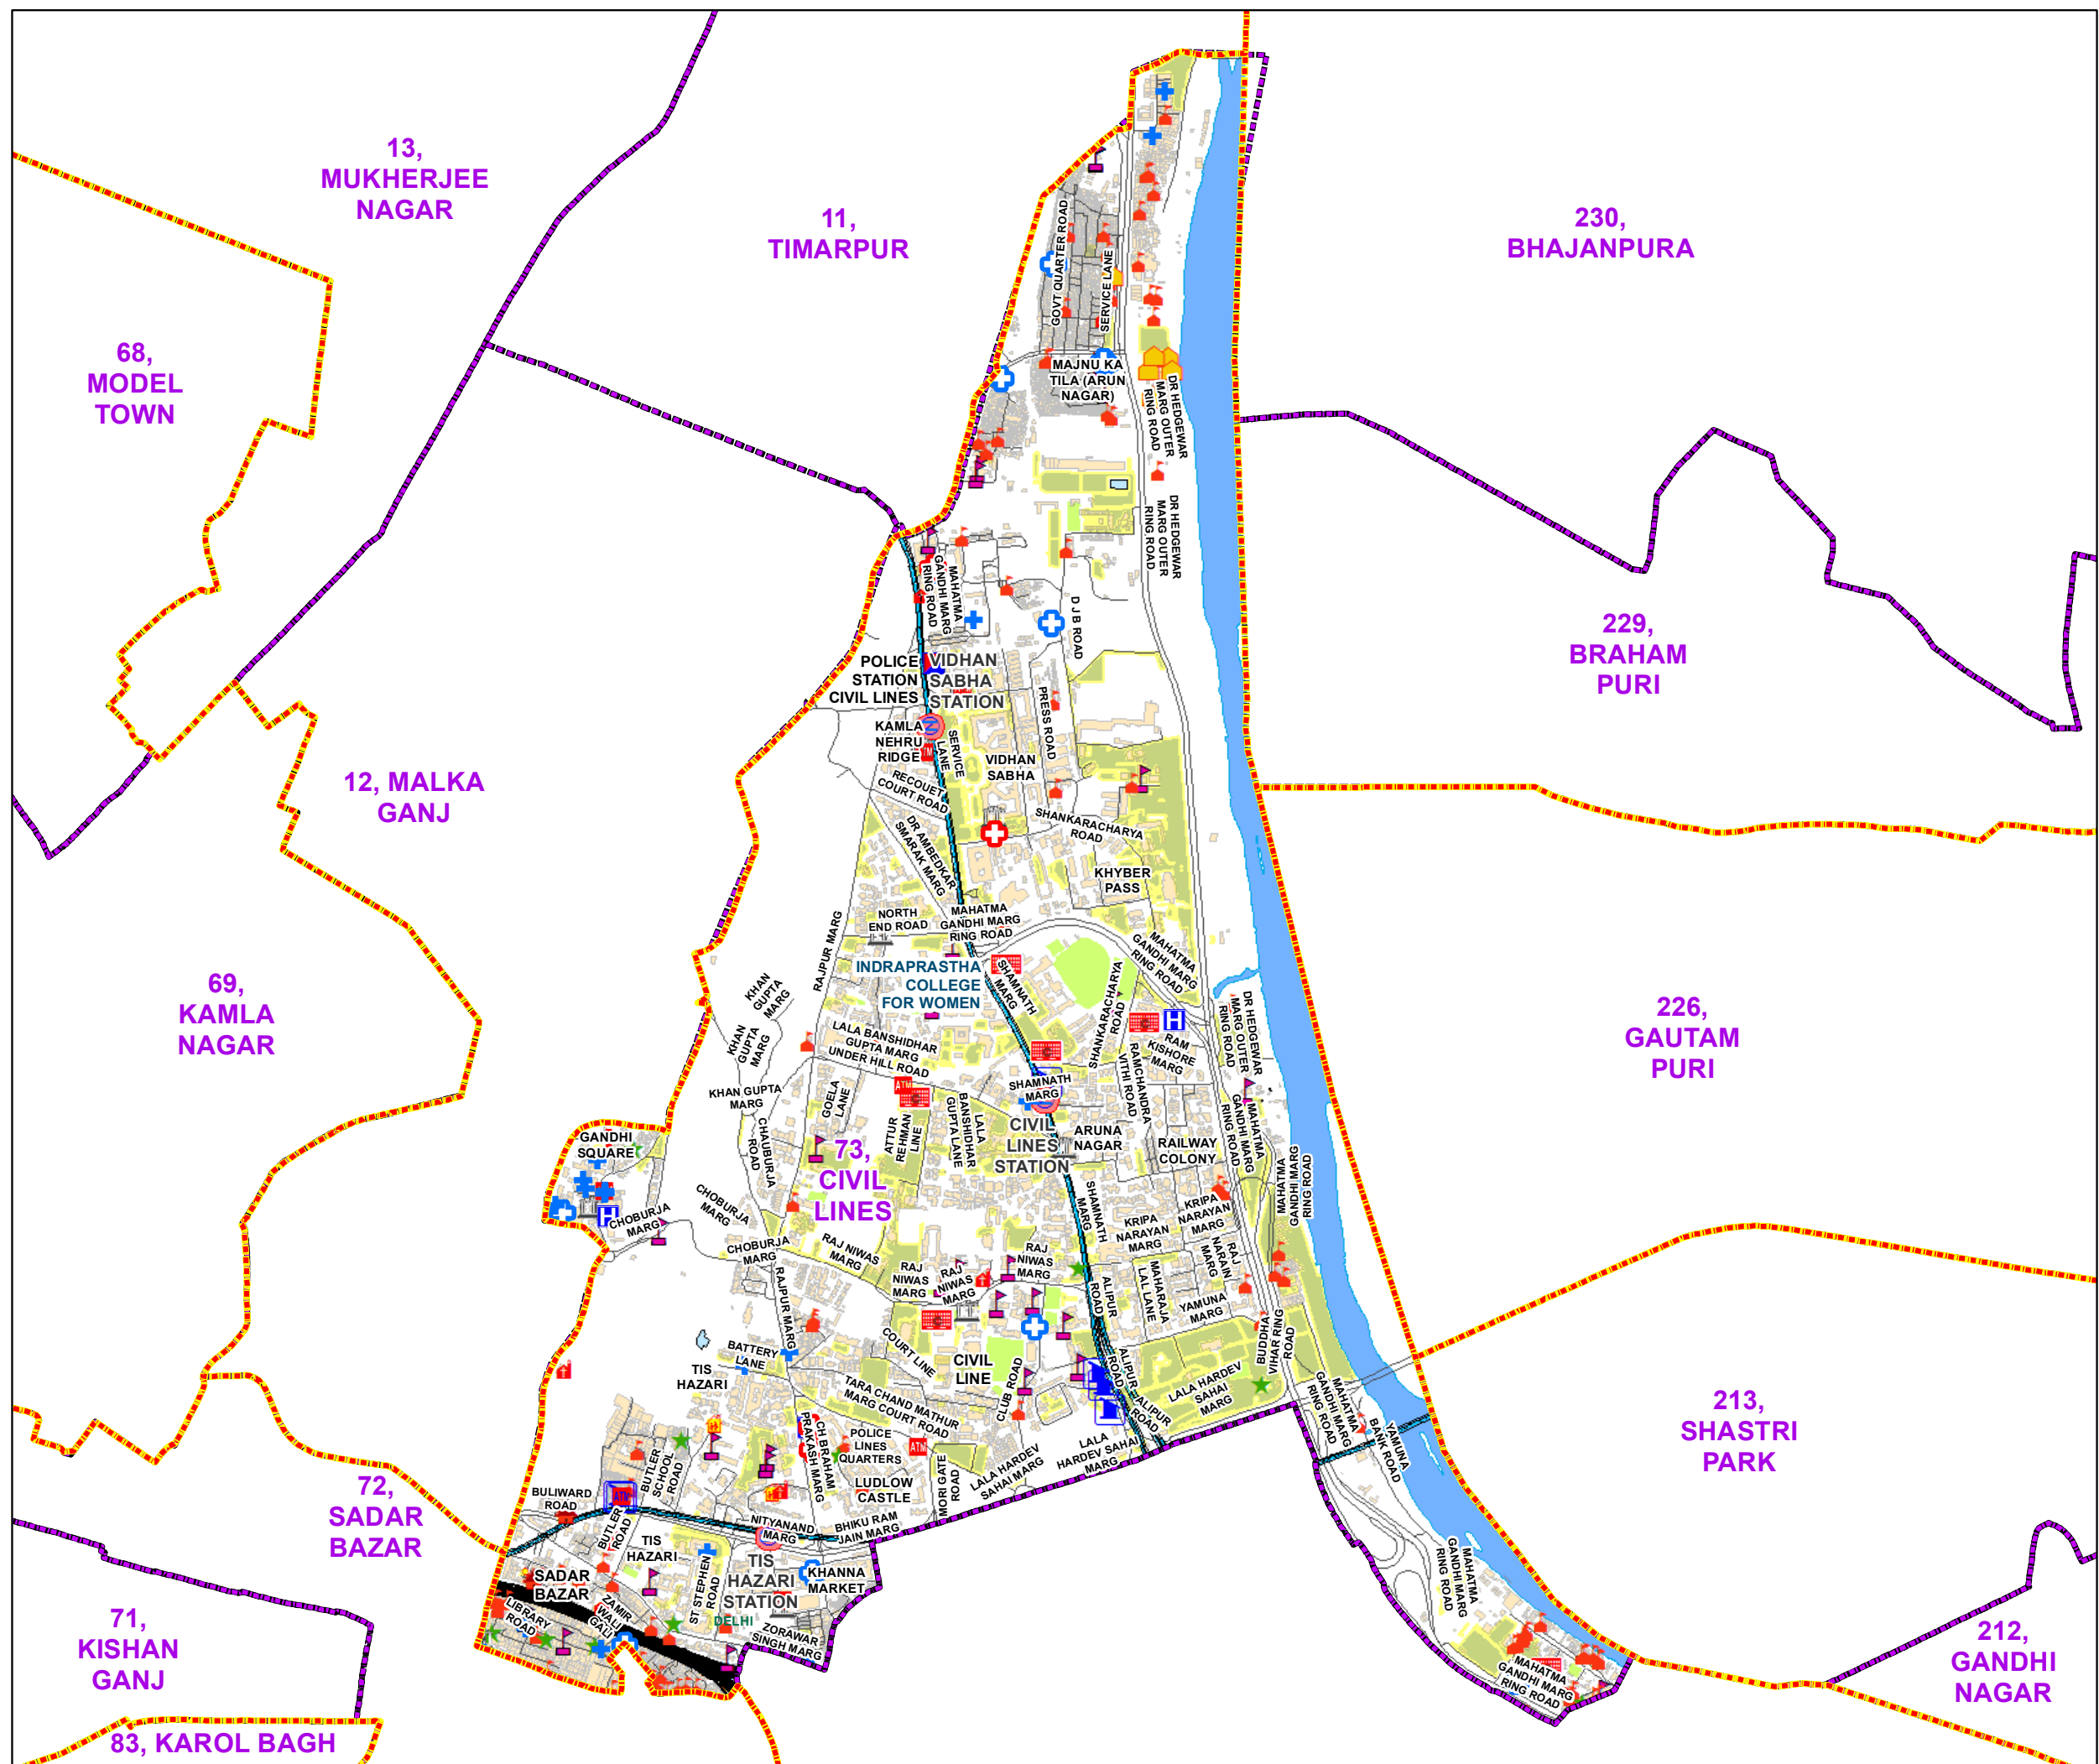

WARD NO.- 73, CIVIL LINES

LEGEND

	Health Centre		Gurudwara
	Nursing Home		Bank
	Primary Health Centre		Metro Line
	Dispensary		Railway Line
	Govt Hospital		Road
	Petrol Pump		Village Boundary
	Church		Ward Boundary
	Community Center		Assembly Boundary
	Metro Station		Sub-Division Boundary
	ATM		District Boundary
	Mosque		Buildings
	College		Canal Bank
	Barat Ghar		Play Ground
	Police Station		Pond
	Cinema Hall		Storm Water Drain
	University		River Bank
	Fire Station		Garden Parks
	Temple		Stadium
	School		

Total Population - 55142
SC Population - 15510

1:17,690

For further details about this map, please contact

Geospatial Delhi Limited
(A Government of NCT of Delhi Company)
3rd Level, C- Wing, Vikas Bhawan-II,
Civil Lines, New Delhi - 110054
Website : www.gsdlog.in