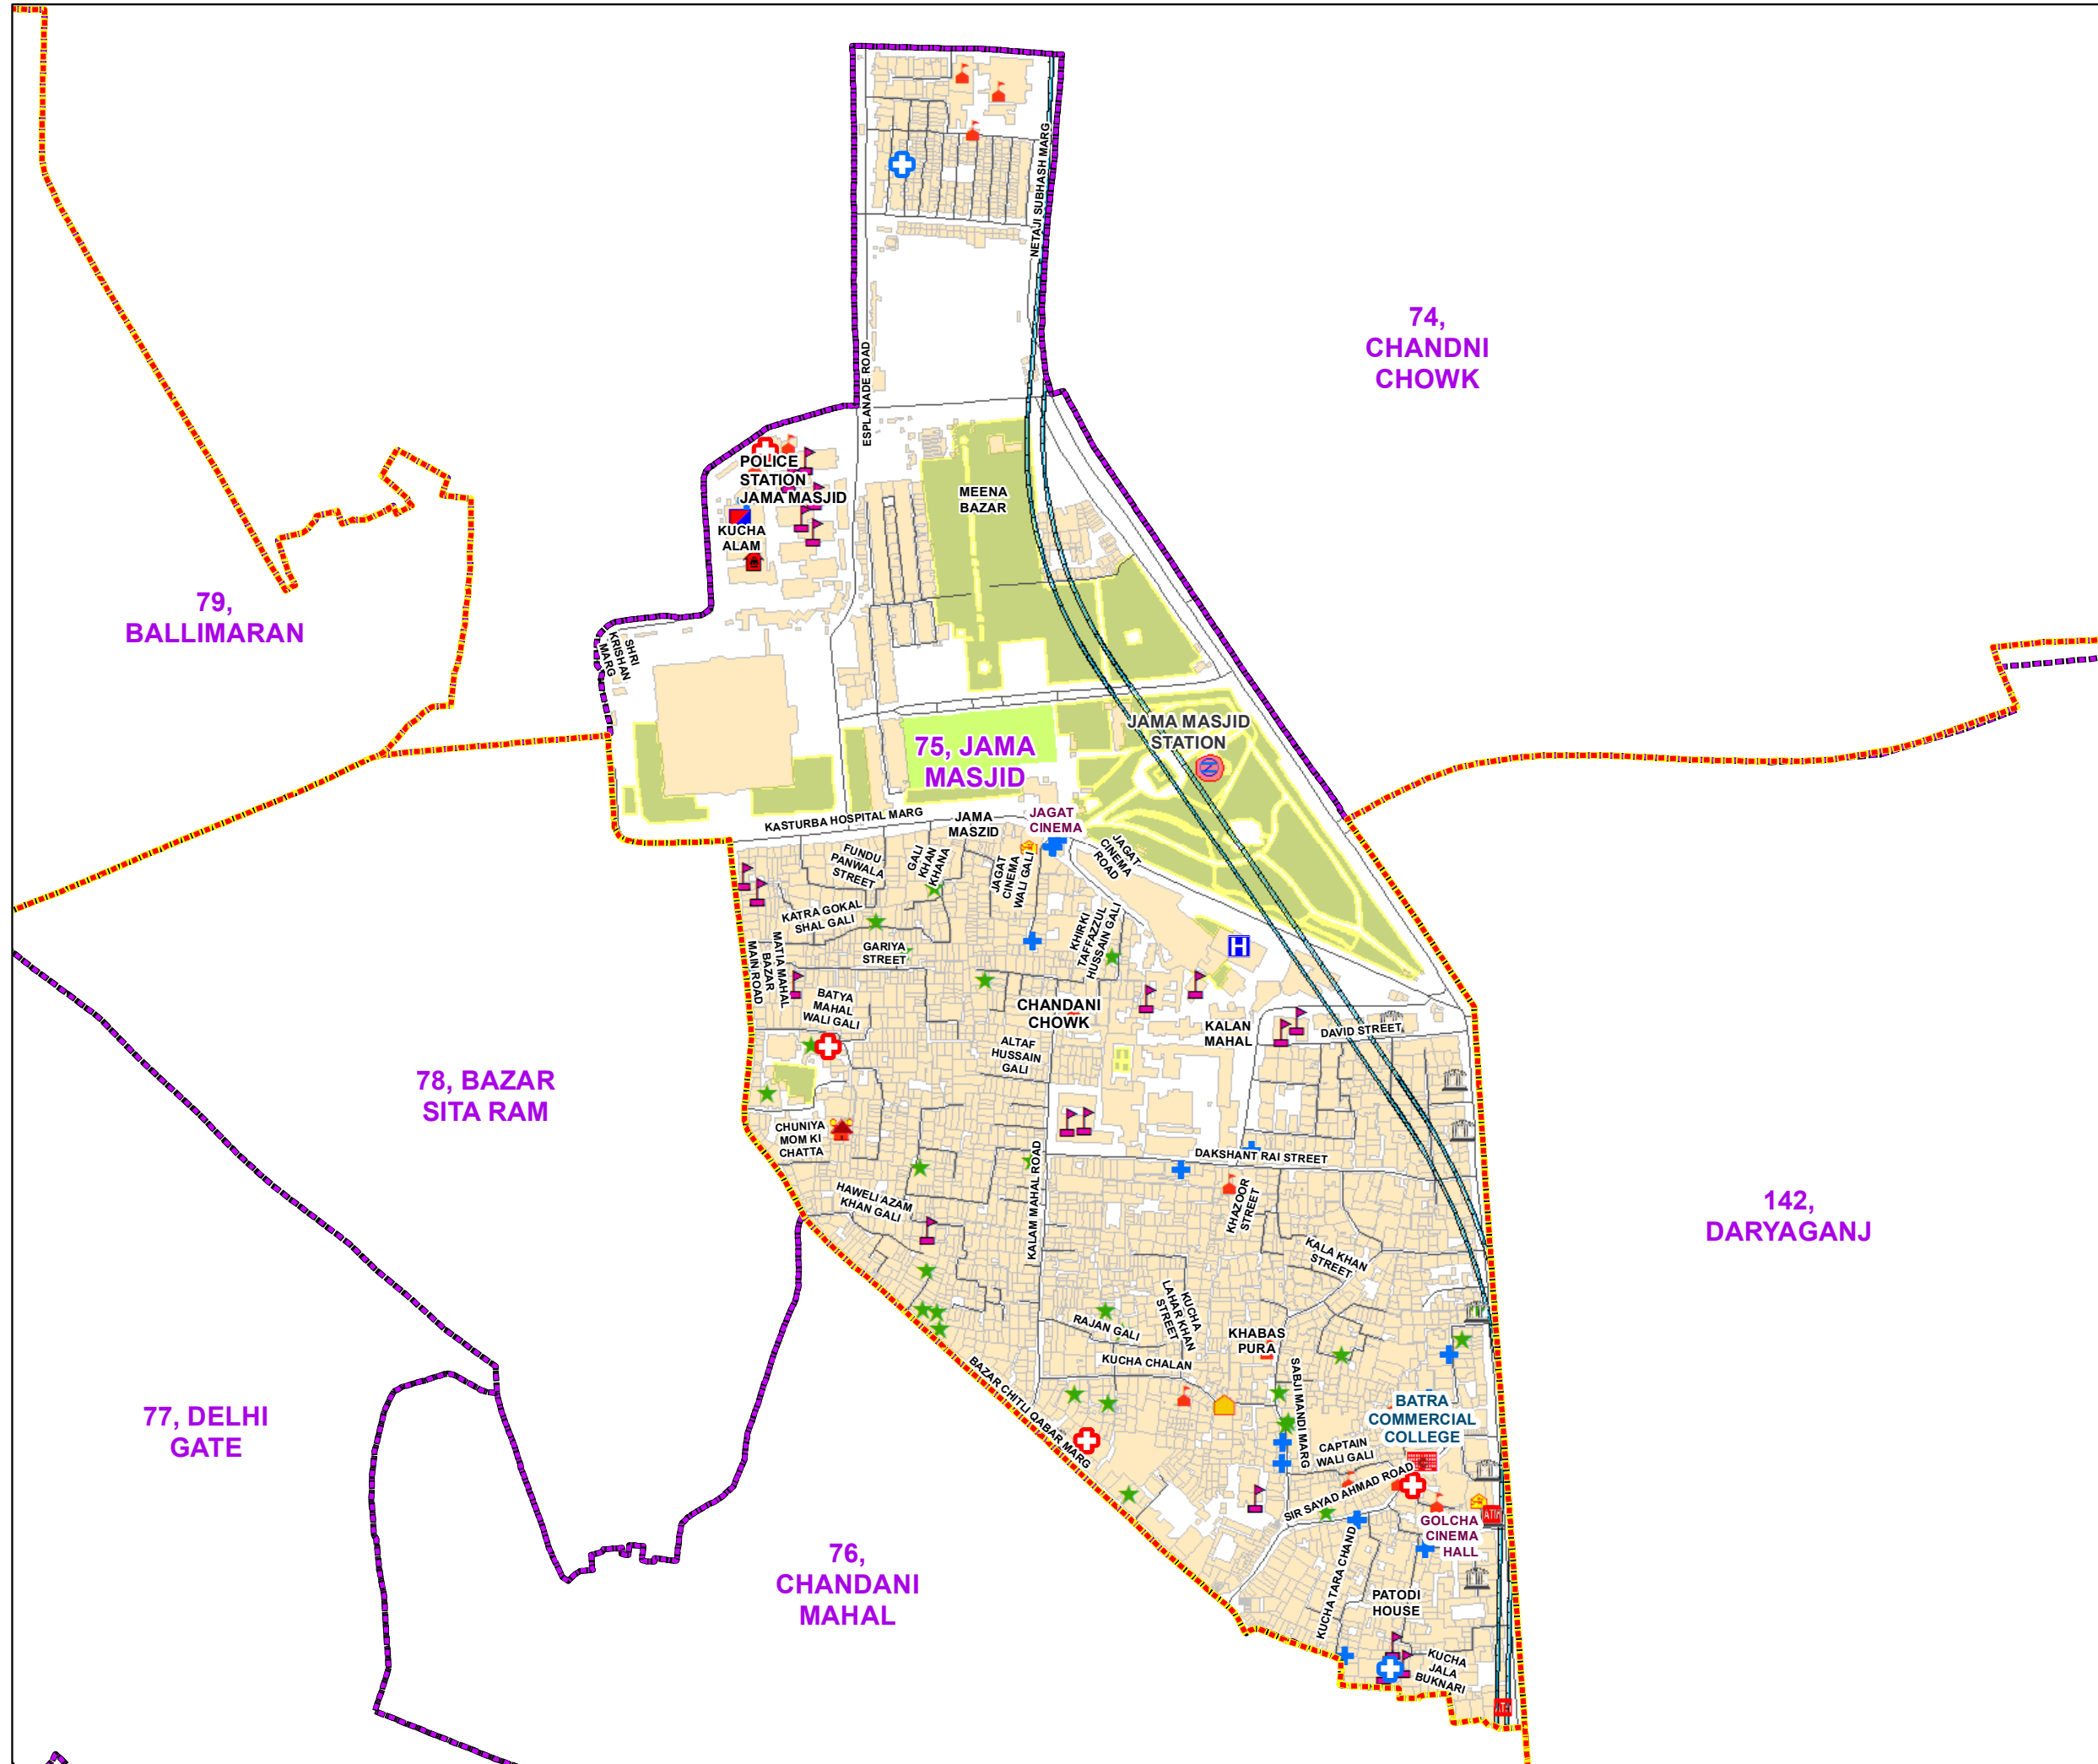

WARD NO.- 75, JAMA MASJID

प्रतिबंधित
केवल विभागीय प्रयोग हेतु
निर्यात के लिए नहीं

**RESTRICTED
FOR DEPARTMENTAL USE ONLY
NOT FOR EXPORT**

LEGEND

- | | | | |
|--|-----------------------|--|-----------------------|
| | Health Centre | | Gurudwara |
| | Nursing Home | | Bank |
| | Primary Health Centre | | Metro Line |
| | Dispensary | | Railway Line |
| | Govt Hospital | | Road |
| | Petrol Pump | | Village Boundary |
| | Church | | Ward Boundary |
| | Community Center | | Assembly Boundary |
| | Metro Station | | Sub-Division Boundary |
| | ATM | | District Boundary |
| | Mosque | | Buildings |
| | College | | Canal Bank |
| | Barat Ghar | | Play Ground |
| | Police Station | | Pond |
| | Cinema Hall | | Storm Water Drain |
| | University | | River Bank |
| | Fire Station | | Garden Parks |
| | Temple | | Stadium |
| | School | | |

Total Population - 46051
SC Population - 2258

1:5,620

For further details about this map, please contact

Geospatial Delhi Limited
(A Government of NCT of Delhi Company)
3rd Level, C- Wing, Vikas Bhawan-II,
Civil Lines, New Delhi - 110054
Website : www.gsdLorg.in

Disclaimer:
Reproduction in whole or part by any means is prohibited without
written permission of Geospatial Delhi Limited. Responsibility of
data validation lies with the department concerned.