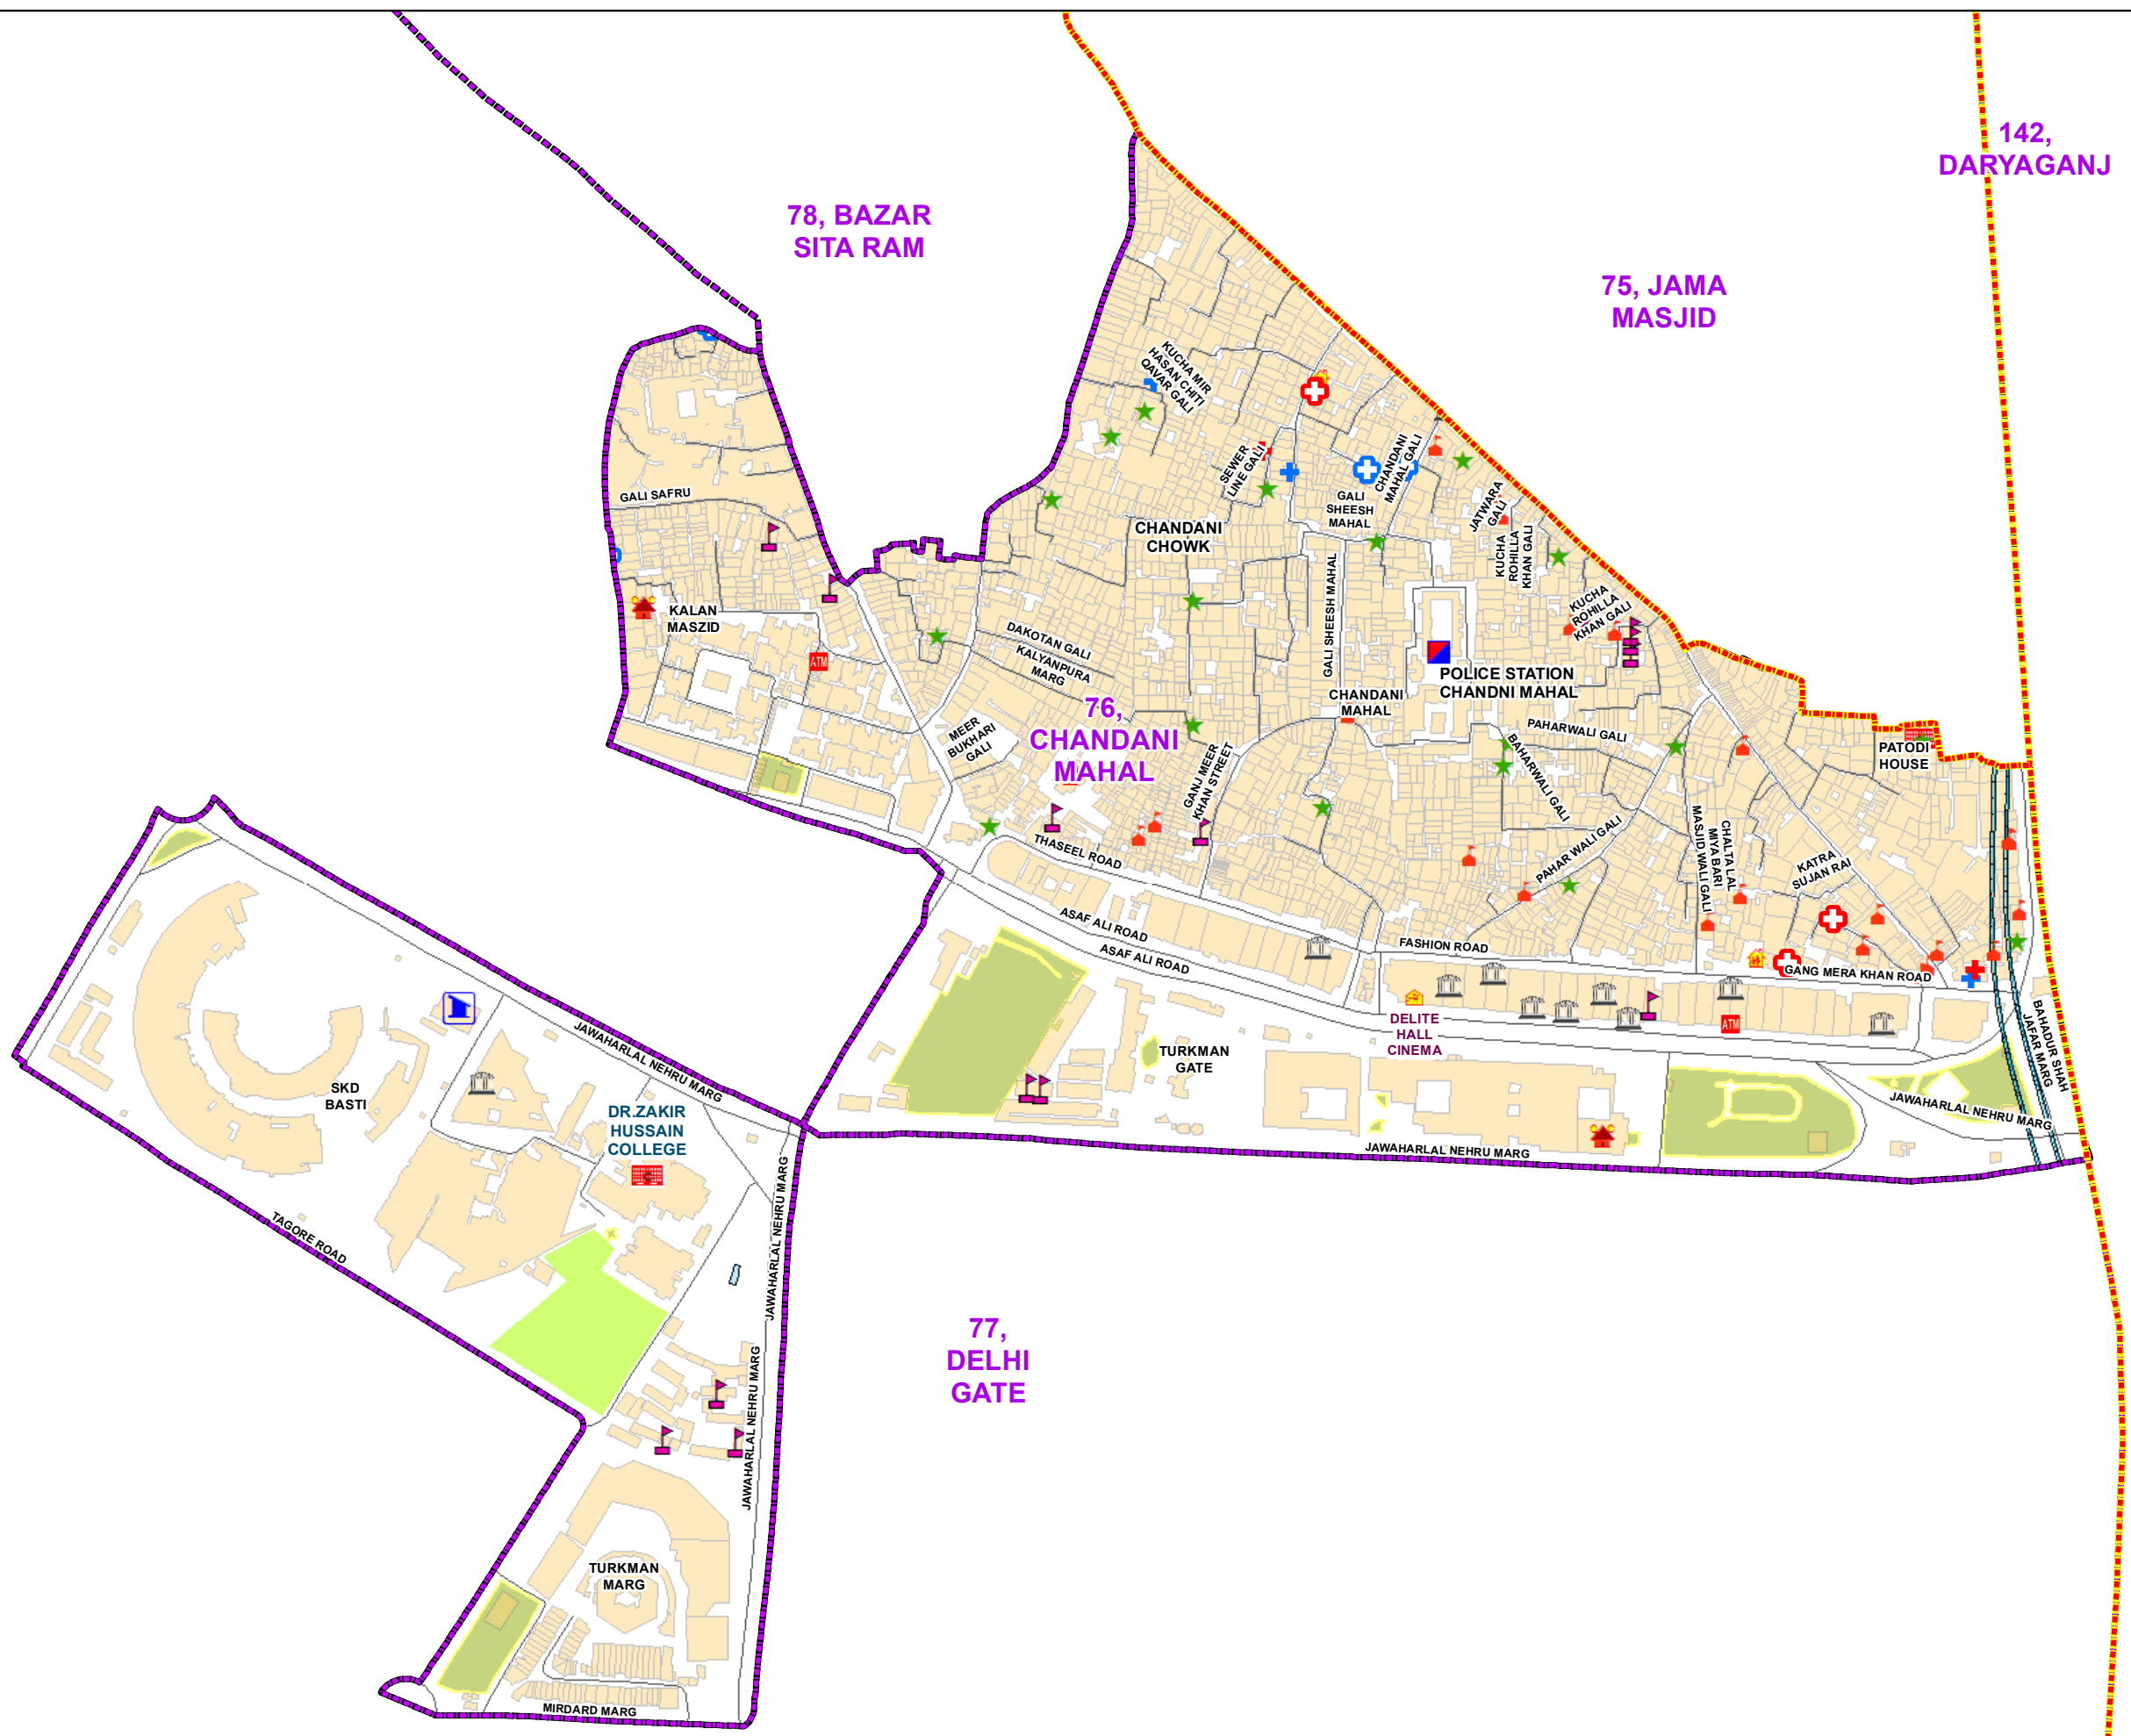

WARD NO.- 76, CHANDANI MAHAL

142, DARYAGANJ

78, BAZAR SITA RAM

75, JAMA MASJID

76, CHANDANI MAHAL

77, DELHI GATE

प्रतिबंधित
केवल विभागीय प्रयोग हेतु
निर्यात के लिए नहीं

RESTRICTED
FOR DEPARTMENTAL USE ONLY
NOT FOR EXPORT

LEGEND

- | | | | |
|--|-----------------------|--|-----------------------|
| | Health Centre | | Gurudwara |
| | Nursing Home | | Bank |
| | Primary Health Centre | | Metro Line |
| | Dispensary | | Railway Line |
| | Govt Hospital | | Road |
| | Petrol Pump | | Village Boundary |
| | Church | | Ward Boundary |
| | Community Center | | Assembly Boundary |
| | Metro Station | | Sub-Division Boundary |
| | ATM | | District Boundary |
| | Mosque | | Buildings |
| | College | | Canal Bank |
| | Barat Ghar | | Play Ground |
| | Police Station | | Pond |
| | Cinema Hall | | River Bank |
| | University | | Garden Parks |
| | Fire Station | | Stadium |
| | Temple | | |
| | School | | |

Total Population - 58169
SC Population - 1784

1:4,730

For further details about this map, please contact

Geospatial Delhi Limited
(A Government of NCT of Delhi Company)
3rd Level, C- Wing, Vikas Bhawan-II,
Civil Lines, New Delhi - 110054
Website : www.gsdLorg.in