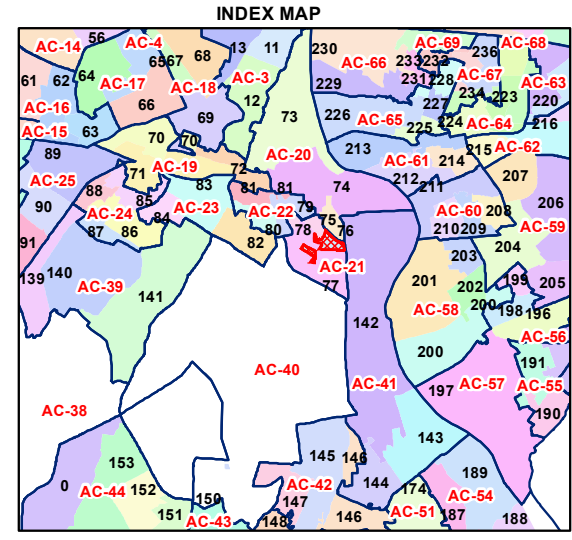

LEGEND

	Health Centre		Gurudwara
	Nursing Home		Bank
	Primary Health Centre		Metro Line
	Dispensary		Railway Line
	Govt Hospital		Road
	Petrol Pump		Village Boundary
	Church		Ward Boundary
	Community Center		Assembly Boundary
	Metro Station		Sub-Division Boundary
	ATM		District Boundary
	Mosque		Buildings
	College		Canal Bank
	Barat Ghar		Play Ground
	Police Station		Pond
	Cinema Hall		River Bank
	University		Garden Parks
	Fire Station		Stadium
	Temple		
	School		

Total Population - 58169
SC Population - 1784

1:4,730

For further details about this map, please contact

Geospatial Delhi Limited
(A Government of NCT of Delhi Company)
3rd Level, C- Wing, Vikas Bhawan-II,
Civil Lines, New Delhi - 110054
Website : www.gsdLorg.in

Disclaimer:
Reproduction in whole or part by any means is prohibited without
written permission of Geospatial Delhi Limited. Responsibility of
data validation lies with the department concerned.