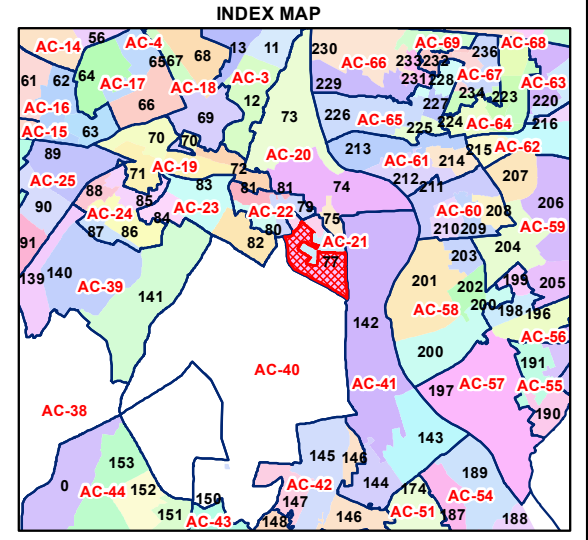

WARD NO.- 77, DELHI GATE

प्रतिबन्धित
केवल विभागीय प्रयोग हेतु
निर्यात के लिए नहीं

**RESTRICTED
FOR DEPARTMENTAL USE ONLY
NOT FOR EXPORT**

LEGEND

	Health Centre		Gurudwara
	Nursing Home		Bank
	Primary Health Centre		Metro Line
	Dispensary		Railway Line
	Govt Hospital		Road
	Petrol Pump		Village Boundary
	Church		Ward Boundary
	Community Center		Assembly Boundary
	Metro Station		Sub-Division Boundary
	ATM		District Boundary
	Mosque		Buildings
	College		Canal Bank
	Barat Ghar		Play Ground
	Police Station		Pond
	Cinema Hall		Storm Water Drain
	University		River Bank
	Fire Station		Garden Parks
	Temple		Stadium
	School		

Total Population - 55397
SC Population - 16210

1:9,550

For further details about this map, please contact
Geospatial Delhi Limited
(A Government of NCT of Delhi Company)
3rd Level, C- Wing, Vikas Bhawan-II,
Civil Lines, New Delhi - 110054
Website : www.gsdlog.in