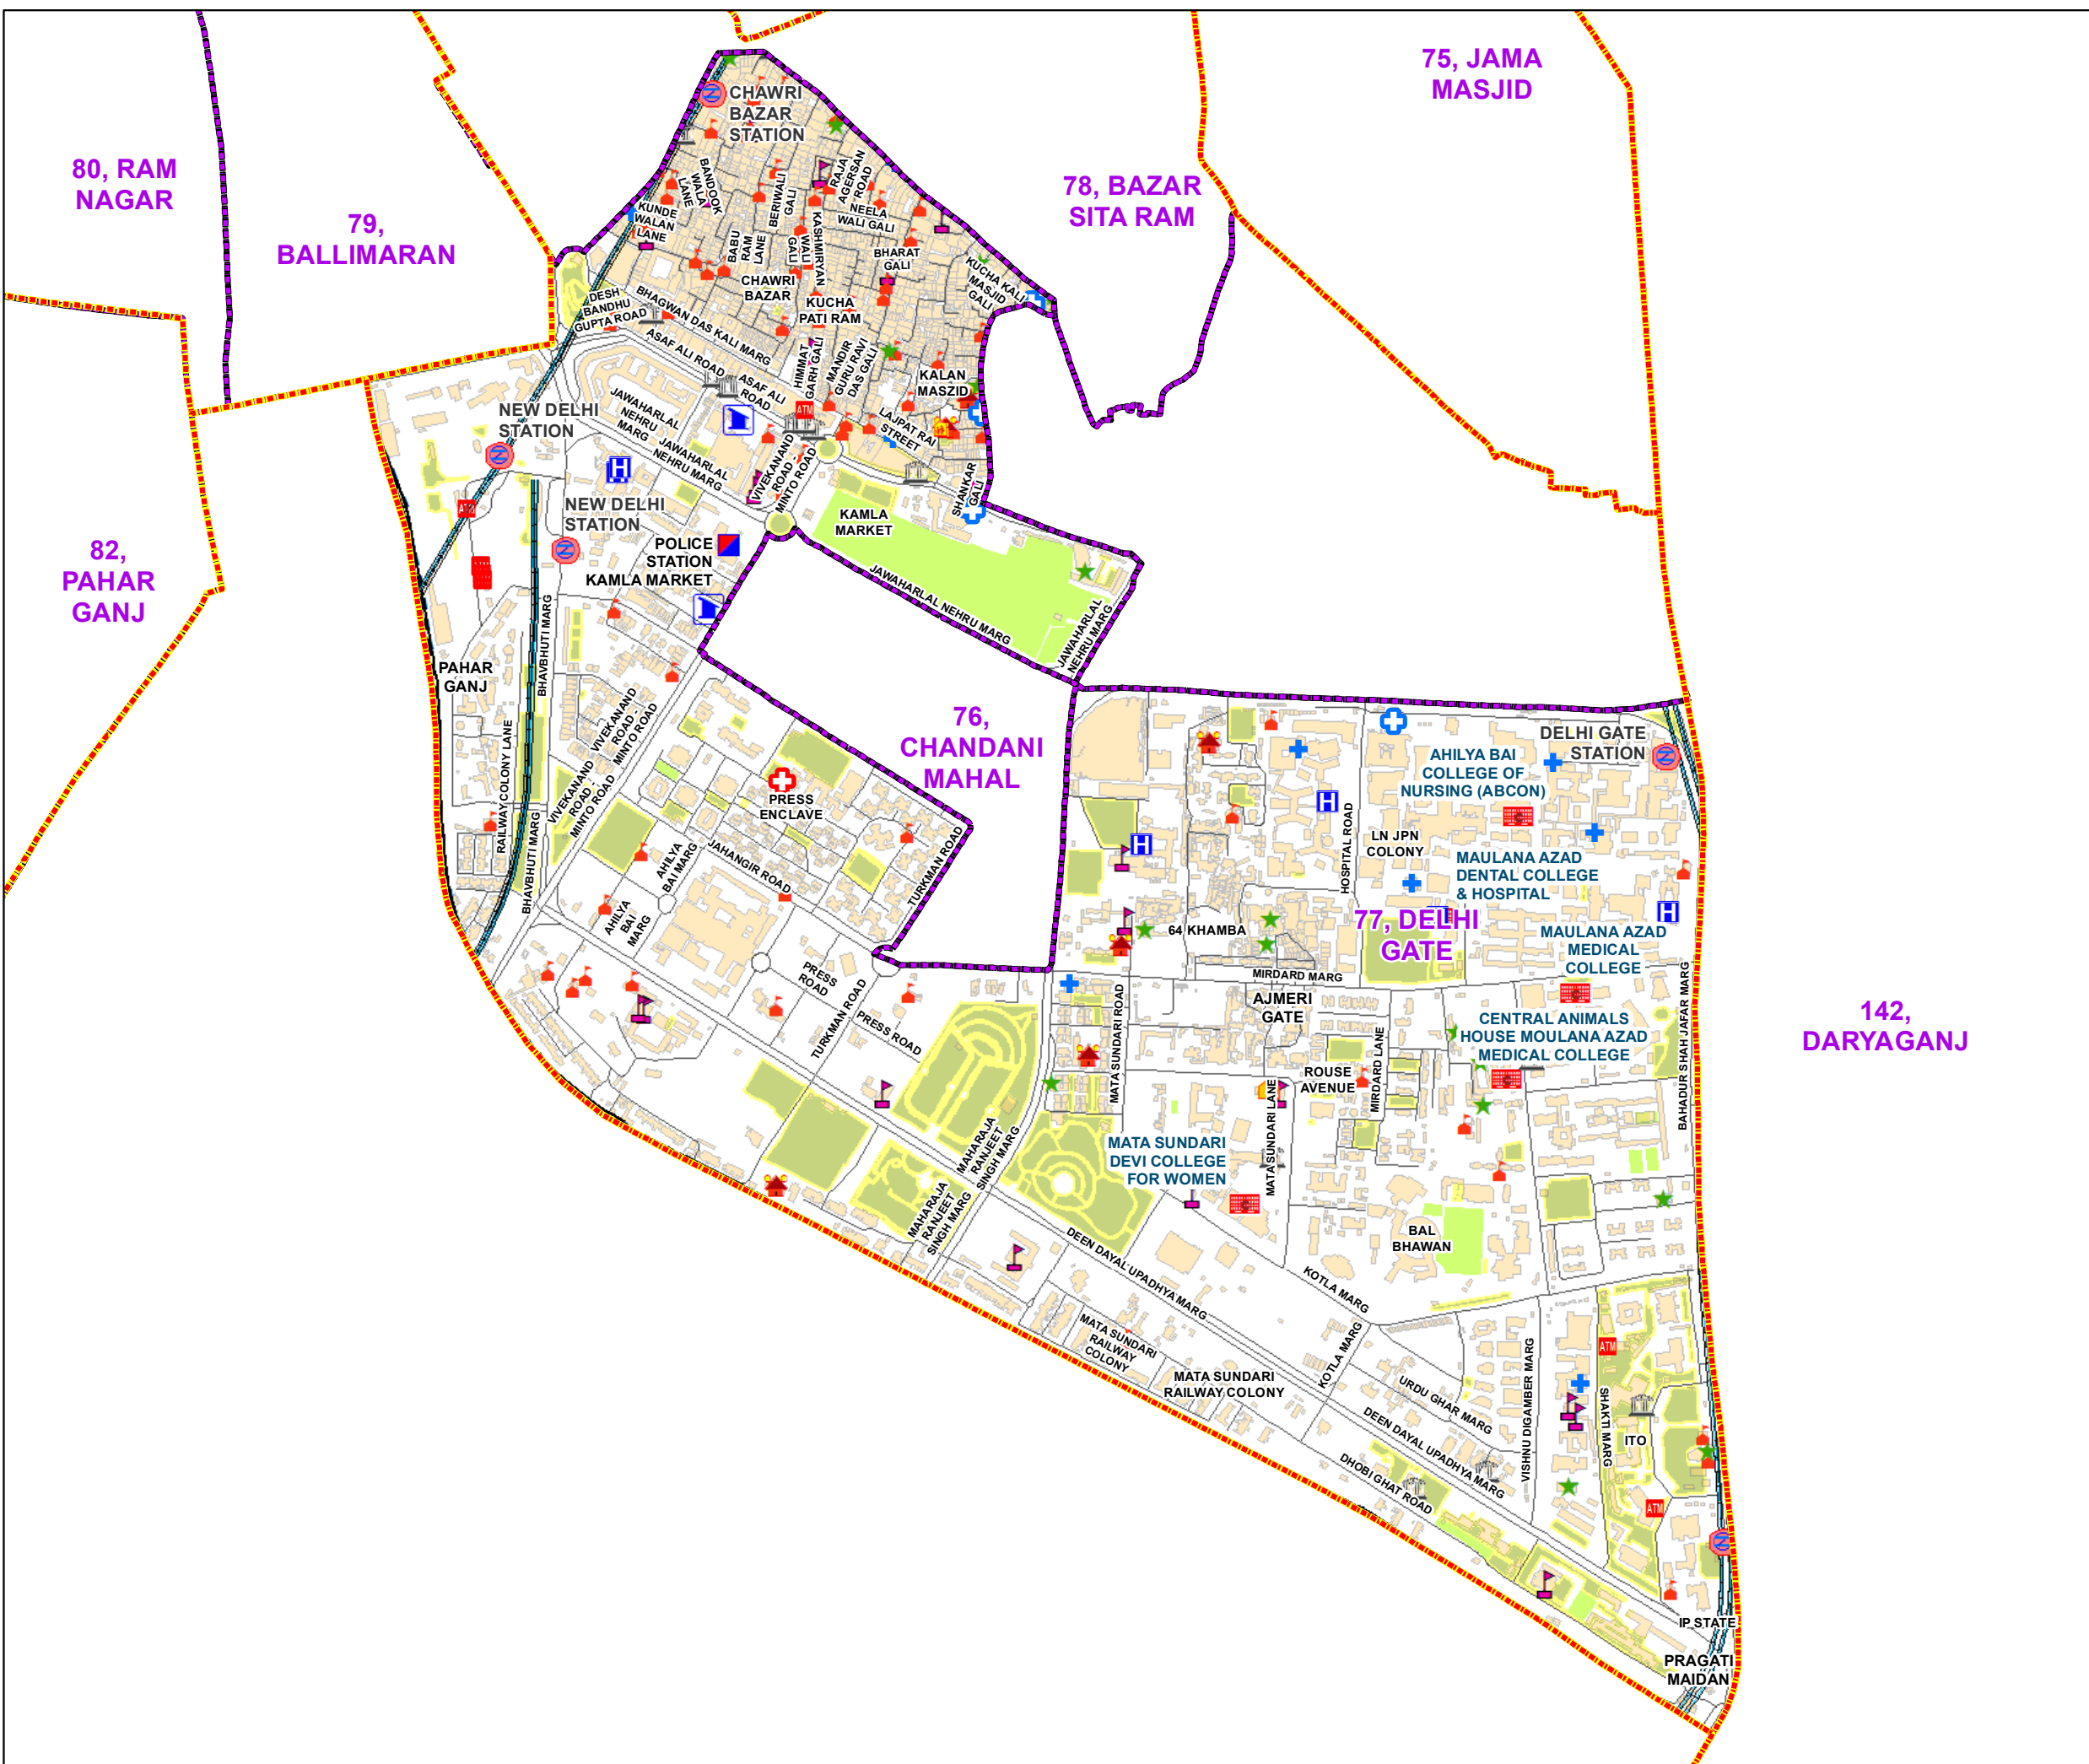

WARD NO.- 77, DELHI GATE

प्रतिबन्धित
केवल विभागीय प्रयोग हेतु
निर्यात के लिए नहीं

**RESTRICTED
FOR DEPARTMENTAL USE ONLY
NOT FOR EXPORT**

LEGEND

	Health Centre		Gurudwara
	Nursing Home		Bank
	Primary Health Centre		Metro Line
	Dispensary		Railway Line
	Govt Hospital		Road
	Petrol Pump		Village Boundary
	Church		Ward Boundary
	Community Center		Assembly Boundary
	Metro Station		Sub-Division Boundary
	ATM		District Boundary
	Mosque		Buildings
	College		Canal Bank
	Barat Ghar		Play Ground
	Police Station		Pond
	Cinema Hall		Storm Water Drain
	University		River Bank
	Fire Station		Garden Parks
	Temple		Stadium
	School		

Total Population - 55397
SC Population - 16210

1:9,550

For further details about this map, please contact
Geospatial Delhi Limited
(A Government of NCT of Delhi Company)
3rd Level, C- Wing, Vikas Bhawan-II,
Civil Lines, New Delhi - 110054
Website : www.gsdlog.in

Disclaimer:
Reproduction in whole or part by any means is prohibited without
written permission of Geospatial Delhi Limited Responsibility of
data validation lies with the department concerned.

© GOVERNMENT OF DELHI COPYRIGHT, 2012
Map Print Date- 13-10-2022